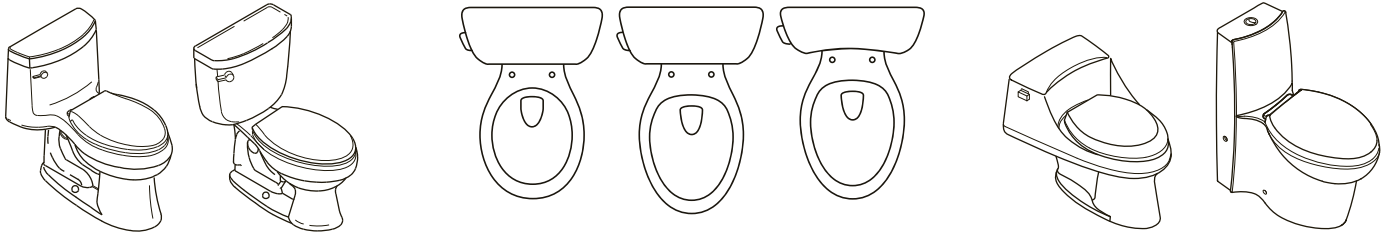

Toilets 101

As you shop for a new toilet, there are a few things you'll want to consider along with style. We've listed the main features and amenities here, but you can also refer to the glossary on pages 83-84 for additional definitions of terms.

One- Vs. Two-Piece

One-piece toilets integrate tank and bowl into a seamless, space-saving design that is easy to clean. Some low-profile models can be installed under a vanity extension when space is at a premium. Because of their special design details, most one-piece KOHLER® toilets ship with a Quiet-Close™ toilet seat with Quick-Release™ functionality.

Two-piece toilets feature the traditional design of a separate tank and bowl. Two- and three-bolt installation systems provide a sturdy, level connection between the tank and bowl, making installation easy.

Bowl Shape

Round-front bowls require less space and are good for small children.

Elongated bowls provide added room and comfort for adults.

Compact elongated one-piece toilet designs enable an elongated bowl to fit in a round-front space.

Concealed & Skirted Trapways

Most toilets have an exposed trapway that's often hard to clean because of its location behind the bowl. Toilets with a concealed trapway feature a smooth surface at the back of the toilet where the trapway would normally be visible. Skirted trapways go a step further and offer a clean line from front to back. Both concealed and skirted trapways simplify cleaning.