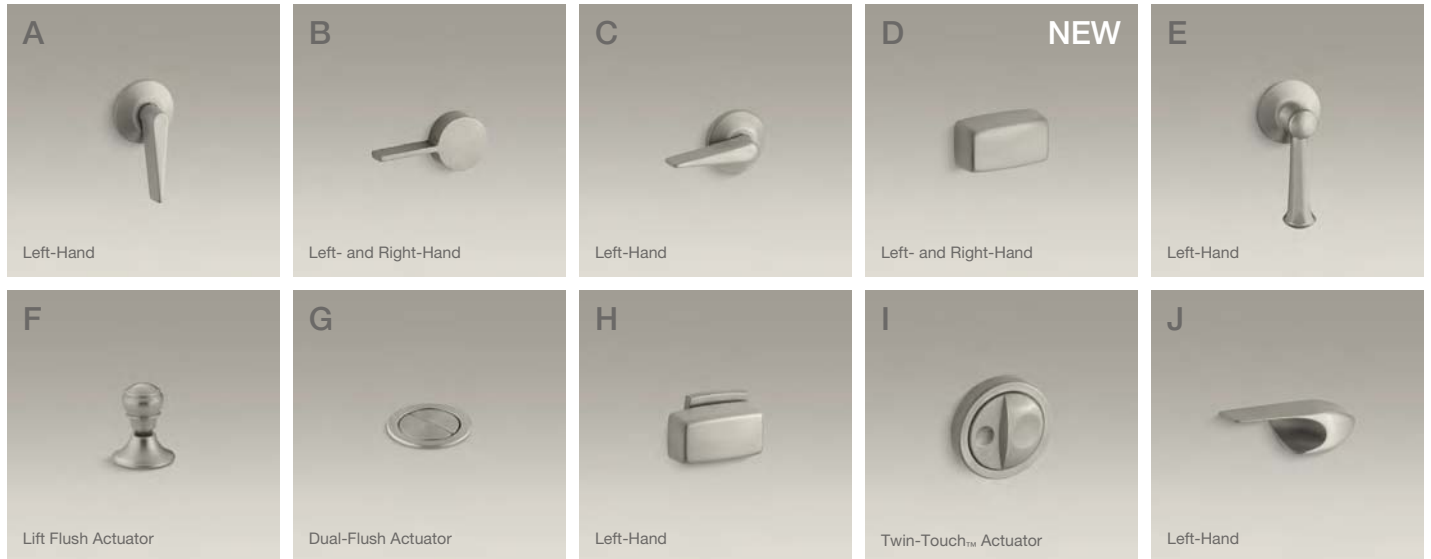

Trip Levers for One-Piece Toilets

We offer a range of trip lever finish options, so you can coordinate every detail of your bathroom from faucets and accessories to cabinet hardware and trip levers. While all KOHLER® toilets ship with a Polished Chrome trip lever, you may choose to place a separate order for a trip lever in a finish that matches your décor. Because trip levers themselves are designed to function with specific toilets and are not interchangeable, begin by finding the model number of your toilet along with the model number of the compatible trip lever in the chart to the right. For a simple visual reference of that trip lever, find the corresponding letter in the chart below. All available finish options are listed in the chart to the right.