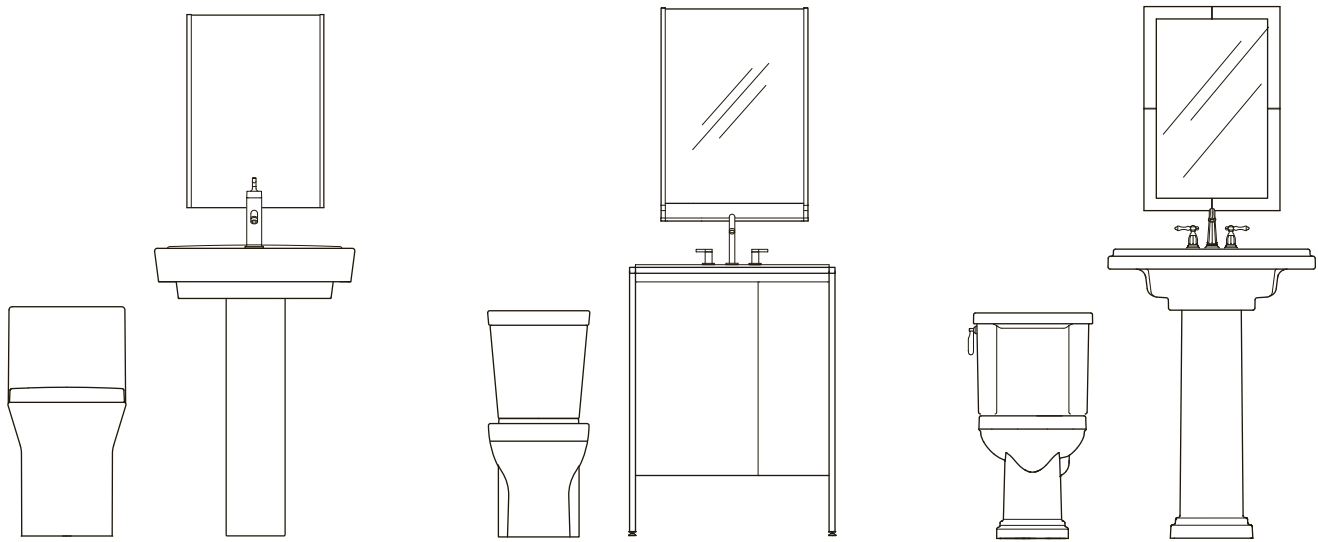

Rêve®

While its lines may be simple, the Rêve collection makes an instant impact with its geometric confidence. A sculptural work of art, the Rêve collection features a WaterSense®-labeled, dual-flush toilet that brings modern functionality, simplicity and warmth to the contemporary bathroom.

Persuade®

The Persuade collection turns heads with its combination of sleek curves and clean design. A variety of Persuade designs – Persuade, Persuade Curv and Persuade Circ – invite you to explore the nuances of contemporary style. Each toilet features dual-flush technology with the choice between a full or water-saving half flush.

Tresham®

The elegant simplicity of Shaker-style furniture inspired the edgy, neo-traditional design of the Tresham collection. The Tresham Comfort Height® toilet is accented by elegant trim that recalls architectural molding and offers an eclectic twist on classic Americana traditions. Explore the collection at KOHLER.com/Tresham.