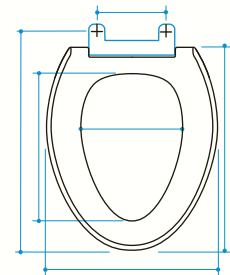

Clean Bowl Rinse

We've gone beyond the ASME industry code of simply washing away a mark drawn beneath the rim and developed two far more rigorous proprietary tests to verify that our toilets thoroughly rinse the bowl with each flush.