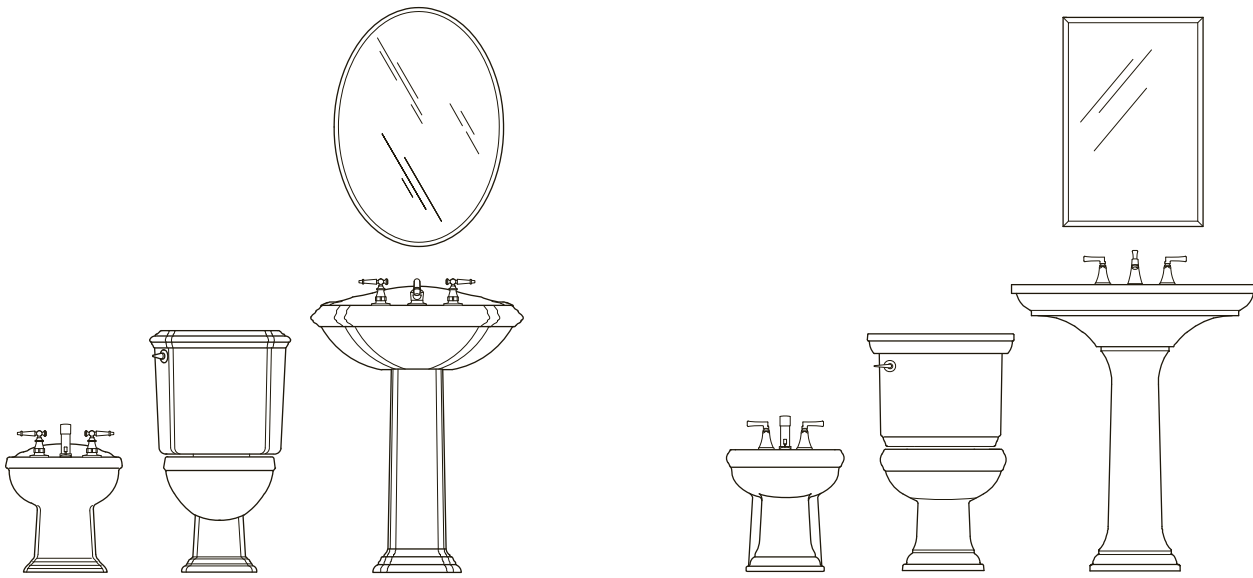

Considered Collections

Many of our toilets are designed to coordinate with a matching collection of fixtures and faucets, featuring either the classic detail of traditional design, the clean geometry of contemporary design or a casual balance of the two.

Rêve® one-piece toilet (K-3797-HW1) Page 44

Rêve pedestal sink (K-5149-1-HW1)

Purist® single-handle bathroom sink faucet (K-14402-4A-BGD)

Purist toilet tissue holder (K-14444-BGD)

Design Solutions

Whether you're designing a bathroom for an eclectic urban loft, a refurbished Victorian or a thoroughly modern retreat, with KOHLER® you'll find toilet designs – as well as a range of coordinating components – that give you the look and feel that's right for your home.

Portrait®

With a hint of French provincial charm, the Portrait collection is an ideal complement to traditional décor. Featuring a range of bathing hydrotherapies, bathroom sink designs, trip lever styles and bidet spray options, the Portrait collection invites you to design a bathroom well suited to your life and your home.

Two-piece toilets feature the traditional design of a separate tank and bowl. Two- and three-bolt installation systems provide a sturdy, level connection between the tank and bowl, making installation easy.