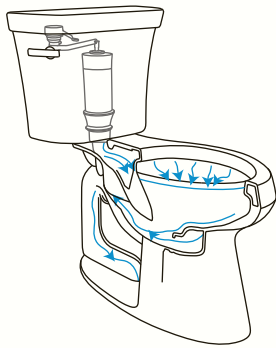

Plug Resistance

To help ensure our toilets have the power it takes to consistently flush well over what the average person needs and all the toilet tissue your kids can use, Kohler performs a number of highly stringent proprietary bulk-removal and plug-resistance tests. In addition, we participate in voluntary third-party testing for Maximum Performance (MaP).