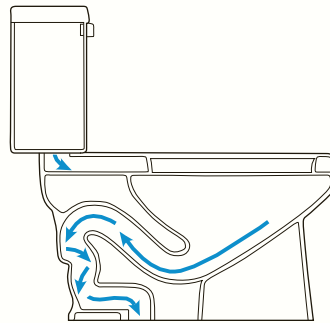

Complete Flush

As part of our balanced approach to performance, we test our toilets against ASME* industry standards and, more important, against our own strict standards for light waste removal. So you can rest assured with every flush.