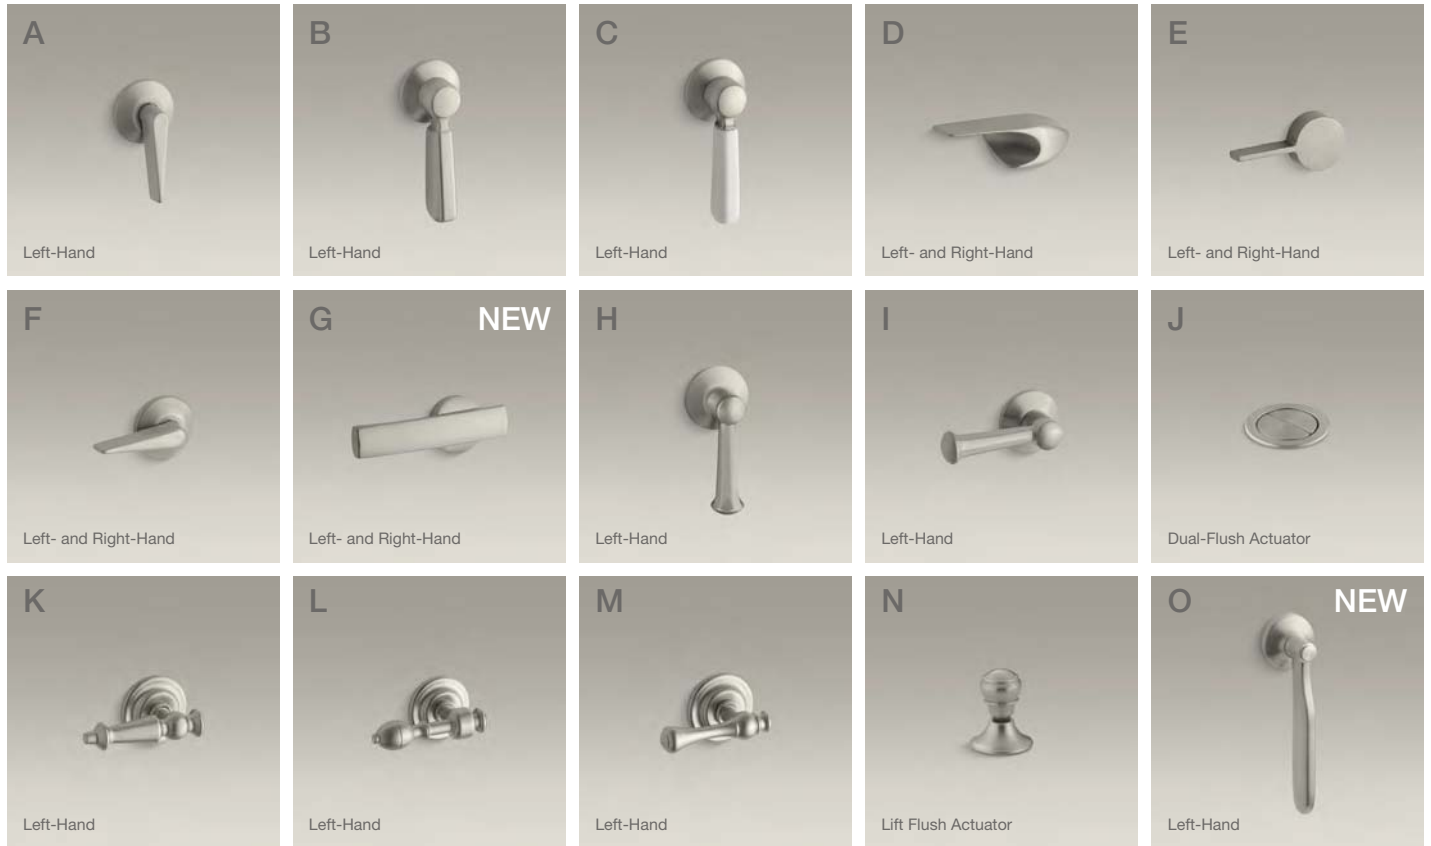

Trip Levers for Two-Piece Toilets

We offer a range of trip lever finish options, so you can coordinate every detail of your bathroom from faucets and accessories to cabinet hardware and trip levers. While all KOHLER® toilets ship with a Polished Chrome trip lever, you may choose to place a separate order for a trip lever in a finish that matches your décor. Because trip levers themselves are designed to function with specific toilets and are not interchangeable, begin your order by finding the model number of your toilet along with the model number of the compatible trip lever in the charts at the bottom and to the right. For a simple visual reference of that trip lever, find the corresponding letter in the chart below. All available finish options are listed in the charts at the bottom and to the right.

Name	Model Number	Coordinating Trip Lever		Polished Chrome CP	Brushed Chrome G	Vibrant Polished Nickel SN	Vibrant Brushed Nickel BN	Vibrant French Gold* AF	Vibrant Polished Brass PB	Vibrant Moderne Brushed Gold* BGD	Vibrant Brushed Bronze BV	Oil-Rubbed Bronze 2BZ	White 0	Biscuit 96	Almond 47
		Visual Reference	Trip Lever Model Number												
Two-Piece															
Archer	K-3551	A	K-11069		•	•	•	•	•		•				
Bancroft	K-3827	B	K-9475		•	•	•	•	•		•	•			
		C	K-9476	•	•	•	•	•	•		•	•			
Cimarron	K-3888/-RA	E	K-9466-L/-R		•	•	•	•	•	•	•	•			
		F	K-9470-L/-R	•	•	•	•	•	•	•	•	•			
	K-3887	E	K-9466-L/-R		•	•	•	•	•	•	•	•			
		F	K-9470-L/-R	•	•	•	•	•	•	•	•	•			
K-3589/-RA	E	K-9466-L/R		•	•	•	•	•	•	•	•				
K-3609/-RA	E	K-9466-L/-R		•	•	•	•	•	•	•	•				

*No gold content.

To download the complete service parts brochure, visit KOHLER.com/ServiceParts.

For larger finish swatches, see page 85.