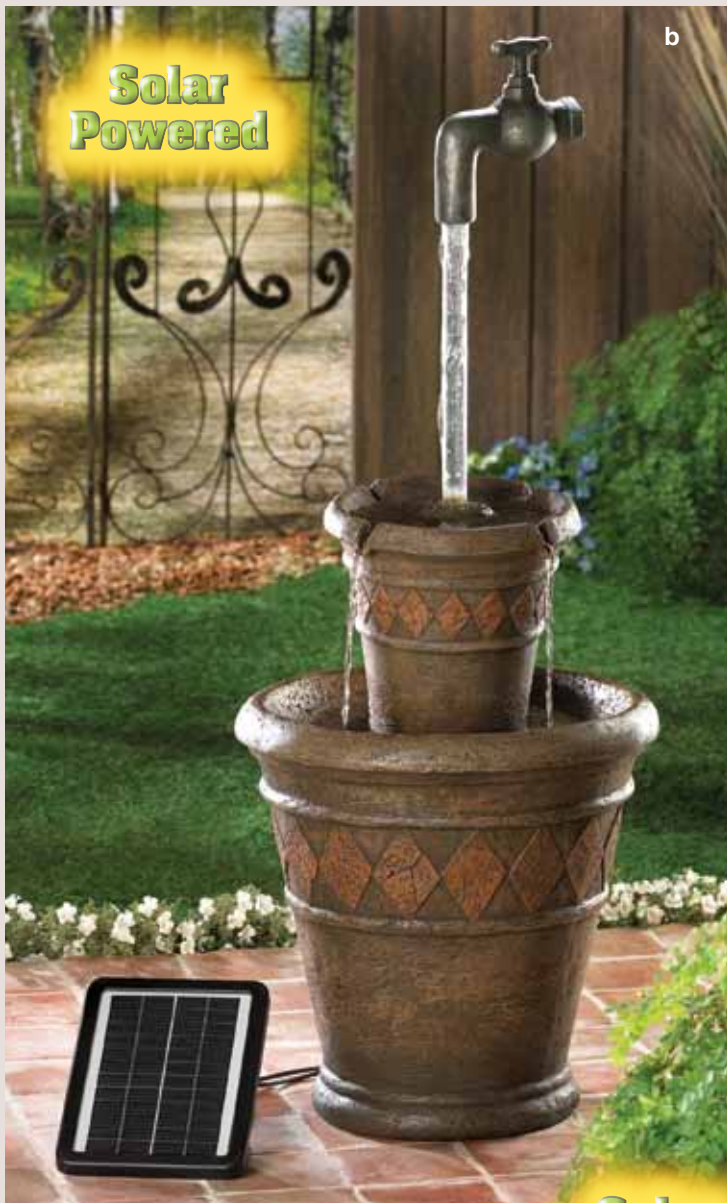

Solar
Powered

b