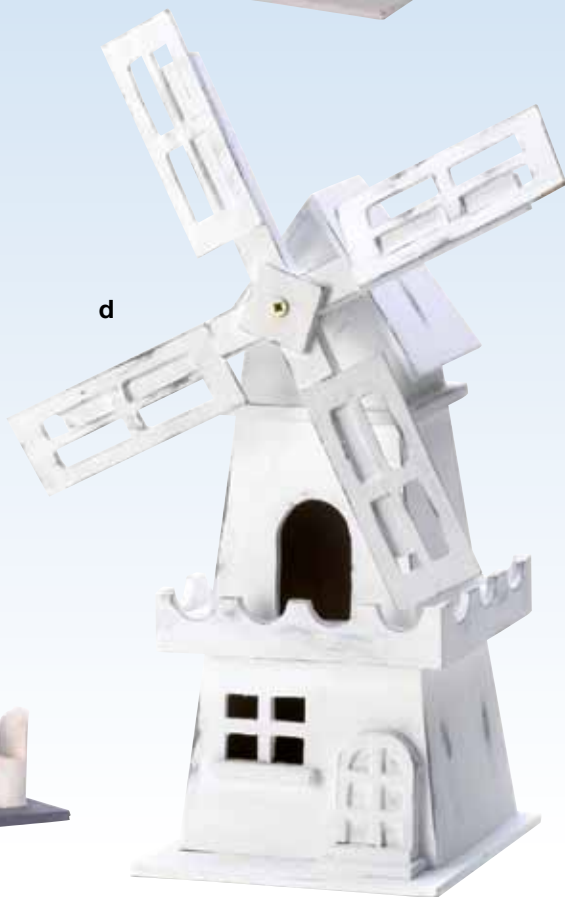

c | new! fifties diner birdhouse Rock and roll roadhouse brings back the good old times of the fifties! Charming lifelike details including a miniature burger and milkshake make this bird palace a fanciful addition to your garden. Wood. 10 $\frac{1}{4}$ " x 7 $\frac{3}{8}$ " x 8 $\frac{1}{2}$ " high. **14775 $24.50**

d