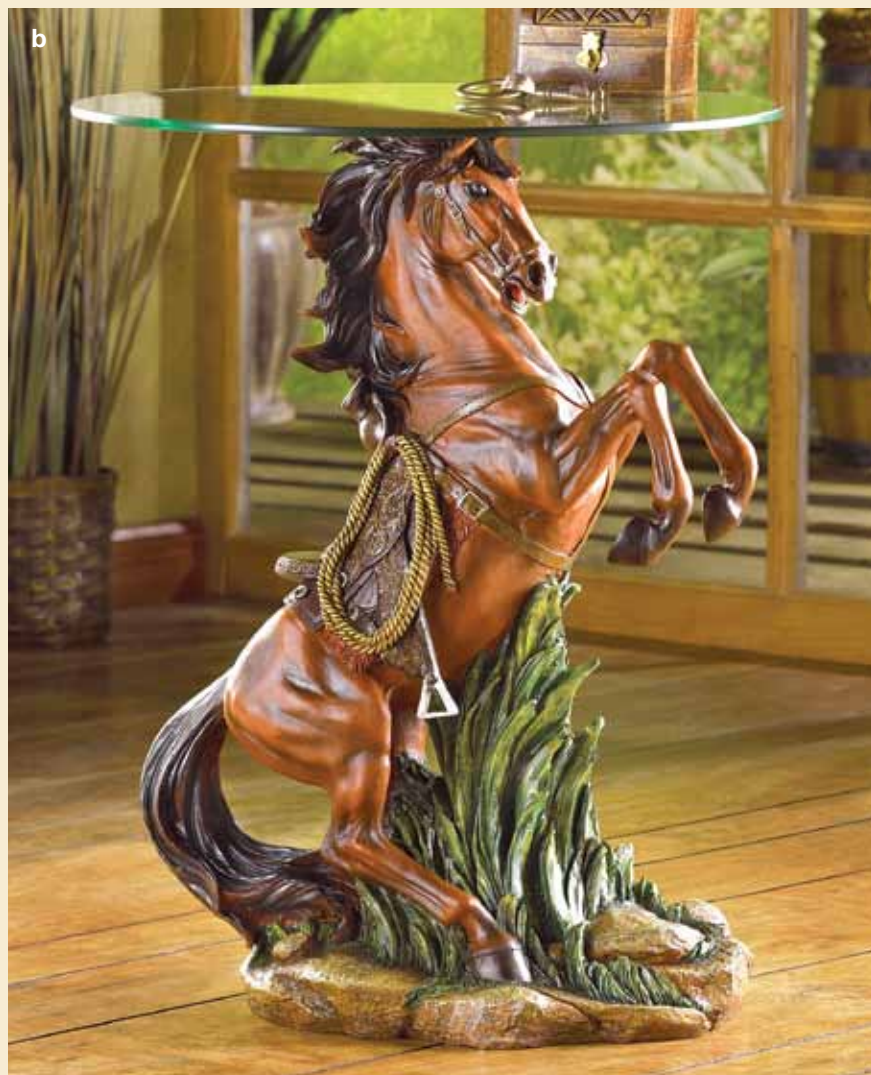

Old-time
buckboard
styling!

a | new! rustic wagon Old-time buckboard styling and a weathered finish give this cart the instant appeal of a cherished antique! Real rolling wheels add a charming touch and allow easy access to move things around your garden. Fir wood. Some assembly required. May require additional freight charge. 64" x 37½" x 26½" high. **14653 $149.95**

Give your home or yard the flair of the old West!

Realistic boots
make a playful
planter!

b | majestic stallion accent table Incredibly lifelike figural accent table is sure to be the focus piece of your décor. A noble stallion is captured in action as he stands proudly upon his mighty hind legs. Polystone base with tempered glass top. Some assembly required. May require additional freight charge. 19" diameter x 24¾" high. **38426 $139.95**

c | cowboy boot planter Some boots were made for walking, but this pair is a playful planter that brings a merry spot of greenery to your home on the range. Realistically rustic, right down to the dusty finish, fancy stitching and worn, wrinkled shape! Polyresin. Plants not included. 9¾" x 7¾" x 9¾" high. **38447 $29.95**