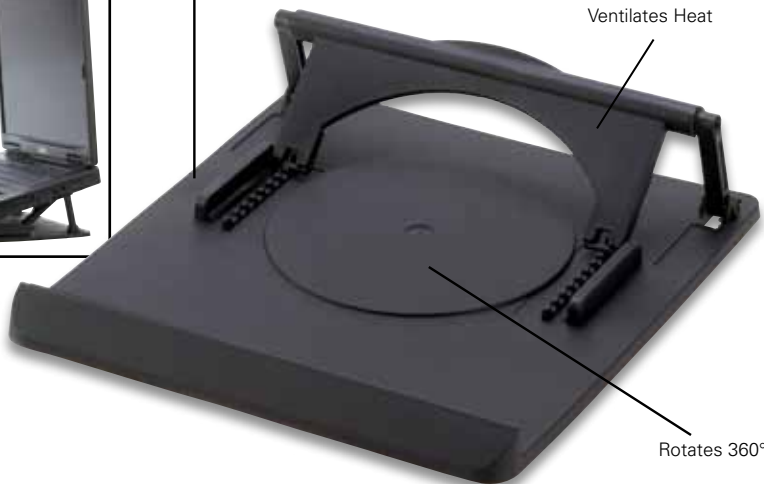

Park Bench

Easily Converts Into...

A Picnic Bench

Nonskid Bottom

b

Ventilates Heat

Rotates 360°

a | new! workstation desk Whether you're working or studying at home, check off your to-do list at this classic white workstation desk. Simplicity in style with all the space you need for the task at hand. MDF wood with lacquer. Some assembly required. May require additional freight charge. Contents not included. 47¼" x 23½" x 29½" high. **14708 \$179.95**

b | new! universal laptop stand At last—a portable laptop desk that adjusts to your ergonomic level! 360 degree rotating base and seven different angle adjustments let you customize your workstation to fit your style. Elevated base allows air flow to keep your laptop cool; nonskid bottom holds your computer securely. Plastic. Laptop not included. 10" x 10¾" x 1" thick. **14608 \$7.95**