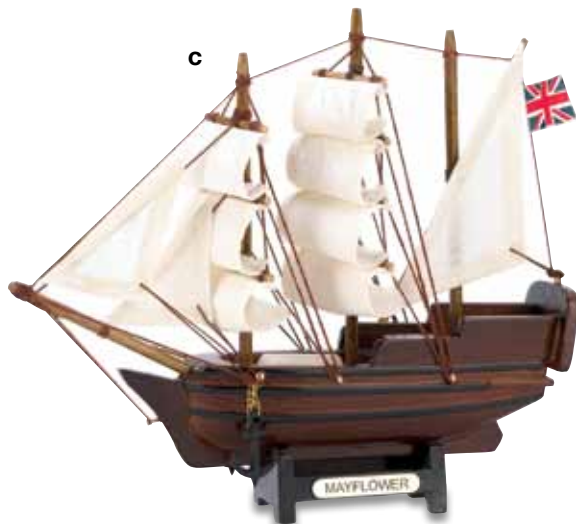

14753 Set of 2 \$119.95

a

Wonderful details make these coastal home accents special!

b | new! sandcastle lighthouse candle lamp

Like a child's sandcastle, this lovely little lighthouse evokes happy dreams of the sea! When topped with a tealight, this nautical decoration fills the night with a comforting glimmer of light. Polyresin, metal and glass. Candle not included. 4¾" diameter x 11" high.

14626 \$21.95

b

c

c | new! mini mayflower ship model

Pay tribute to our nation's birth with this handsome historical figurine! The mighty Mayflower adds its classic image to complete your nautical or historical theme; marvelously crafted with attention to every detail. Wood and cotton. 7" x 1¼" x 6¼" high.

14750 \$12.95

d

e

f

Lovely lighthouses freshen up your nautical décor!

d | new! seafaring wall clock Graceful ships and sailor's knots make this stately clock the crowning glory of your nautical decorating theme! Cleverly outfitted with a compass clock dial and rope knot numerals for an authentic seafaring feel. Wood, cotton and glass. One AA battery not included. 10" x 2" x 20½" high. **14752 \$59.95**