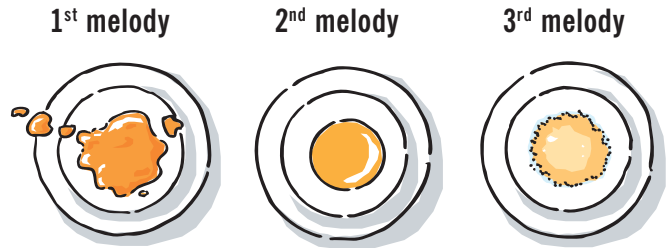

Where does BeepEgg® come from?

BeepEgg® is a quality product and “Made in Germany”. A German invention which is also produced on our home turf.