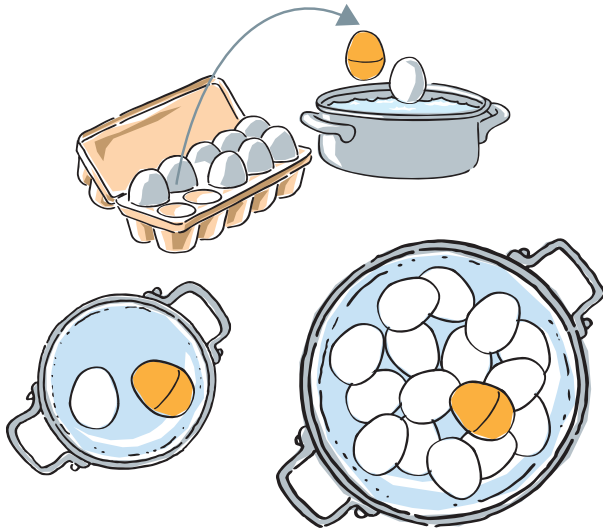

Why does BeepEgg® not live forever?

Due to food safety reasons, we have to seal the electronic part containing the battery. Therefore the battery cannot be exchanged. There is a 2-year warranty though, and at regular usage, it lasts way longer.