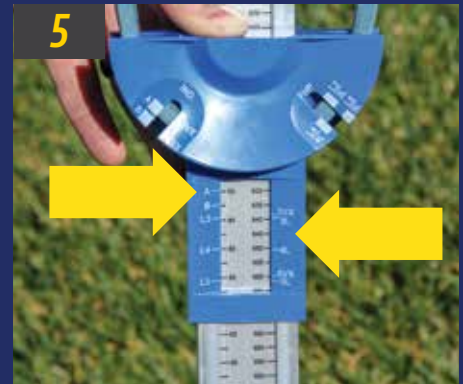

The left size of the ruler will tell you the belt number and the right side will tell you the belt length. (A63K / 4L650) Locate the Sunbelt belt of that size in the display.