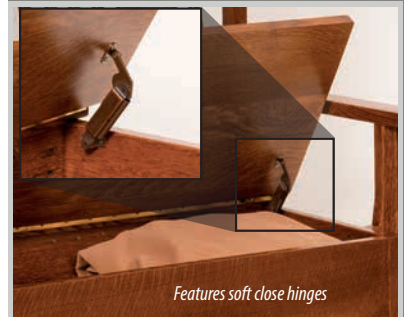

WEST VILLAGE BENCH

Item# AJW6748-6
47" w seat x 20½" d x 50½" h
55" Arm to Arm
6" Storage

OPTIONS:

AJW6738-6
38" w Seat x 20½" d x 50½" h
46" w Arm to Arm
6" Storage (Not Shown)