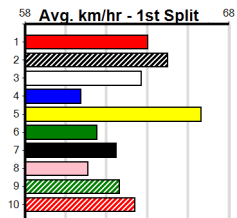

Bendigo

BEANIES FOR BRAIN CANCER FINAL

425 Metres

Maiden Final

2

7:27PM

(VIC time)

ALQUIST (5) has shown blistering early speed in his two runs to date and he will continue to get stronger with more racing. CONFRONT (2) was brilliant on debut and he should be in the firing line throughout. HURRICANE ARMO (8) has claims

1st $1405($1000)
2nd $400
3rd $200

Watchdog Tips: **5** **2** **8** **7** **Bet:** **Exacta 2,5/1,2,5,7,8 ($10 For 125%)**