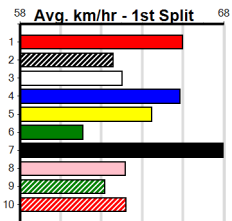

Bendigo

TRIPLE M BENDIGO 93.5

4

425 Metres

Mixed 6/7

8:05PM

(VIC time)

BENCHESTER (1) was a brilliant 23.50 debut winner at Horsham from this draw and he should take a power of beating again. ZIPPING LACH (4) continues to impress and he will pour the pressure on soon after box rise. ZITA (7) is showing promise