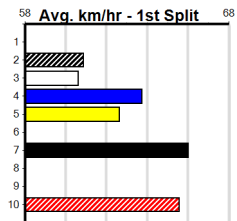

Bendigo

GET ON THE TAB AFL HALF TIME SPECIA

1

7:08PM
(VIC time)

425 Metres Maiden

KALTER (7) has turned in some handy performances at Horsham to date and he has the speed to make every post a winner. BRYLEE (1) is a well bred type and her dam has produced the talented Dewana Hand. DOUBLE DROP (4) has claims

1st $1325
2nd $375
3rd $190

Watchdog Tips: **7** **1** **4** **6** **Bet:** **Trifecta 1,7/1,4,6,7/1,2,3,4,6,7 ($10 For 41.66%)**