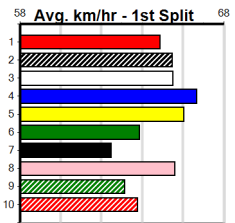

Bendigo

7

9:05PM

(VIC time)

AFL HALF TIME SPECIAL

425 Metres

Grade 5

JOHN'S LAST (8) is ideally drawn out wide and he returned to his best with a dazzling 17.96 Cranbourne win. PERFECT PIPER (4) was never headed in her top 23.42 Horsham win and she can figure prominently again. CAVERNANDO (5) has claims

1st $1405
2nd $400
3rd $200

Watchdog Tips: 8 4 5 3 Bet: Trifecta 4,8/3,4,5,8/1,2,3,4,5,8 ($10 For 41.66%)

Main table containing race details for 10 races, including horse names, trainers, odds, and winning boxes.