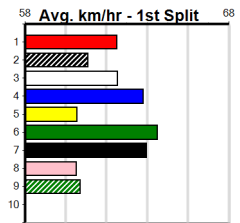

Bendigo

MARK HUGHES FOUNDATION (0-2 WINS)

500 Metres

Restricted Win

3

7:47PM

(VIC time)

FOUL SNOOKER (4) has turned in some brilliant performances of late and she should be carving out time in front. CORNHILL REBEL (5) is improving all the time and he can settle on the speed.

QUEENS (3) must be respected

1st $1405
2nd $400
3rd $200

Watchdog Tips: **4** **5** **3** **7** **Bet:** **Trifecta 4/3,5,7/1,2,3,5,7 ($10 For 83.33%)**

Form	Box	Weight	Dist	Track	Date	Time	BON	Margin	1st/2nd (Time)	PIR	Checked	Comment	W/R	Split 1	S/P	Grade			
1	NELLA BALE (NSW)[6]	<i>Improved effort last time, include in exotics</i>																	
BK	B	Feb-17	DAVID BALE	IVY BALE													$8.00	<table border="1"> <tr><th colspan="8">Winning Boxes</th></tr> <tr><td>1</td><td>2</td><td>3</td><td>4</td><td>5</td><td>6</td><td>7</td><td>8</td></tr> <tr><td></td><td></td><td></td><td></td><td></td><td></td><td></td><td>2</td></tr> <tr><td>Prize</td><td colspan="7"></td><td>$3,555.00</td></tr> <tr><td>Best Starts</td><td colspan="7"></td><td>FSH</td></tr> <tr><td>Trk/Dst</td><td colspan="7"></td><td>17-2-2-1</td></tr> <tr><td>APM</td><td colspan="7"></td><td>0-0-0-0</td></tr> <tr><td></td><td colspan="7"></td><td>$2227</td></tr> </table>	
Trainer: Rebecca Gibbons (Avalon)																			
5th	(1)	27.7	525	MEA	R10	15-Jun-19	30.55	29.76	9.50L	WEBLEC JACK (29.90)	M/4455	.	.	5.19	$48.60	RW			
7th	(3)	27.2	460	GEL	R5	05-Jul-19	26.84	25.74	11.00L	MEPUNGA DANIEL (26.11)	M/566	C1	.	6.90	$27.20	X67			
4th	(7)	26.9	390	BAL	R10	05-Aug-19	22.72	22.40	4.75L	MERRIVIEW MACH (22.41)	M/54	C4	.	8.84	$4.60	RWAP			
2nd	(6)	26.9	390	BAL	R3	12-Aug-19	22.73	22.45	2.25L	TURNAROUND TINA (22.58)	Q/43	.	.	8.66	$2.50	T3-RW			
Owner(s): J Wheeler																			
2	GREYSYND BLUE [6]	<i>Strong type but needs room early, place claims</i>																	
BE	D	Oct-17	BARCIA BALE	GREYSYND JET													$5.00	<table border="1"> <tr><th colspan="8">Winning Boxes</th></tr> <tr><td>1</td><td>2</td><td>3</td><td>4</td><td>5</td><td>6</td><td>7</td><td>8</td></tr> <tr><td></td><td></td><td>1</td><td></td><td></td><td></td><td></td><td>1</td></tr> <tr><td>Prize</td><td colspan="7"></td><td>$2,100.00</td></tr> <tr><td>Best Starts</td><td colspan="7"></td><td>FSTD</td></tr> <tr><td>Trk/Dst</td><td colspan="7"></td><td>9-2-1-0</td></tr> <tr><td>APM</td><td colspan="7"></td><td>0-0-0-0</td></tr> <tr><td></td><td colspan="7"></td><td>$1925</td></tr> </table>	
Trainer: Michael Chilcott (Heathcote)																			
5th	(3)	31.4	460	WGL	R5	18-Jul-19	26.99	26.15	3.00L	MISTER MERCURY (26.79)	M/365	C5	.	6.77	$7.00	T3-7			
7th	(5)	31.6	460	WGL	R7	25-Jul-19	27.14	26.40	5.50L	LINSPIRE US (26.78)	M/877	C5	.	7.09	$5.00	T3-7			
2nd	(6)	31.2	450	SHP	R5	05-Aug-19	25.96	25.43	3.00L	SPRITE HALO (25.75)	M/455	C5	.	6.84	$8.40	T3-7			
1st	(3)	31.2	450	SHP	R7	12-Aug-19	25.79	25.79	2.75L	LGASOLINE (25.98)	M/322	.	.	6.82	$3.50	T3-RW			
Owner(s): Blue Jet (SYN), W Owen, J Chilcott																			
3	QUEENS [7]	<i>Strong effort to score at Sandown, big threat</i>																	
BD	B	Sep-17	KINLOCH BRAE	RECEPTIVE													$10.00	<table border="1"> <tr><th colspan="8">Winning Boxes</th></tr> <tr><td>1</td><td>2</td><td>3</td><td>4</td><td>5</td><td>6</td><td>7</td><td>8</td></tr> <tr><td></td><td></td><td></td><td>1</td><td></td><td></td><td></td><td></td></tr> <tr><td>Prize</td><td colspan="7"></td><td>$1,515.00</td></tr> <tr><td>Best Starts</td><td colspan="7"></td><td>FSH</td></tr> <tr><td>Trk/Dst</td><td colspan="7"></td><td>3-1-0-1</td></tr> <tr><td>APM</td><td colspan="7"></td><td>0-0-0-0</td></tr> <tr><td></td><td colspan="7"></td><td>$1515</td></tr> </table>	
Trainer: Tanya Sincock (Catani)																			
5th	(6)	23.7	400	WGL	R1	30-Jul-19	23.76	22.58	13.00L	XALYNN BALE (22.86)	M/75	C4	.	9.11	$8.60	MH			
3rd	(8)	23.8	515	SAP	R3	04-Aug-19	30.41	29.35	6.00L	MRS. SHARP (30.02)	M/4444	.	.	5.24	$32.80	MH			
1st	(4)	24.1	515	SAP	R1	11-Aug-19	30.23	29.59	3.75L	WEBLEC WIZZ (30.48)	M/3111	C1	.	5.22	$11.20	M			
Owner(s): A Tullio																			
4	FOUL SNOOKER [6]	<i>Well graded, can pounce on the lead, looks good</i>																	
BD	B	May-17	KAYDA SHAE	TASTE DA RAINBOW													$2.40	<table border="1"> <tr><th colspan="8">Winning Boxes</th></tr> <tr><td>1</td><td>2</td><td>3</td><td>4</td><td>5</td><td>6</td><td>7</td><td>8</td></tr> <tr><td></td><td></td><td></td><td></td><td></td><td>1</td><td></td><td>1</td></tr> <tr><td>Prize</td><td colspan="7"></td><td>$5,975.00</td></tr> <tr><td>Best Starts</td><td colspan="7"></td><td>FSTD</td></tr> <tr><td>Trk/Dst</td><td colspan="7"></td><td>15-2-7-1</td></tr> <tr><td>APM</td><td colspan="7"></td><td>0-0-0-0</td></tr> <tr><td></td><td colspan="7"></td><td>$4043</td></tr> </table>	
Trainer: Matthew Nash (Little River)																			
2nd	(6)	29.7	460	GEL	R4	19-Jul-19	26.20	25.53	3.25L	MAN ABSCONDED (25.97)	S/763	C1	.	6.86	$6.10	X67F