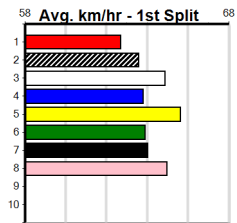

Bendigo

MHF RACE NIGHT AUGUST 31ST

5

500 Metres

Grade 5

8:28PM

(VIC time)

GOLDEN SHIRAZ (4) was a strong 24.16 winner here and she looks well graded in this event. MAJOR BOURBSKI (8) is ideally drawn out wide and she should settle on the speed. HUA HIN (1) is never too far away this track and trip.

1st $1405
2nd $400
3rd $200

Watchdog Tips: **4** **8** **1** **2** **Bet:** **Box Quinella 1,2,4,8 ($10 for 166.66%)**