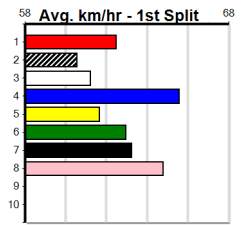

Bendigo

BENDIGO HEALTH (275+ RANK)

500 Metres

Grade 5 No Penalty

12

10:47PM

(VIC time)

ASTON LAGONDA (8) has a fair bit on these class wise and he should be able to burn them off mid race. STEORRA (7) was smartly placed three runs back and he can settle on the speed.

ROCKETING RUBY (1) will be strong in the run home

1st $1405
2nd $400
3rd $200

Watchdog Tips: **8** **7** **1** **5** **Bet:** **Trifecta 7,8/1,5,7,8/1,3,5,6,7,8 ($10 For 41.66%)**

Form	Box	Weight	Dist	Track	Date	Time	BON	Margin	1st/2nd (Time)	PIR	Checked	Comment	W/R	Split 1	S/P	Grade
1	BK B				Oct-15											
ROCKETING RUBY [5]																
<i>Armed with a strong finish, threat with luck early</i>																
ESTRELA ESCURA																
$9.00																
Trainer: Lucas Booth (Seymour)																
7th	(3)	29.2	525	MEP	R11	24-Jul-19	31.16	29.90	8.00L	DEWANA BE SURE (30.63)	S/6567	C5	V5	5.27	$26.40	RWH
4th	(3)	29.3	425	BEN	R9	03-Aug-19	24.51	23.91	2.75L	WHY NOT POCKETS (24.33)	M/334	C1	.	6.72	$23.70	RW
1st	(7)	29.3	425	BEN	R10	07-Aug-19	24.48	24.16	0.50L	SIN DINERO (24.51)	M/432	.	SW	6.82	$21.40	RWAP
5th	(2)	29.4	450	SHP	R8	12-Aug-19	26.31	25.79	7.00L	SUNLIT BREAKER (25.85)	M/776	C5	.	6.92	$12.50	T3-5
Owner(s): CHASING GOLD GREYHOUND SYNDICATION (SYN), C Trickett, S Trickett																

Winning Boxes							
1	2	3	4	5	6	7	8
1	1	1					1
Prize				$4,360.00			
Best				NBT			
Starts				45-3-3-8			
Trk/Dst				1-0-0-0			
APM				$1173			

Form	Box	Weight	Dist	Track	Date	Time	BON	Margin	1st/2nd (Time)	PIR	Checked	Comment	W/R	Split 1	S/P	Grade
2	BE D				Feb-17											
YONDU (SA)[5]																
*** SCRATCHED ***																
AS IT GOES																
$16.00																
Trainer: Jason Formosa (Heathcote)																
7th	(3)	34.7	450	SHP	R6	05-Aug-19	26.28	25.43	9.00L	TIME SAVER (25.66)	S/766	C4	.	7.05	$13.90	T3-5
5th	(7)	34.8	450	SHP	R7	08-Aug-19	25.90	25.44	6.50L	BLUR (25.45)	M/776	.	.	7.10	$63.30	RWH
4th	(3)	34.6	450	BAL	R6	12-Aug-19	25.90	25.59	1.75L	ROCKY TWO (25.78)	S/855	.	.	6.89	$25.50	T3-5
2nd	(6)	34.3	450	SHP	R9	15-Aug-19	25.81	25.29	3.00L	DYNA ELISE (25.61)	S/664	C4	.	7.03	$20.70	5NP
Owner(s): Ceravolo Ceravolo (SYN), M Ceravolo, J Ceravolo																

Winning Boxes							
1	2	3	4	5	6	7	8
			1	1	1		1
Prize				$5,450.00			
Best				NBT			
Starts				41-4-1-9			
Trk/Dst				1-0-0-0			
APM				$3342			

Form	Box	Weight	Dist	Track	Date	Time	BON	Margin	1st/2nd (Time)	PIR	Checked	Comment	W/R	Split 1	S/P	Grade
3	BK B				Jan-16											
MY HARDAWAY HANA [5]																
*** SCRATCHED ***																
HARDAWAY TIARA																
$6.00																
Trainer: Theresa Welsh (Lovely Banks)																
1st	(2)	28.4	425	BEN	R3	21-Jun-19	24.09	23.78	0.25L	LIVALSE ALLEN (24.10)	M/421	.	.	6.69	$3.90	5NP
5th	(5)	28.4	460	GEL	R5	19-Jul-19	26.11	25.53	8.00L	SNAGS MCKENZIE (25.58)	M/784	C5	.	6.78	$36.50	5H
5th	(3)	28.9	545	BAL	R3	31-Jul-19	31.86	30.97	13.00L	STAR HUNTER (30.97)	M/2145	C5	.	6.70	$24.00	5
7th	(8)	29.0	460	GEL	R9	09-Aug-19	26.59	25.87	6.50L	LLEDGERWOOD ROAD (26.14)	M/677	.	.	6.96	$10.60	5
Owner(s): T Welsh																

Winning Boxes							
1	2	3	4	5	6	7	8
3	3	2					1
Prize				$14,335.00			
Best				28.47			
Starts				81-9-11-6			
Trk/Dst				1-1-0-0			
APM				$3044			

Form	Box	Weight	Dist	Track	Date	Time	BON	Margin	1st/2nd (Time)	PIR	Checked	Comment	W/R	Split 1	S/P	Grade
4	BK B				May-16											
URSULA ALLEN (NSW)[5]																
<i>Lacking confidence, draw is a worry, tested</i>																
DYNA DARA																
$18.00																
Trainer: Brian Fothergill (Numurkah)																
4th	(8)	26.5	395	MBR	R3	23-Jun-19	22.87	22.24	4.00L	SUNSET WATCH (22.59)		344	.	5.17	$6.50	6
5th	(5)	25.9	400	GAW	R9	28-Jun-19	23.45	22.69	8.00L	HOT PRINCESS (22.90)	5655	5C655	.	9.33	$9.50	6
4th	(2)	26.0	395	MBR	R3	05-Jul-19	22.83	22.14	6.00L	EXCITING TIMES (22.43)		444	.	5.23	$12.00	6
5th	(6)	26.1	395	MBR	R4	14-Jul-19	23.05	22.22	4.75L	LEMMY GRAY (22.71)		765	.	5.29	$41.00	6
Owner(s): C Colaicovo																

Winning Boxes							
1	2	3	4	5	6	7	8
1	2						
Prize				$11,135.00			
Best				FSTD			
Starts				45-3-8-8			
Trk/Dst				0-0-0-0			
APM				$2864