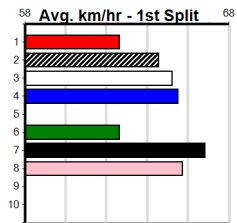

Bendigo

HIP POCKET BENDIGO (3-6 WINS) HT2

425 Metres

Restricted Win Heat

MAXIMUM TRINA (7) is two from two here and she is armed with blistering early speed. NOBLE WEETBIX (6) has been brilliant in his two runs from a spell and he will be very strong in the run home. TOMMY TIME (8) is more than capable.

11

10:30PM

(VIC time)

1st $1405
2nd $400
3rd $200

Watchdog Tips: **7** **6** **8** **3** **Bet:** **Trifecta 6,7/3,6,7,8/2,3,4,6,7,8 ($10 For 41.66%)**