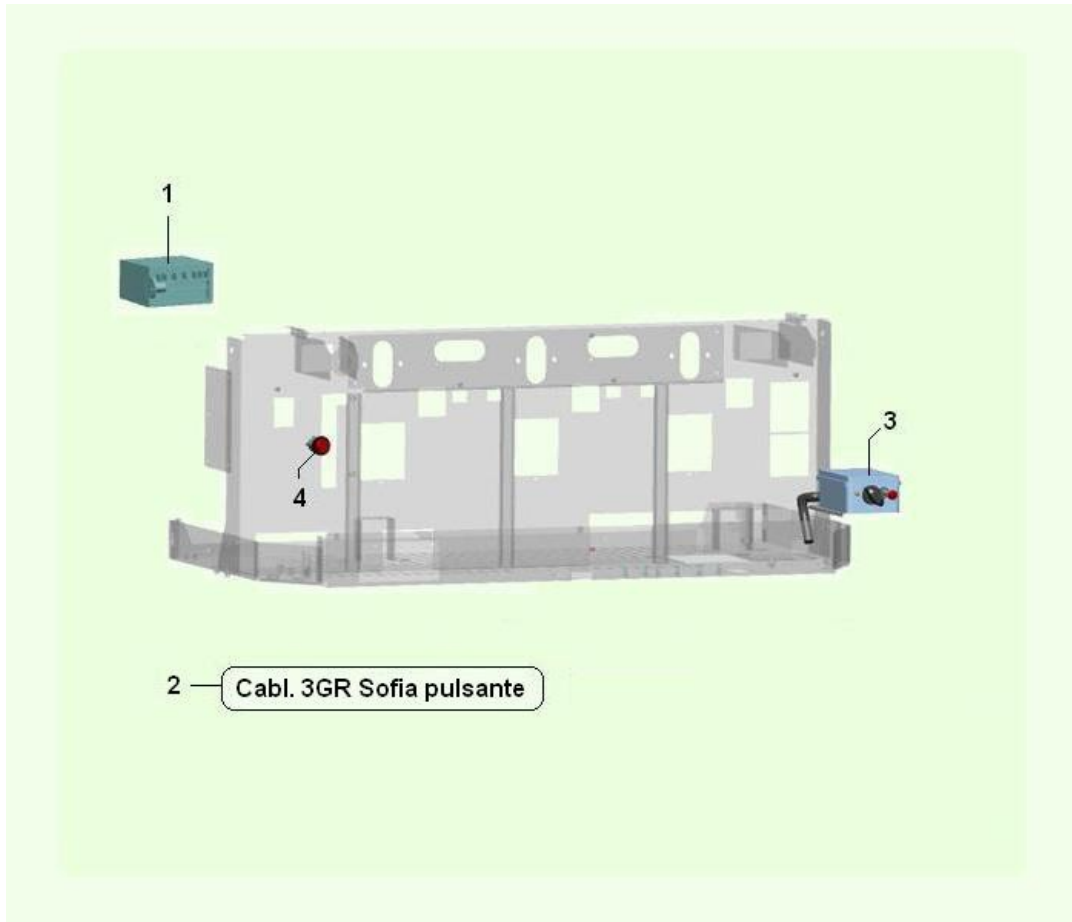

ELECTRIC PARTS (1321)

ELECTRIC PARTS (1321) - Item detail:

Position	Code	Options	Description
1	26053616		220V level damper GEM
2	22188712		3 GR SOFIA AUTOM. - WIRING
3	26053226		Switch triphasic box shaft 35 GEM
4	26053416		Red unipolar button w/light GEM