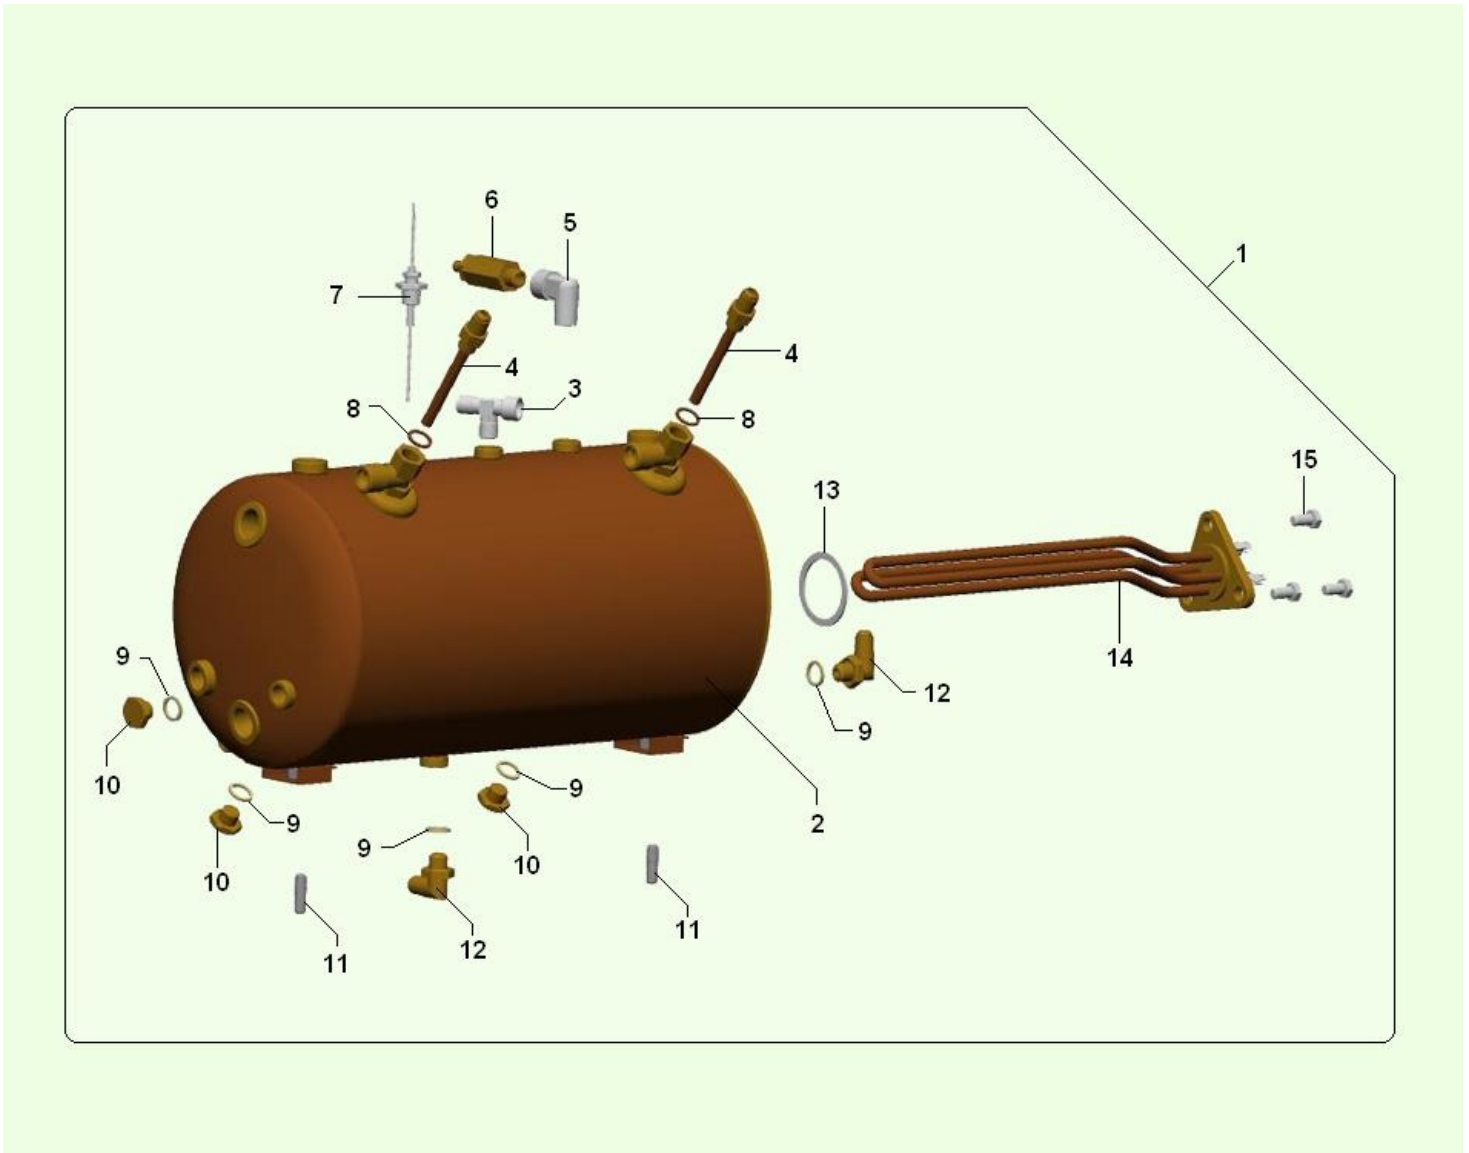

ASSEMBLY BOILER 2GR (1215)

ASSEMBLY BOILER 2GR (1215) - Item detail:

Position	Code	Options	Description
1	85005840		boiler assembly sofia 2gr
2	09104732		boiler Lucia 2gr
3	04057016		1/4M 1/4M 1/4F T joint GEM
4	09105011		injector pipe 70mm
5	04056316		1/4 M/F L joint GEM
6	04056736		1/4 1.6BAR (554/C)safety valve
7	26053126		Level probe GEM
8	18002526		1/4" copper gasketer
9	36361116		18X13,5X2PTFEtefl.washer1/4capGEM
10	04056016		1/4M ISP TAP COD.000141.01.01 GEM
11	32346616		M8X27 ZN/B stud screw GEM
12	04056916		Water injector 1/4 L joint GEM
13	36361416		Resistance teflon gasket GEM
14	29007021		3000W230V 2GR resist w/faston
15	32160416		SCREW TE 8 Mx16 STA/GALVANIZE