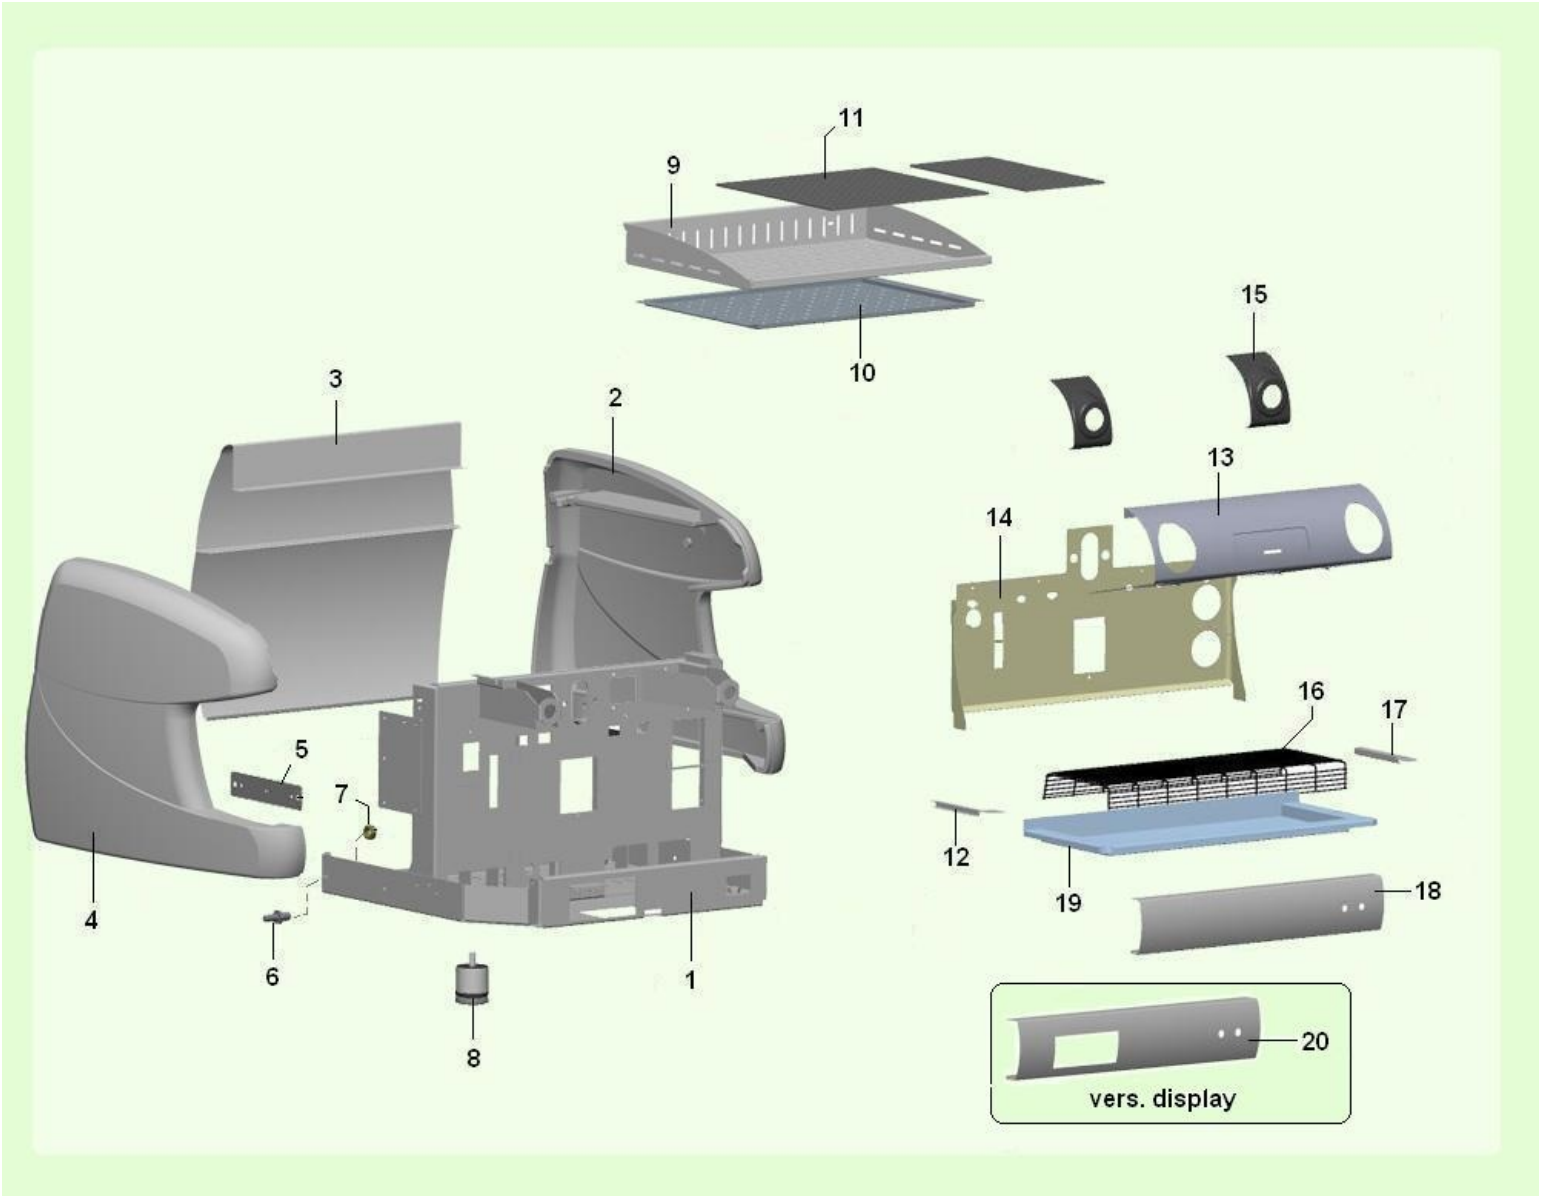

LOOM AND COMPLETION PARTS (1308)

LOOM AND COMPLETION PARTS (1308) - Item detail:

Position	Code	Options	Description
1	01891112-01L09		basic structure sofia 1gr
2	05257615L61		Silver RT flank GEM
2	05257615L81		RED SIDE COVER DX RAL 3020
2	05257615L80		WHITE SIDE COVER DX RAL 9016
3	06044212-01		posterior panel assy sof1gr IX
4	05257715L61		Silver LT flank GEM
4	05257715L81		RED SIDE COVER SX RAL 3020
4	05257715L80		WHITE SIDE COVER SX RAL 9016
5	01888711L09		BlackSofia RT/LT flanks fixingGEM
6	19117016-01		BVM952 roof pin
7	36361016		WASHERS TEFLON PTFE 10X4 SP2
8	21058211		chromed toothsie H.22GEM
9	01891211		cupsrest tray sofia 1gr
10	01891311		SOFIA 1GR cups basin grid
11	05256915		PLASTIC GRID CUPS-HOLDER
12	01888911-01		LOWER PROTEC. BASIN SOFIA DX
13	06043712		sofia1gr dosed pl control mask
14	01891011-01		frontside panel iX sofia 1gr
15	05257315		Preformed tab GEM
16	01891611-01		high grid IX for sof1gr tray
17	01888811-01		LOWER PROTEC. BASIN SOFIA DX
18	01892021		low front panel sof1gr plus
19	06043612		drops basin assy sofia 1gr
20	01892131		low frontpanel w/hole sof1grpl