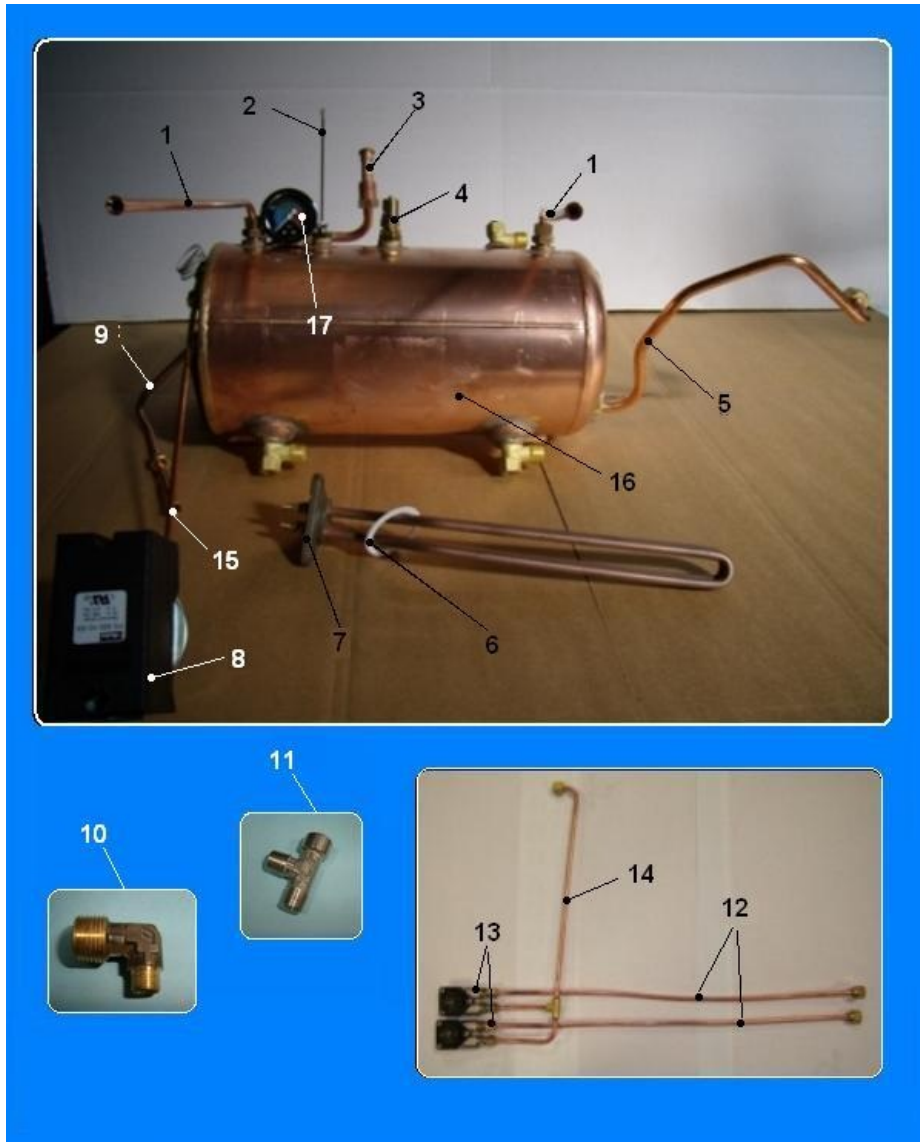

BOILER PIPES (746)

BOILER PIPES (746) - Item detail:

Position	Code	Options	Description
1	09103011		RT/LT steam pipe GEM
2	26053126		Level probe GEM
3	09102911		Group outward pipe
4	04056716		3/8 safety valve GEM
5	09102811		Group return pipe GEM
6	36361416		Resistance teflon gasket GEM
7	29007011		2GR 3000W 220V resistance
8	25034526		Pressure switch SIRAI
9	09103311		Hot water charge pipe GEM
10	04056916		Water injector 1/4 L joint GEM
11	04057016		1/4M 1/4M 1/4F T joint GEM
12	09103221		SOFIA volumetric counter pipe GEM
13	25034926		nickel plated flow meter
14	09103121		SOFIA 2GR valve pipe GEM
15	09103711		Pressure switch pipe GEM
16	09104712		2GR boiler w/welded flange GEM
17	25034816-01		pressure gauge d50 0:3BAR G1/8