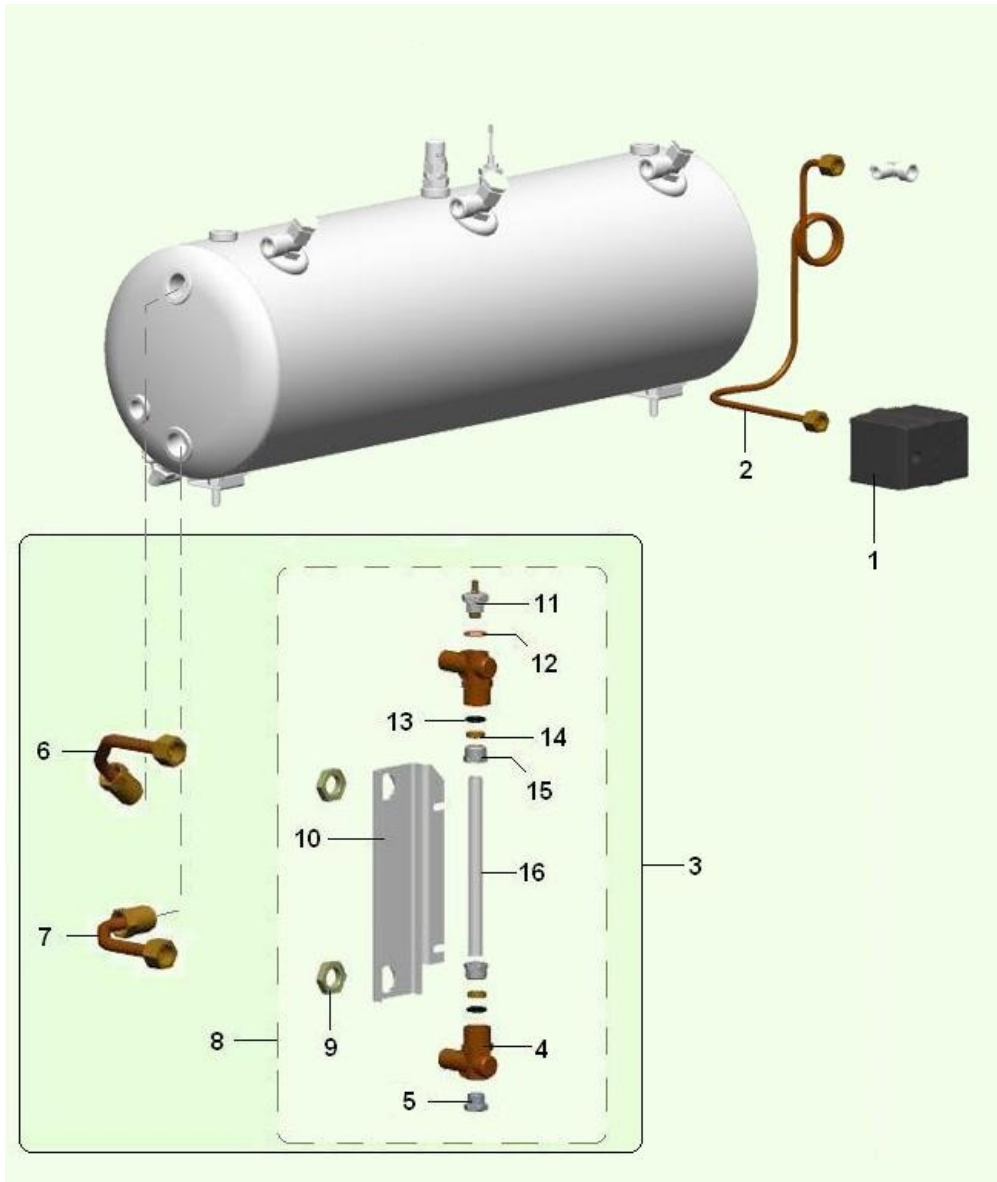

PRESSURESTAT - GLASS LEVEL (1316)

PRESSURESTAT - GLASS LEVEL (1316) - Item detail:

Position	Code	Options	Description
1	25034526		Pressure switch SIRAI
2	09103711		Pressure switch pipe GEM
3	43063910		GLASS LEVEL WITH PIPES ASSY
4	04055216		Outer level body GEM
5	04055316		1/4 male cap GEM
6	09103621		Upper level pipe GEM
7	09103611		Lower level pipe GEM
8	05265410		level glass assembly
9	19117411		3/8 ferrule GEM
10	01886711L70		Water charge/drain stirrup GEM
11	04056816		Air emptiness valve GEM
12	18002526		1/4" copper gasketer
13	36361216		Level gasket GEM
14	19117611		Level fix ferrule GEM
15	19117511		Level gasket guide ferrule GEM
16	05256515		Level glass GEM