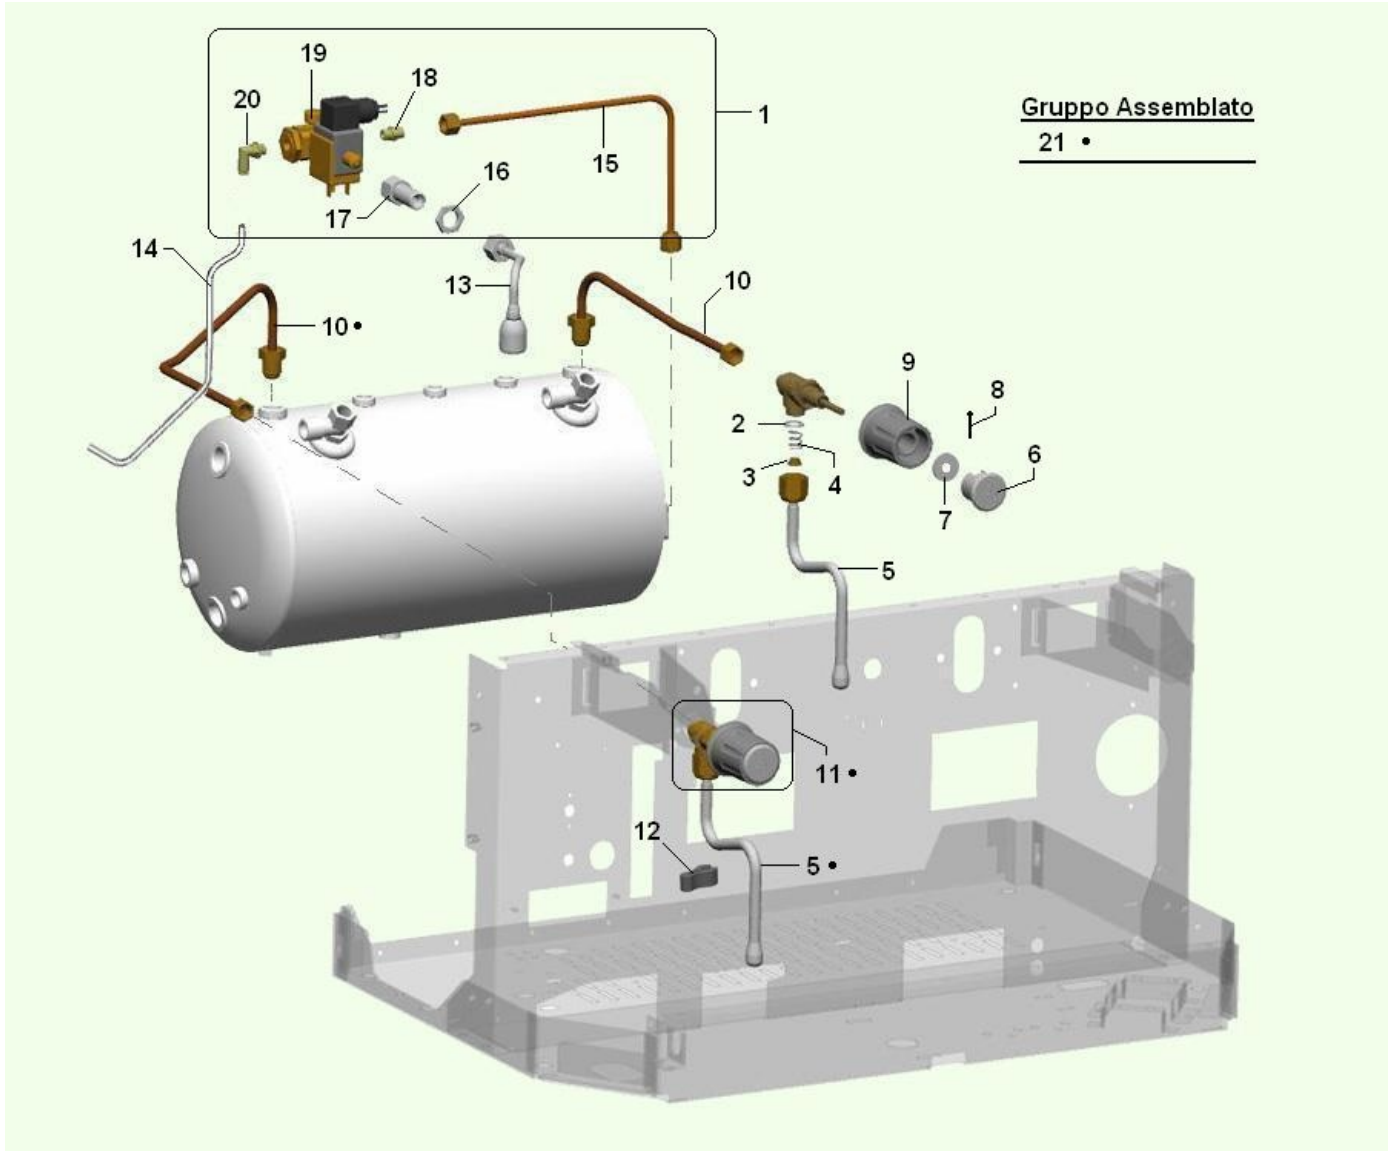

TAP WATER / STEAM (1214)

TAP WATER / STEAM (1214) - Item detail:

Position	Code	Options	Description
1	25038910		mixer assy operated by el.valv
2	18011011		21x16,8x2 PTFE teflon washer GEM
3	04058316		Water/steam nozz. spring slideGEM
4	07034711		Water/steam/cap nozzle spring GEM
5	04060116		steam arm IX L.160
6	05276525		cap for steam tap knob
7	35158016		6,5X18X1,5 ZN plain washer
8	33057626		SPLIT PIN D. 1.5x15 STAINLESS
9	05276615		KNOB TAP WATER/STEAM
10	09103011		RT/LT steam pipe GEM
11	04055916		Water steam body tap GEM
12	05257115		PLASTIC TONGS for STEAM WAND
13	04055816		water pipe EL/92
14	09085413		4x2 teflon pipe581
16	19117421		chromed 3/8 ferrule
17	04066011		Mixer arm sleeve
18	04058616		1/8MM conical nipple
19	25038411-01		mixer tap managed by el.valv.
20	04065336		1/8 w/or pipe 4 rubber connect
21	04061320-01		ASS.STEAM WAND TAP SOFIA