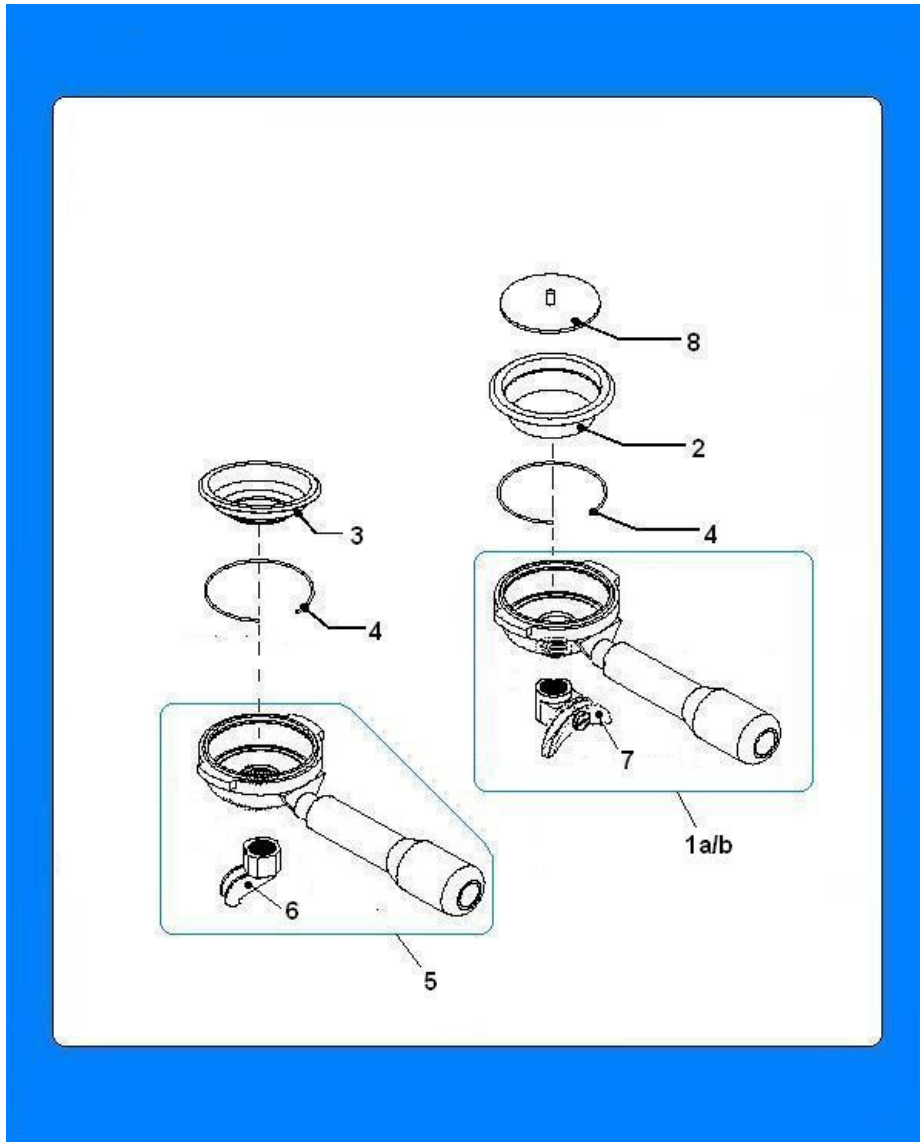

FILTERS HOLDER (736)

FILTERS HOLDER (736) - Item detail:

Position	Code	Options	Description
1	12049310		filter holder 2cups
1	43146616		FILTER HOLDER CAPS EP 2 DOSES
2	16022911		2 coffees filter GEM
3	16022811		1 coffee filter GEM
4	43051916		Filter fixing spring GEM
5	12049210		filter holder 1cup
6	43051816		1way filter carrier spout GEM
7	43052116		2 coffees spout GEM
8	05257215		Blind membrane filter GEM