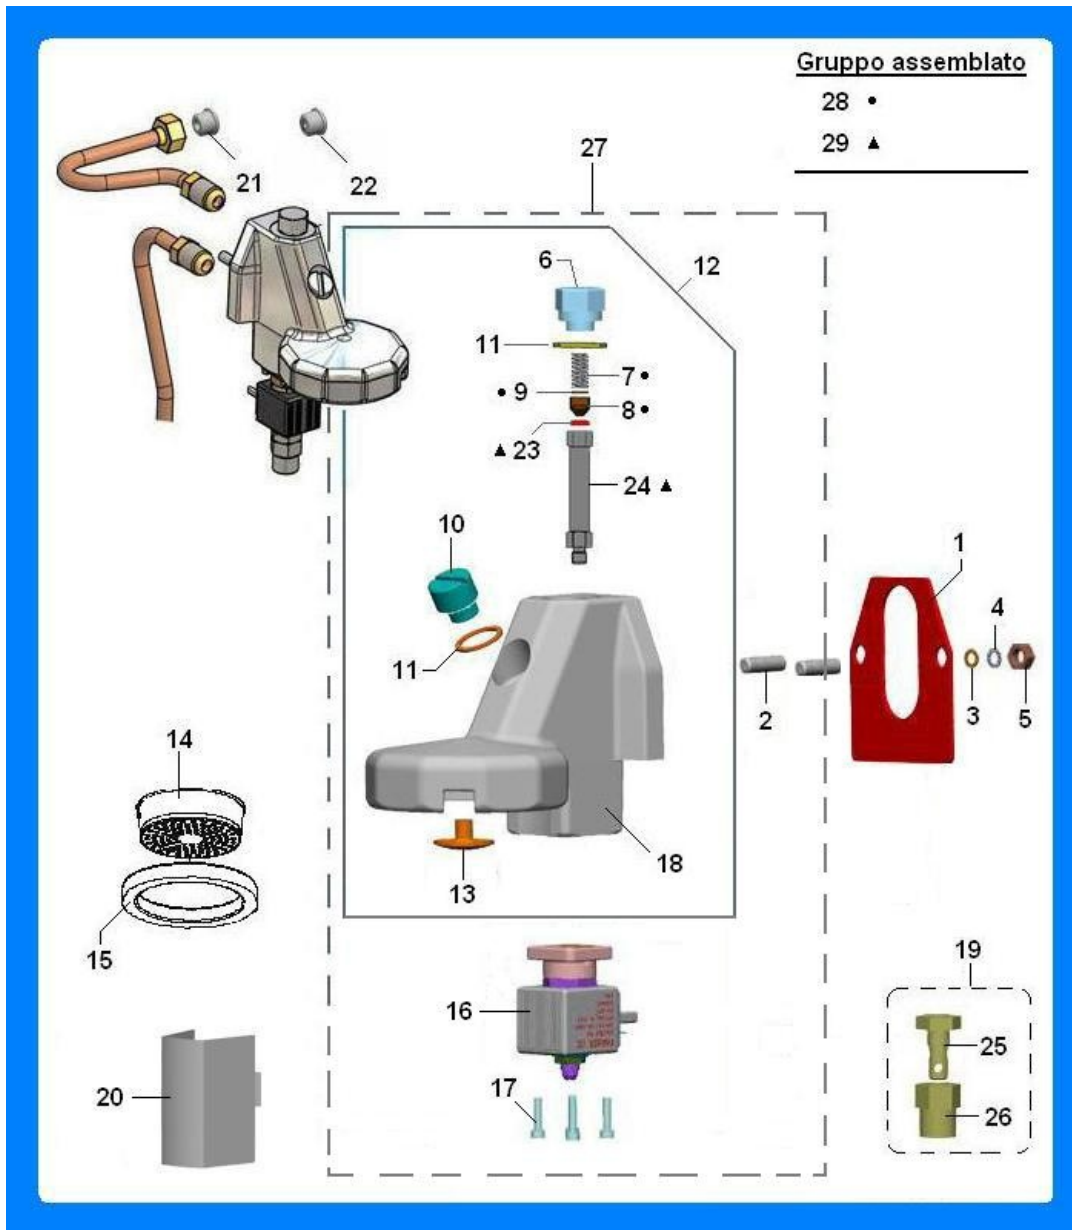

WHOLE GROUP (738)

WHOLE GROUP (738) - Item detail:

Position	Code	Options	Description
1	36361316		Group insulating gasket GEM
2	32346616		M8X27 ZN/B stud screw GEM
3	35160016		Ø 8.3 plain washer
4	35160616		Ø 8.3 self-locking washerODE
5	34103116		8MA hex nutODE
6	43139916		TOP COVER GROUP
7	43125216		spring for gigneur
8	43051116		SOFIA 2GR gigneur GEM
9	43144416		FILTER STAINLESS D7 X GR. AUT.
10	43052416		Coffee group cover GEM
11	18002536		3/8" copper gasketer
12	25034116-01		Lower e.v. group
13	43051216		SOFIA 2GR sprinkler GEM
14	16022711		Shower GEM
15	36361516		Saucer gasket thick.8,5mm GEM
16	25034416		3ways e.v. GEM
17	32065436		4MAX12 TCEI IX screw
18	43143816		COFFEE GROUP SOFIA AUTO
19	04063116		spoutbreaker
20	01888411		SOFIA e.v. cover GEM
21	04056616		tube/4 reducer hole 3,5
22	04056626		tube reducer hole 2mm
23	43113416-01		OR 4x2 SILIC. RED 70 SHORE
24	43144116		column for injector
25	43144716		LONG WATER BREAKER GROUP CHROM
26	43144816		WATER BREAKER G.COVER ES22 H28
27	25035610-01		lower el.valv group assy D.0.7
28	43144616		Injector with spring
29	43144216		column for injector with OR