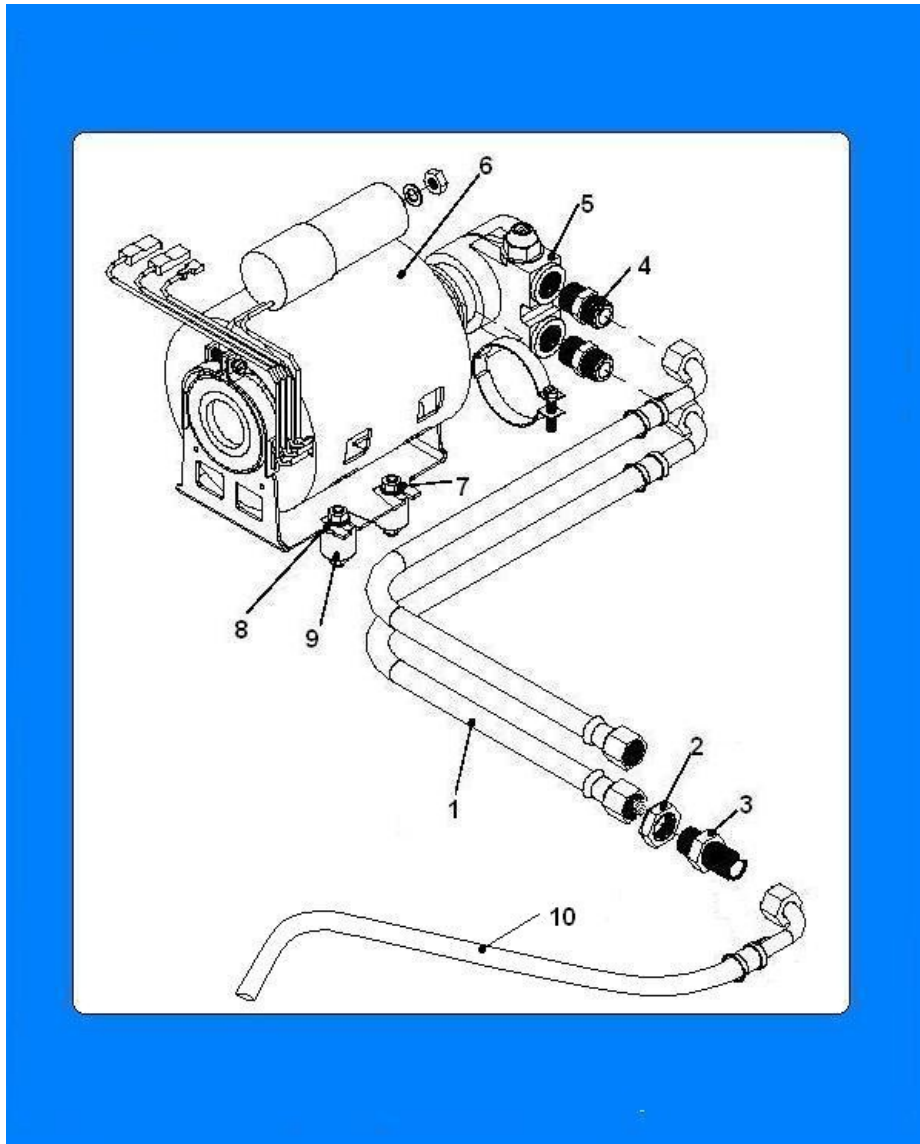

PUMP (734)

PUMP (734) - Item detail:

Position	Code	Options	Description
2	19117411		3/8 ferrule GEM
3	04055716		3/8 M mm12-mm20 aliment.nippleGEM
5	27011516		150Lt pump w/clamp GEM
6	20035216		Pump motor 4P 1V 150W 220V GEM
8	35158016		6,5X18X1,5 ZN plain washer
9	05257815		Pump absorber GEM
10	09104011-01		hose 2200