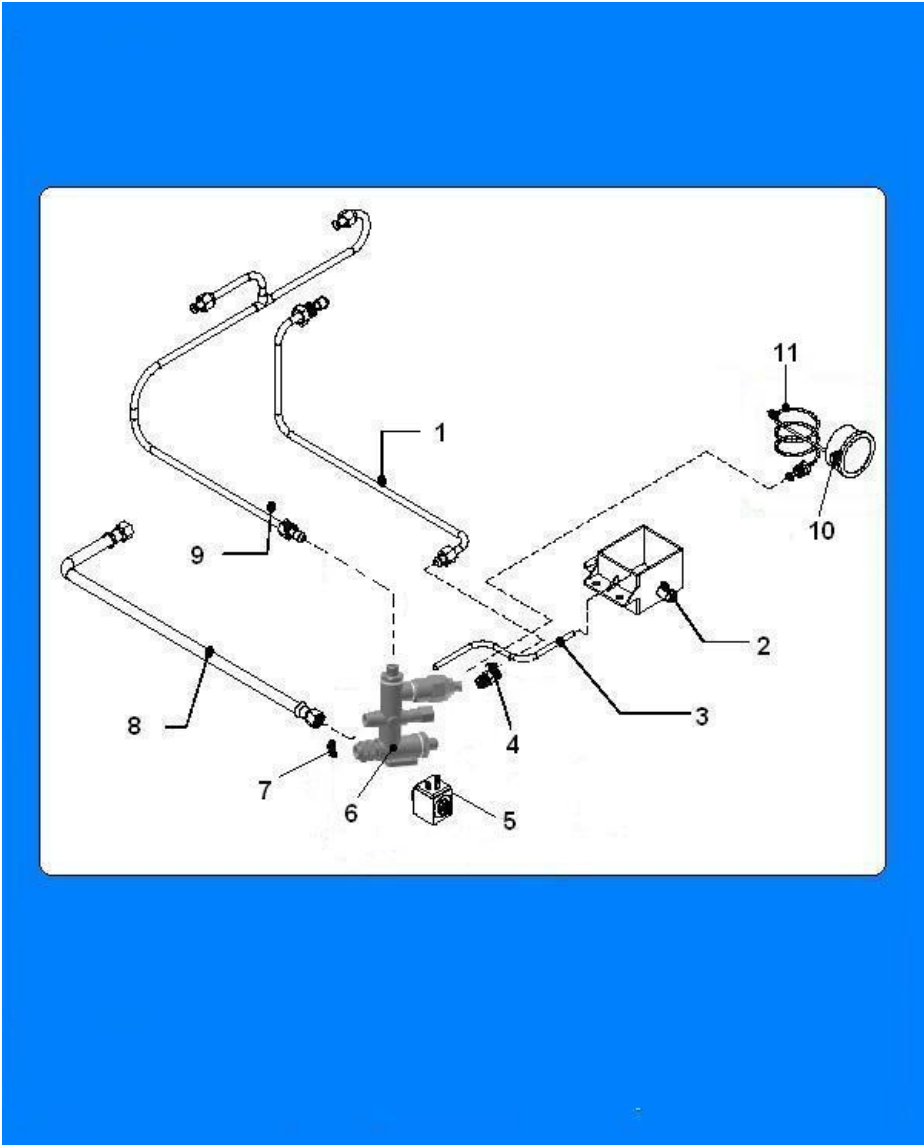

BLOCK PIPES (741)

BLOCK PIPES (741) - Item detail:

Position	Code	Options	Description
1	09102711		Water charge pipe GEM
2	05256815		Drain tray GEM
3	09087843-02		7x11 brown silicone pipe
4	04055516		1/4 M/M nipple GEM
5	25034316		2ways e.v. GEM
6	04055126		Light ingot
7	32100316		5max12 br tcei screw
9	09103121		SOFIA 2GR valve pipe GEM
10	25034716-01		MANOM.ø50 0:16 BARG1/8 MP50CAP
11	25038126		COPPER CAPIL. 1x2x850 RIV.PVC