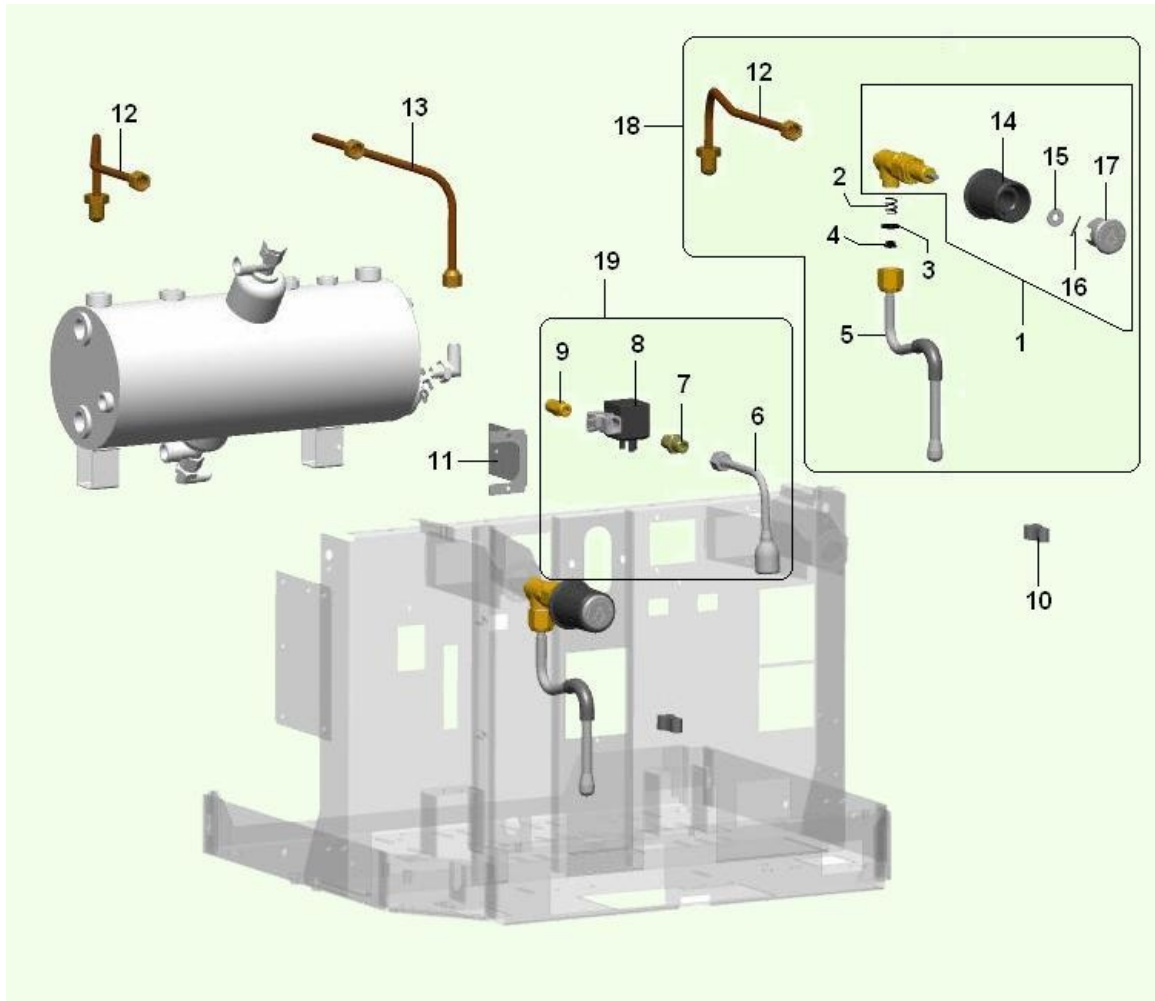

STEAM / WATER NOZZLE (1306)

STEAM / WATER NOZZLE (1306) - Item detail:

Position	Code	Options	Description
1	04055916		Water steam body tap GEM
2	07034711		Water/steam/cap nozzle spring GEM
3	18011011		21x16,8x2 PTFE teflon washer GEM
4	04058316		Water/steam nozz. spring slideGEM
5	04060116		steam arm IX L.160
6	04054916		Water charge nozzle GEM
7	04055516		1/4 M/M nipple GEM
8	25034216		1/4 220V 2ways e.v. GEM
9	04057116		Fan 1/4 1/4 conic nipple GEM
10	05257115		PLASTIC TONGS for STEAM WAND
11	06014711L09		hot water pipe support sof pl
12	09103011		RT/LT steam pipe GEM
13	09103311		Hot water charge pipe GEM
14	05276615		KNOB TAP WATER/STEAM
15	35158016		6,5X18X1,5 ZN plain washer
16	33057626		SPLIT PIN D. 1.5x15 STAINLESS
17	05276525		cap for steam tap knob
18	04061320-01		ASS.STEAM WAND TAP SOFIA
19	04061650		water pipe exit assy sofia 1gr