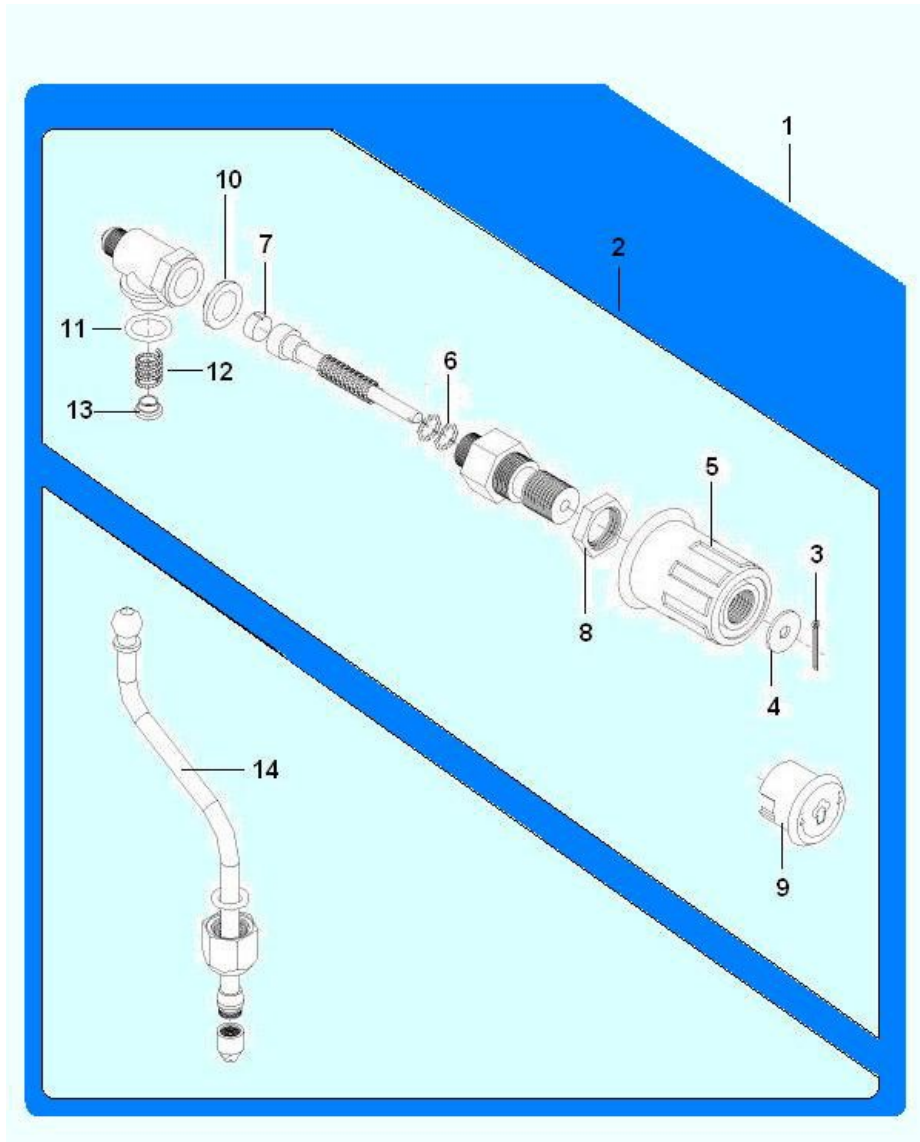

STEAM VALVE (740)

STEAM VALVE (740) - Item detail:

Position	Code	Options	Description
1	43051610-01		steam launch valve body assy
2	04055916		Water steam body tap GEM
3	33057626		SPLIT PIN D. 1.5x15 STAINLESS
4	18004971		forelock washer
5	05276615		KNOB TAP WATER/STEAM
6	43057216		5 gasket GEM
7	43057116		F062 gasket GEM
8	43128416		1/2 G lock nut
9	05276525		cap for steam tap knob
10	18002536		3/8" copper gasketer
11	18011011		21x16,8x2 PTFE teflon washer GEM
12	07034711		Water/steam/cap nozzle spring GEM
13	04058316		Water/steam nozz. spring slideGEM
14	04060116		steam arm IX L.160