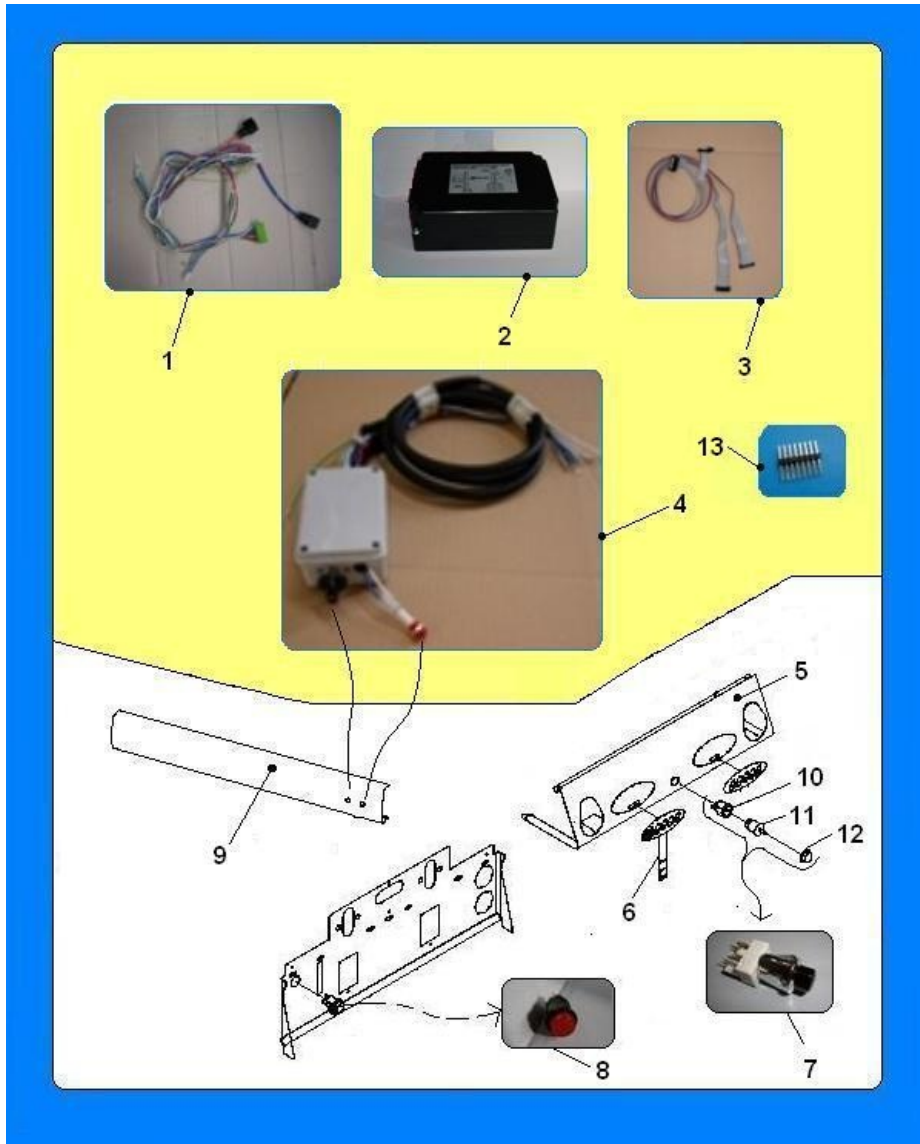

ELECTRIC CIRCUIT (735)

ELECTRIC CIRCUIT (735) - Item detail:

Position	Code	Options	Description
1	22187012		2GR dosed cable GEM
2	26053916		3GR XLC switch box GEM
4	26053226		Switch triphasic box shaft 35 GEM
6	30265811-01		SOFIA PVC keypad
7	43052810		Bipolar switch w/supp+button GEM
8	26053416		Red unipolar button w/light GEM
9	01888511		SOFIA 2GR no displ.base front GEM
10	05256615		DY chromium-plated oval supp. GEM
11	26053516		16/A 250V bipolar switch GEM
12	05256715		Black oval DY button GEM
13	23039816		P2,54 40P H17,5 comb connect. GEM