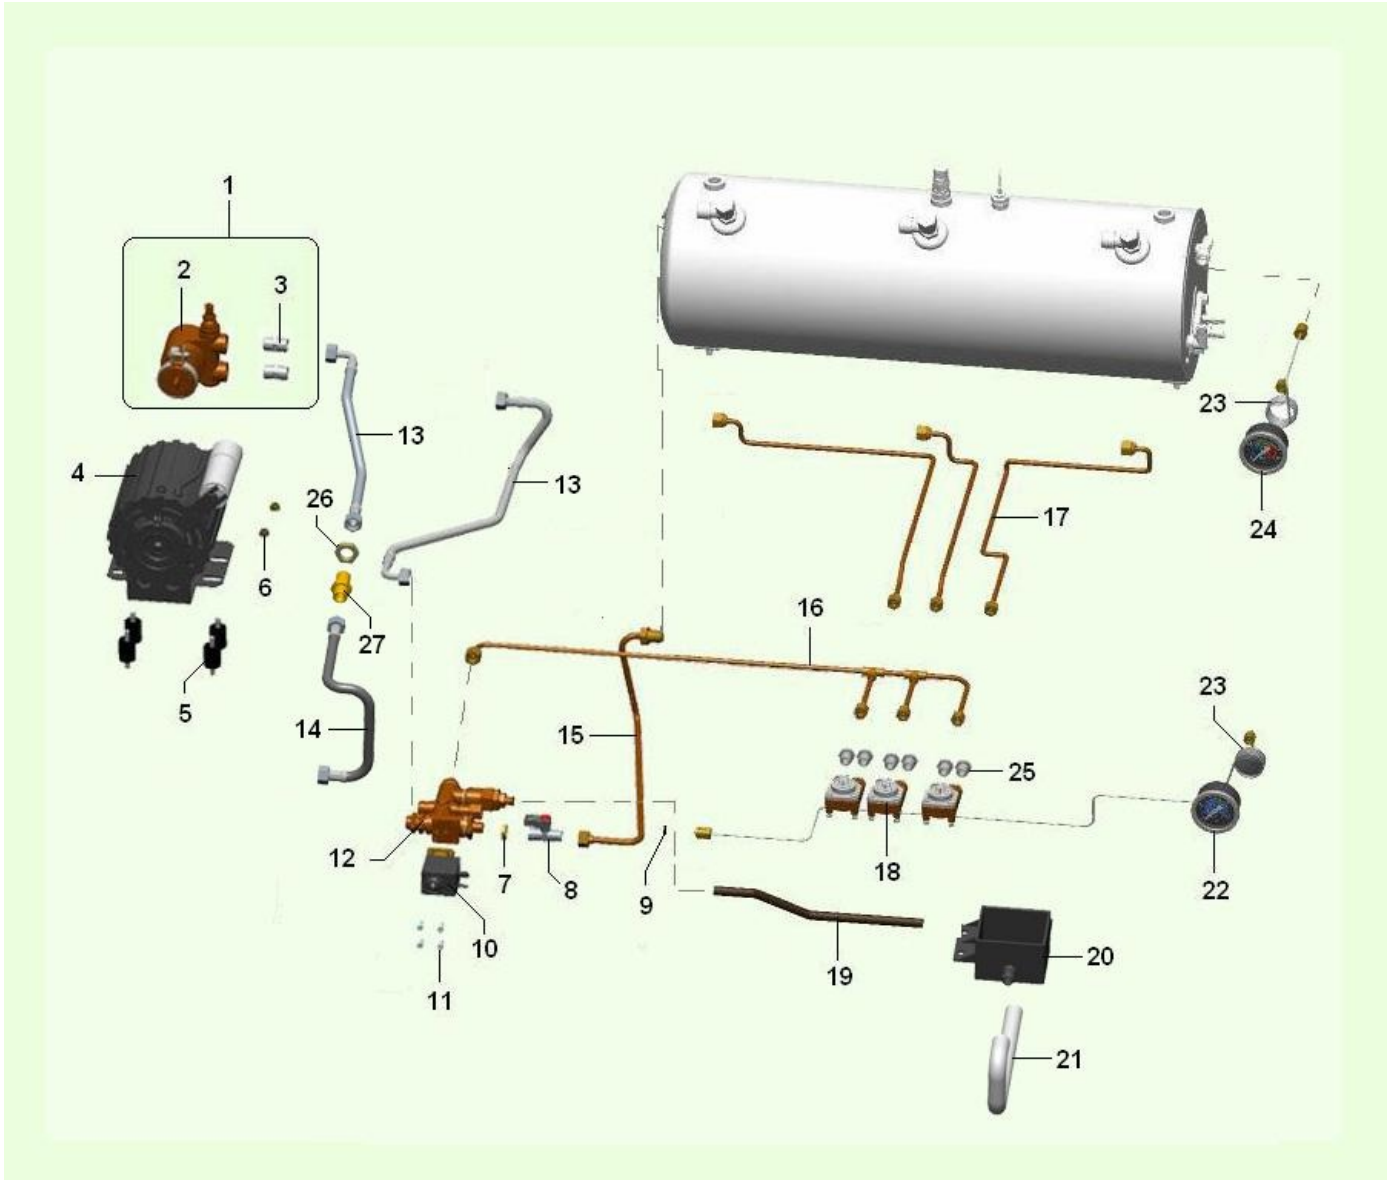

HYDRAULIC CONNECTION (1319)

HYDRAULIC CONNECTION (1319) - Item detail:

Position	Code	Options	Description
1	27013110		ASS.PUMP SOLEN. W/STRIP 150 LT
2	27011516		150Lt pump w/clamp GEM
3	04055616-01		3/8 M/M nipple
4	20035216		Pump motor 4P 1V 150W 220V GEM
5	05257815		Pump absorber GEM
6	34115516		M6 nut with washer
7	04014111		hexagonal nut 1/4GASassy
8	04067416		BALL VALVE MF 1/4 FIL L11mm
9	36361016		WASHERS TEFLON PTFE 10X4 SP2
10	25034316		2ways e.v. GEM
11	32065416		4x12 screw
12	04055126		Light ingot
13	09103521		Ingot/pump protected pipe L500
14	09104011-01		hose 2200
15	09102711		Water charge pipe GEM
16	09103411		SOFIA 3GR valve pipe
17	09103221		SOFIA volumetric counter pipe GEM
18	24021916		flow meter 933-0612/F08 D1,2
19	09087843-02		7x11 brown silicone pipe
20	05256815		Drain tray GEM
21	09104513		Reinforced drain pipe GEM
22	25034716-01		MANOM.ø50 0:16 BARG1/8 MP50CAP
23	25038126		COPPER CAPIL. 1x2x850 RIV.PVC
24	25034816-01		pressure gauge d50 0:3BAR G1/8
25	04056216		1/4 M 1/8 M nipple
26	19117411		3/8 ferrule GEM
27	04055716		3/8 M mm12-mm20 aliment.nippleGEM