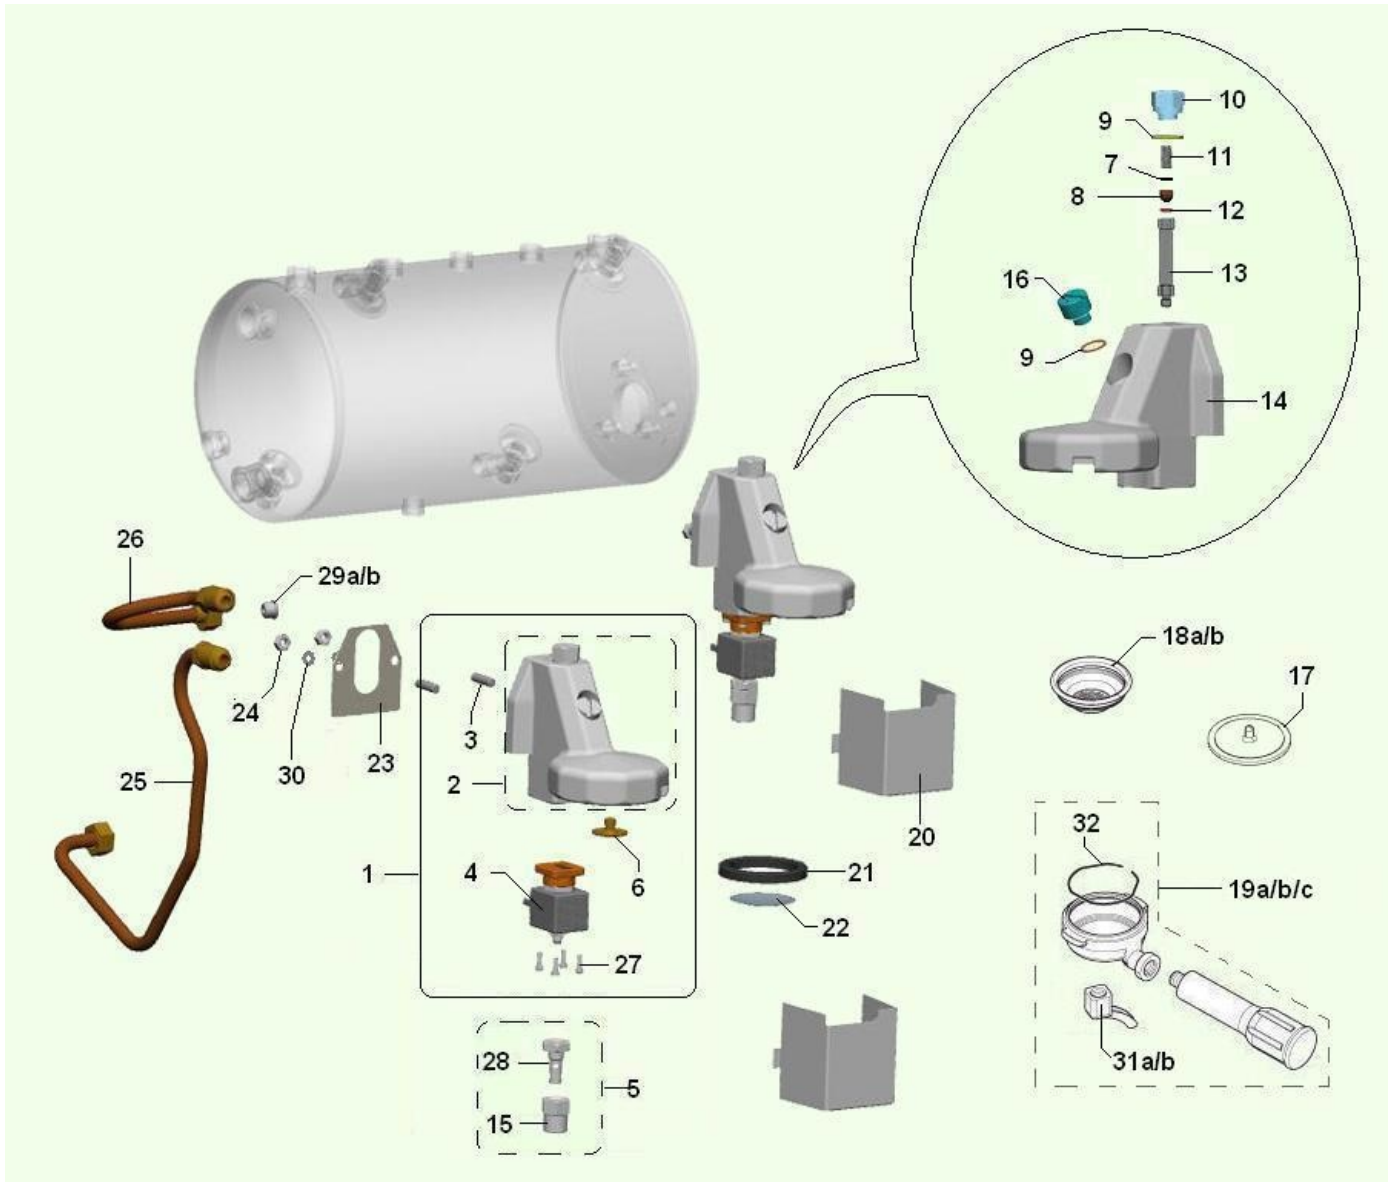

ASSEMBLY GROUP BOTTOM EV (1213)

ASSEMBLY GROUP BOTTOM EV (1213) - Item detail:

Position	Code	Options	Description
1	25035610-01		lower el.valv group assy D.0.7
2	25034116-01		Lower e.v. group
3	32346616		M8X27 ZN/B stud screw GEM
4	25034416		3ways e.v. GEM
5	04063116		spoutbreaker
6	43051216		SOFIA 2GR sprinkler GEM
7	43144416		FILTER STAINLESS D7 X GR. AUT.
8	43051116		SOFIA 2GR gigneur GEM
9	18002536		3/8" copper gasketer
10	43139916		TOP COVER GROUP
11	43125216		spring for gigneur
12	43113416-01		OR 4x2 SILIC. RED 70 SHORE
13	43144116		column for injector
14	43143816		COFFEE GROUP SOFIA AUTO
15	43144816		WATER BREAKER G.COVER ES22 H28
16	43052416		Coffee group cover GEM
17	05257215		Blind membrane filter GEM
18	16022811		1 coffee filter GEM
18	16022911		2 coffees filter GEM
19	12049210		filter holder 1cup
19	12049310		filter holder 2cups
19	43146616		FILTER HOLDER CAPS EP 2 DOSES
20	01902811		SOFIA group e.v. cover
21	36361516		Saucer gasket thick.8,5mm GEM
22	16022711		Shower GEM
23	36361316		Group insulating gasket GEM
24	34103116		8MA hex nutODE
25	09102811		Group return pipe GEM
26	09102911		Group outward pipe
27	32065436		4MAX12 TCEI IX screw
28	43144716		LONG WATER BREAKER GROUP CHROM
29	04056616		tube/4 reducer hole 3,5
29	04056626		tube reducer hole 2mm
30	35153716		washer D. 8,4 ZN
31	43051816		1way filter carrier spout GEM
31	43052116		2 coffees spout GEM
32	43051916		Filter fixing spring GEM