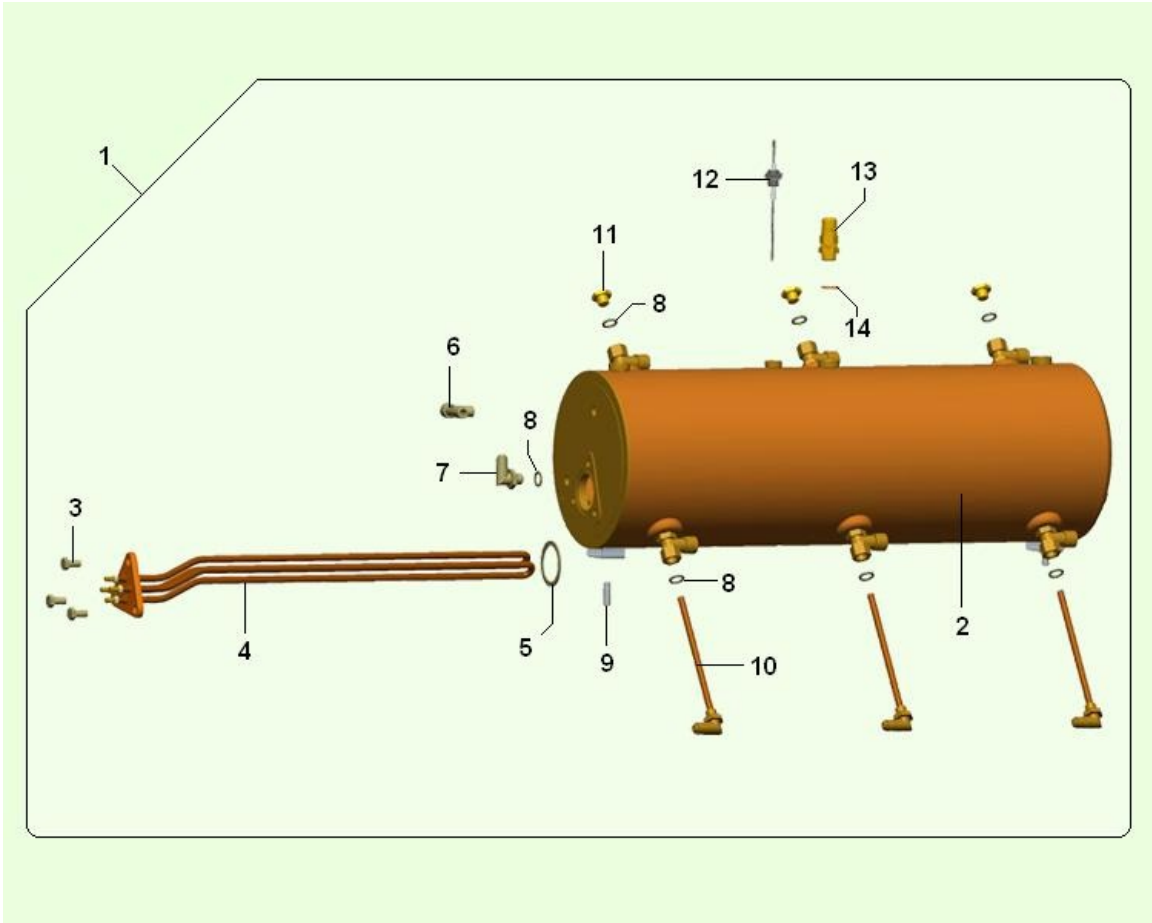

BOILER ASSEMBLE SOFIA 3GR (1313)

BOILER ASSEMBLE SOFIA 3GR (1313) - Item detail:

Position	Code	Options	Description
2	09104612		BOILER 3GR W/FLANGE WELD. D205
3	32160416		SCREW TE 8 MAX16 STA/GALVANIZE
4	29007111		HEATER RESISTOR 3GR 400W 220V
5	36361416		Resistance teflon gasket GEM
6	04057016		1/4M 1/4M 1/4F T joint GEM
7	04056916		Water injector 1/4 L joint GEM
8	36361116		18X13,5X2PTFEtefl.washer1/4capGEM
9	32346616		M8X27 ZN/B stud screw GEM
10	09103811		INJECTOR PIPE GROUP
11	04056016		1/4M ISP TAP COD.000141.01.01 GEM
12	26053126		Level probe GEM
13	04056716		3/8 safety valve GEM
14	18002536		3/8" copper gasketer