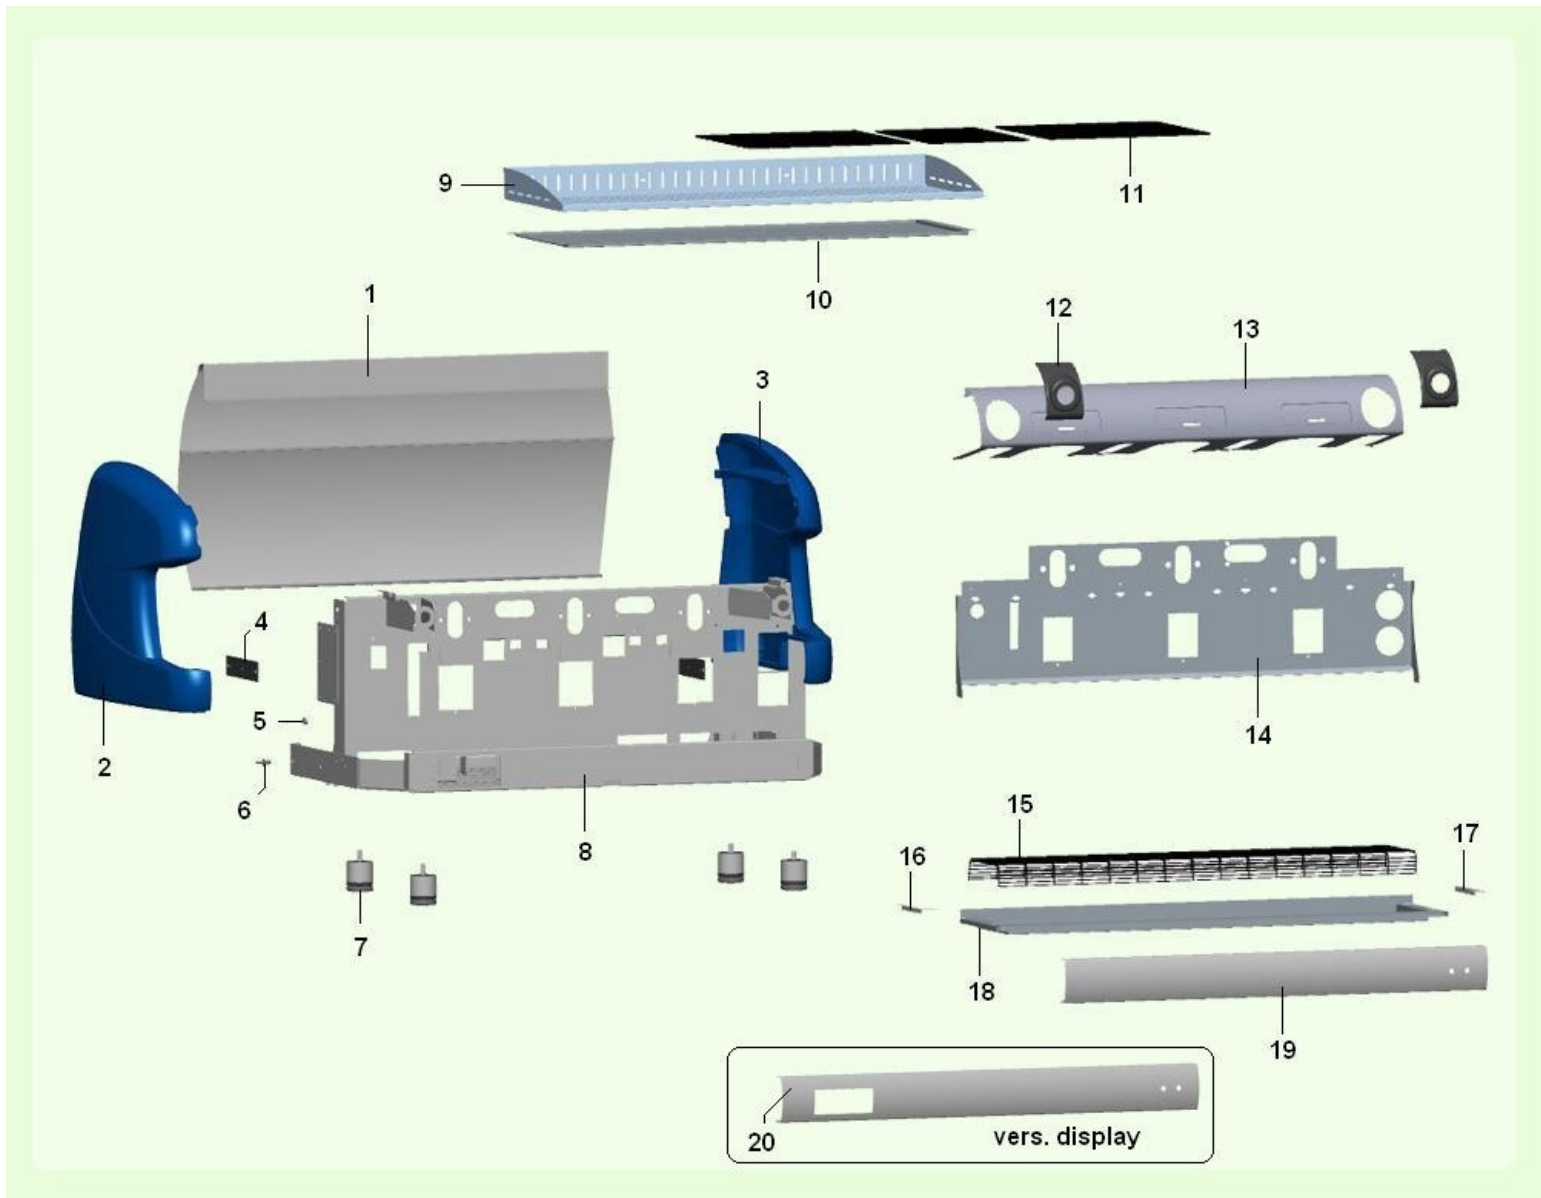

LOOM AND COMPLETION PARTS (1317)

LOOM AND COMPLETION PARTS (1317) - Item detail:

Position	Code	Options	Description
1	01889831		REAR PANEL POLISHED SOFIA 3GR
2	05257715L61		Silver LT flank GEM
2	05257715L81		RED SIDE COVER SX RAL 3020
2	05257715L80		WHITE SIDE COVER SX RAL 9016
3	05257615L61		Silver RT flank GEM
3	05257615L81		RED SIDE COVER DX RAL 3020
3	05257615L80		WHITE SIDE COVER DX RAL 9016
4	01888711L09		BlackSofia RT/LT flanks fixingGEM
5	34103116		8MA hex nutODE
6	19117016-01		BVM952 roof pin
7	21058211		chromed toothsie H.22GEM
8	01889011-01L09		FRAME SOPHIA 3GR BLACK
9	01889311		3GR Sophia cups tray
10	01889411		SOFIA 3GR cups basin grid
11	05256915		PLASTIC GRID CUPS-HOLDER
12	05257315		Preformed tab GEM
13	01889231		control mask sofia 3gr dosed
14	01889111		Sophia 3GR inox front panel
15	01889911-01		HIGH GRID IX BASIN SOFIA 3GR
16	01888911-01		LOWER PROTEC. BASIN SOFIA DX
17	01888811-01		LOWER PROTEC. BASIN SOFIA DX
18	01889511		3GR Sophia drain trayGEM
19	01889621		low frontside panel sof3gr
20	01889731		low front panel w/hole sof3plu