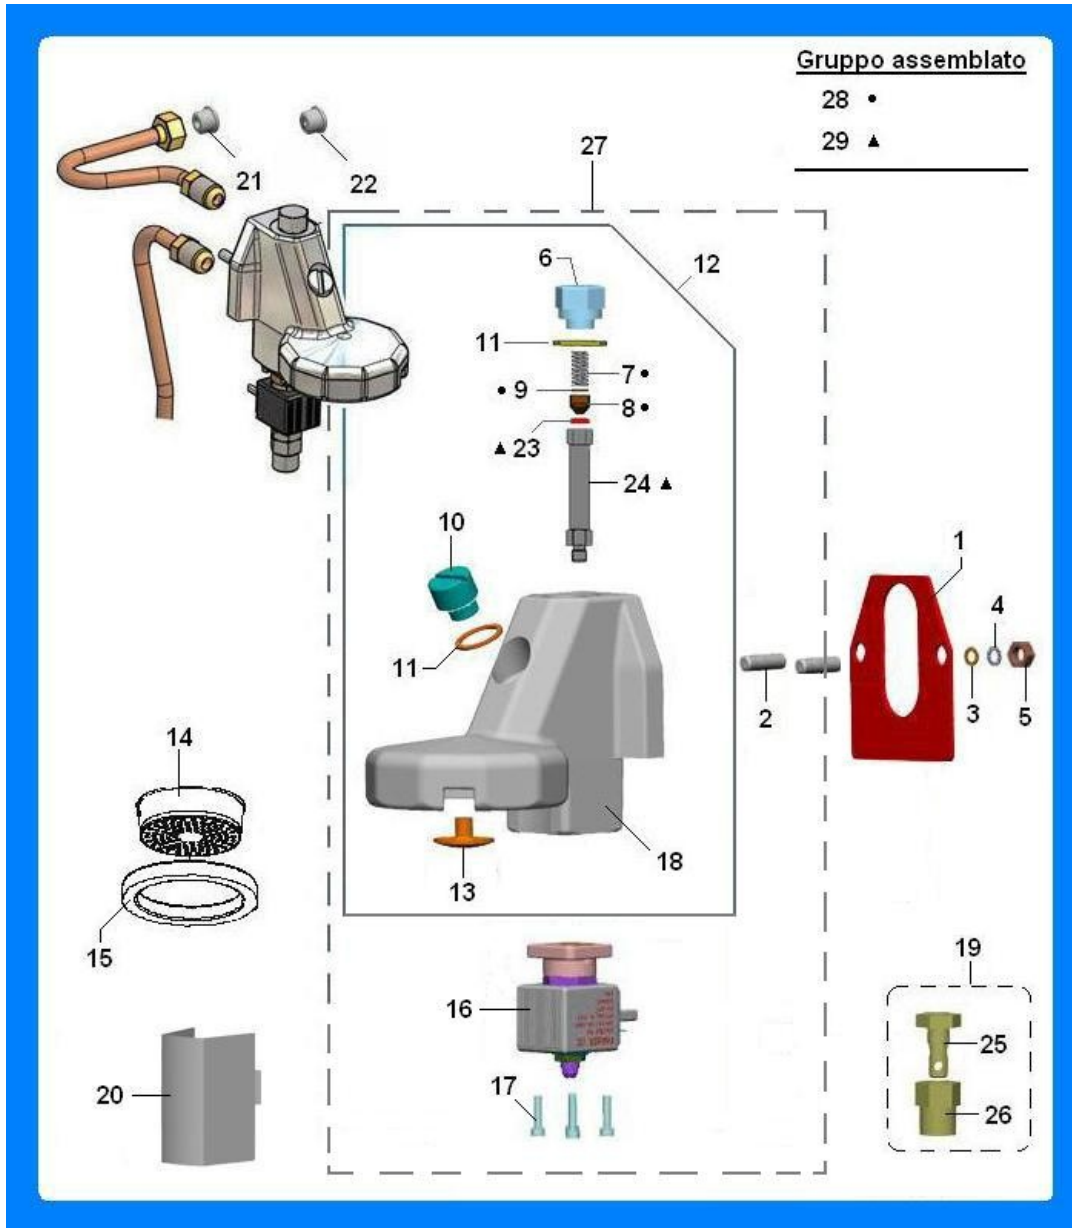

WHOLE GROUP (738)

WHOLE GROUP (738) - Item detail:

Position	Code	Options	Description
1	36361316		Group insulating gasket GEM
2	32346616		M8X27 ZN/B stud screw GEM
3	35160016		Ø 8.3 plain washer
4	35160616		Ø 8.3 self-locking washerODE
5	34103116		8MA hex nutODE
6	43139916		TOP COVER GROUP
7	43125216		spring for gicleur
8	43051116		SOFIA 2GR gicleur GEM
9	43144416		FILTER STAINLESS D7 X GR. AUT.
10	43052416		Coffee group cover GEM
11	18002536		3/8" copper gasketer
12	25034116-01		Lower e.v. group
13	43051216		SOFIA 2GR sprinkler GEM
14	16022711		Shower GEM
15	36361516		Saucer gasket thick.8,5mm GEM
16	25034416		3ways e.v. GEM
17	32065436		4MAX12 TCEI IX screw
18	43143816		COFFEE GROUP SOFIA AUTO
19	04063116		spoutbreaker
20	01888411		SOFIA e.v. cover GEM
21	04056616		tube/4 reducer hole 3,5
22	04056626		tube reducer hole 2mm
23	43113416-01		OR 4x2 SILIC. RED 70 SHORE
24	43144116		column for injector
25	43144716		LONG WATER BREAKER GROUP CHROM
26	43144816		WATER BREAKER G.COVER ES22 H28
27	25035610-01		lower el.valv group assy D.0.7
28	43144616		Injector with spring
29	43144216		column for injector with OR