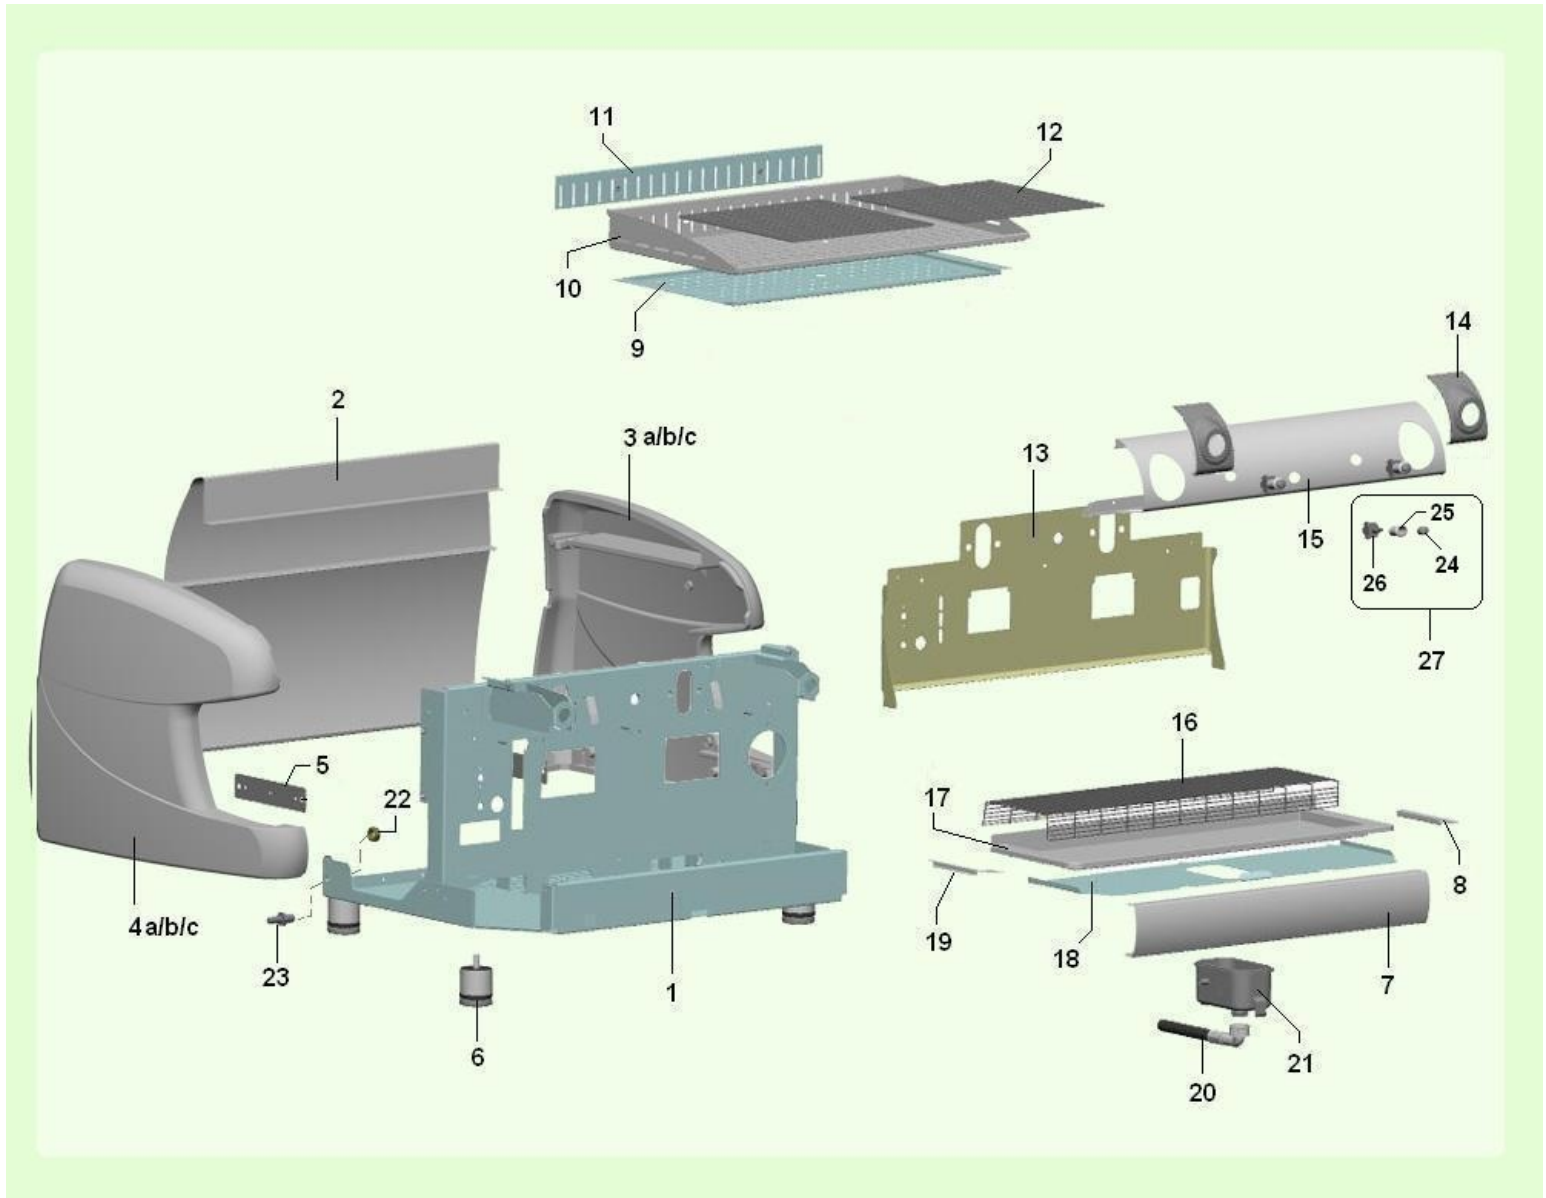

FRAME AND COMPONENTS OF COMPLETION (1223)

FRAME AND COMPONENTS OF COMPLETION (1223) - Item detail:

Position	Code	Options	Description
2	06026612		rear panel assy inox sofia 2gr
3	05257615L61		Silver RT flank GEM
3	05257615L81		RED SIDE COVER DX RAL 3020
3	05257615L80		WHITE SIDE COVER DX RAL 9016
4	05257715L61		Silver LT flank GEM
4	05257715L80		WHITE SIDE COVER SX RAL 9016
4	05257715L81		RED SIDE COVER SX RAL 3020
5	01888711L09		BlackSofia RT/LT flanks fixingGEM
6	21058211		chromed toothsie H.22GEM
7	01903031		Sofia shiny frontal blind base
8	01888811-01		LOWER PROTEC. BASIN SOFIA DX
9	01888111-02		SOFIA 2GR cups basin grid
10	01888011-02		2GR Sophia cupsrest tray
11	06026012		cupsheater grid assy sofia2gr
12	05256915		PLASTIC GRID CUPS-HOLDER
13	01902721-01		frontside panel sofia2gr
14	05257315		Preformed tab GEM
15	01892341		SOFIA2GR PLUS sh. control mask
16	01887521-01		high tray grid sofia 2gr
17	06025912		drops tray assy sofia 2gr
18	01902511-01		RIPARO ACCESSO SOTTOV.SOFIA2GR
19	01888911-01		LOWER PROTEC. BASIN SOFIA DX
20	09105616-01		reinforc elbow drain pipe G3/4
21	05262015-01M09		drain tank w/ hooks
22	34103116		8MA hex nutODE
23	19117016-01		BVM952 roof pin
24	05256715		Black oval DY button GEM
25	05256615		DY chromium-plated oval supp. GEM
26	26053516		16/A 250V bipolar switch GEM
27	43052810		Bipolar switch w/supp+button GEM