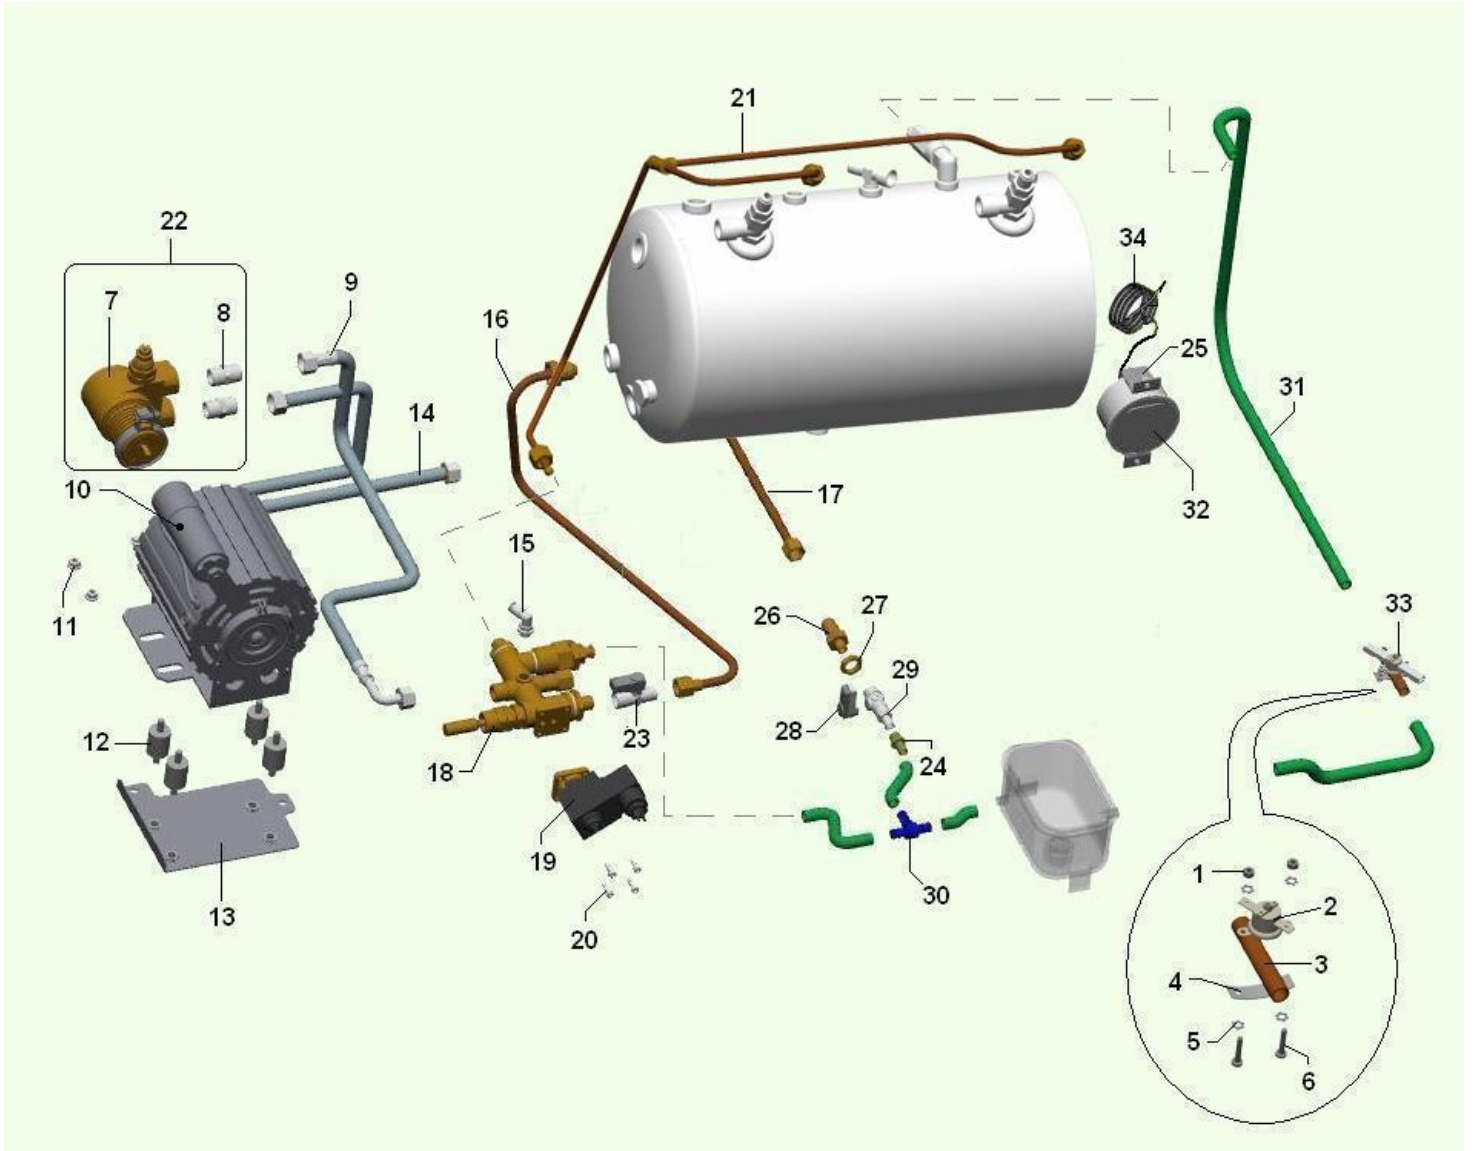

HYDRAULIC CONNECTION (1225)

HYDRAULIC CONNECTION (1225) - Item detail:

Position	Code	Options	Description
1	34102716		M3 hexagonal nut
2	25014936-01		clixon75°Crubber holder
3	09078221-01		CLIXON PIPE
4	01213411		clixon plate
5	35160216		self-locking diam.3.2
6	32025716		3MA x 16 TC screw
7	27011516		150Lt pump w/clamp GEM
9	09103521		Ingot/pump protected pipe L500
10	20035216		Pump motor 4P 1V 150W 220V GEM
11	34115516		M6 nut with washer
12	05257815-01		Pump absorber
13	06025812L09		165W motor plate assy sofia
14	09104011-01		hose 2200
15	04065336		1/8 w/or pipe 4 rubber connect
16	09102711		Water charge pipe GEM
17	09103311		Hot water charge pipe GEM
18	04055136		Lever light ingot
19	25034316		2ways e.v. GEM
20	32065436		4MAX12 TCEI IX screw
21	09106011		heat exchanger pipe 2gr
22	27013110		ASS.PUMP SOLEN. W/STRIP 150 LT
23	04067416		BALL VALVE MF 1/4 FIL L11mm
24	04032446		1/8" rubber holder connectionassy
25	01902411		Manometer fixing stirrup
26	04066111		G1/4 connection G1/8
27	04014111		hexagonal nut 1/4GASassy
28	05279911		lever for water tap
29	04054716		Micro valve F/F 1/8
30	05277316		RACC. A T 5/16 NYLON 66
31	09087843-02		7x11 brown silicone pipe
32	25035316-01		db scale gauge 63 2.5:16B G1/8
33	25019620		clixon tube assy - 75°
34	25038126		COPPER CAPIL. 1x2x850 RIV.PVC