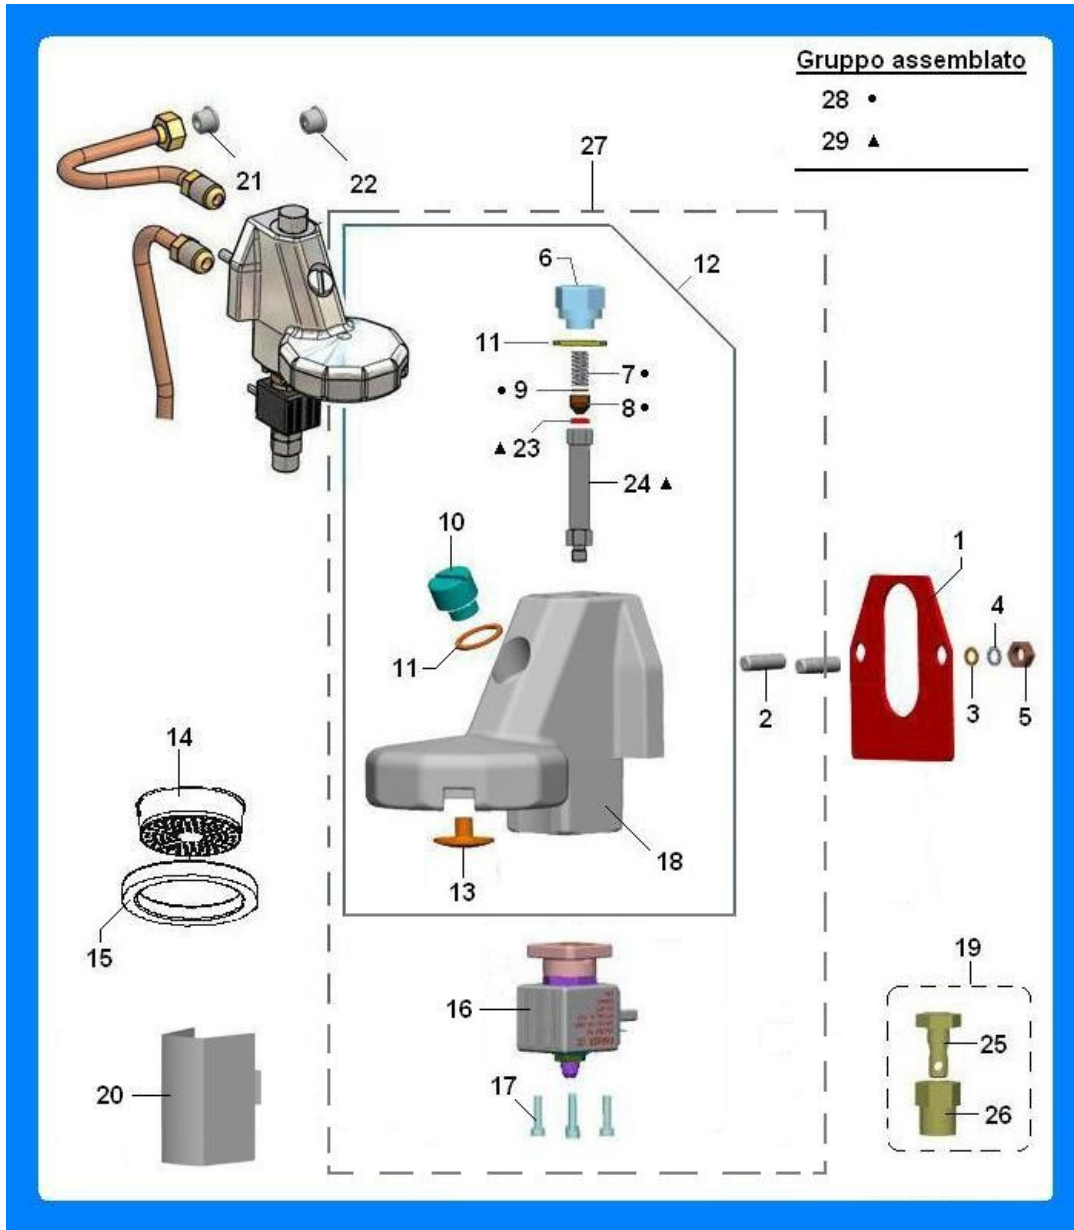

WHOLE GROUP (738)

WHOLE GROUP (738) - Item detail:

Position	Code	Options	Description
1	36361316		Group insulating gasket GEM
2	32346616		M8X27 ZN/B stud screw GEM
3	35160016		Ø 8.3 plain washer
4	35160616		Ø 8.3 self-locking washerODE
5	34103116		8MA hex nutODE
6	43139916		TOP COVER GROUP
7	43125216		spring for gigneur
8	43051116		SOFIA 2GR gigneur GEM
9	43144416		FILTER STAINLESS D7 X GR. AUT.
10	43052416		Coffee group cover GEM
11	18002536		3/8" copper gasketer
12	25034116-01		Lower e.v. group
13	43051216		SOFIA 2GR sprinkler GEM
14	16022711		Shower GEM
15	36361516		Saucer gasket thick.8,5mm GEM
16	25034416		3ways e.v. GEM
17	32065436		4MAX12 TCEI IX screw
18	43143816		COFFEE GROUP SOFIA AUTO
19	04063116		spoutbreaker
20	01888411		SOFIA e.v. cover GEM
21	04056616		tube/4 reducer hole 3,5
22	04056626		tube reducer hole 2mm
23	43113416-01		OR 4x2 SILIC. RED 70 SHORE
24	43144116		column for injector
25	43144716		LONG WATER BREAKER GROUP CHROM
26	43144816		WATER BREAKER G.COVER ES22 H28
27	25035610-01		lower el.valv group assy D.0.7
28	43144616		Injector with spring
29	43144216		column for injector with OR