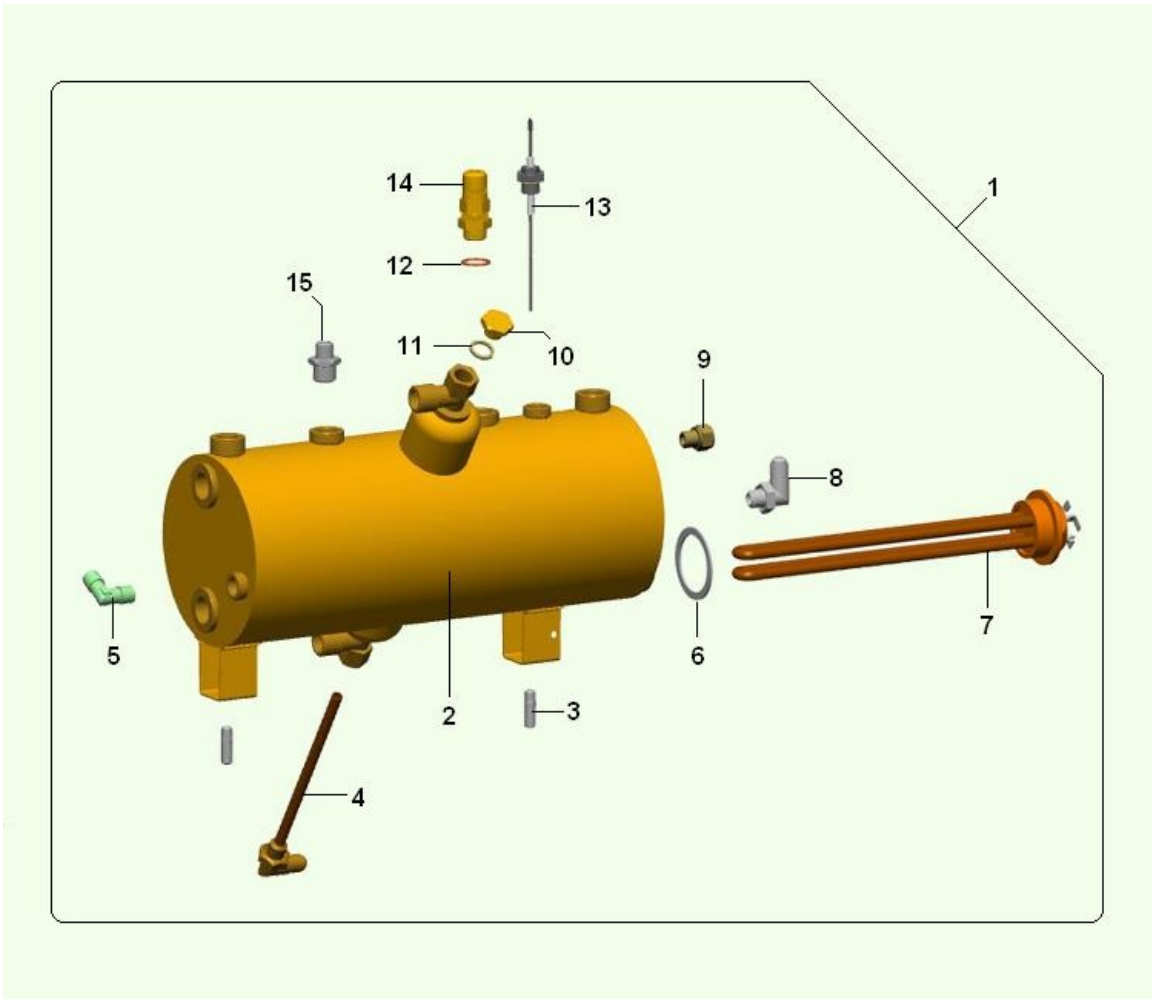

ASSEMBLY BOILER GROUP (1303)

ASSEMBLY BOILER GROUP (1303) - Item detail:

Position	Code	Options	Description
2	09104912		boiler mec/sofia 1gr
3	32346616		M8X27 ZN/B stud screw GEM
4	09103811		INJECTOR PIPE GROUP
5	04056416		1/4 M 1/4 M L joint GEM
6	36361416		Resistance teflon gasket GEM
7	29006911		2GR 5Lt 2400W 220V resistance GEM
8	04056916		Water injector 1/4 L joint GEM
9	04057216		1/4F 1/4M straight nipple
10	04056016		1/4M ISP TAP COD.000141.01.01 GEM
11	36361116		18X13,5X2PTFEtefl.washer1/4capGEM
12	18002536		3/8" copper gasketer
13	26053126		Level probe GEM
14	04056716		3/8 safety valve GEM
15	04057316		NIPLO 1/4 3/3 M.M.