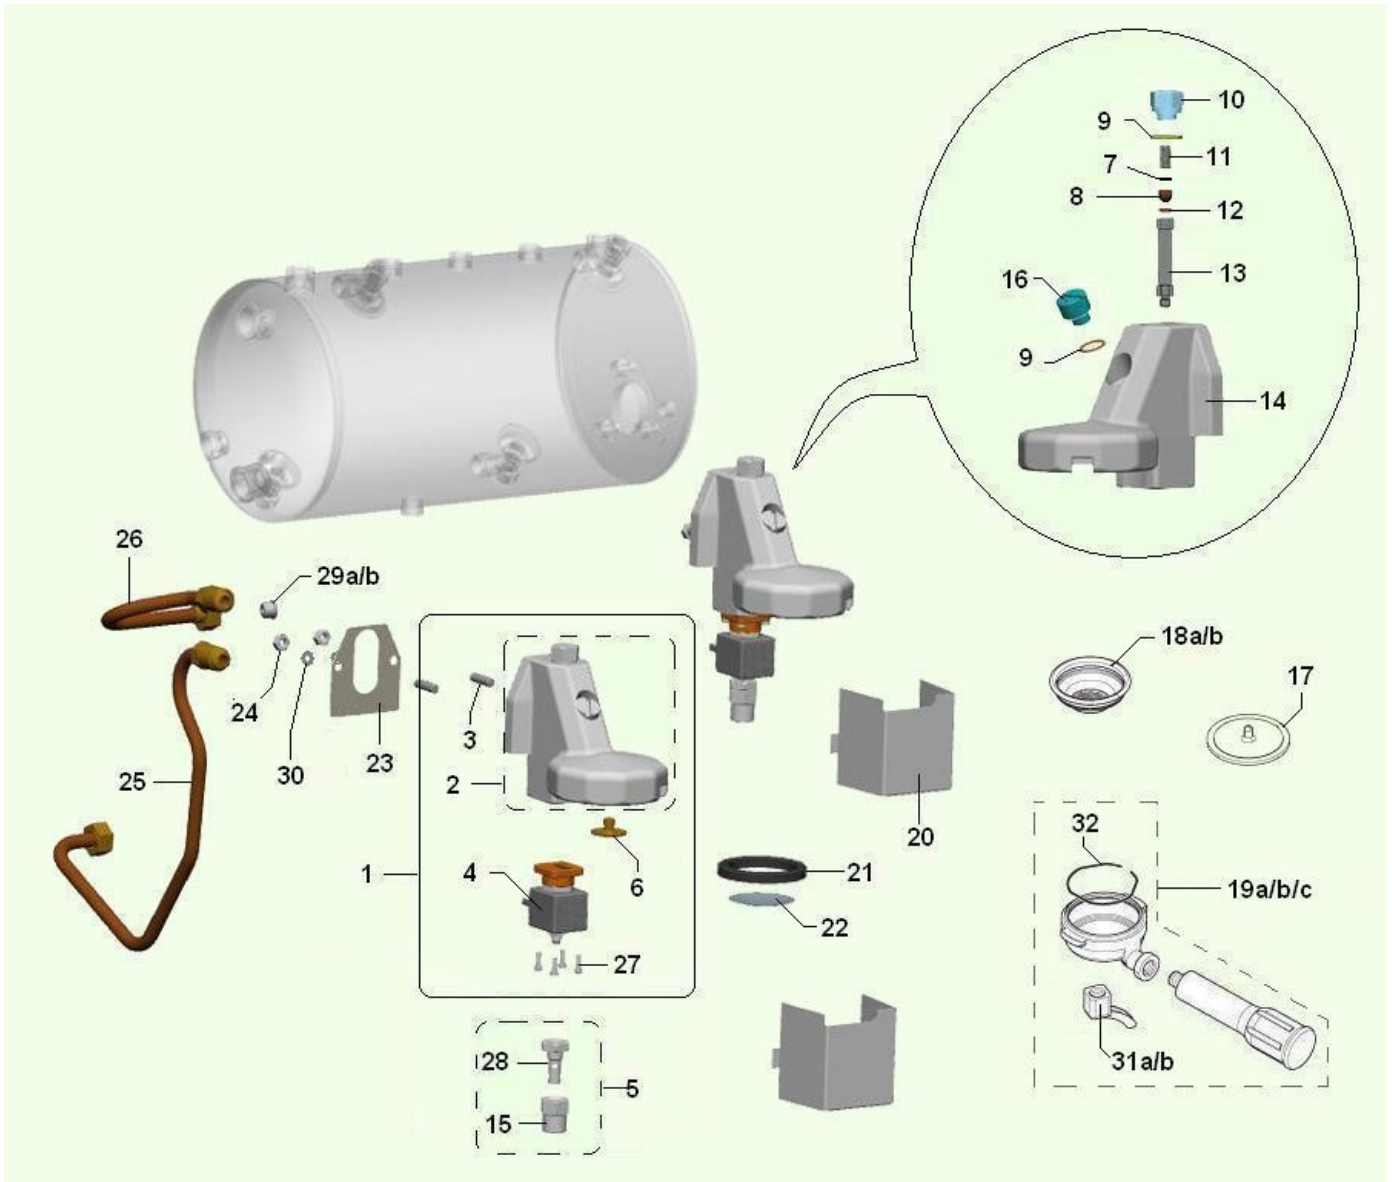

ASSEMBLY GROUP BOTTOM EV (1213)

ASSEMBLY GROUP BOTTOM EV (1213) - Item detail:

Position	Code	Options	Description
1	25035610-01		lower el.valv group assy D.0.7
2	25034116-01		Lower e.v. group
3	32346616		M8X27 ZN/B stud screw GEM
4	25034416		3ways e.v. GEM
5	04063116		spoutbreaker
6	43051216		SOFIA 2GR sprinkler GEM
7	43144416		FILTER STAINLESS D7 X GR. AUT.
8	43051116		SOFIA 2GR gigneur GEM
9	18002536		3/8" copper gasketer
10	43139916		TOP COVER GROUP
11	43125216		spring for gigneur
12	43113416-01		OR 4x2 SILIC. RED 70 SHORE
13	43144116		column for injector
14	43143816		COFFEE GROUP SOFIA AUTO
15	43144816		WATER BREAKER G.COVER ES22 H28
16	43052416		Coffee group cover GEM
17	05257215		Blind membrane filter GEM
18	16022811		1 coffee filter GEM
18	16022911		2 coffees filter GEM
19	12049210		filter holder 1cup
19	12049310		filter holder 2cups
19	43146616		FILTER HOLDER CAPS EP 2 DOSES
20	01902811		SOFIA group e.v. cover
21	36361516		Saucer gasket thick .8,5mm GEM
22	16022711		Shower GEM
23	36361316		Group insulating gasket GEM
24	34103116		8MA hex nutODE
25	09102811		Group return pipe GEM
26	09102911		Group outward pipe
27	32065436		4MAX12 TCEI IX screw
28	43144716		LONG WATER BREAKER GROUP CHROM
29	04056616		tube/4 reducer hole 3,5
29	04056626		tube reducer hole 2mm
30	35153716		washer D. 8,4 ZN
31	43051816		1way filter carrier spout GEM
31	43052116		2 coffees spout GEM
32	43051916		Filter fixing spring GEM