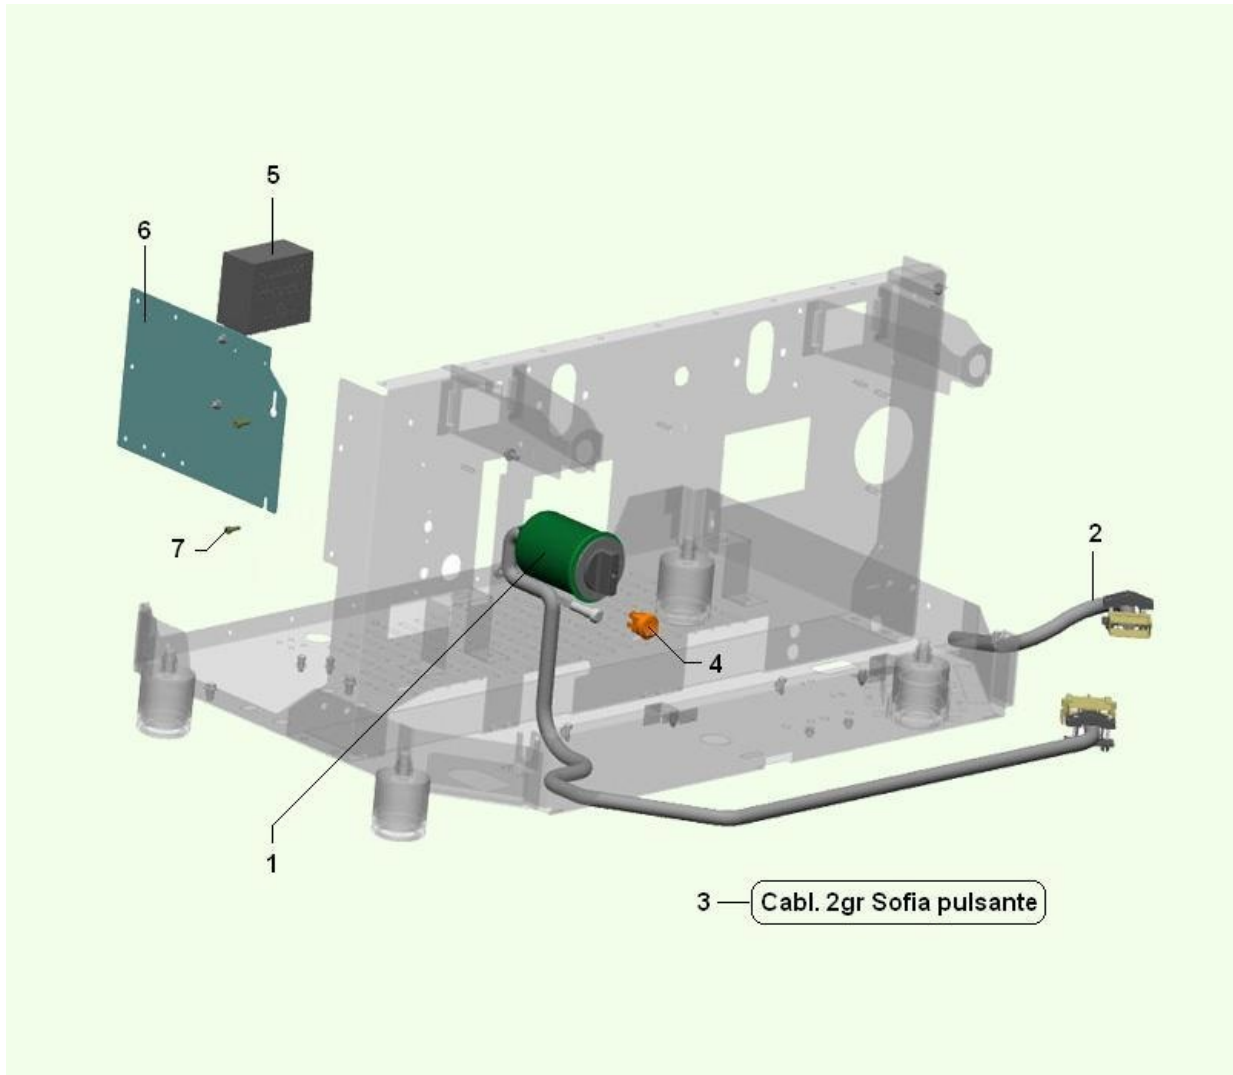

ELECTRIC COMPONENTS (1224)

ELECTRIC COMPONENTS (1224) - Item detail:

Position	Code	Options	Description
1	26055636		3phase switch w/prot+conn 2gr
2	22199722		cable 380V Lucia L=2500
3	22191812-01		cable for sofia 2gr button
4	26057916-01		bipolar switch d.20
5	26053616		220V level damper GEM
6	06028112L09		electric box support plate
7	32065436		4MAX12 TCEI IX screw