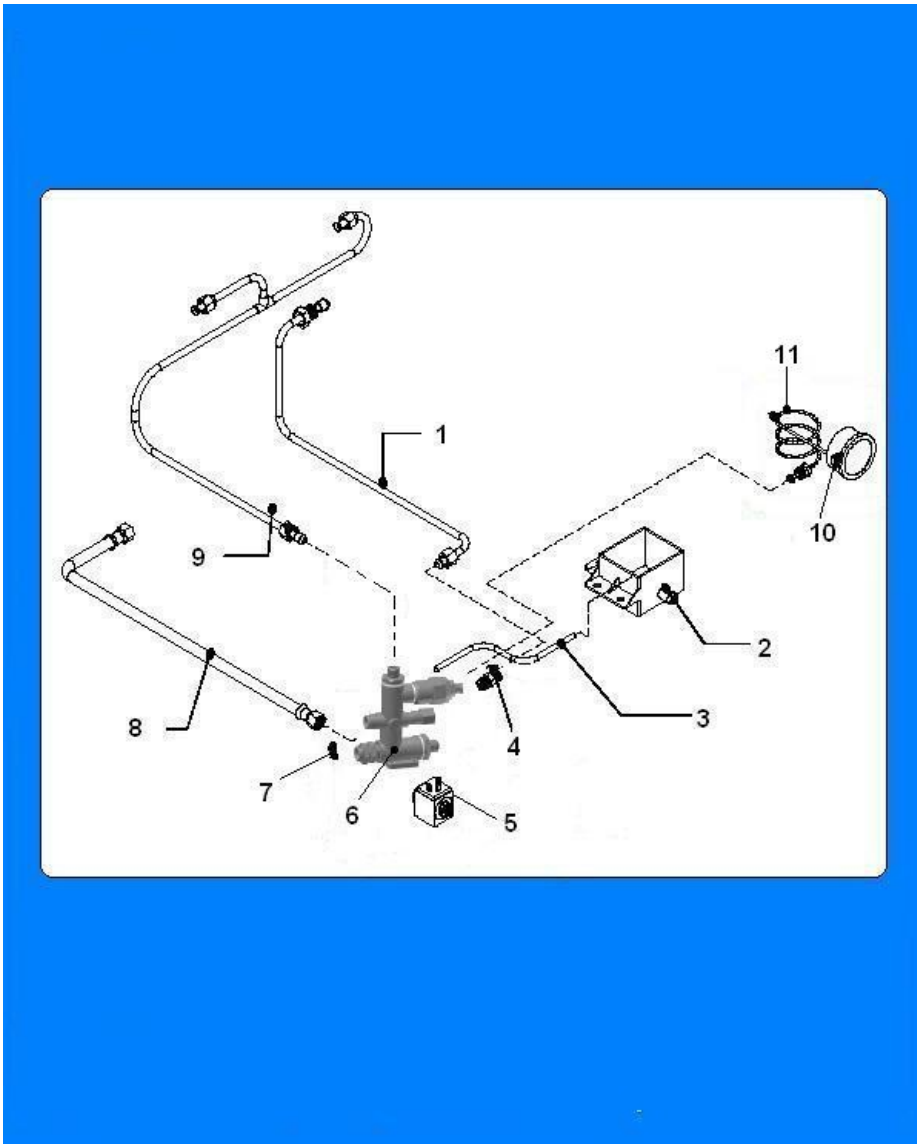

BLOCK PIPES (741)

BLOCK PIPES (741) - Item detail:

Position	Code	Options	Description
1	09102711		Water charge pipe GEM
2	05256815		Drain tray GEM
3	09087843-02		7x11 brown silicone pipe
4	04055516		1/4 M/M nipple GEM
5	25034316		2ways e.v. GEM
6	04055126		Light ingot
7	32100316		5max12 br tcei screw
9	09103121		SOFIA 2GR valve pipe GEM
10	25034716-01		MANOM.ø50 0:16 BARG1/8 MP50CAP
11	25038126		COPPER CAPIL. 1x2x850 RIV.PVC