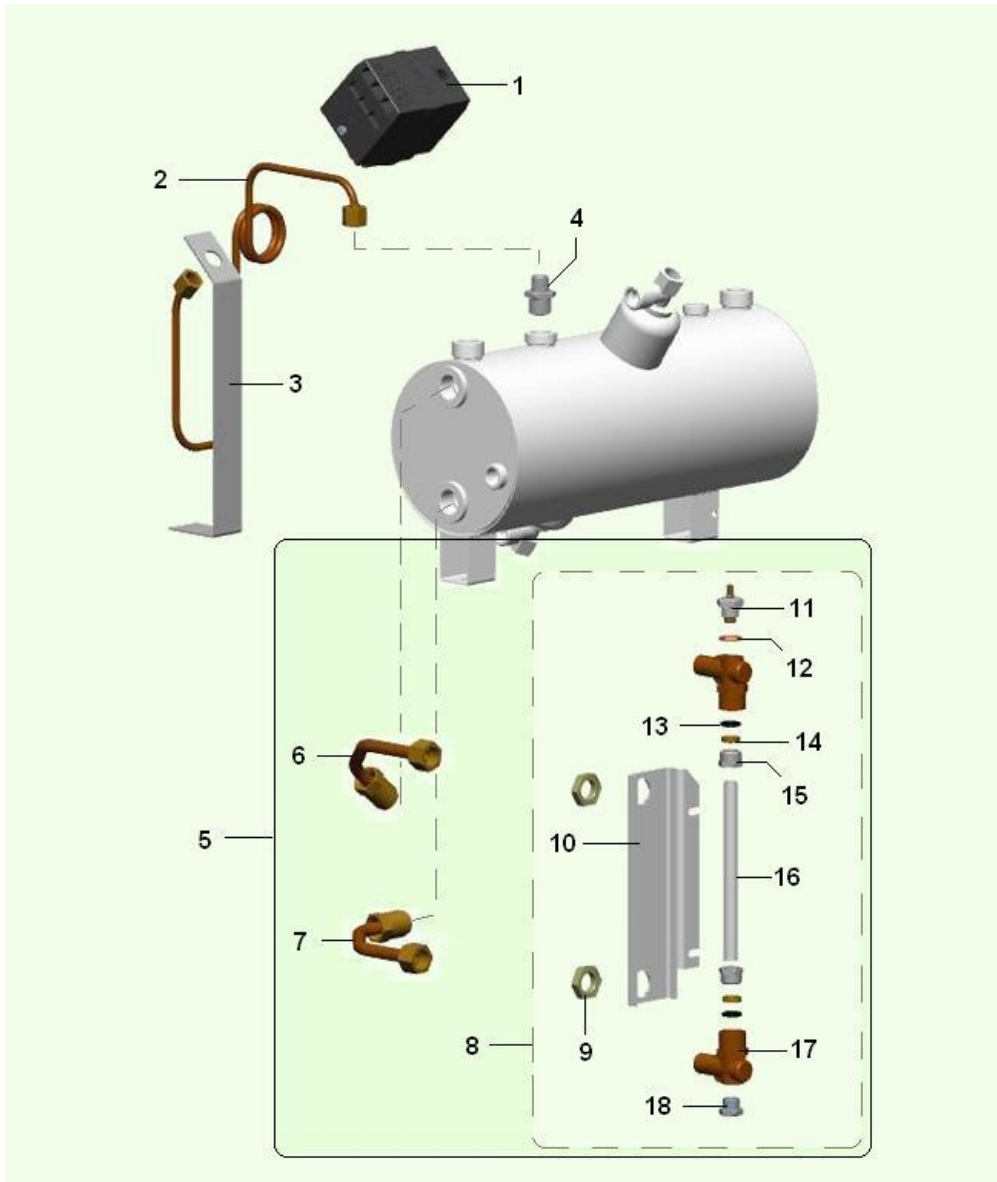

PRESSURESTAT - GLASS LEVEL (1309)

PRESSURESTAT - GLASS LEVEL (1309) - Item detail:

Position	Code	Options	Description
1	25034526		Pressure switch SIRAI
2	09103711		Pressure switch pipe GEM
3	01891811		manostat support bracket sof1g
4	04057316		NIPLO 1/4 3/3 M.M.
5	43063910		GLASS LEVEL WITH PIPES ASSY
6	09103621		Upper level pipe GEM
7	09103611		Lower level pipe GEM
8	05265410		level glass assembly
9	19117411		3/8 ferrule GEM
10	01886711L70		Water charge/drain stirrup GEM
11	04056816		Air emptiness valve GEM
12	18002526		1/4" copper gasketer
13	36361216		Level gasket GEM
14	19117611		Level fix ferrule GEM
15	19117511		Level gasket guide ferrule GEM
16	05256515		Level glass GEM
17	04055216		Outer level body GEM
18	04055316		1/4 male cap GEM