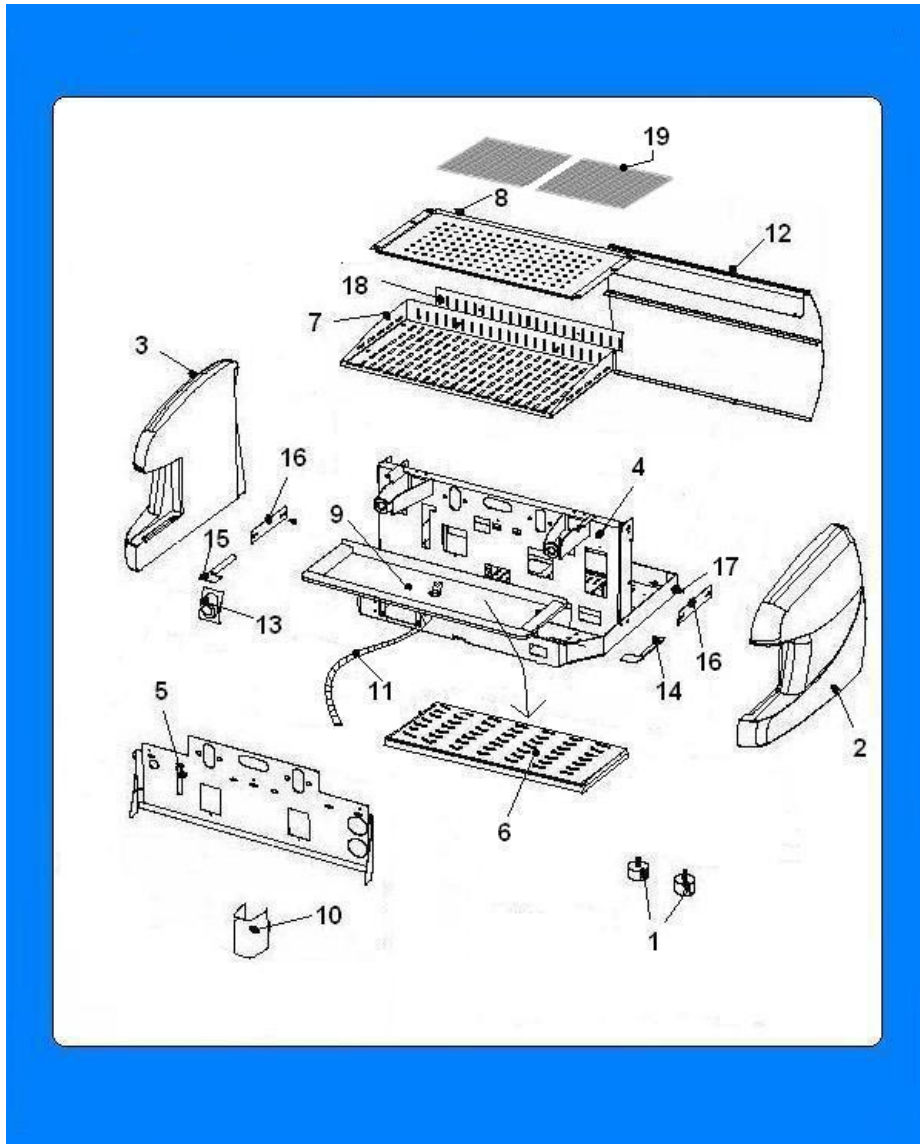

FRAME (733)

FRAME (733) - Item detail:

Position	Code	Options	Description
1	21058211		chromed toothsie H.22GEM
2	05257615L61		Silver RT flank GEM
2	05257615L65		Black anthracite RT flank GEM
2	05257615L62		Metallized blue RT flank GEM
2	05257615L63		Lucid bronze RT flank GEM
2	05257615L66		2768C Blue RT flank GEM
2	05257615L67		Lucid red RT flank GEM
2	05257615L68		Metallized red RT flank GEM
2	05257615L64		MASTRO RT flank GEM
2	05257615L69		VARENNA RT flank GEM
3	05257715L61		Silver LT flank GEM
3	05257715L65		Black anthracite LT flank GEM
3	05257715L62		Metallized blue LT flank GEM
3	05257715L63		Lucid bronze LT flank GEM
3	05257715L66		2768C Blue LT flank GEM
3	05257715L67		Lucid red LT flank GEM
3	05257715L68		Metallized red LT flank GEM
3	05257715L64		MASTRO LT flank GEM
3	05257715L69		VARENNA LT flank GEM
4	01887711L09		SOF.2GR lucid black base frame
5	01887811		SOFIA 2GR inox frontal panel GEM
6	01887521		high tray grid sofia 2grGEM
9	06025912		drops tray assy sofia 2gr
10	01888411		SOFIA e.v. cover GEM
11	09104513		Reinforced drain pipe GEM
12	01888611		SOFIA 2GR rear panel GEM
13	05257315		Prefomed tab GEM
14	01888811		SOFIA RT lower basin protect. GEM
15	01888911		SOFIA LT lower basin protect. GEM
16	01888711L09		BlackSofia RT/LT flanks fixingGEM
17	19117711		Body support pin GEM
18	06026012		cupsheater grid assy sofia2gr
19	05256915		PLASTIC GRID CUPS-HOLDER