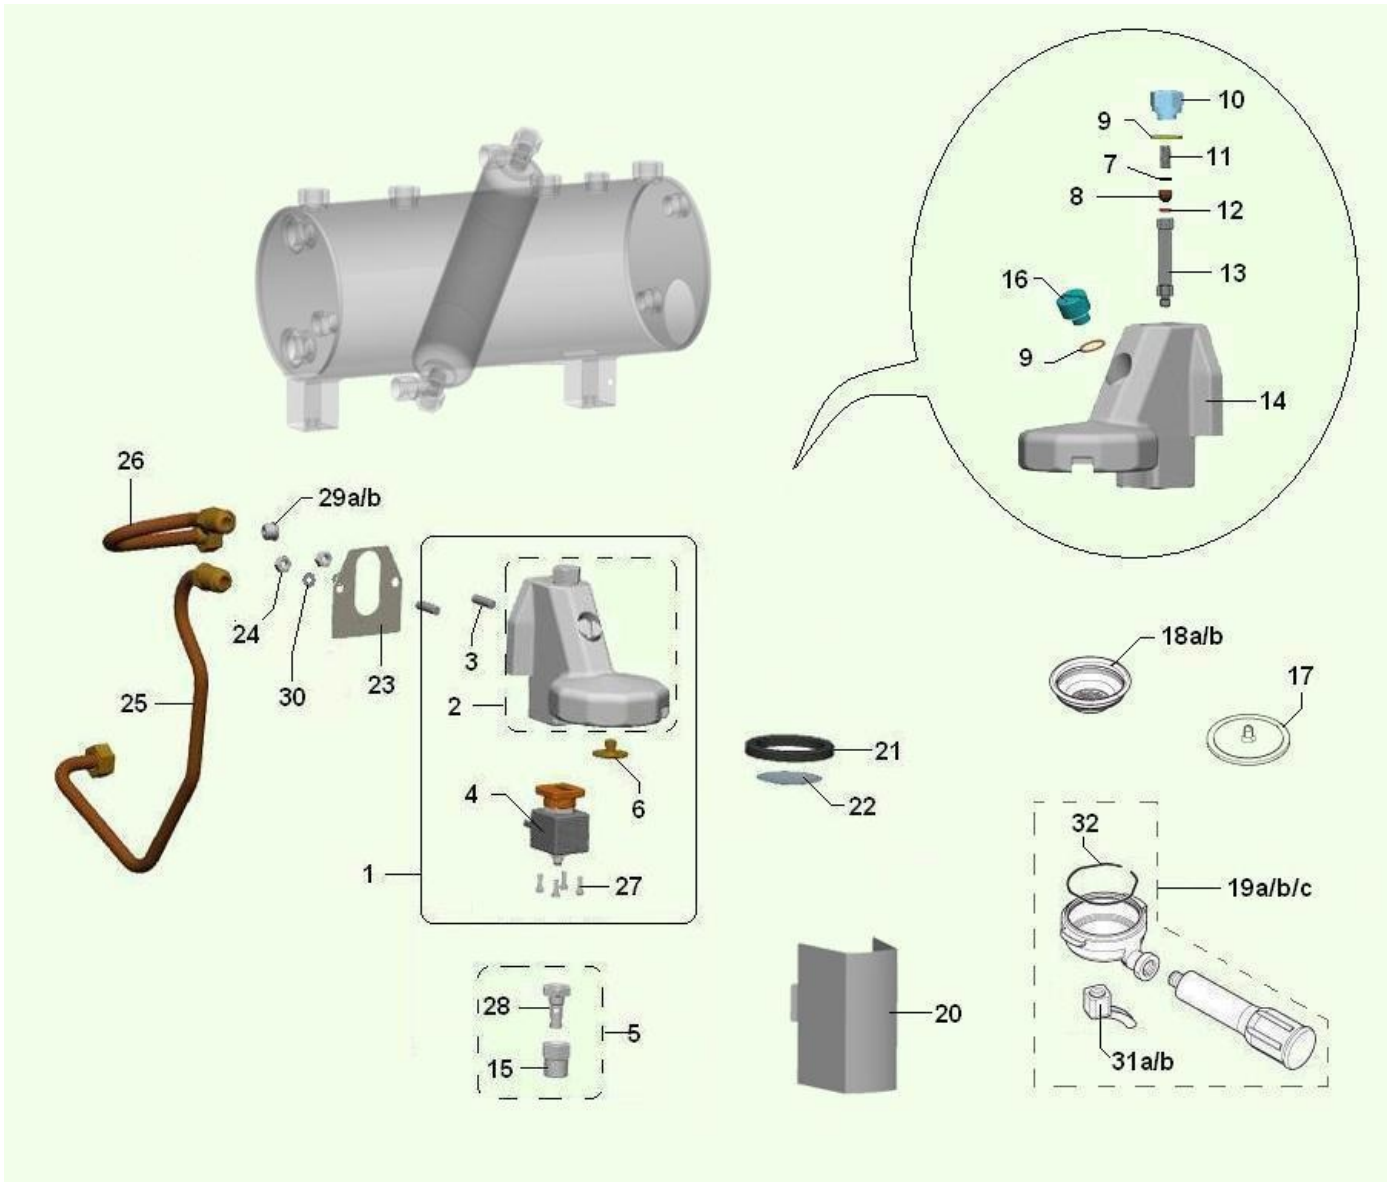

LOWER EV GROUP ASSEMBLE (1304)

LOWER EV GROUP ASSEMBLE (1304) - Item detail:

Position	Code	Options	Description
1	25035610-01		lower el.valv group assy D.0.7
2	25034116-01		Lower e.v. group
3	32346616		M8X27 ZN/B stud screw GEM
4	25034416		3ways e.v. GEM
5	04063116		spoutbreaker
6	43051216		SOFIA 2GR sprinkler GEM
7	43144416		FILTER STAINLESS D7 X GR. AUT.
8	43051116		SOFIA 2GR gigneur GEM
9	18002536		3/8" copper gasketer
10	43139916		TOP COVER GROUP
11	43125216		spring for gigneur
12	43113416-01		OR 4x2 SILIC. RED 70 SHORE
13	43144116		column for injector
14	43143816		COFFEE GROUP SOFIA AUTO
15	43144816		WATER BREAKER G.COVER ES22 H28
16	43052416		Coffee group cover GEM
17	05257215		Blind membrane filter GEM
18	16022811		1 coffee filter GEM
18	16022911		2 coffees filter GEM
19	12049210		filter holder 1cup
19	12049310		filter holder 2cups
19	43146616		FILTER HOLDER CAPS EP 2 DOSES
20	01888411		SOFIA e.v. cover GEM
21	36361516		Saucer gasket thick.8,5mm GEM
22	16022711		Shower GEM
23	36361316		Group insulating gasket GEM
24	34103116		8MA hex nutODE
25	09102811		Group return pipe GEM
26	09102911		Group outward pipe
27	32065436		4MAX12 TCEI IX screw
28	43144716		LONG WATER BREAKER GROUP CHROM
29	04056616		tube/4 reducer hole 3,5
29	04056626		tube reducer hole 2mm
30	35153716		washer D. 8,4 ZN
31	43051816		1way filter carrier spout GEM
31	43052116		2 coffees spout GEM
32	43051916		Filter fixing spring GEM