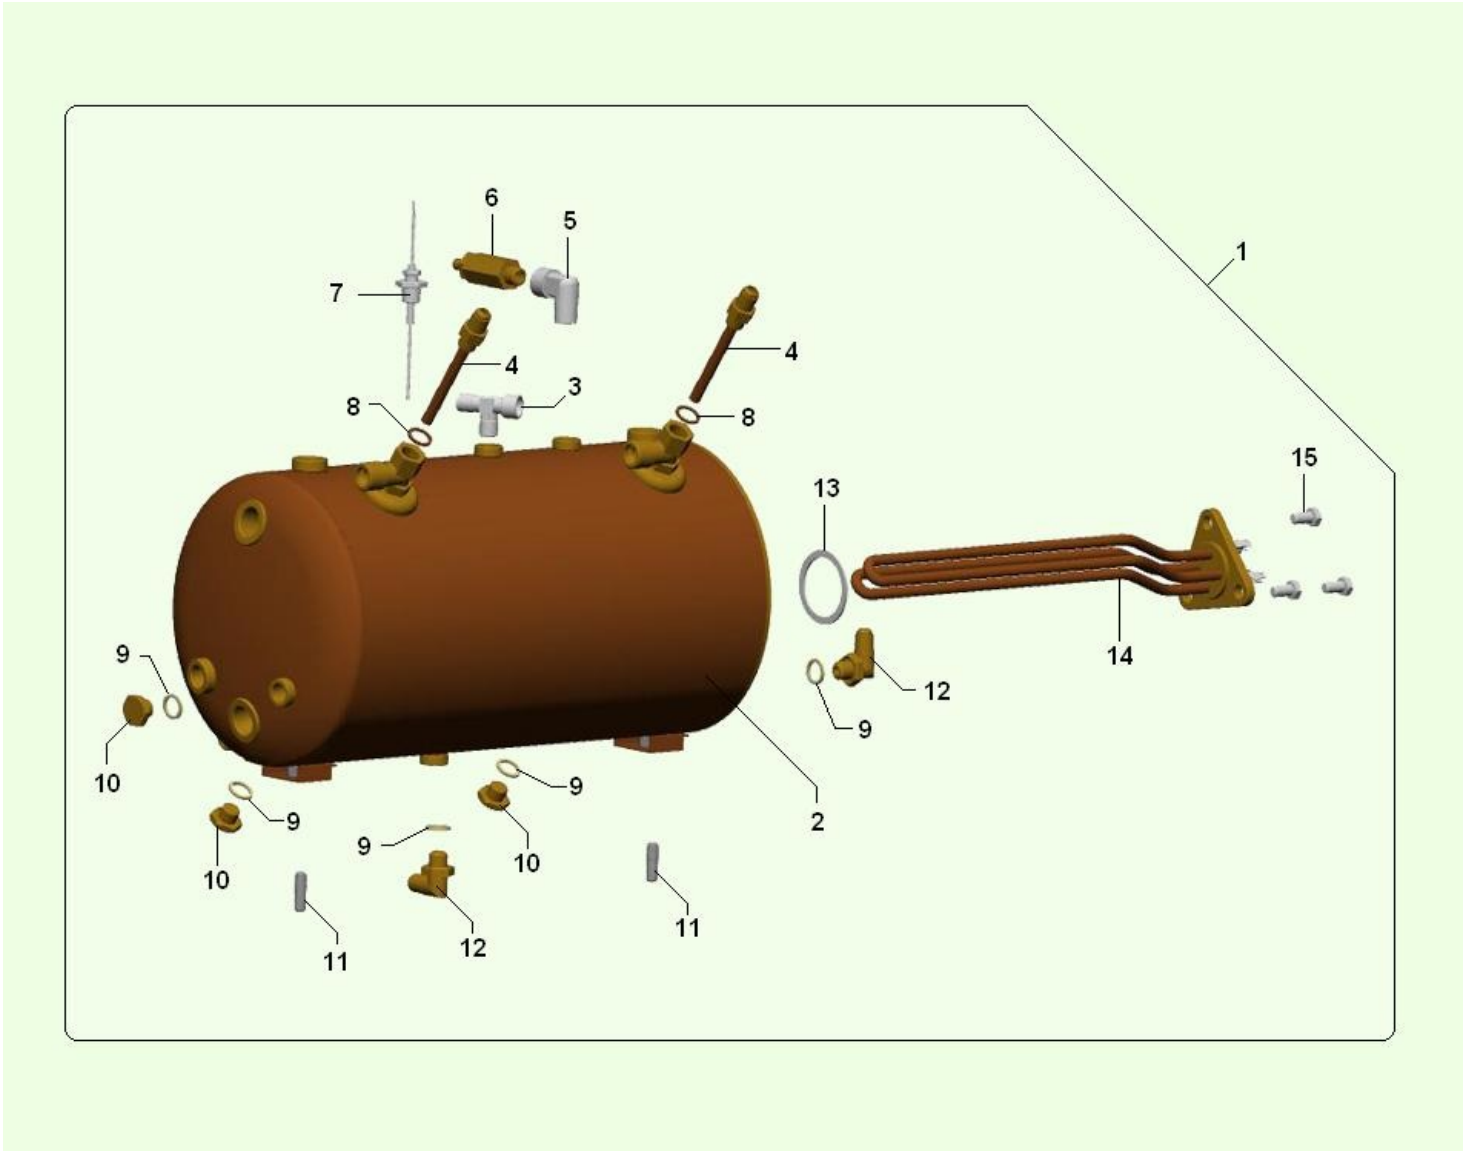

ASSEMBLY BOILER 2GR (1215)

ASSEMBLY BOILER 2GR (1215) - Item detail:

Position	Code	Options	Description
1	85005840		boiler assembly sofia 2gr
2	09104732		boiler Lucia 2gr
3	04057016		1/4M 1/4M 1/4F T joint GEM
4	09105011		injector pipe 70mm
5	04056316		1/4 M/F L joint GEM
6	04056736		1/4 1.6BAR (554/C)safety valve
7	26053126		Level probe GEM
8	18002526		1/4" copper gasketer
9	36361116		18X13,5X2PTFEtefl.washer1/4capGEM
10	04056016		1/4M ISP TAP COD.000141.01.01 GEM
11	32346616		M8X27 ZN/B stud screw GEM
12	04056916		Water injector 1/4 L joint GEM
13	36361416		Resistance teflon gasket GEM
14	29007021		3000W230V 2GR resist w/faston
15	32160416		SCREW TE 8 Mx16 STA/GALVANIZE