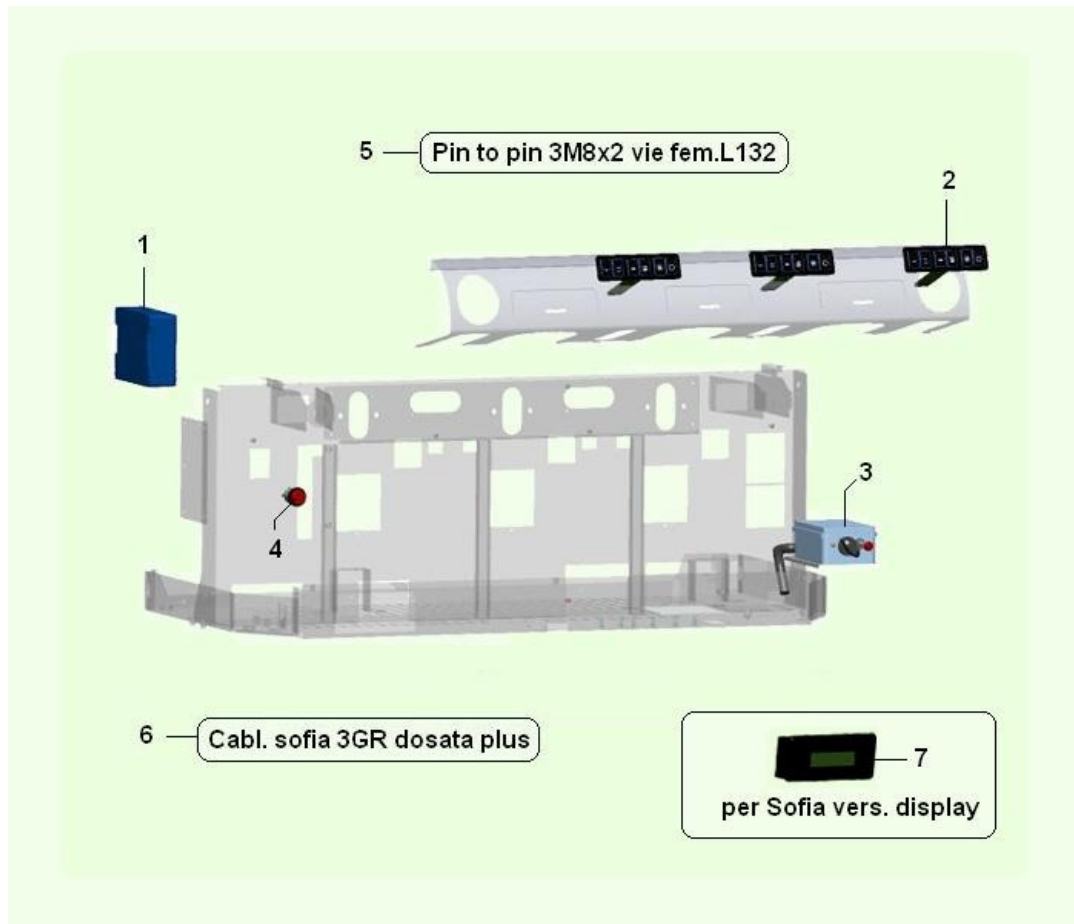

ELECTRIC PARTS (1318)

ELECTRIC PARTS (1318) - Item detail:

Position	Code	Options	Description
1	26056816		board for horeca machines
2	30267621		Horeca keypad with male conn.
3	26053226		Switch triphasic box shaft 35 GEM
4	26053416		Red unipolar button w/light GEM
5	22187412-01		Pin to pin 3M 8X2 2w. fem.L132
6	22187132		cable for sofia 3gr dosed plus
7	24021716		LCD Display interface board GEM