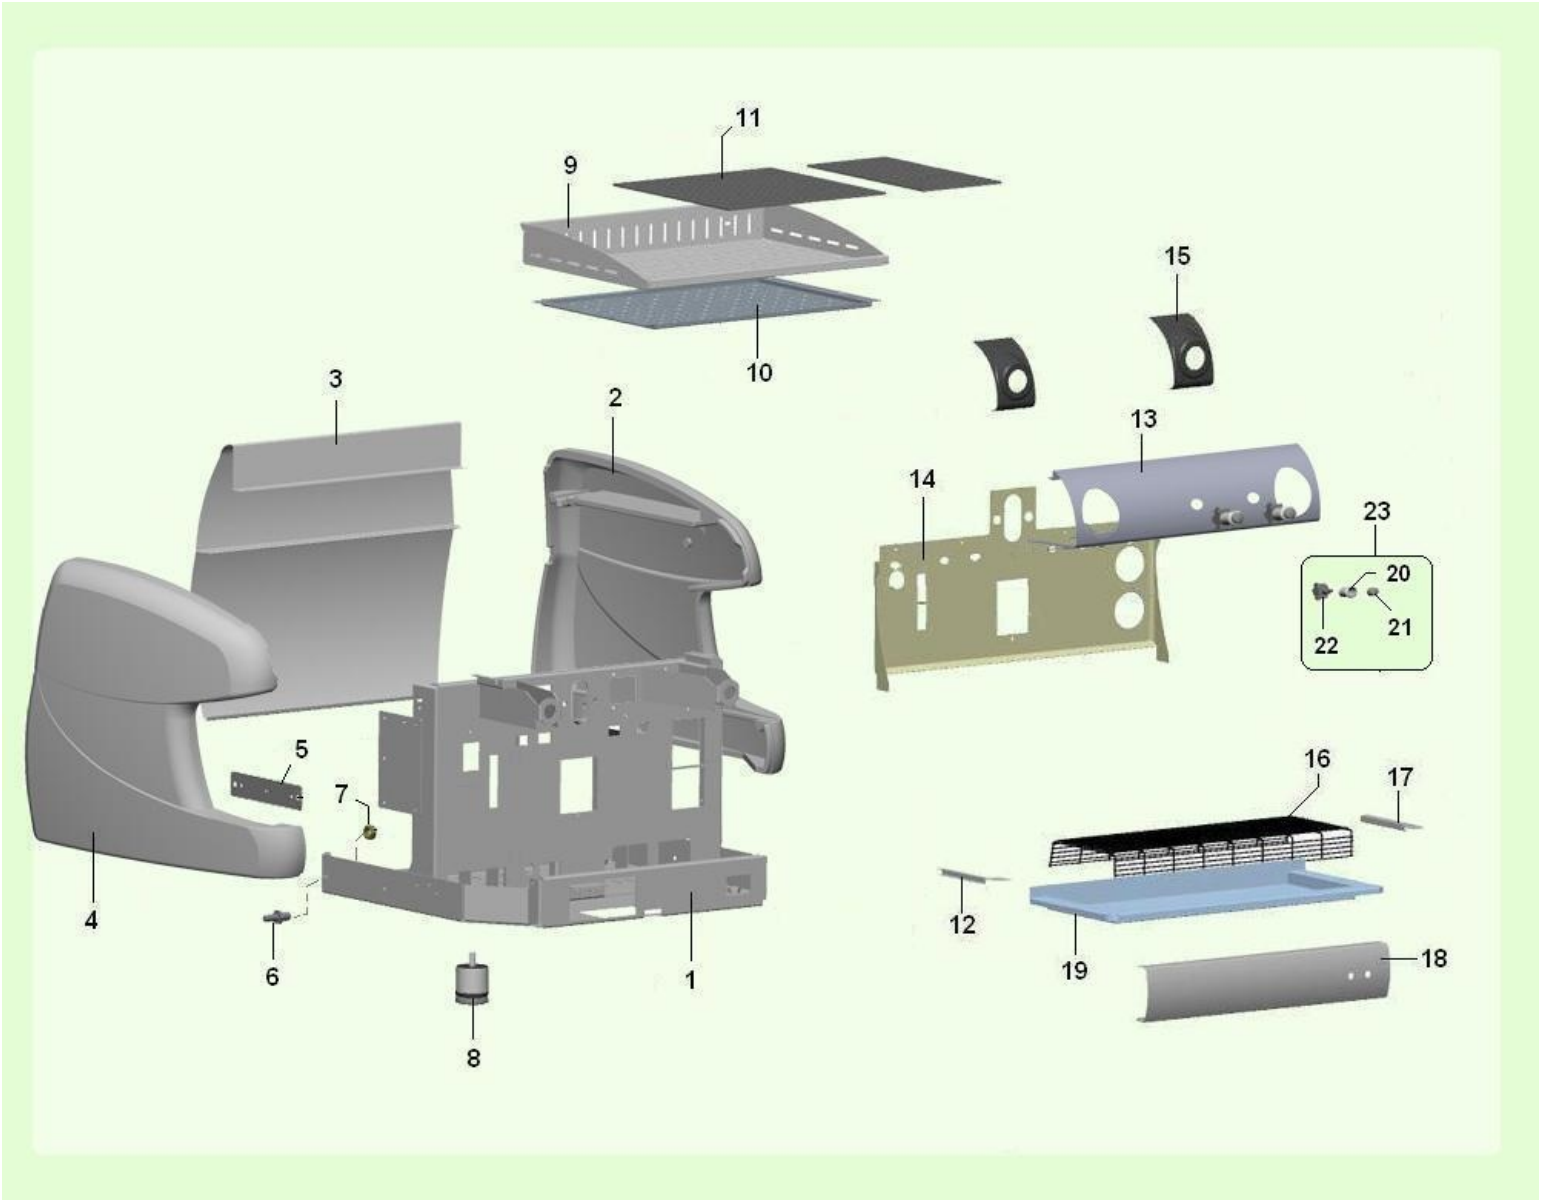

LOOM AND COMPLETION PARTS (1310)

LOOM AND COMPLETION PARTS (1310) - Item detail:

Position	Code	Options	Description
1	01891112-01L09		basic structure sofia 1gr
2	05257615L61		Silver RT flank GEM
2	05257615L81		RED SIDE COVER DX RAL 3020
2	05257615L80		WHITE SIDE COVER DX RAL 9016
3	06044212-01		posterior panel assy sof1gr IX
4	05257715L61		Silver LT flank GEM
4	05257715L81		RED SIDE COVER SX RAL 3020
4	05257715L80		WHITE SIDE COVER SX RAL 9016
5	01888711L09		BlackSofia RT/LT flanks fixingGEM
6	19117016-01		BVM952 roof pin
7	36361016		WASHERS TEFLON PTFE 10X4 SP2
8	21058211		chromed toothsie H.22GEM
9	01891211		cupstrest tray sofia 1gr
10	01891311		SOFIA 1GR cups basin grid
11	05256915		PLASTIC GRID CUPS-HOLDER
12	01888911-01		LOWER PROTEC. BASIN SOFIA DX
13	01892221		sofia1gr butt pl control mask
14	01891011-01		frontside panel iX sofia 1gr
15	05257315		Preformed tab GEM
16	01891611-01		high grid IX for sof1gr tray
17	01888811-01		LOWER PROTEC. BASIN SOFIA DX
18	01892021		low front panel sof1gr plus
19	06043612		drops basin assy sofia 1gr
20	05256615		DY chromium-plated oval supp. GEM
21	05256715		Black oval DY button GEM
22	26053516		16/A 250V bipolar switch GEM
23	43052810		Bipolar switch w/supp+button GEM