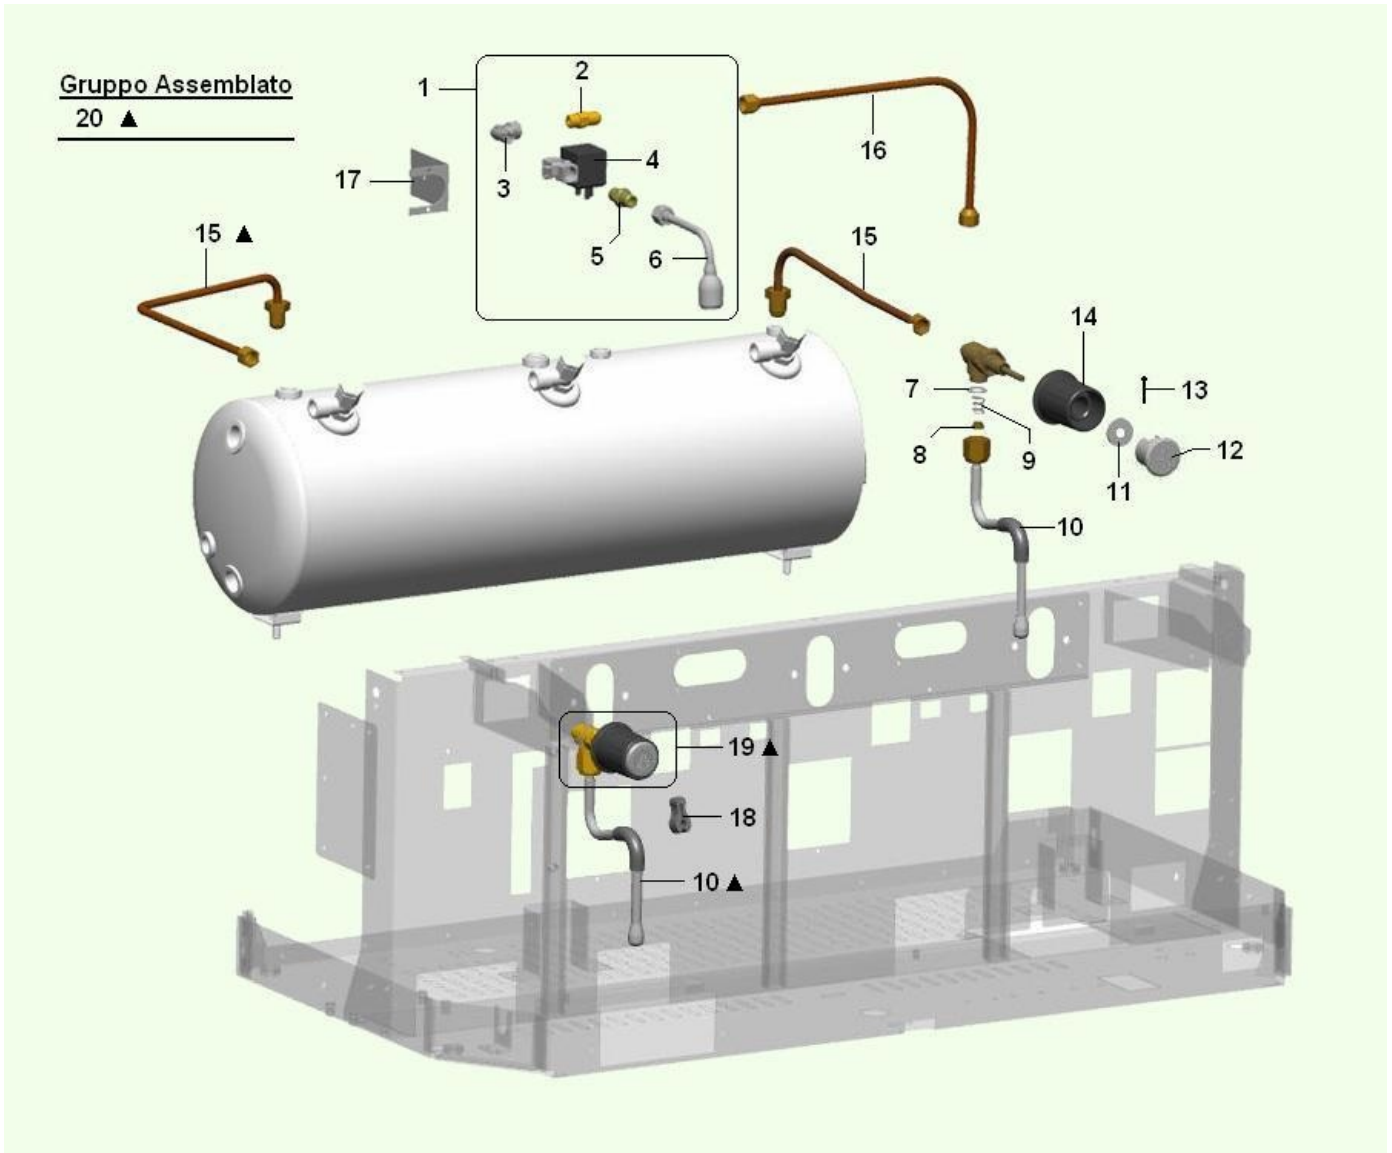

STEAM / WATER NOZZLE (1315)

STEAM / WATER NOZZLE (1315) - Item detail:

Position	Code	Options	Description
1	04061610		ASS. WATER SAMPL. W/WAND
2	04057116		Fan 1/4 1/4 conic nipple GEM
3	04056316		1/4 M/F L joint GEM
4	25034216		1/4 220V 2ways e.v. GEM
5	04055516		1/4 M/M nipple GEM
6	04054916		Water charge nozzle GEM
7	18011011		21x16,8x2 PTFE teflon washer GEM
8	04058316		Water/steam nozz. spring slideGEM
9	07034711		Water/steam/cap nozzle spring GEM
10	04060116		steam arm IX L.160
11	35158016		6,5X18X1,5 ZN plain washer
12	05276525		cap for steam tap knob
13	33057626		SPLIT PIN D. 1.5x15 STAINLESS
14	05276615		KNOB TAP WATER/STEAM
15	09103011		RT/LT steam pipe GEM
16	09103311		Hot water charge pipe GEM
17	01888311-01		SUPP. SOLENOID SOFIA IX
18	05257115		PLASTIC TONGS for STEAM WAND
19	04055916		Water steam body tap GEM
20	04061320-01		ASS.STEAM WAND TAP SOFIA