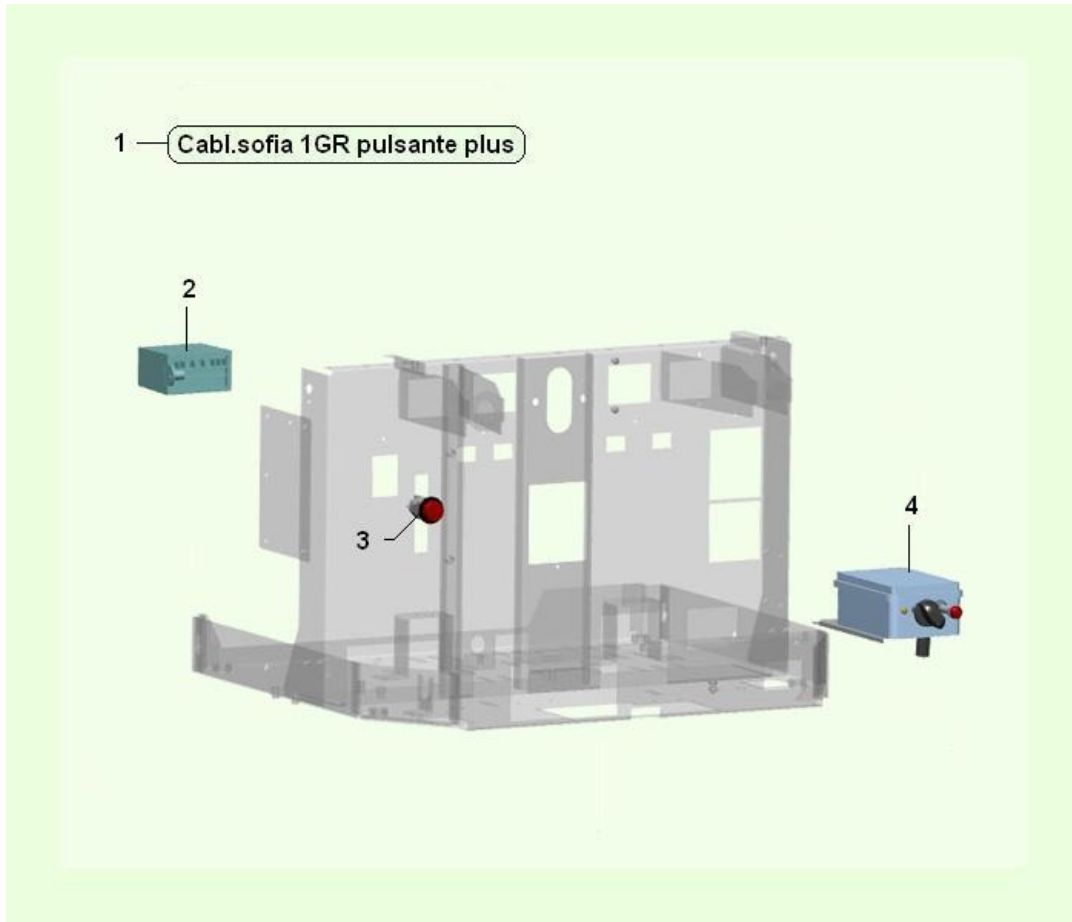

ELECTRIC PARTS (1311)

ELECTRIC PARTS (1311) - Item detail:

Position	Code	Options	Description
1	22188522		sofia button 1gr plus cable
2	26053616		220V level damper GEM
3	26053416		Red unipolar button w/light GEM
4	26053226		Switch triphasic box shaft 35 GEM