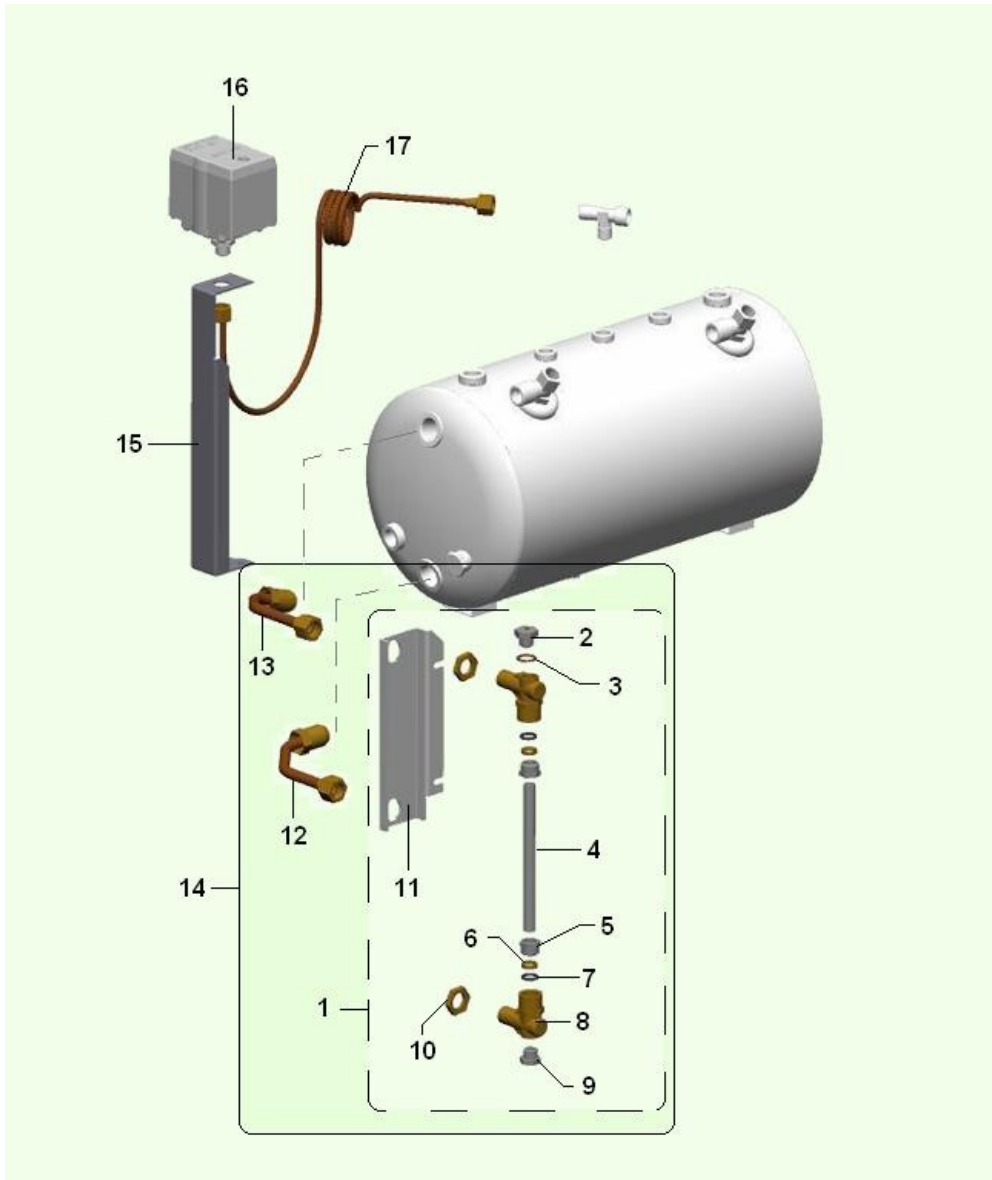

GLASS LEVEL - PRESSOSTAT (1216)

GLASS LEVEL - PRESSOSTAT (1216) - Item detail:

Position	Code	Options	Description
1	05265410		level glass assembly
2	04056816		Air emptiness valve GEM
3	18002526		1/4" copper gasketer
4	05256515		Level glass GEM
5	19117611		Level fix ferrule GEM
6	19117511		Level gasket guide ferrule GEM
7	36361216		Level gasket GEM
8	04055216		Outer level body GEM
9	04055316		1/4 male cap GEM
10	19117411		3/8 ferrule GEM
11	01886711L70		Water charge/drain stirrup GEM
12	09103611		Lower level pipe GEM
13	09103621		Upper level pipe GEM
14	43063910		GLASS LEVEL WITH PIPES ASSY
15	01902311L09		STAFFA FISS. PRESSOSTATO
16	25034526		Pressure switch SIRAI
17	09103711		Pressure switch pipe GEM