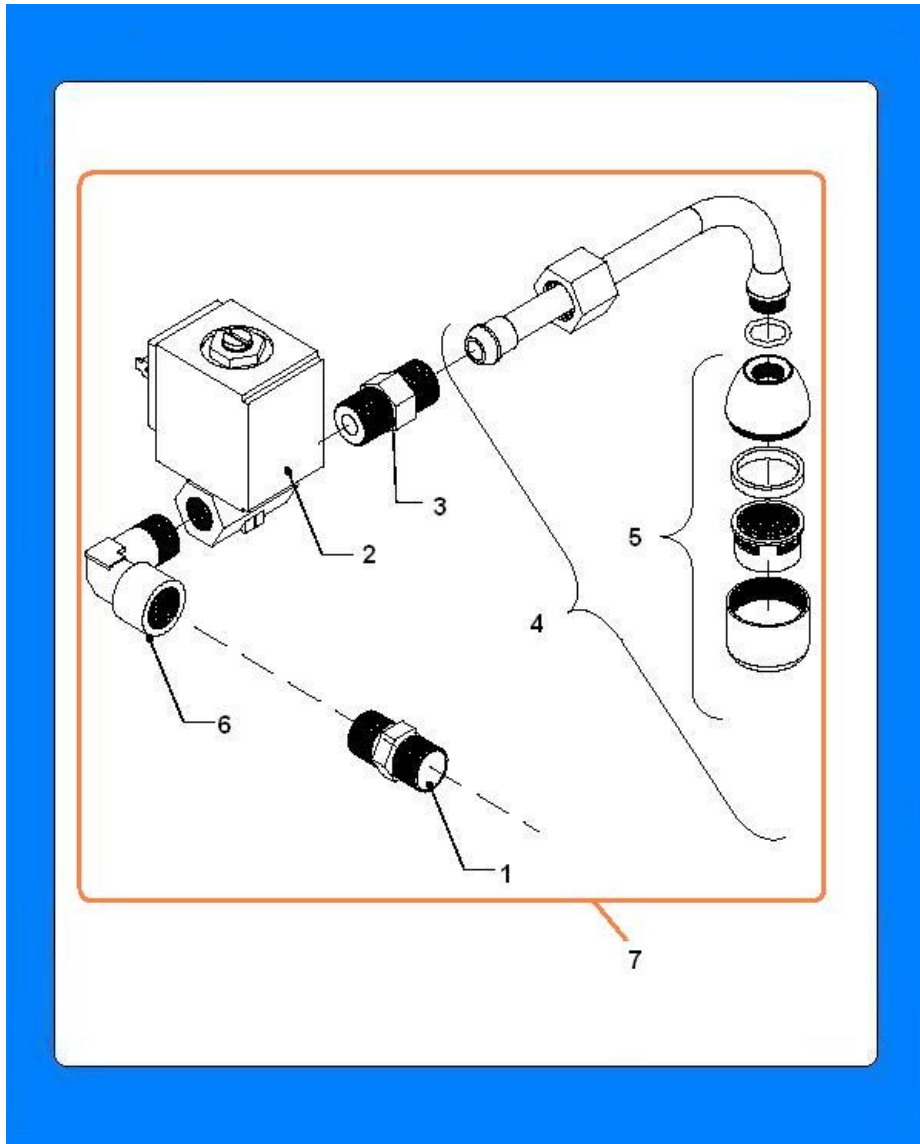

SAMPLING WATER ACHIEVEMENT (739)

SAMPLING WATER ACHIEVEMENT (739) - Item detail:

Position	Code	Options	Description
1	04057116		Fan 1/4 1/4 conic nipple GEM
2	25034216		1/4 220V 2ways e.v. GEM
3	04055516		1/4 M/M nipple GEM
4	04054916		Water charge nozzle GEM
5	43052616		Breakwater with joint GEM
6	04056316		1/4 M/F L joint GEM
7	04061610		ASS. WATER SAMPL. W/WAND