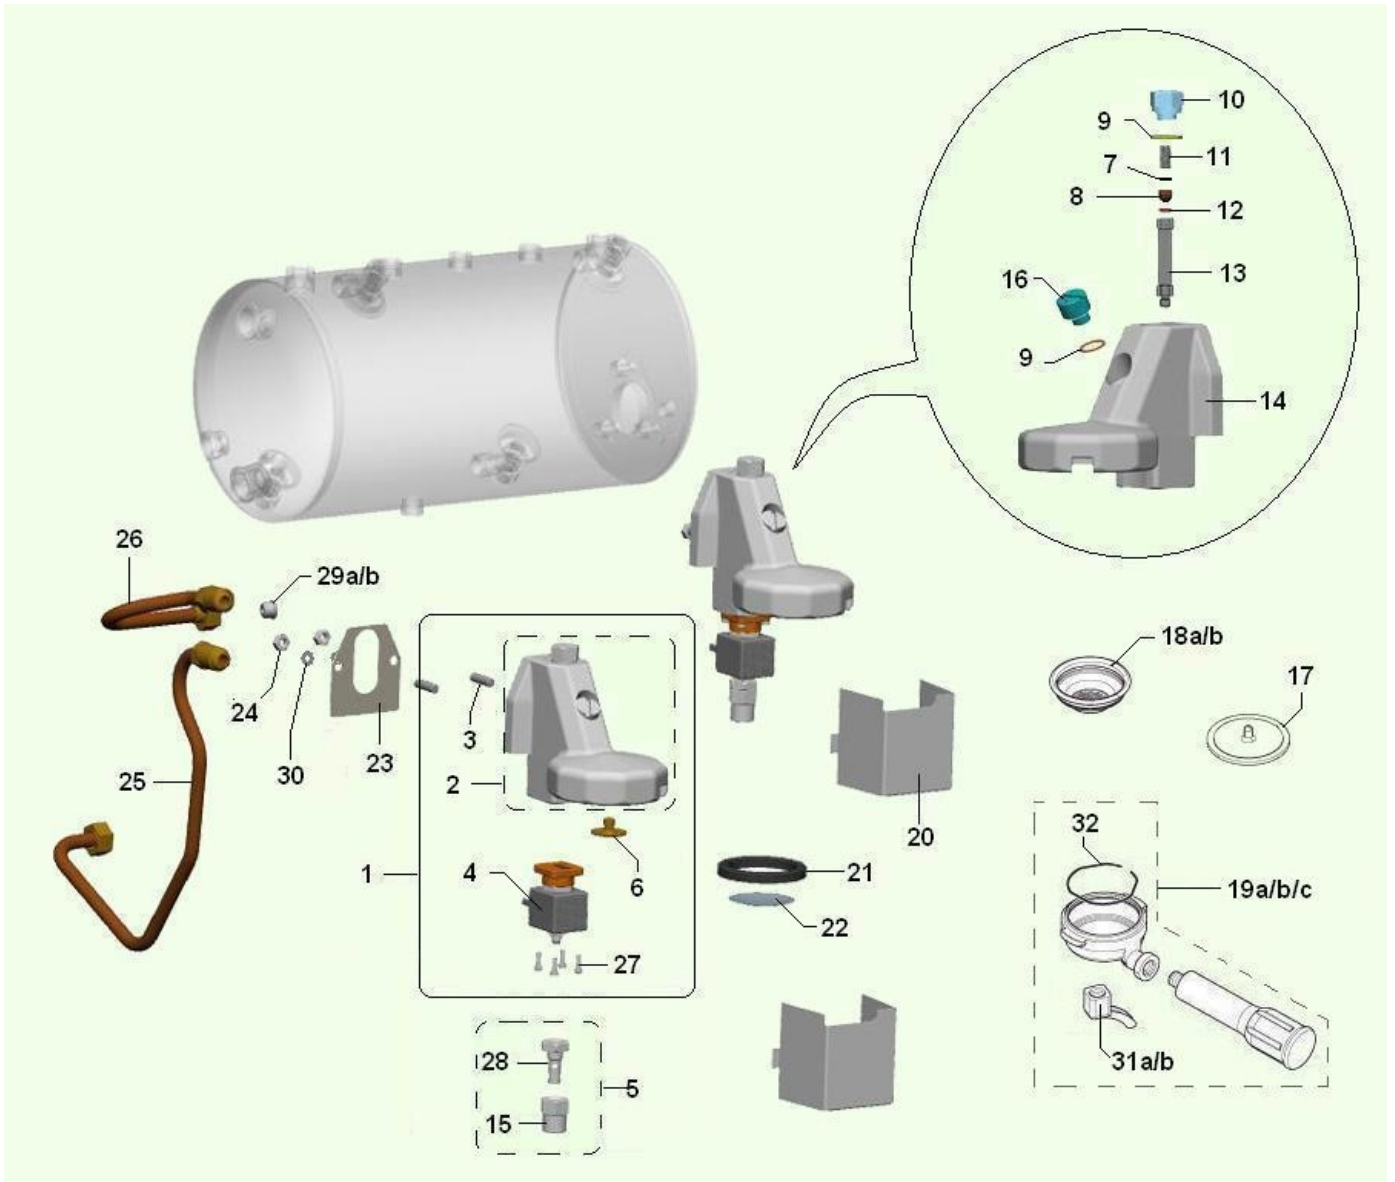

ASSEMBLY GROUP BOTTOM EV (1213)

ASSEMBLY GROUP BOTTOM EV (1213) - Item detail:

Position	Code	Options	Description
1	25035610-01		lower el.valv group assy D.0.7
2	25034116-01		Lower e.v. group
3	32346616		M8X27 ZN/B stud screw GEM
4	25034416		3ways e.v. GEM
5	04063116		spoutbreaker
6	43051216		SOFIA 2GR sprinkler GEM
7	43144416		FILTER STAINLESS D7 X GR. AUT.
8	43051116		SOFIA 2GR gigneur GEM
9	18002536		3/8" copper gasketer
10	43139916		TOP COVER GROUP
11	43125216		spring for gigneur
12	43113416-01		OR 4x2 SILIC. RED 70 SHORE
13	43144116		column for injector
14	43143816		COFFEE GROUP SOFIA AUTO
15	43144816		WATER BREAKER G.COVER ES22 H28
16	43052416		Coffee group cover GEM
17	05257215		Blind membrane filter GEM
18	16022811		1 coffee filter GEM
18	16022911		2 coffees filter GEM
19	12049210		filter holder 1cup
19	12049310		filter holder 2cups
19	43146616		FILTER HOLDER CAPS EP 2 DOSES
20	01902811		SOFIA group e.v. cover
21	36361516		Saucer gasket thick .8,5mm GEM
22	16022711		Shower GEM
23	36361316		Group insulating gasket GEM
24	34103116		8MA hex nutODE
25	09102811		Group return pipe GEM
26	09102911		Group outward pipe
27	32065436		4MAX12 TCEI IX screw
28	43144716		LONG WATER BREAKER GROUP CHROM
29	04056616		tube/4 reducer hole 3,5
29	04056626		tube reducer hole 2mm
30	35153716		washer D. 8,4 ZN
31	43051816		1way filter carrier spout GEM
31	43052116		2 coffees spout GEM
32	43051916		Filter fixing spring GEM