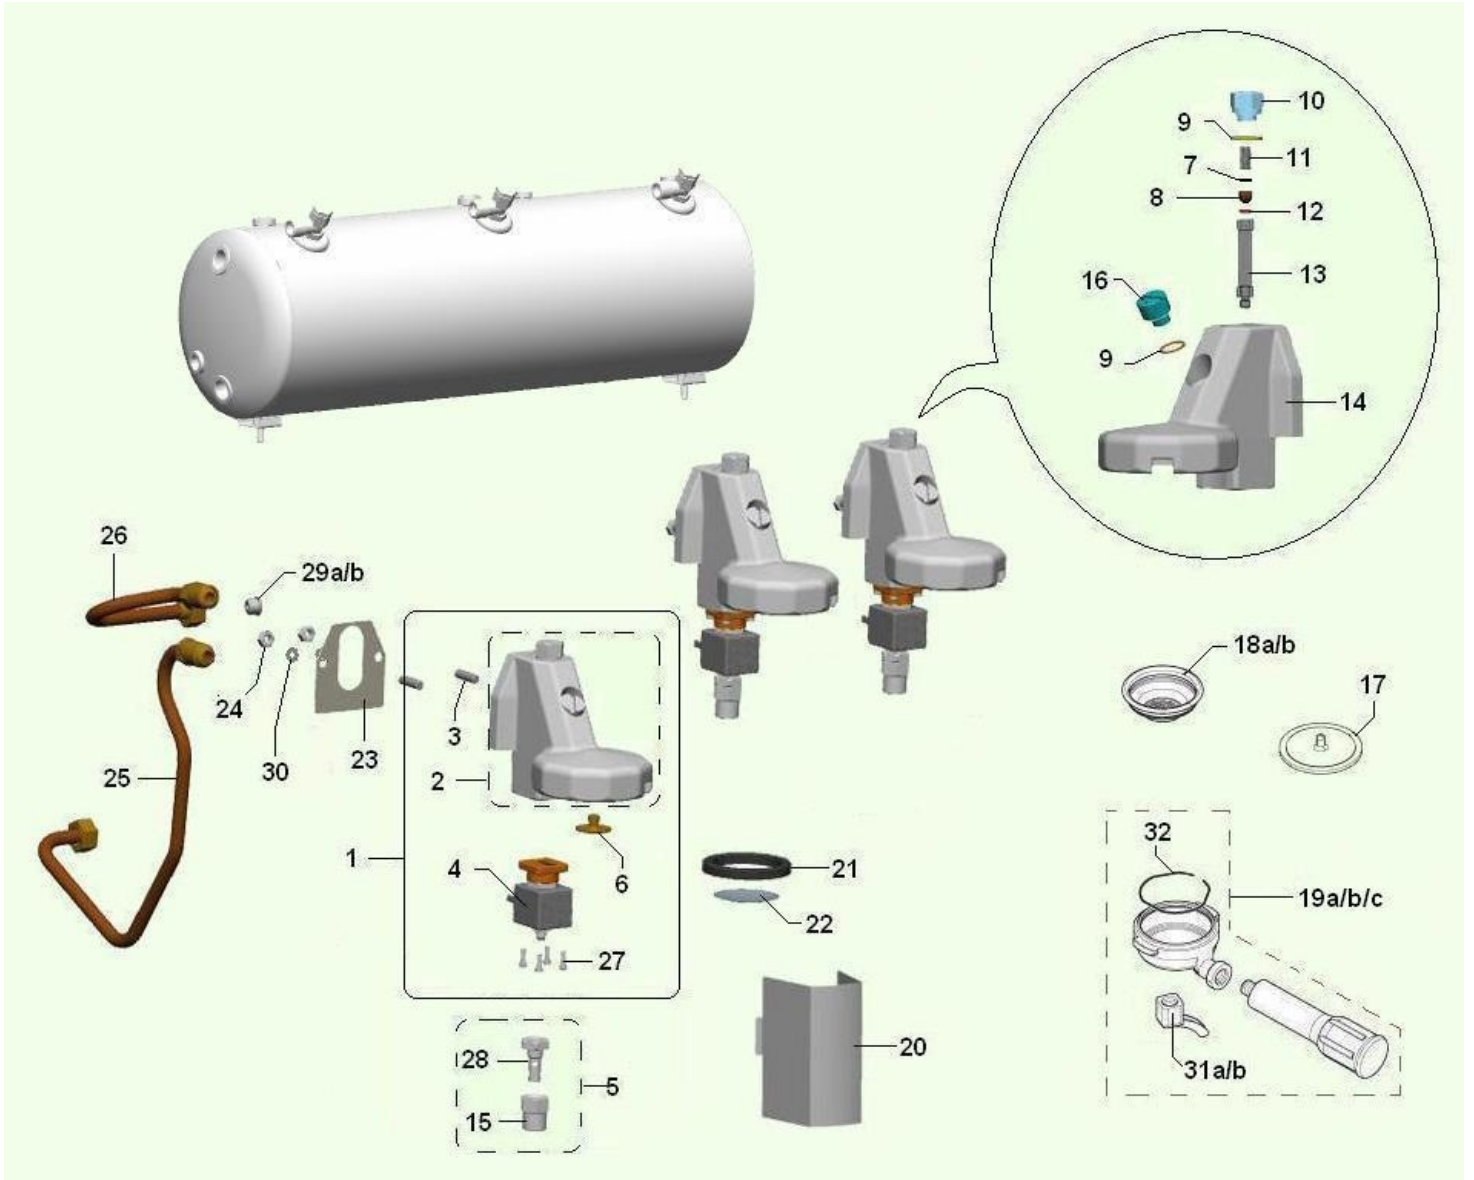

LOWER EV GROUP ASSEMBLE (1314)

LOWER EV GROUP ASSEMBLE (1314) - Item detail:

Position	Code	Options	Description
1	25035610-01		lower el.valv group assy D.0.7
2	25034116-01		Lower e.v. group
3	32346616		M8X27 ZN/B stud screw GEM
4	25034416		3ways e.v. GEM
5	04063116		spoutbreaker
6	43051216		SOFIA 2GR sprinkler GEM
7	43144416		FILTER STAINLESS D7 X GR. AUT.
8	43051116		SOFIA 2GR gigneur GEM
9	18002536		3/8" copper gasketer
10	43139916		TOP COVER GROUP
11	43125216		spring for gigneur
12	43113416-01		OR 4x2 SILIC. RED 70 SHORE
13	43144116		column for injector
14	43143816		COFFEE GROUP SOFIA AUTO
15	43144816		WATER BREAKER G.COVER ES22 H28
16	43052416		Coffee group cover GEM
17	05257215		Blind membrane filter GEM
18	16022811		1 coffee filter GEM
18	16022911		2 coffees filter GEM
19	12049210		filter holder 1cup
19	12049310		filter holder 2cups
19	43146616		FILTER HOLDER CAPS EP 2 DOSES
20	01888411		SOFIA e.v. cover GEM
21	36361516		Saucer gasket thick.8,5mm GEM
22	16022711		Shower GEM
23	36361316		Group insulating gasket GEM
24	34103116		8MA hex nutODE
25	09102811		Group return pipe GEM
26	09102911		Group outward pipe
27	32065436		4MAX12 TCEI IX screw
28	43144716		LONG WATER BREAKER GROUP CHROM
29	04056616		tube/4 reducer hole 3,5
29	04056626		tube reducer hole 2mm
30	35153716		washer D. 8,4 ZN
31	43051816		1way filter carrier spout GEM
31	43052116		2 coffees spout GEM
32	43051916		Filter fixing spring GEM