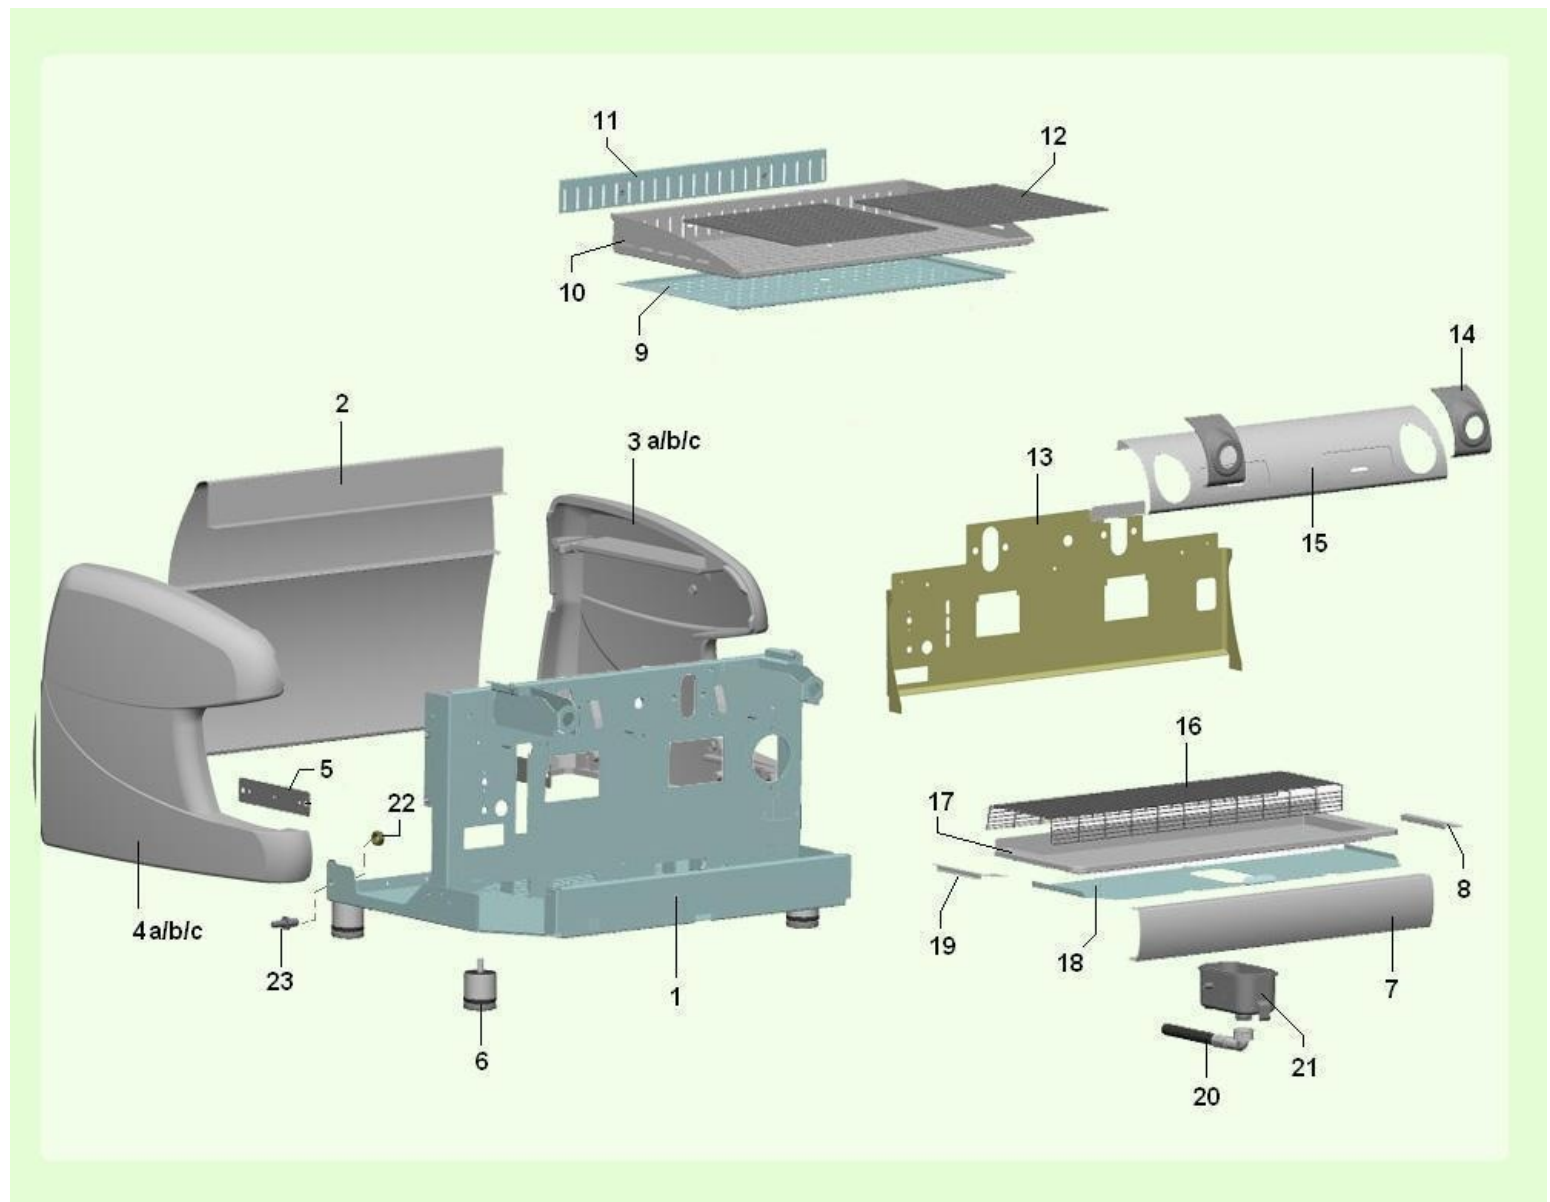

FRAME AND COMPONENTS OF COMPLETION (1219)

FRAME AND COMPONENTS OF COMPLETION (1219) - Item detail:

Position	Code	Options	Description
2	06026612		rear panel assy inox sofia 2gr
3	05257615L61		Silver RT flank GEM
3	05257615L81		RED SIDE COVER DX RAL 3020
3	05257615L80		WHITE SIDE COVER DX RAL 9016
4	05257715L61		Silver LT flank GEM
4	05257715L81		RED SIDE COVER SX RAL 3020
4	05257715L80		WHITE SIDE COVER SX RAL 9016
5	01888711L09		BlackSofia RT/LT flanks fixingGEM
6	21058211		chromed toothsie H.22GEM
7	01903031		Sofia shiny frontal blind base
8	01888811-01		LOWER PROTEC. BASIN SOFIA DX
9	01888111-02		SOFIA 2GR cups basin grid
10	01888011-02		2GR Sophia cupsrest tray
11	06026012		cupsheater grid assy sofia2gr
12	05256915		PLASTIC GRID CUPS-HOLDER
13	01902731		frontside panel sofia2gr displ
14	05257315		Preformed tab GEM
15	06026212		control mask assy sof2gr dosed
16	01887521-01		high tray grid sofia 2gr
17	06025912		drops tray assy sofia 2gr
18	01902511-01		RIPARO ACCESSO SOTTOV.SOFIA2GR
19	01888911-01		LOWER PROTEC. BASIN SOFIA DX
20	09105616-01		reinforc elbow drain pipe G3/4
21	05262015-01M09		drain tank w/ hooks
22	34103116		8MA hex nutODE
23	19117016-01		BVM952 roof pin