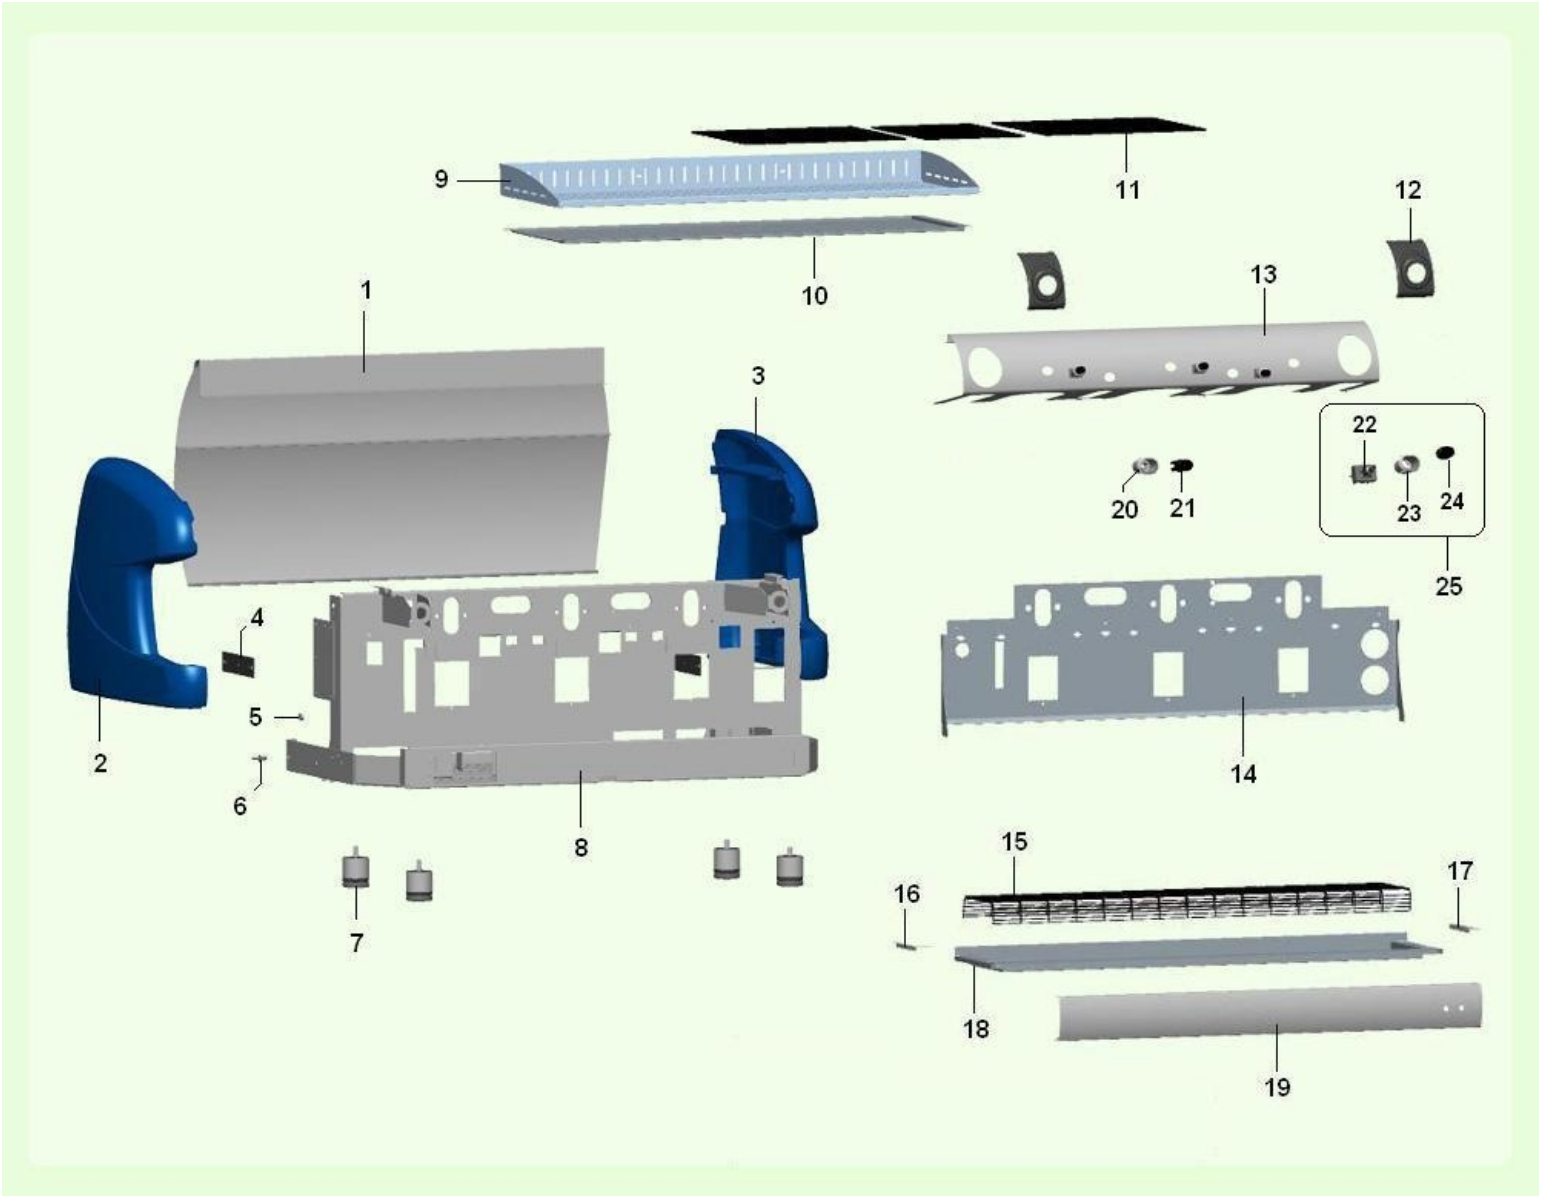

LOOM AND COMPLETION PARTS (1320)

LOOM AND COMPLETION PARTS (1320) - Item detail:

Position	Code	Options	Description
1	01889831		REAR PANEL POLISHED SOFIA 3GR
2	05257715L61		Silver LT flank GEM
2	05257715L81		RED SIDE COVER SX RAL 3020
2	05257715L80		WHITE SIDE COVER SX RAL 9016
3	05257615L61		Silver RT flank GEM
3	05257615L81		RED SIDE COVER DX RAL 3020
3	05257615L80		WHITE SIDE COVER DX RAL 9016
4	01888711L09		BlackSofia RT/LT flanks fixingGEM
5	34103116		8MA hex nutODE
6	19117016-01		BVM952 roof pin
7	21058211		chromed toothsie H.22GEM
8	01889011-01L09		FRAME SOPHIA 3GR BLACK
9	01889311		3GR Sophia cups tray
10	01889411		SOFIA 3GR cups basin grid
11	05256915		PLASTIC GRID CUPS-HOLDER
12	05257315		Preformed tab GEM
13	01892421		SOFIA 3GR BUTT PL control mask
14	01889111		Sophia 3GR inox front panel
15	01889911-01		HIGH GRID IX BASIN SOFIA 3GR
16	01888911-01		LOWER PROTEC. BASIN SOFIA DX
17	01888811-01		LOWER PROTEC. BASIN SOFIA DX
18	01889511		3GR Sophia drain trayGEM
19	01889621		low frontside panel sof3gr
20	05257415		CROME PLATED FOR SEGN.
21	05257515		BLACK CAP FOR DY
22	26053516		16/A 250V bipolar switch GEM
23	05256615		DY chromium-plated oval supp. GEM
24	05256715		Black oval DY button GEM
25	43052810		Bipolar switch w/supp+button GEM