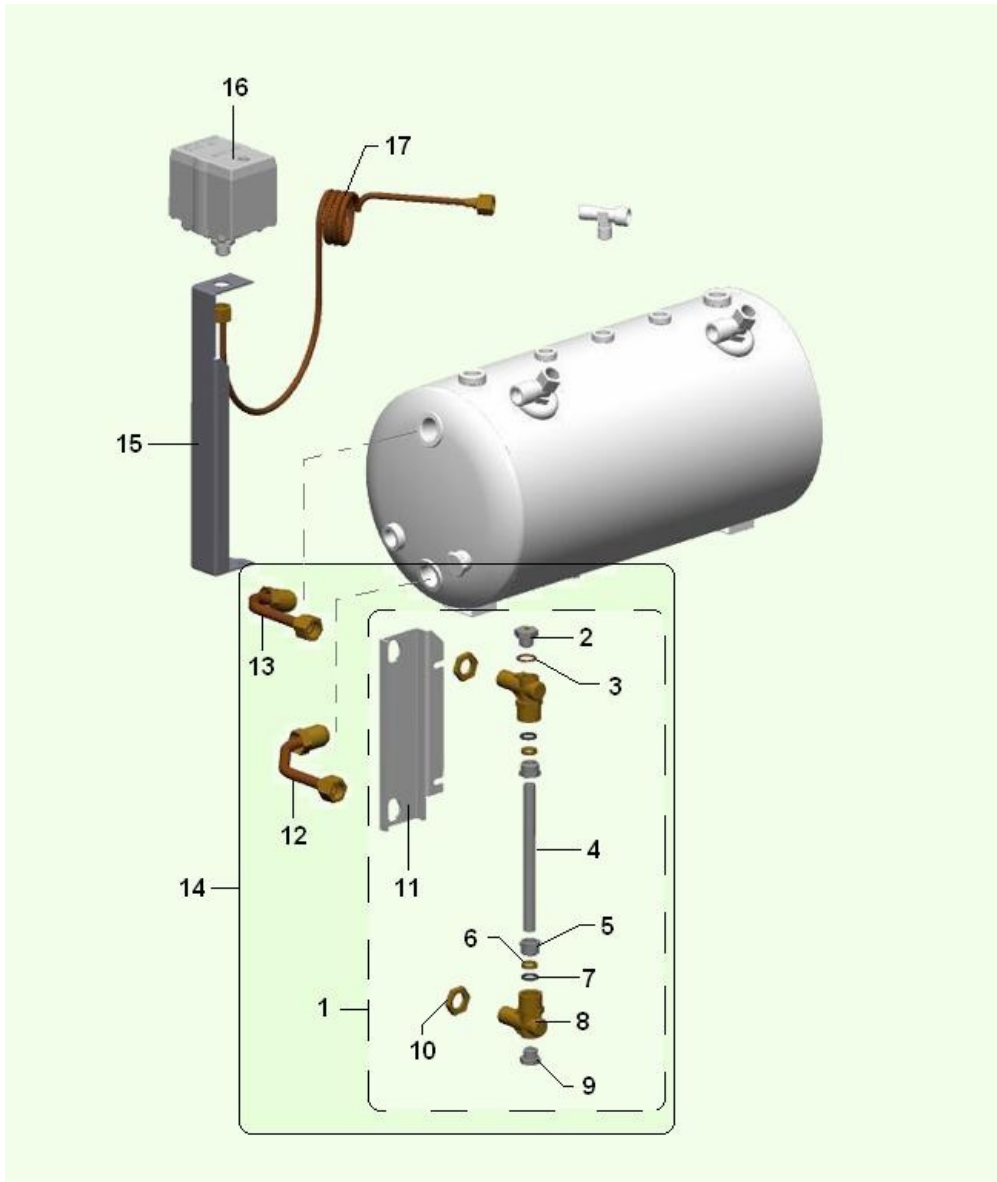

GLASS LEVEL - PRESSOSTAT (1216)

GLASS LEVEL - PRESSOSTAT (1216) - Item detail:

Position	Code	Options	Description
1	05265410		level glass assembly
2	04056816		Air emptiness valve GEM
3	18002526		1/4" copper gasketer
4	05256515		Level glass GEM
5	19117611		Level fix ferrule GEM
6	19117511		Level gasket guide ferrule GEM
7	36361216		Level gasket GEM
8	04055216		Outer level body GEM
9	04055316		1/4 male cap GEM
10	19117411		3/8 ferrule GEM
11	01886711L70		Water charge/drain stirrup GEM
12	09103611		Lower level pipe GEM
13	09103621		Upper level pipe GEM
14	43063910		GLASS LEVEL WITH PIPES ASSY
15	01902311L09		STAFFA FISS. PRESSOSTATO
16	25034526		Pressure switch SIRAI
17	09103711		Pressure switch pipe GEM