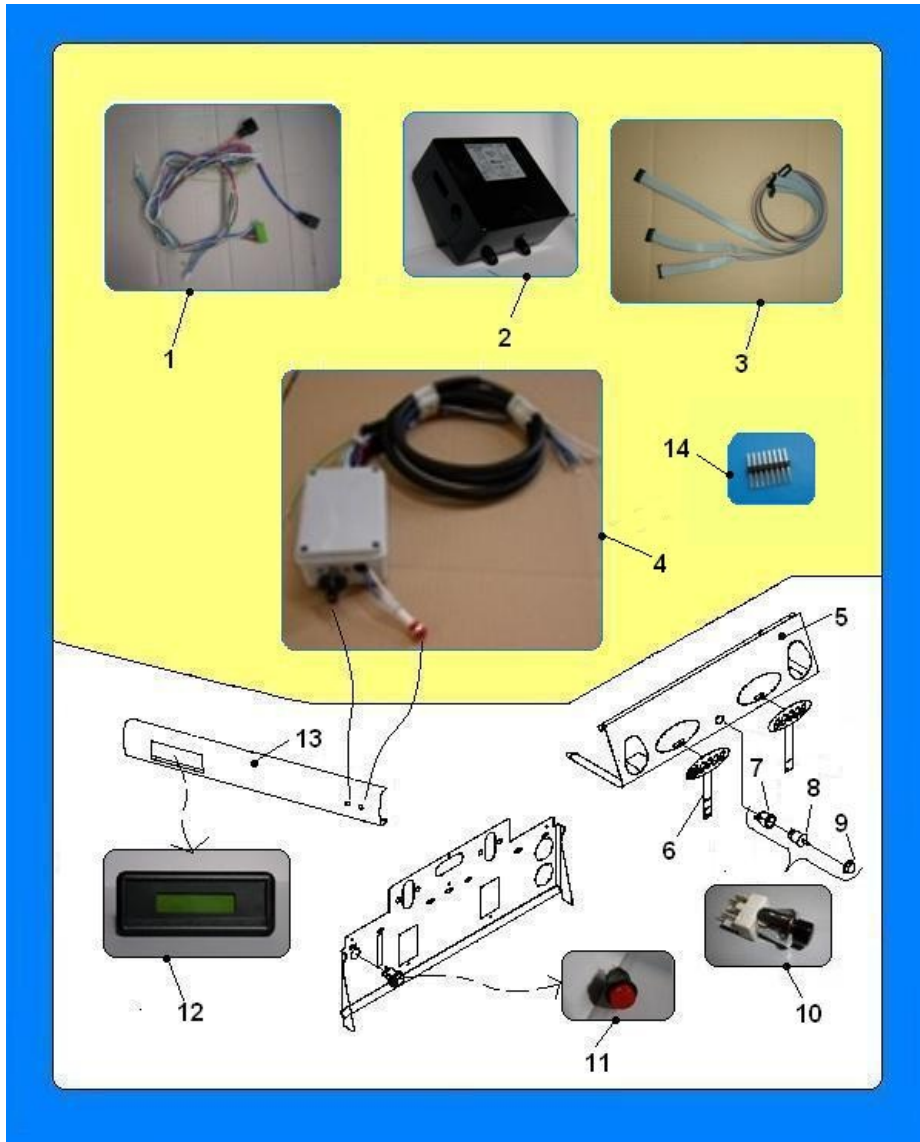

ELECTRIC CIRCUIT (744)

ELECTRIC CIRCUIT (744) - Item detail:

Position	Code	Options	Description
1	22187012		2GR doted cable GEM
2	26053716		2GR MAESTRO 3D5 230Vswitch boxGEM
4	26053226		Switch triphasic box shaft 35 GEM
6	30265811-01		SOFIA PVC keypad
7	05256615		DY chromium-plated oval supp. GEM
8	26053516		16/A 250V bipolar switch GEM
9	05256715		Black oval DY button GEM
10	43052810		Bipolar switch w/supp+button GEM
11	26053416		Red unipolar button w/light GEM
12	24021716		LCD Display interface board GEM
13	01890111		SOFIA 2GR display base front GEM
14	23039816		P2,54 40P H17,5 comb connect. GEM