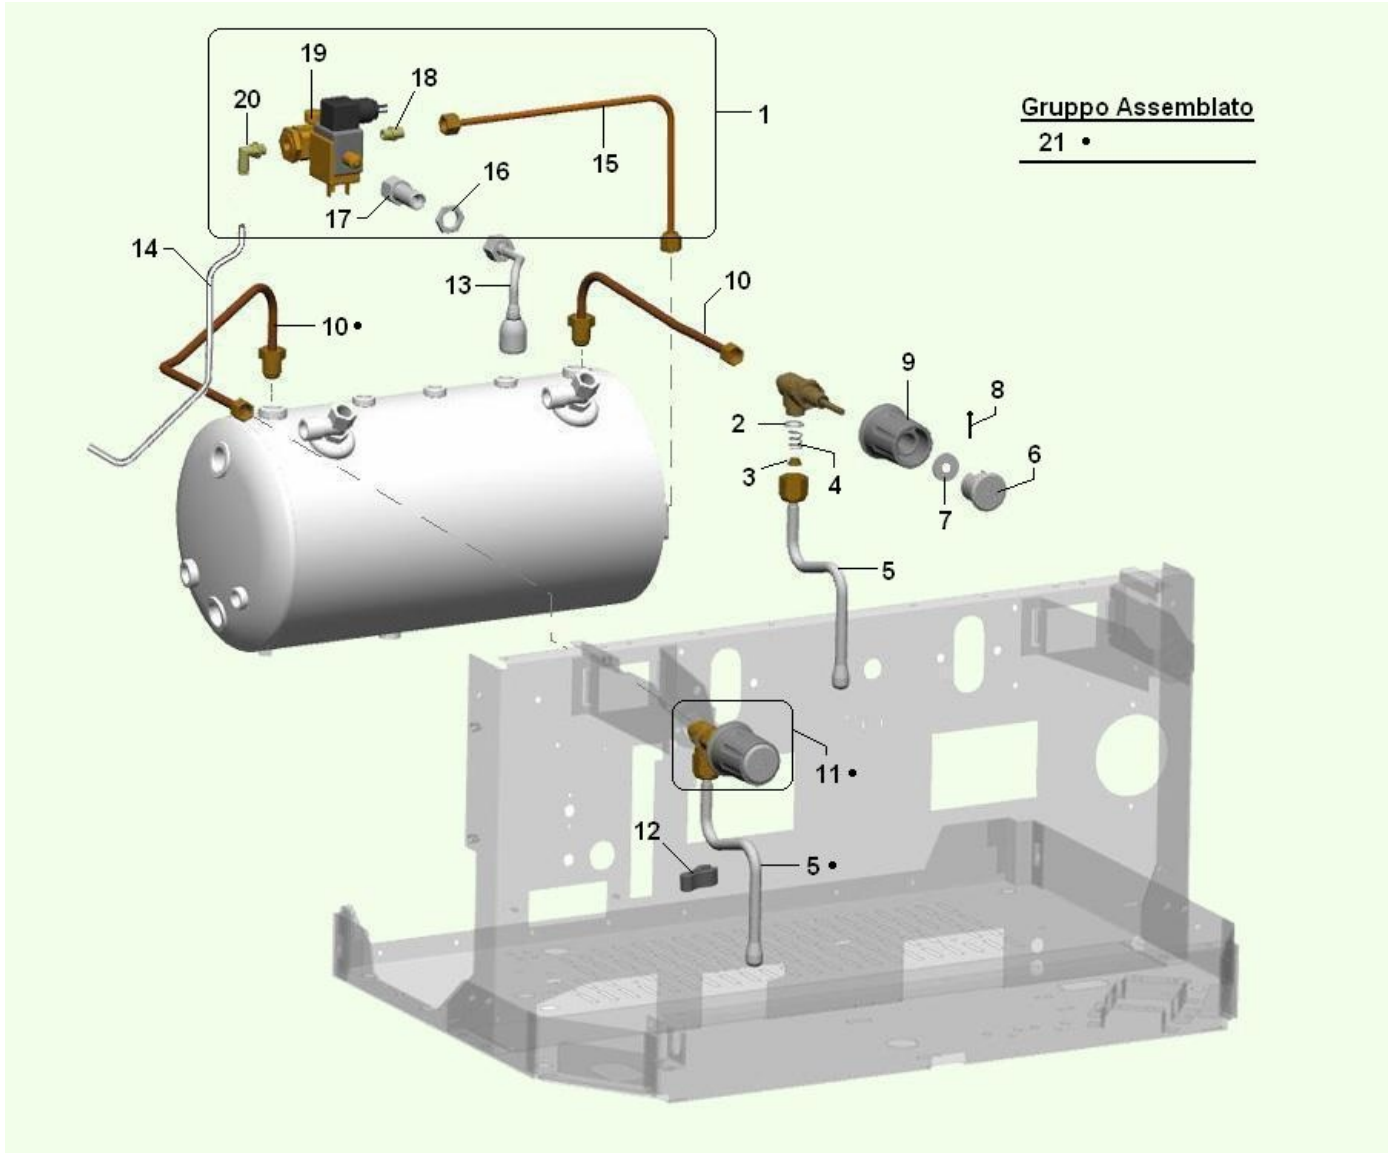

TAP WATER / STEAM (1214)

TAP WATER / STEAM (1214) - Item detail:

Position	Code	Options	Description
1	25038910		mixer assy operated by el.valv
2	18011011		21x16,8x2 PTFE teflon washer GEM
3	04058316		Water/steam nozz. spring slideGEM
4	07034711		Water/steam/cap nozzle spring GEM
5	04060116		steam arm IX L.160
6	05276525		cap for steam tap knob
7	35158016		6,5X18X1,5 ZN plain washer
8	33057626		SPLIT PIN D. 1.5x15 STAINLESS
9	05276615		KNOB TAP WATER/STEAM
10	09103011		RT/LT steam pipe GEM
11	04055916		Water steam body tap GEM
12	05257115		PLASTIC TONGS for STEAM WAND
13	04055816		water pipe EL/92
14	09085413		4x2 teflon pipe581
16	19117421		chromed 3/8 ferrule
17	04066011		Mixer arm sleeve
18	04058616		1/8MM conical nipple
19	25038411-01		mixer tap managed by el.valv.
20	04065336		1/8 w/or pipe 4 rubber connect
21	04061320-01		ASS.STEAM WAND TAP SOFIA