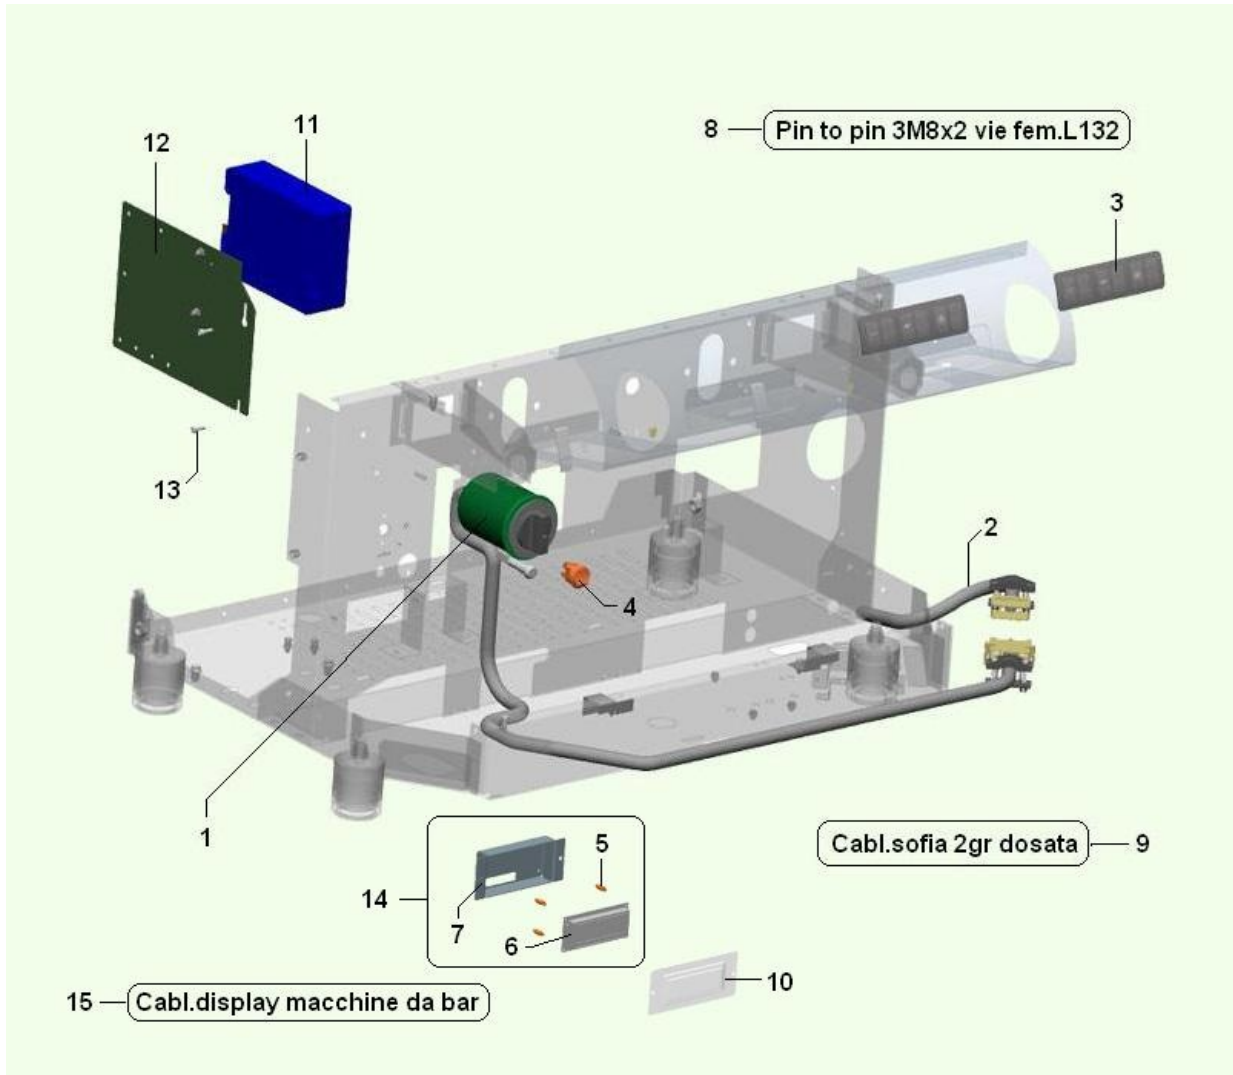

ELECTRIC COMPONENTS (1220)

ELECTRIC COMPONENTS (1220) - Item detail:

Position	Code	Options	Description
1	26055636		3phase switch w/prot+conn 2gr
2	22199722		cable 380V Lucia L=2500
3	30267611-01		keyboard sara
4	26057916-01		bipolar switch d.20
5	33065926		display spacerODE
6	26056912		display for coffee machines
7	01918011L09		display holder
8	22187412-01		Pin to pin 3M 8X2 2w. fem.L132
10	05266115		display protection
11	26056816		board for horeca machines
12	06028112L09		electric box support plate
13	32065436		4MAX12 TCEI IX screw
14	26058210		display assembly
15	22192112		display cable coffee machines