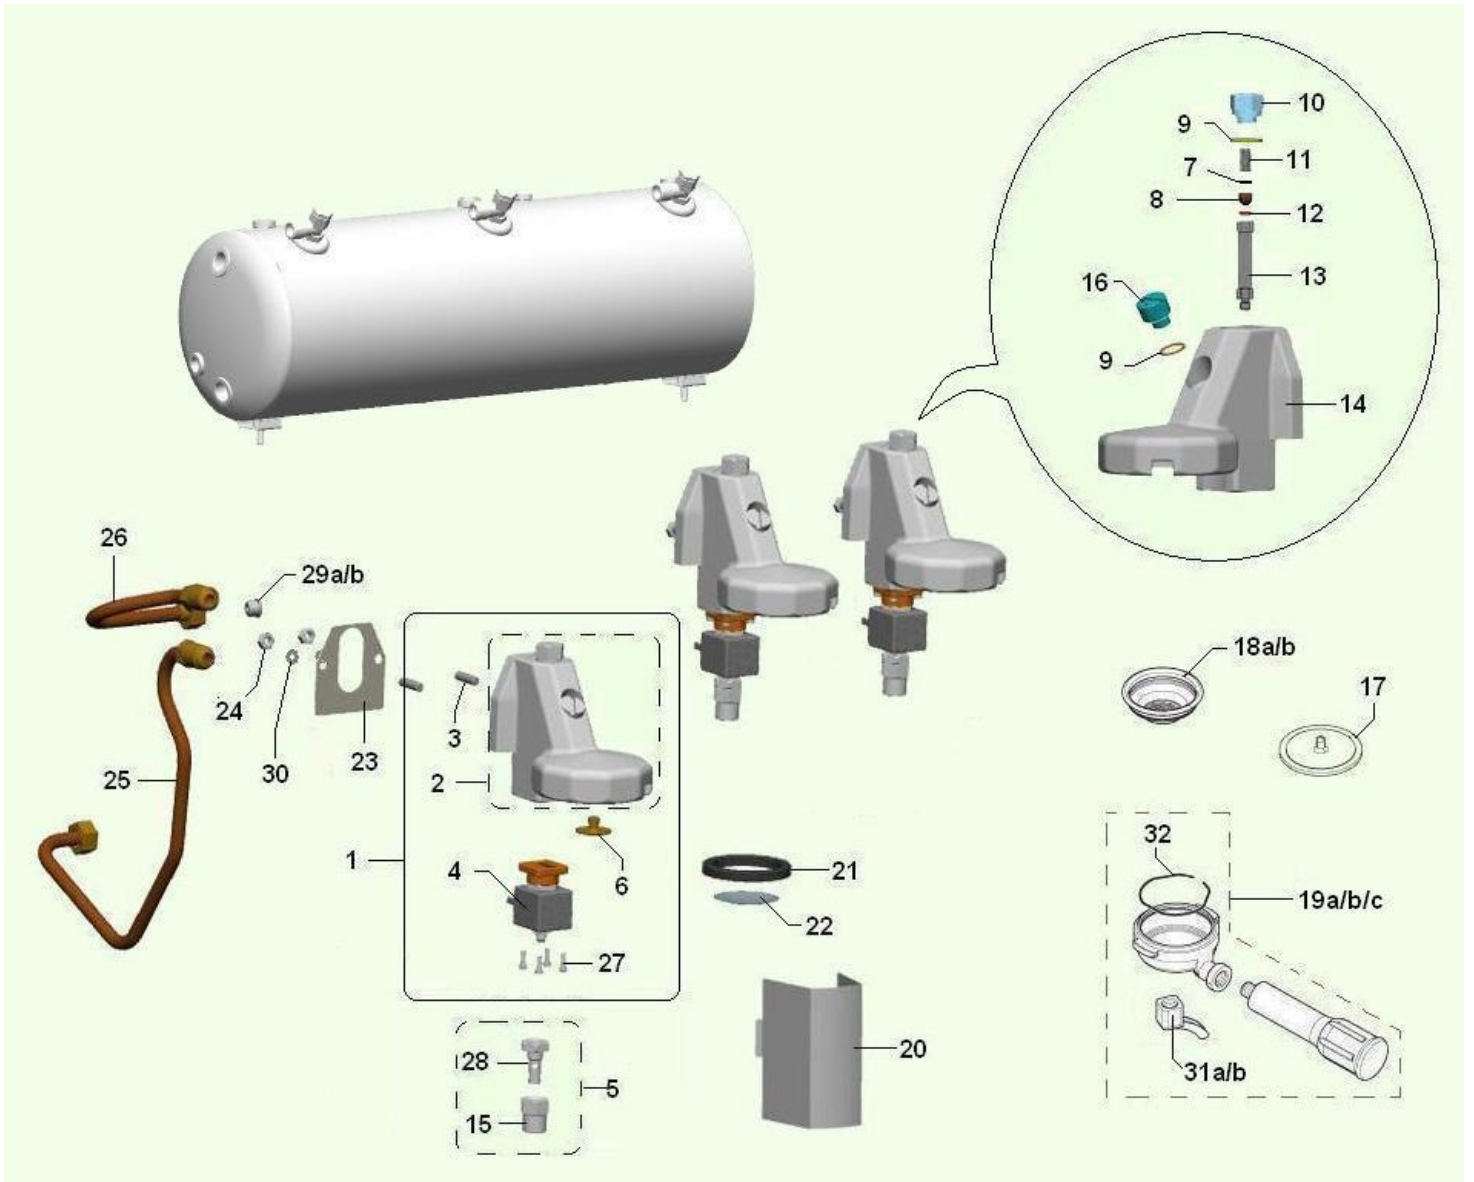

LOWER EV GROUP ASSEMBLE (1314)

LOWER EV GROUP ASSEMBLE (1314) - Item detail:

Position	Code	Options	Description
1	25035610-01		lower el.valv group assy D.0.7
2	25034116-01		Lower e.v. group
3	32346616		M8X27 ZN/B stud screw GEM
4	25034416		3ways e.v. GEM
5	04063116		spoutbreaker
6	43051216		SOFIA 2GR sprinkler GEM
7	43144416		FILTER STAINLESS D7 X GR. AUT.
8	43051116		SOFIA 2GR gigneur GEM
9	18002536		3/8" copper gasketer
10	43139916		TOP COVER GROUP
11	43125216		spring for gigneur
12	43113416-01		OR 4x2 SILIC. RED 70 SHORE
13	43144116		column for injector
14	43143816		COFFEE GROUP SOFIA AUTO
15	43144816		WATER BREAKER G.COVER ES22 H28
16	43052416		Coffee group cover GEM
17	05257215		Blind membrane filter GEM
18	16022811		1 coffee filter GEM
18	16022911		2 coffees filter GEM
19	12049210		filter holder 1cup
19	12049310		filter holder 2cups
19	43146616		FILTER HOLDER CAPS EP 2 DOSES
20	01888411		SOFIA e.v. cover GEM
21	36361516		Saucer gasket thick.8,5mm GEM
22	16022711		Shower GEM
23	36361316		Group insulating gasket GEM
24	34103116		8MA hex nutODE
25	09102811		Group return pipe GEM
26	09102911		Group outward pipe
27	32065436		4MAX12 TCEI IX screw
28	43144716		LONG WATER BREAKER GROUP CHROM
29	04056616		tube/4 reducer hole 3,5
29	04056626		tube reducer hole 2mm
30	35153716		washer D. 8,4 ZN
31	43051816		1way filter carrier spout GEM
31	43052116		2 coffees spout GEM
32	43051916		Filter fixing spring GEM