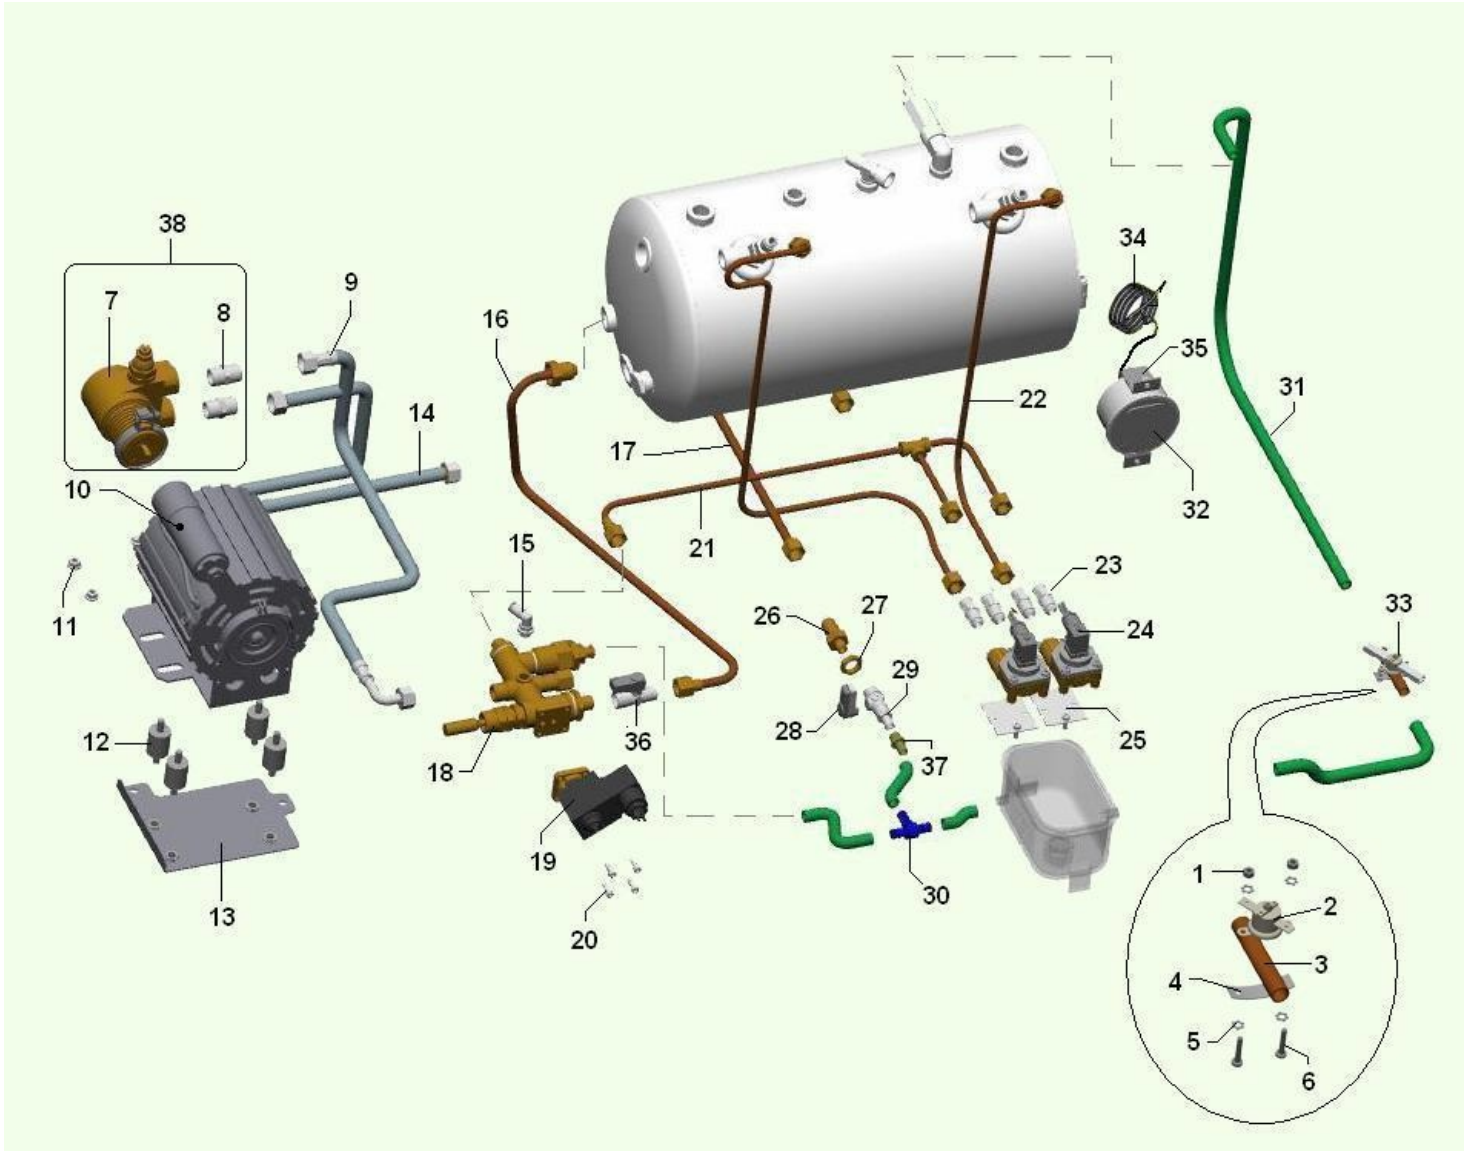

HYDRAULIC CONNECTION (1217)

HYDRAULIC CONNECTION (1217) - Item detail:

Position	Code	Options	Description
1	34102716		M3 hexagonal nut
2	25014936-01		clixon75°Crubber holder
3	09078221-01		CLIXON PIPE
4	01213411		clixon plate
5	35160216		self-locking diam.3.2
6	32025716		3MA x 16 TC screw
7	27011516		150Lt pump w/clamp GEM
9	09103521		Ingot/pump protected pipe L500
10	20035216		Pump motor 4P 1V 150W 220V GEM
11	34115516		M6 nut with washer
12	05257815-01		Pump absorber
13	06025812L09		165W motor plate assy sofia
14	09104011-01		hose 2200
15	04065336		1/8 w/or pipe 4 rubber connect
16	09102711		Water charge pipe GEM
17	09103311		Hot water charge pipe GEM
18	04055136		Lever light ingot
19	25034316		2ways e.v. GEM
20	32065436		4MAX12 TCEI IX screw
21	09103121		SOFIA 2GR valve pipe GEM
22	09103221		SOFIA volumetric counter pipe GEM
23	04056216		1/4 M 1/8 M nipple
24	24021916		flow meter 933-0612/F08 D1,2
25	01902911		Volumetric counter support
26	04066111		G1/4 connection G1/8
27	04014111		hexagonal nut 1/4GASassy
28	05279911		lever for water tap
29	04054716		Micro valve F/F 1/8
30	05277316		RACC. A T 5/16 NYLON 66
31	09087843-02		7x11 brown silicone pipe
32	25035316-01		db scale gauge 63 2.5:16B G1/8
33	25019620		clixon tube assy - 75°
34	25038126		COPPER CAPIL. 1x2x850 RIV.PVC
35	01902411		Manometer fixing stirrup
36	04067416		BALL VALVE MF 1/4 FIL L11mm
37	04032446		1/8" rubber holder connectionassy
38	27013110		ASS.PUMP SOLEN. W/STRIP 150 LT