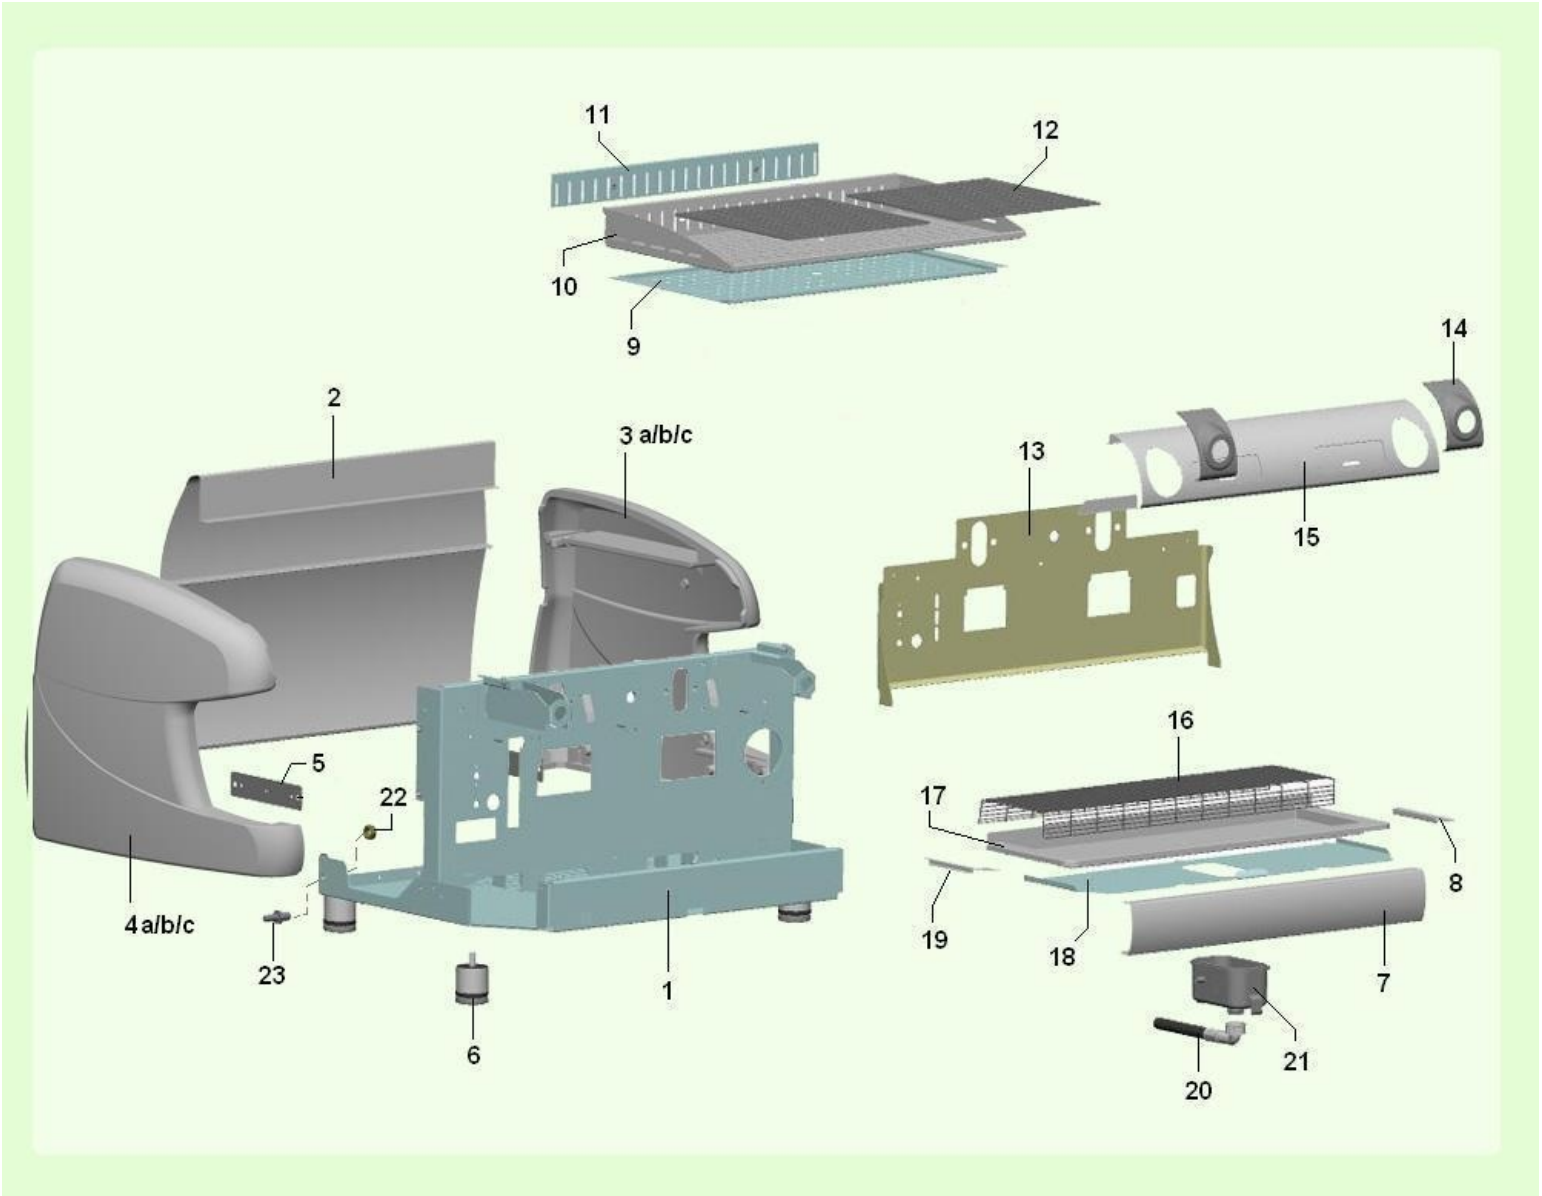

FRAME AND COMPONENTS OF COMPLETION (1212)

FRAME AND COMPONENTS OF COMPLETION (1212) - Item detail:

Position	Code	Options	Description
2	06026612		rear panel assy inox sofia 2gr
3	05257615L61		Silver RT flank GEM
3	05257615L81		RED SIDE COVER DX RAL 3020
3	05257615L80		WHITE SIDE COVER DX RAL 9016
4	05257715L61		Silver LT flank GEM
4	05257715L81		RED SIDE COVER SX RAL 3020
4	05257715L80		WHITE SIDE COVER SX RAL 9016
5	01888711L09		BlackSofia RT/LT flanks fixingGEM
6	21058211		chromed toothsie H.22GEM
7	01903031		Sofia shiny frontal blind base
8	01888811-01		LOWER PROTEC. BASIN SOFIA DX
9	01888111-02		SOFIA 2GR cups basin grid
10	01888011-02		2GR Sophia cupsrest tray
11	06026012		cupsheater grid assy sofia2gr
12	05256915		PLASTIC GRID CUPS-HOLDER
13	01902721-01		frontside panel sofia2gr
14	05257315		Preformed tab GEM
15	06026212		control mask assy sof2gr dosed
16	01887521-01		high tray grid sofia 2gr
17	06025912		drops tray assy sofia 2gr
18	01902511-01		RIPARO ACCESSO SOTTOV.SOFIA2GR
19	01888911-01		LOWER PROTEC. BASIN SOFIA DX
20	09105616-01		reinforc elbow drain pipe G3/4
21	05262015-01M09		drain tank w/ hooks
22	34103116		8MA hex nutODE
23	19117016-01		BVM952 roof pin