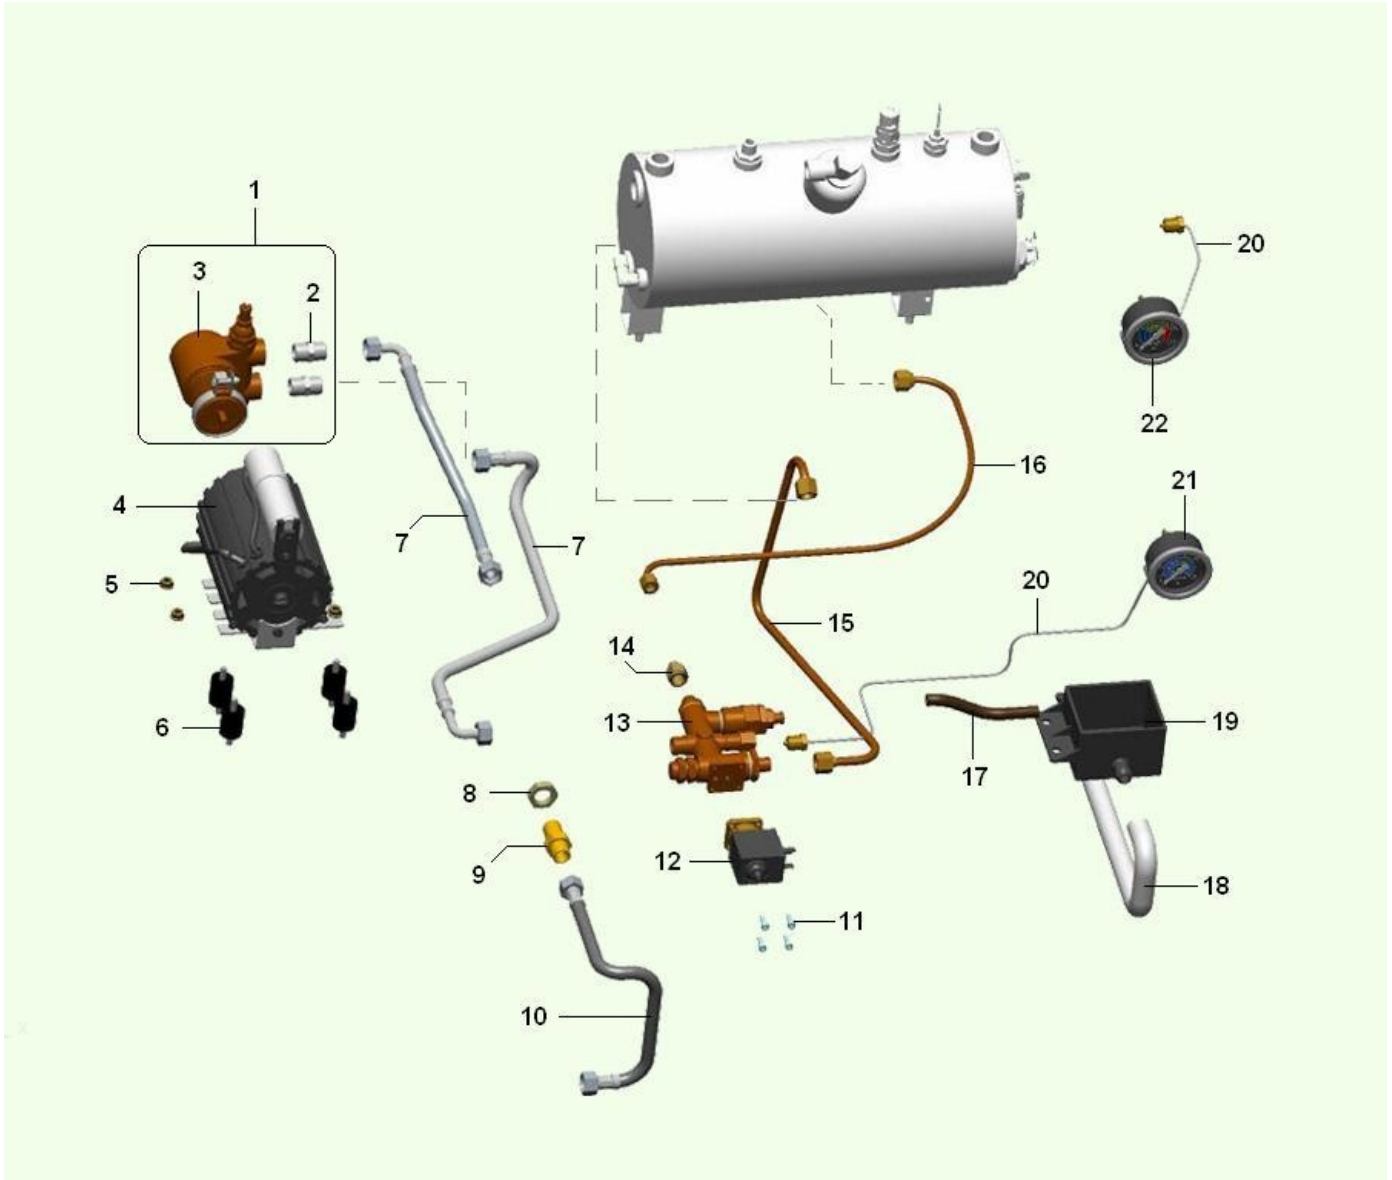

HYDRAULIC CONNECTION (1312)

HYDRAULIC CONNECTION (1312) - Item detail:

Position	Code	Options	Description
1	27013110		ASS.PUMP SOLEN. W/STRIP 150 LT
2	04055616-01		3/8 M/M nipple
3	27011516		150Lt pump w/clamp GEM
4	20035326-02		Gearmotor 150W 230V CO404.07
5	34115516		M6 nut with washer
6	05257815		Pump absorber GEM
7	09103521		Ingot/pump protected pipe L500
8	19117411		3/8 ferrule GEM
9	04055716		3/8 M mm12-mm20 aliment.nippleGEM
10	09104011-01		hose 2200
11	32065416		4x12 screw
12	25034316		2ways e.v. GEM
13	04055126		Light ingot
14	04058116		FM 1/4 1/8 reduction
15	09103911		Water charge pipe from level GEM
16	09103221		SOFIA volumetric counter pipe GEM
17	09087843-02		7x11 brown silicone pipe
18	09104513		Reinforced drain pipe GEM
19	05256815		Drain tray GEM
20	25038126		COPPER CAPIL. 1x2x850 RIV.PVC
21	25034716-01		MANOM.ø50 0:16 BARG1/8 MP50CAP
22	25034816-01		pressure gauge d50 0:3BAR G1/8