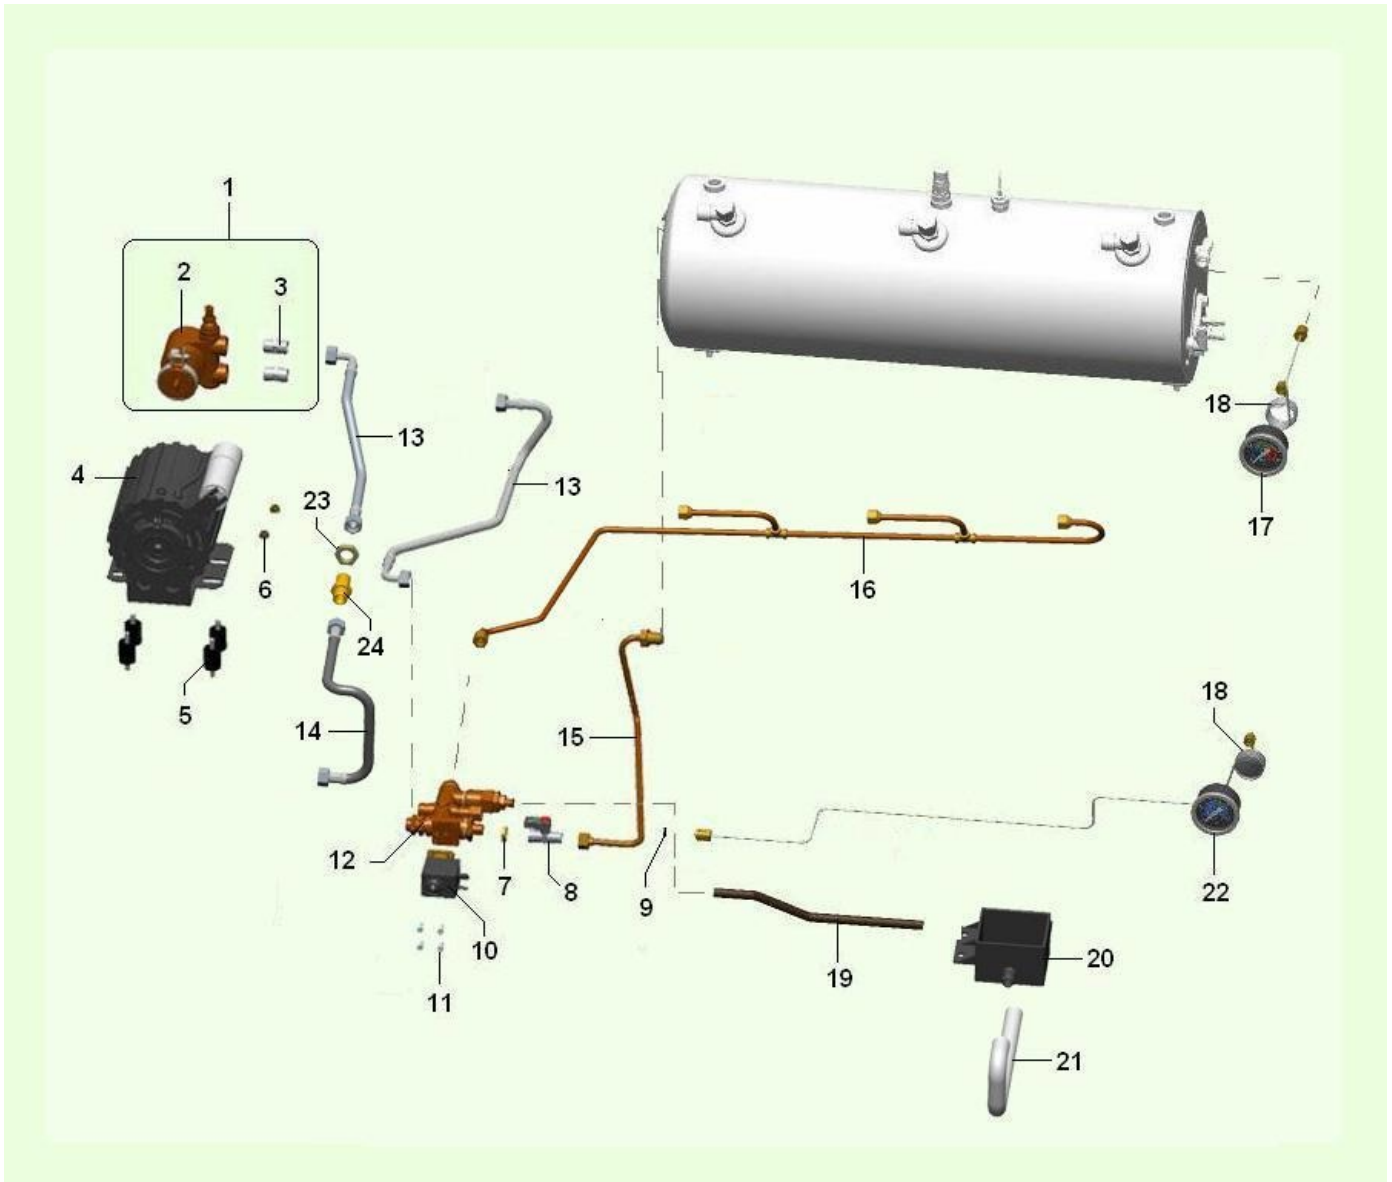

HYDRAULIC CONNECTION (1322)

HYDRAULIC CONNECTION (1322) - Item detail:

Position	Code	Options	Description
1	27013110		ASS.PUMP SOLEN. W/STRIP 150 LT
2	27011516		150Lt pump w/clamp GEM
3	04055616-01		3/8 M/M nipple
4	20035216		Pump motor 4P 1V 150W 220V GEM
5	05257815		Pump absorber GEM
6	34115516		M6 nut with washer
7	04014111		hexagonal nut 1/4GASassy
8	04067416		BALL VALVE MF 1/4 FIL L11mm
9	36361016		WASHERS TEFLON PTFE 10X4 SP2
10	25034316		2ways e.v. GEM
11	32065416		4x12 screw
12	04055126		Light ingot
13	09103521		Ingot/pump protected pipe L500
14	09104011-01		hose 2200
15	09102711		Water charge pipe GEM
16	09103421		HEAT EXCHANGER PIPE
17	25034816-01		pressure gauge d50 0:3BAR G1/8
18	25038126		COPPER CAPIL. 1x2x850 RIV.PVC
19	09087843-02		7x11 brown silicone pipe
20	05256815		Drain tray GEM
21	09104513		Reinforced drain pipe GEM
22	25034716-01		MANOM.ø50 0:16 BARG1/8 MP50CAP
23	19117411		3/8 ferrule GEM
24	04055716		3/8 M mm12-mm20 aliment.nippleGEM