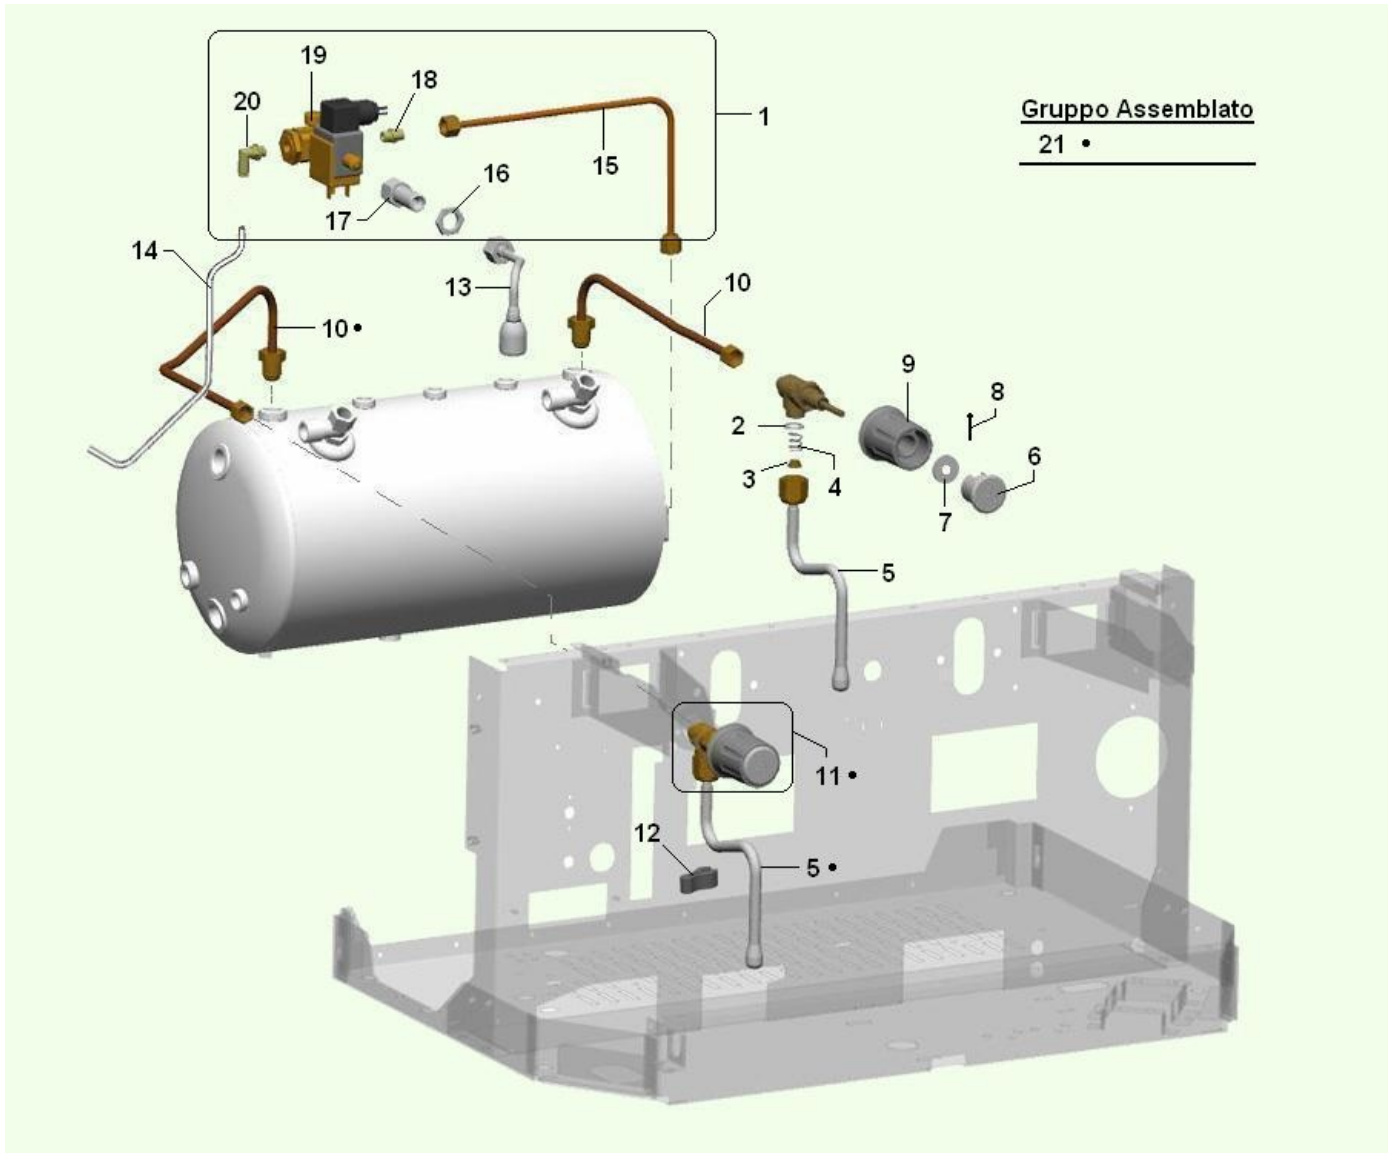

TAP WATER / STEAM (1214)

TAP WATER / STEAM (1214) - Item detail:

Position	Code	Options	Description
1	25038910		mixer assy operated by el.valv
2	18011011		21x16,8x2 PTFE teflon washer GEM
3	04058316		Water/steam nozz. spring slideGEM
4	07034711		Water/steam/cap nozzle spring GEM
5	04060116		steam arm IX L.160
6	05276525		cap for steam tap knob
7	35158016		6,5X18X1,5 ZN plain washer
8	33057626		SPLIT PIN D. 1.5x15 STAINLESS
9	05276615		KNOB TAP WATER/STEAM
10	09103011		RT/LT steam pipe GEM
11	04055916		Water steam body tap GEM
12	05257115		PLASTIC TONGS for STEAM WAND
13	04055816		water pipe EL/92
14	09085413		4x2 teflon pipe581
16	19117421		chromed 3/8 ferrule
17	04066011		Mixer arm sleeve
18	04058616		1/8MM conical nipple
19	25038411-01		mixer tap managed by el.valv.
20	04065336		1/8 w/or pipe 4 rubber connect
21	04061320-01		ASS.STEAM WAND TAP SOFIA