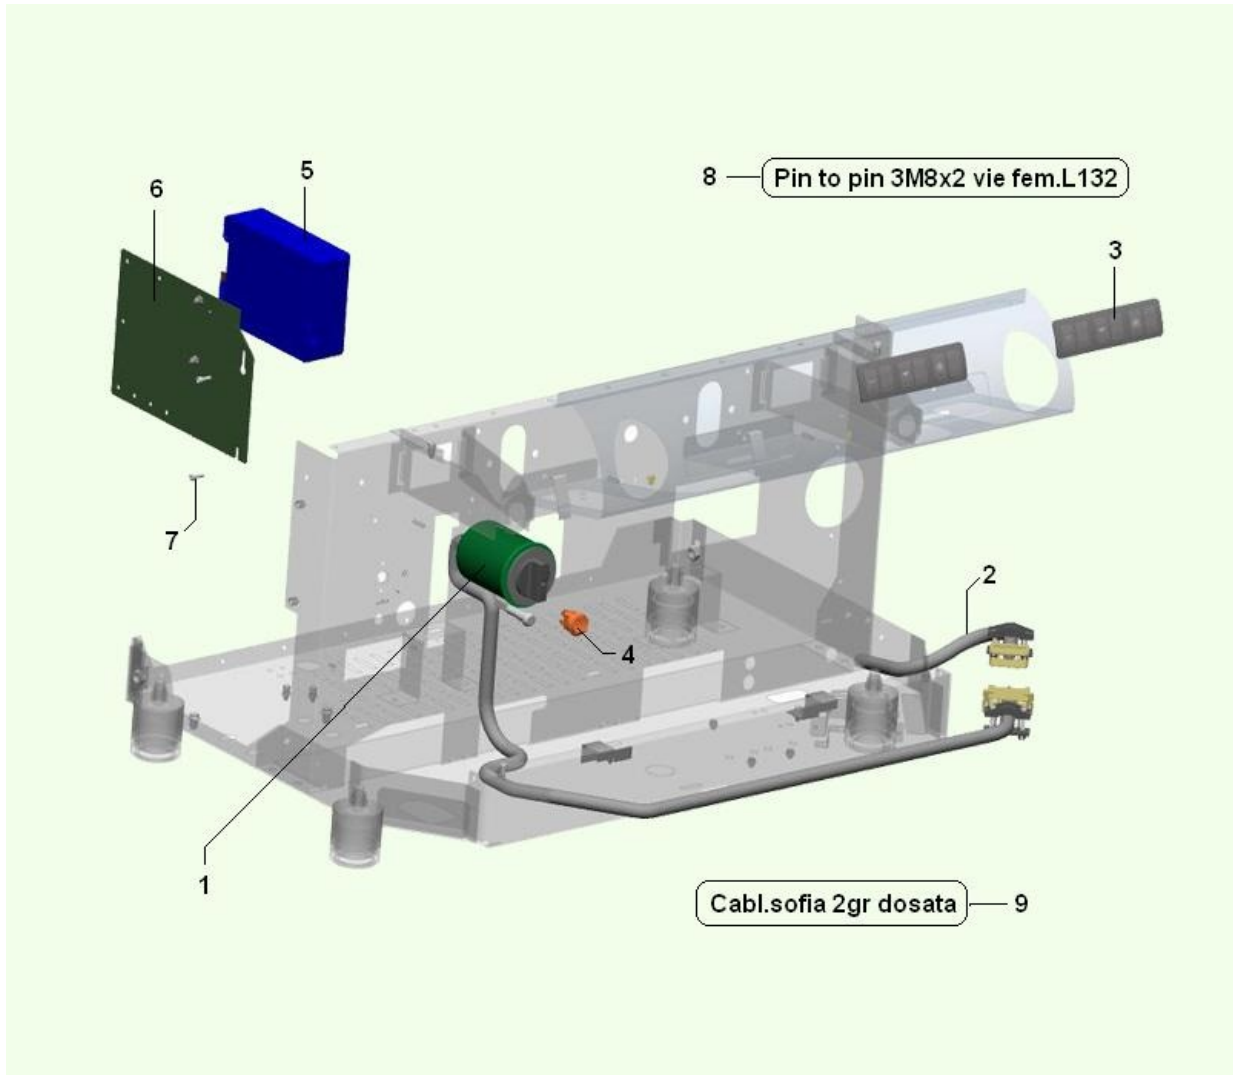

ELECTRIC COMPONENTS (1218)

ELECTRIC COMPONENTS (1218) - Item detail:

Position	Code	Options	Description
1	26055636		3phase switch w/prot+conn 2gr
2	22199722		cable 380V Lucia L=2500
3	30267611-01		keyboard sara
4	26057916-01		bipolar switch d.20
5	26056816		board for horeca machines
6	06028112L09		electric box support plate
7	32065436		4MAX12 TCEI IX screw
8	22187412-01		Pin to pin 3M 8X2 2w. fem.L132