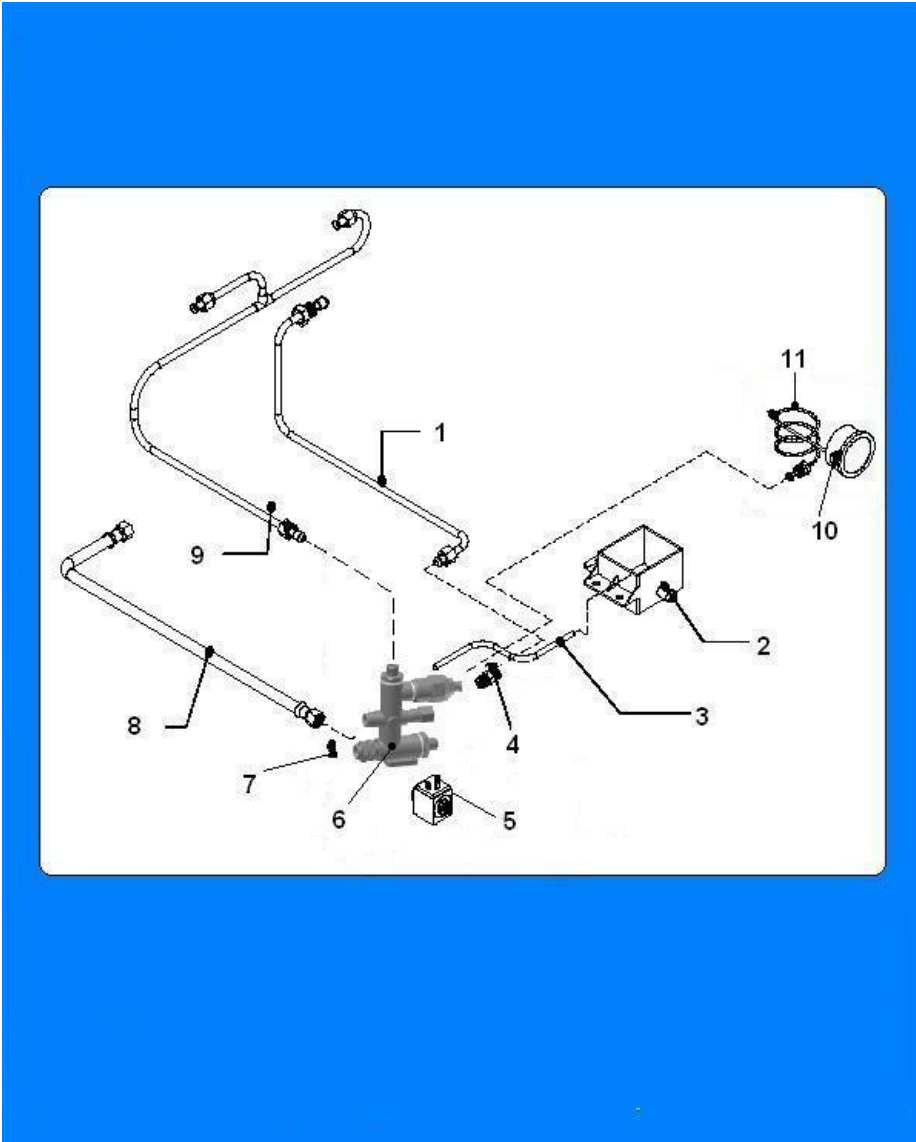

BLOCK PIPES (742)

BLOCK PIPES (742) - Item detail:

Position	Code	Options	Description
1	09102711		Water charge pipe GEM
2	05256815		Drain tray GEM
3	09087843-02		7x11 brown silicone pipe
4	04055516		1/4 M/M nipple GEM
5	25034316		2ways e.v. GEM
6	04055126		Light ingot
7	32100316		5max12 br tcei screw
9	09103111		2GR exchanger pipe GEM
10	25034716-01		MANOM.ø50 0:16 BARG1/8 MP50CAP
11	25038126		COPPER CAPIL. 1x2x850 RIV.PVC