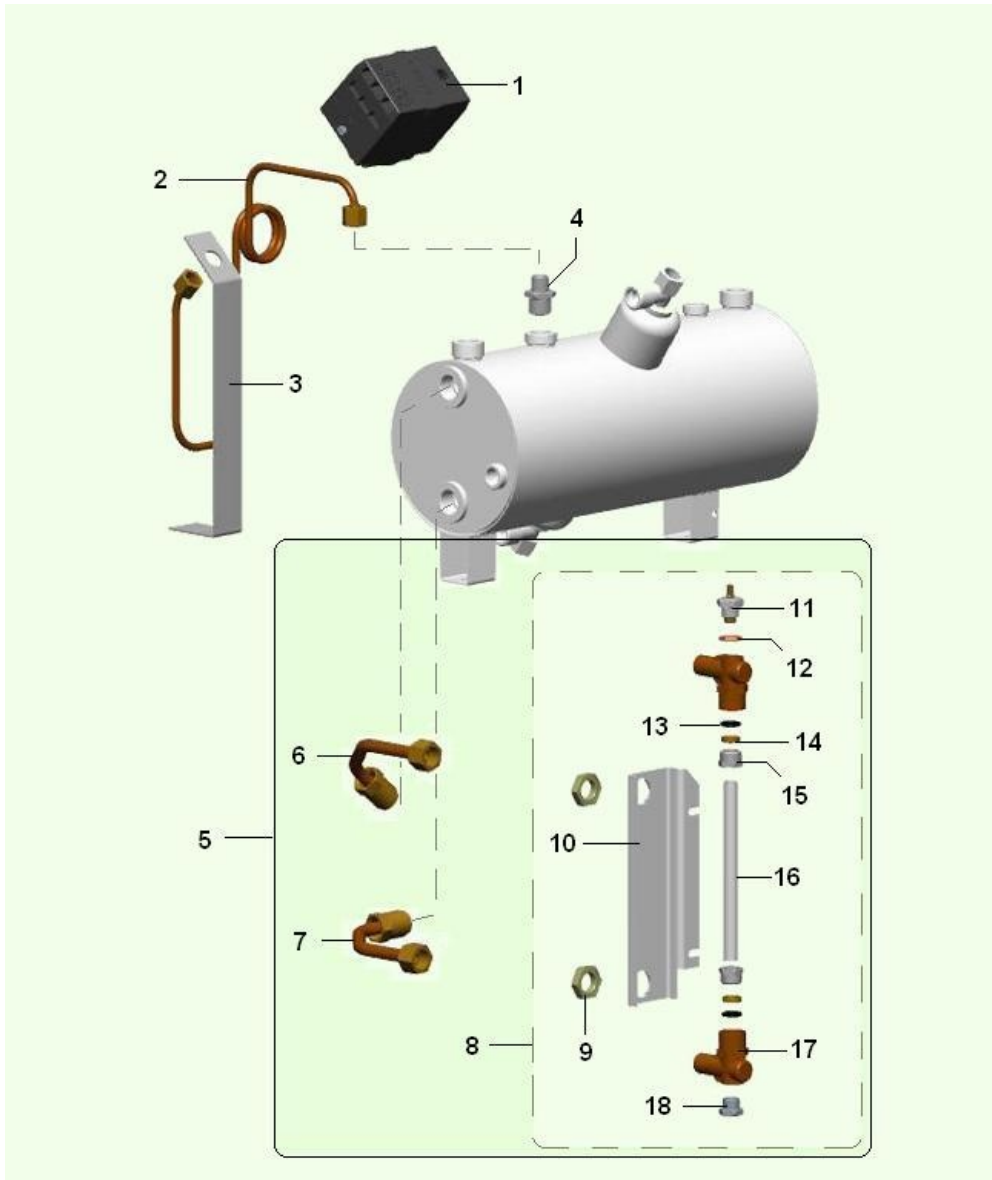

PRESSURESTAT - GLASS LEVEL (1309)

PRESSURESTAT - GLASS LEVEL (1309) - Item detail:

Position	Code	Options	Description
1	25034526		Pressure switch SIRAI
2	09103711		Pressure switch pipe GEM
3	01891811		manostat support bracket sof1g
4	04057316		NIPLO 1/4 3/3 M.M.
5	43063910		GLASS LEVEL WITH PIPES ASSY
6	09103621		Upper level pipe GEM
7	09103611		Lower level pipe GEM
8	05265410		level glass assembly
9	19117411		3/8 ferrule GEM
10	01886711L70		Water charge/drain stirrup GEM
11	04056816		Air emptiness valve GEM
12	18002526		1/4" copper gasketer
13	36361216		Level gasket GEM
14	19117611		Level fix ferrule GEM
15	19117511		Level gasket guide ferrule GEM
16	05256515		Level glass GEM
17	04055216		Outer level body GEM
18	04055316		1/4 male cap GEM