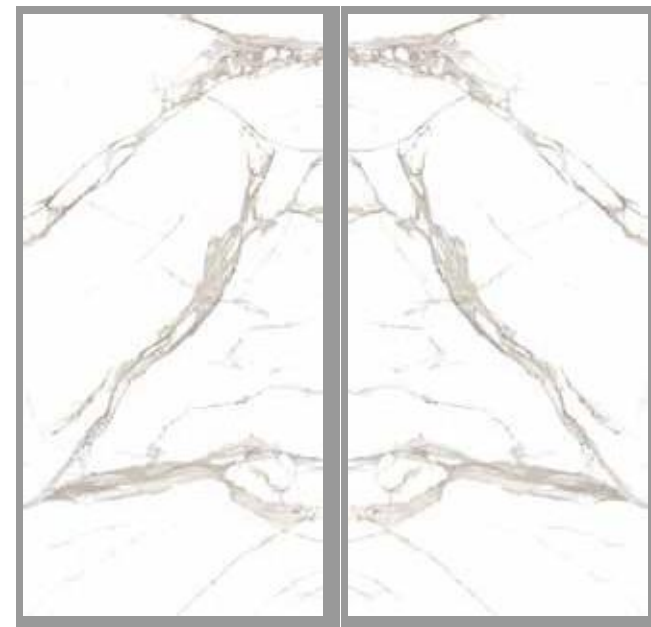

BOOKMATCHED B

BOOKMATCHED Z

**AVAILABLE IN BOTH
MATTE & POLISHED
FINISHES, 12MM**