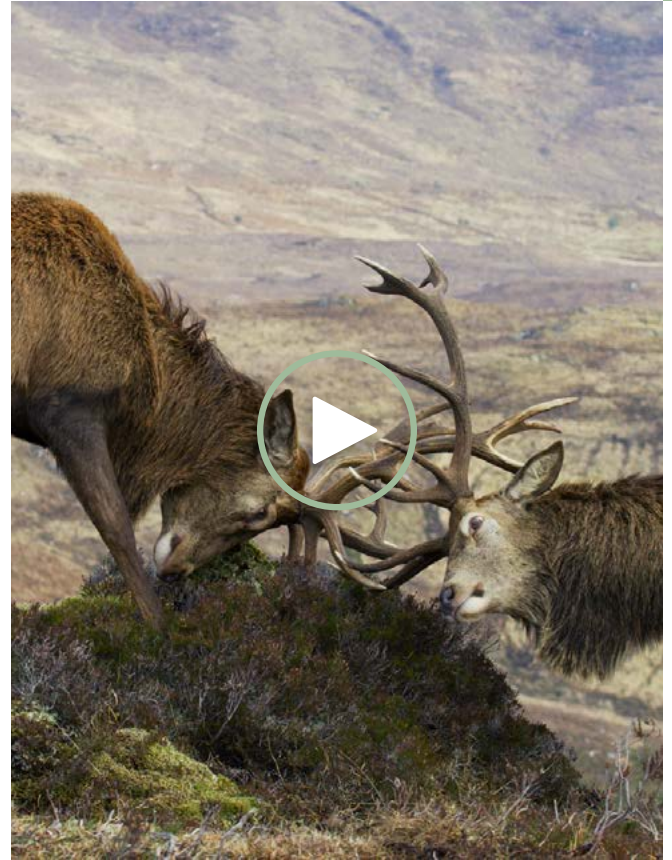

12 x 30' 4K HDR

NATURE, WILDLIFE

Original Broadcaster: Love Nature

Producer: Yap Films

Osprey: Sea Raptor

An osprey soars over a tiny saltmarsh at the Connecticut River. He has just flown 6000 kilometres, to the place that's imprinted on his memory since birth, to re-join his mate. As the pair mates and broods their eggs, foxes, deer and migrating shorebirds bring summer's hustle and bustle back to the saltmarsh. Other osprey pairs see their eggs snatched by predators that prowl the night. But this osprey pair are battle tested. Over the course of one summer they fend off enemies, catch hundreds of fish, and raise their tiny chicks into the next generation of sea raptors. Narrated by Emmy (TM) Award winner Sean Bean.

1 x 60' 4K HDR

NATURE, WILDLIFE

Original Broadcaster: Love Nature & WNET

Producer: CosmoVision & Love Nature

Scotland: A Wild Year

SCOTLAND: A WILD YEAR visits Scotland's secret wild places and the unexpected animals that live there. Filmed over four dramatic seasons, from the Shetland islands in the north to the far south, these are the extraordinary stories of Scotland's spectacular iconic and rare wildlife striving to survive in this enchanting yet punishing and unpredictable land.