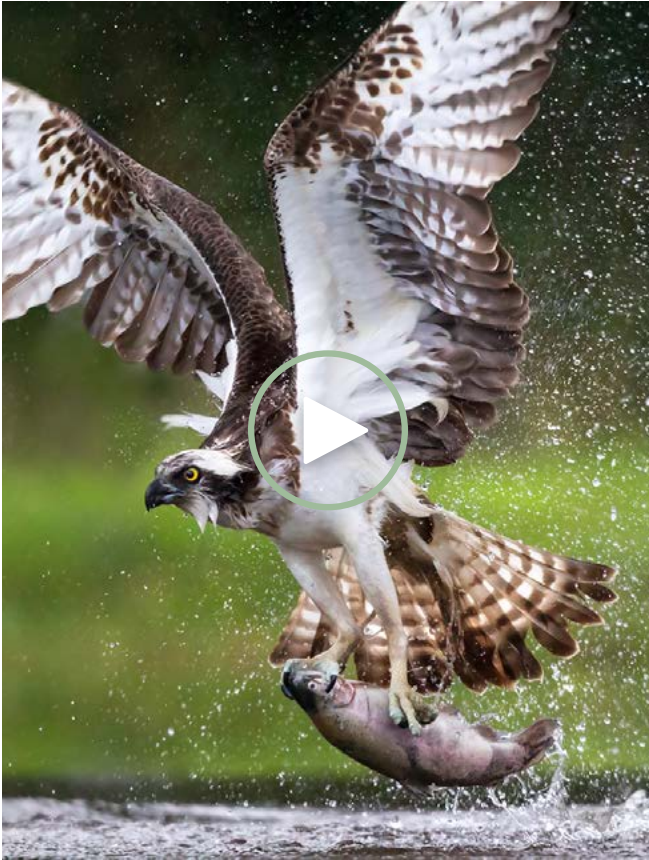

12 x 30' 4K HDR

NATURE, WILDLIFE

Original Broadcaster: Love Nature

Producer: Yap Films

Osprey: Sea Raptor

An osprey soars over a tiny saltmarsh at the Connecticut River. He has just flown 6000 kilometres, to the place that's imprinted on his memory since birth, to re-join his mate. As the pair mates and broods their eggs, foxes, deer and migrating shorebirds bring summer's hustle and bustle back to the saltmarsh. Other osprey pairs see their eggs snatched by predators that prowl the night. But this osprey pair are battle tested. Over the course of one summer they fend off enemies, catch hundreds of fish, and raise their tiny chicks into the next generation of sea raptors. Narrated by Emmy (TM) Award winner Sean Bean.