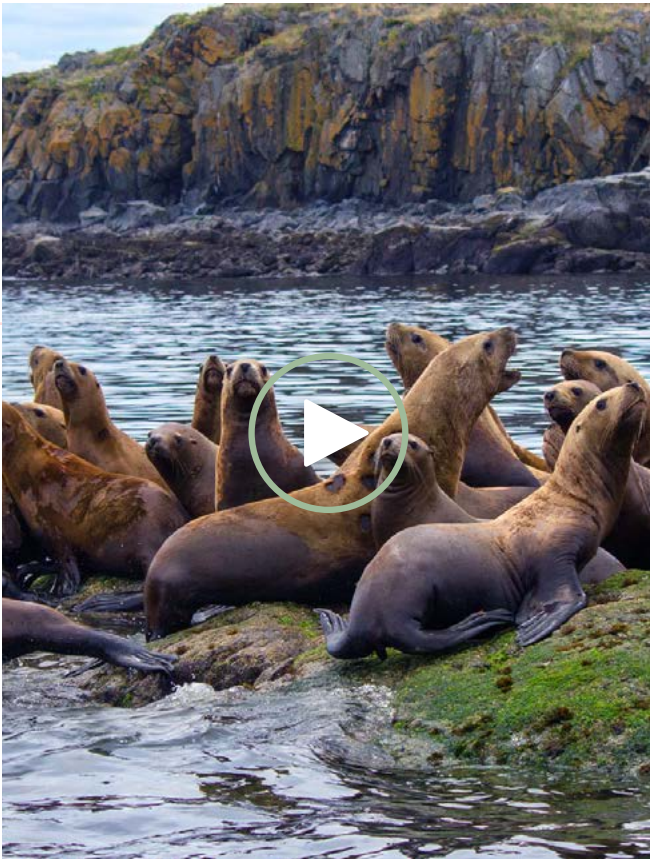

Shadowlands

The SHADOWLANDS are a diverse group of habitats in the remote southern latitudes of our planet. Here, high-stakes wildlife dramas play out in snow-capped fiords where saltwater mixes with fresh, where warm currents meet cold Antarctic waters. The creatures who make their home here must be tough to endure the extreme weather here at the best of times, but increasingly unpredictable climate patterns are making their lives even harder. Those who are born in the cold southern seas need all their animal cunning to grow up and to ensure their kind survives in the SHADOWLANDS.

3 x 60' 4K HDR

NATURE, WILDLIFE

Original Broadcaster: Love Nature

Producer: NHNZ Worldwide