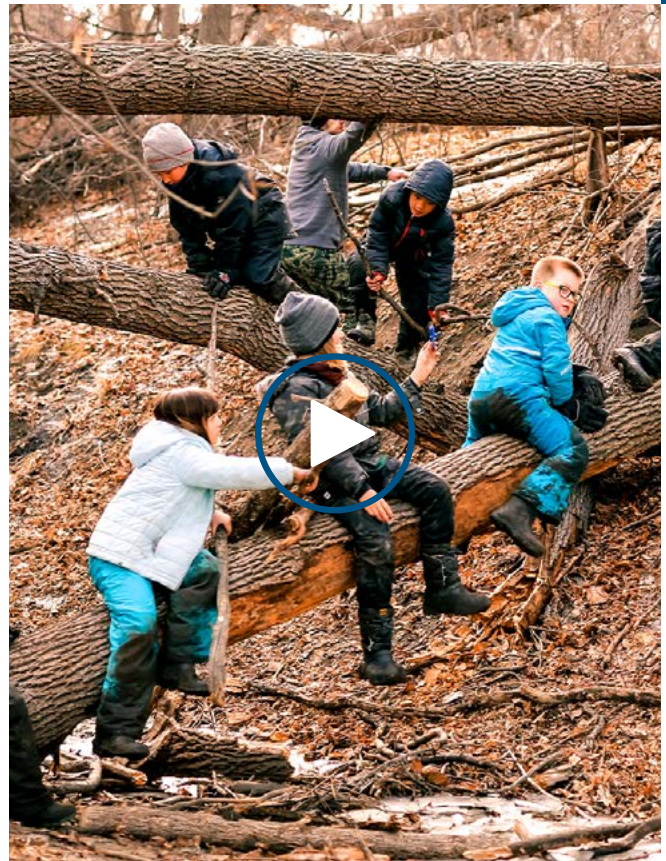

Forest School

The concept of FOREST SCHOOL, or a form of early education delivered entirely outdoors, is a concept that is taking off around the world. Rain or shine or snow, students explore nature to learn personal, social and technical skills. By using twigs to write in the mud they draw their favorite animals, the trees become storytellers as they imagine the great adventures they can have, and animals become teachers of empathy and kindness.

1 x 60' HD

DOCUMENTARY, EDUCATION, HUMAN INTEREST

Original Broadcaster: CBC

Producer: Black Watch Entertainment