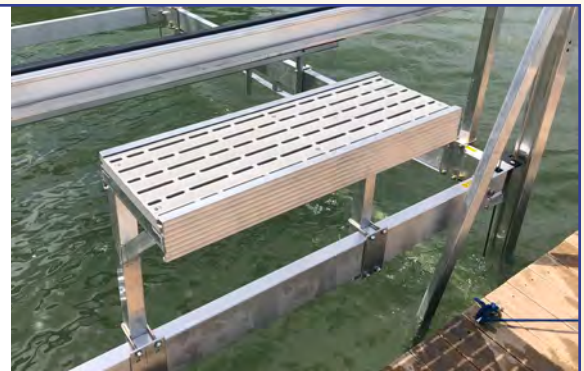

NEW
 from SVI!!

Pontoon / Tritoon Kit with Hardware for ShoreStation® Manual SSV Aluminum Frame Boat Lifts Models
 For Weights 2000 to 6000 lbs.
 3025-072 (Ref HA0096)
 Attaches to New Style Aluminum Cradle Cross Members. Lumber not included.

UNIVERSAL STYLE FOR MANY BOAT LIFT MAKES / MODELS

Ideal for Dock Installers, Marinas, Home Docks, More!

The Boat Lift Step Over requires a V-cut lift frame (the outer boat lift frame itself, not the cradle, as pictured) on the dock side to avoid interference as the step travels up and down with the cradle. The vertical mounting tubes measure 32" tall, and has 20" of space between the angled support gussets and the bottom of the tube, so theoretically you can have 12-13" of vertical adjustability depending on the size of your lift cradle. The TITAN gray composite tread is 1' x 3' and provides a grippy surface for confident loading and unloading.

IMPORTANT NOTE:

The boat lift step over will NOT work on ShoreStation®* Brand lifts or any other brand which has a horizontal bar on the side of the lift frame itself.

The universal 4043-012 Boat Lift Step Over comes with U-bolt brackets and have two hole options which allows it to fit either a 2"x 5" or 2"x 6" side cradle beam.