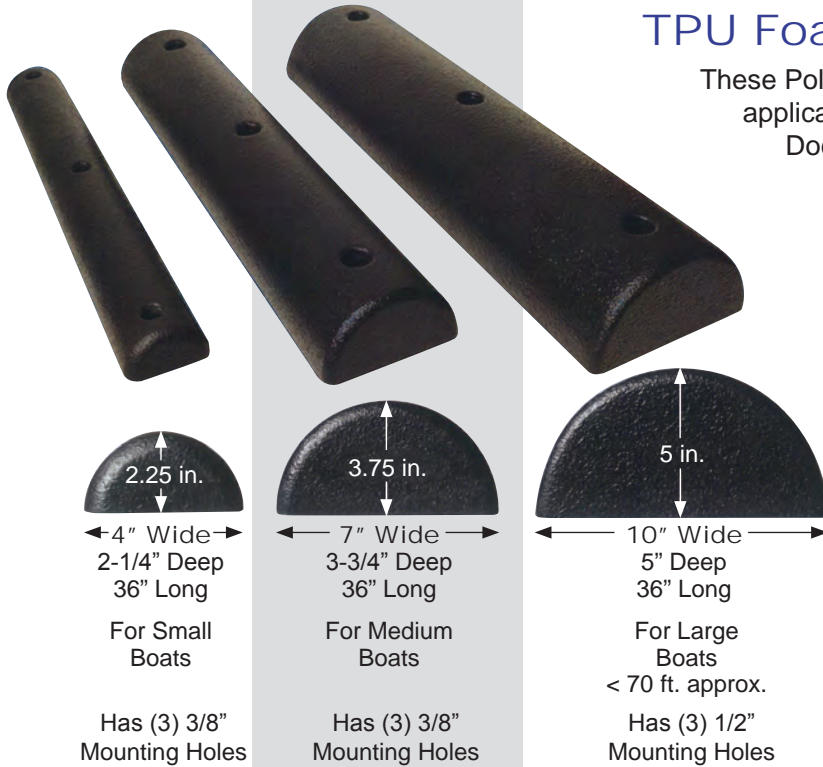

Works with P-Shape Vinyl Edging

Vinyl Corner Bumpers

Works with P-Shaped Dock Bumpers

This flexible PVC corner is made in a solid one piece construction.

Durable, flexible, yet with great resilience, this corner is the newest addition to our line of Corner Bumpers. Designed to be used with most industry-standard P shape dock bumpers, or stand alone.

Call or E-Mail Today for Your Special Pricing: 800-321-8173 • RECPARTS@SVIINTL.COM

Ideal for Marinas, Dock Builders, Home Docks, and More!

TPU Foam Dock Bumpers

These Polyurethane Foam Bumpers are a great solution for applications requiring higher impact protection for Marina Docks, Dock Builders, Home Docks, Boat Builders, and Warehouses with high traffic areas.

- Heavy Duty Dense Black Urethane Foam
- Excellent Resilience
- Good Low Temperature Flexibility
- Mar-Resistant Textured Surface
- UV Protected
- Made in the USA
- Also Available in 24"—Contact SVI.

FOR SMALL BOATS