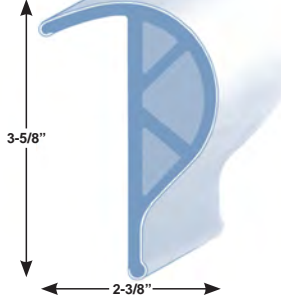

Large P Shape Vinyl Dock Edging
4045-012

4045-601

Polyurethane Corner Bumper

Slips over existing P-Shaped Dock Bumpers to Act as a Second Layer of Corner Protection

- Can be used as a stand-alone corner
- Tapered end radius entrance is designed to eliminate or reduce tear off or pull away when impacted
- Fits Most Standard P Shapes
- Made in the USA!

FEATURES:

- Cellular Urethane Foam
- Excellent Resilience
- Good Low Temperature Flexibility
- Mar Resistant Textured Surface
- Great Durability
- UV Protected
- Custom-Tailored to fit our 3 sizes of P-Shape Dock Bumpers