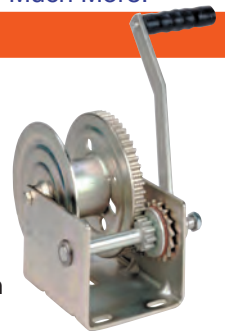

Electric Winches Accessories Pulling Winches Anchors Trailer Products Jacks

and more

See our catalog for more
 Dutton-Lainson Trailer Products,
 Canopy Covers, Cables,
 Solar Lights, Solar Panels,
 and much more!

HUGE SELECTION!

Call for our catalog!

800-942-2123

800-942-2123

Excellent prices on top quality cables!

Galvanized Order: 3026-102G
Stainless Order: 3026-102

Cables for Many Boat Lift Models!

- Boat Lift Motors
- Cables
- Canopies
- Docks
- Dock & Boat Accessories
- Bumpers/ Edging
- Marine & Trailer Products
- Jacks
- Pontoon Kits
- Solar Products
- Storage Nets
- Towing Products
- Winch Tubes
- Winches
- And Much More!

*NEW!
Pontoon
Kits*

Winch Tubes

Bunks

Dutton-Lainson
Products

Recreational

SVI International, Inc.
155 Harvestore Drive
DeKalb, IL 60115

- BALTIMORE
- CHICAGO
- LOS ANGELES

Boat Lift Repair Parts and Accessories