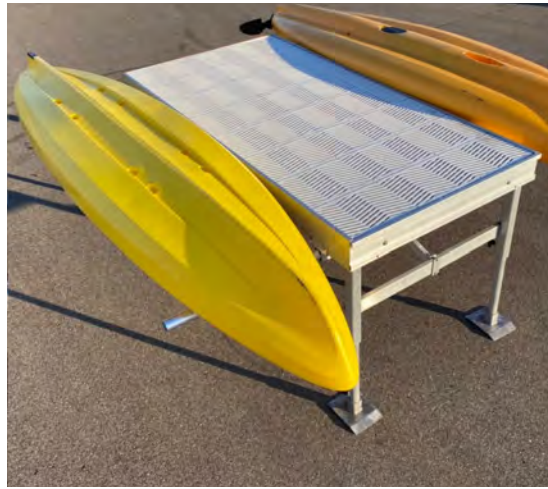

Dock Mount Kayak Rack Brackets

NEW! Rack Brackets Hold 1 or 2 Kayaks

4043-001 Dock Mount Kayak Rack Brackets
For Holding 1 or 2 Kayaks - Kit Includes 4 Brackets

UNIVERSAL / WORKS ON EXISTING 3' OR 4' WIDE DOCKS

Ideal for Dock Installers, Marinas, Home Docks, More!

NOTE: This kits includes 4 Brackets and hardware only. Supply your own 1.9" or 2" OD Heavy Duty Aluminum or Steel Poles and bungees or other suitable straps and tie-down hardware.

For a Single Kayak Model, use (2) 1.9" or 2" OD x 7' Long Heavy Duty Aluminum or Steel Poles (not included)

For a Dual Kayak Model, use (2) 1.9" or 2" OD x 10' Long Heavy Duty Aluminum or Steel Poles (not included)

Must sit high enough out of the water to keep kayaks safe and be sure to strap kayaks down!

The perfect accessory for any kayak enthusiasts!

Get out on the water faster!
Use these Kayak Rack Brackets from SVI to keep your kayaks next to the water and be ready to go!