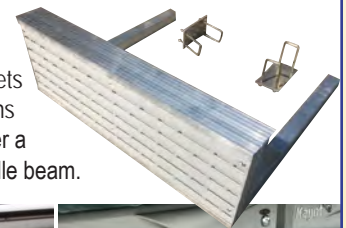

UNIVERSAL STYLE FOR MANY BOAT LIFT MAKES / MODELS

Ideal for Dock Installers, Marinas, Home Docks, More!

The Boat Lift Step Over requires a V-cut lift frame (the outer boat lift frame itself, not the cradle, as pictured) on the dock side to avoid interference as the step travels up and down with the cradle. The vertical mounting tubes measure 32" tall, and has 20" of space between the angled support gussets and the bottom of the tube, so theoretically you can have 12-13" of vertical adjustability depending on the size of your lift cradle. The TITAN gray composite tread is 1' x 3' and provides a grippy surface for confident loading and unloading.

IMPORTANT NOTE:

The boat lift step over will NOT work on ShoreStation®* Brand lifts or any other brand which has a horizontal bar on the side of the lift frame itself.

The universal 4043-012 Boat Lift Step Over comes with U-bolt brackets and have two hole options which allows it to fit either a 2"x 5" or 2"x 6" side cradle beam.