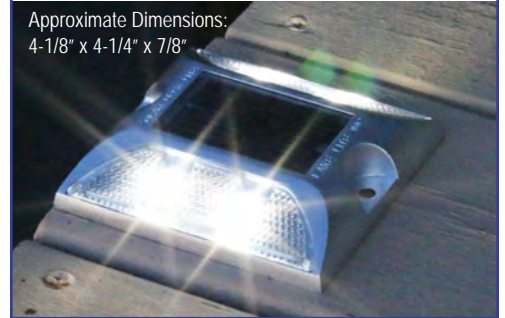

FOR MANY APPLICATIONS!

- Docks
- Decks
- Boardwalks
- Yacht Clubs
- Marinas
- Obstructions
- Boat Houses
- Safety & Hazard

Approximate Dimensions:
4-1/8" x 4-1/4" x 7/8"

DOCK LITES • NAVIGATION LIGHTS • CLEAT LIGHTS • PILING LIGHTS • RAIL LIGHTS • BEACON LIGHTS • SKY LIGHTS

Solar Dock Post Lights

CHOOSE FOR ROUND, SQUARE OR RECTANGLE POSTS

Fresh water rated. 4x Brighter than Solar Garden Lights! Protect your property from boating collisions. Lining your dock with Solar Dock Post Lights adds a sense of security and safety for the dock. With multiple units, your dock will provide an elegantly lit pathway. Simple to install in just minutes.