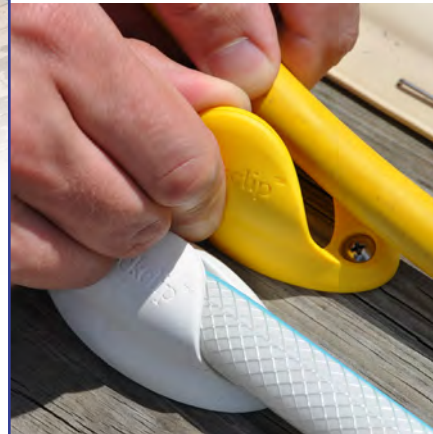

Boat Lift Wheel Crank Knob

NEW! Wheel Crank Knob

4043-030 Boat Lift Wheel Crank Knob (1)

Full Spinner Knob—The ergonomic design makes it gentle on the hand and easier to crank than most OEM knobs. The long neck on this rugged boat lift knob helps to eliminate bloody knuckles from scraping the wheel as you spin!

Back-to-Back Flange Nuts Recommended.

Rated for outdoor use with UV stabilizer.

*SVI is the answer.
Give us a call!
800-942-2123*

Dock Hose and Cord Organizer

NEW! Marine Cable Organizer

4043-031 Dock Hose and Cord Manager

- Organize and manage electrical cable and hoses
- Great for marinas or anyone looking to tidy up their piers!
- Perfect for Shore Power Cords, Water Hoses, Deck Brush Handles, and more
- Flex-release design fits heavy gauge electrical cords or standard-diameter flush hoses.
- Available in Safety Yellow

*Not just for docks / piers!
Perfect for cord, wires,
cables, hoses, more!*

*What do YOU do
in the off-season?*

SESSM SMALL EQUIPMENT SHOP MAINTENANCE Lifts

Platform / Frame,
Undercarriage, or Axle
Engaging Lift Structures

**AFFORDABLE • EASY INSTALLATION
NO PIPING • 360° ROTATION**

SESSM LIFTS ARE PERFECT FOR:
ATVs / UTVs • Golf Carts • Lawn Mowers
Landscape Equipment • Motorcycles
Personal Watercraft • Small Engine Shops
Snowmobiles • And More!

SVI Recreational is your one-stop shop.

ShoreStation® is a registered trademark of Midwest Industries and SVI International, Inc. does not sell ShoreStation® brand products of any kind.