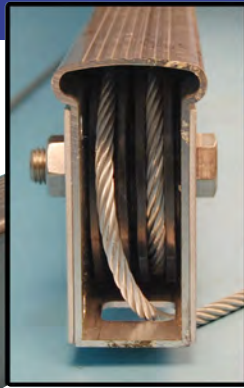

Phone:
800-942-2123
815-748-0250

Recreational
Serving the Lift Industry Since 1977

Repair Parts for ShoreStation®

Don't see what you need? Give us a call!

Winch Tube

For ShoreStation®

(OEM # 63458)

3025-026 Winch Tube with Galvanized Cables
3025-026SS Winch Tube with Stainless Cables