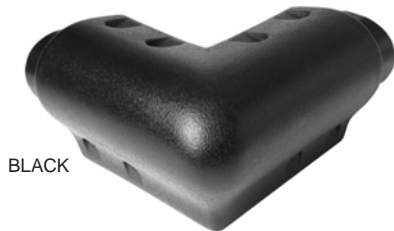

Works with P-Shape Vinyl Edging

BLACK

4045-601

Polyurethane Corner Bumper

Slips over existing P-Shaped Dock Bumpers to Act as a Second Layer of Corner Protection

- Can be used as a stand-alone corner
- Tapered end radius entrance is designed to eliminate or reduce tear off or pull away when impacted
- Fits Most Standard P Shapes
- Made in the USA!

FEATURES:

- Cellular Urethane Foam
- Excellent Resilience
- Good Low Temperature Flexibility
- Mar Resistant Textured Surface
- Great Durability
- UV Protected
- Custom-Tailored to fit our 3 sizes of P-Shape Dock Bumpers