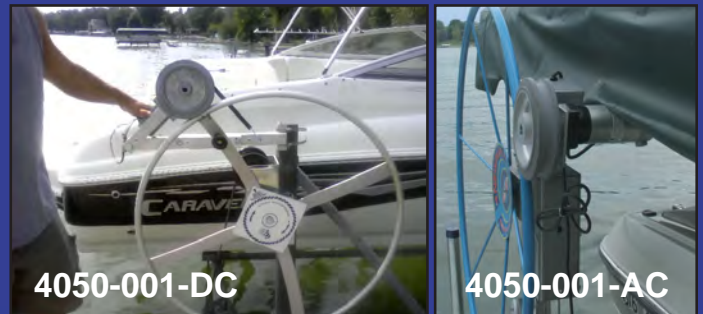

WHEEL-TO-WHEEL MOTORS

Boat Lift Motor Assy

- 4050-001-AC** AC - Wheel-to-Wheel
- 4050-001-DC** DC - Wheel-to-Wheel

Recreational
800-942-2123

Boat Lift Wheel Crank Knob

NEW! Wheel Crank Knob

4043-030 Boat Lift Wheel Crank Knob (1)