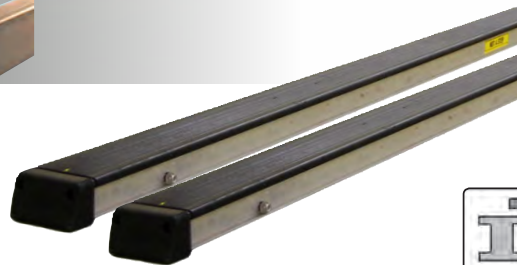

Bunks

Dutton-Lainson
Products