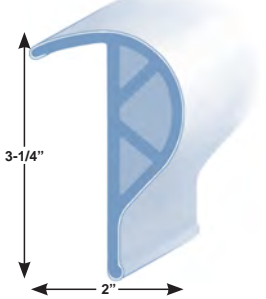

- Produced Only from Top Quality Marine-Grade Flexible Vinyl
- Quality-Grade UV and Fungicide Inhibitors Added to Prolong the Life of the Bumper
- Offered in Many Specifically Designed Shapes to Suit Any Dock Design or Impact Resistance Requirement
- Standard Length is 10 Feet in White or Black / Custom Colors and Lengths are Available

MEDIUM P-Shape Vinyl Edging • 5 per Bundle, 10' Long

4044-004-W White | 4044-004-B Black

LARGE P-Shape Vinyl Edging • 3 per Bundle, 10' Long

4044-012-W White | 4044-012-B Black

Medium P Shape Vinyl Dock Edging
4045-004