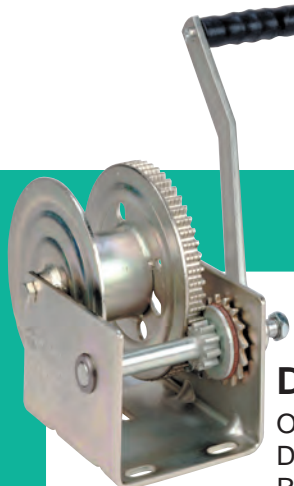

SVI—Your Source for Dutton-Lainson Products