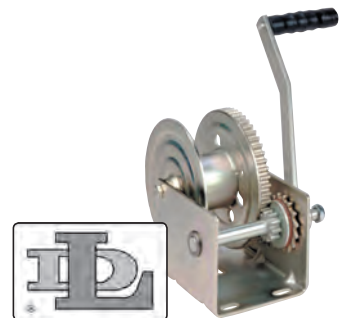

**SVI is Your Source
for Dutton-Lainson
Products**

SVI International, Inc.
155 HARVESTORE DRIVE
DEKALB, IL 60115

Phone:
800-942-2123
815-748-0250