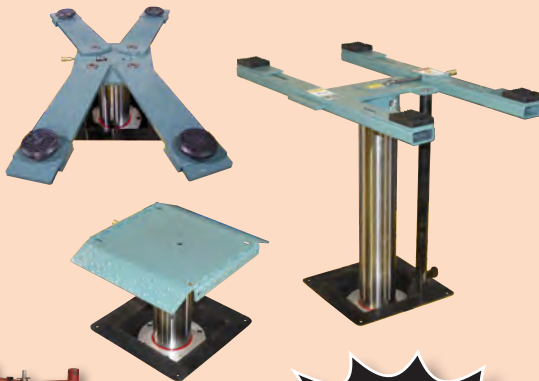

**Single Battery Tray
(Rounded Handles)
4050-029-01**

**Dual Battery Tray
(Rounded Handles)
4050-029-02**

Motion-Activated Solar Sky Lights for Light Posts

Various Lifting Platforms and Superstructures Available!

Lift Motorcycles, Mowers, ATVs/UTVs and More!

**USA-Made
in DeKalb, Illinois
by Americans
for Americans**

**TURF
AND UTILITY
TRAYS**

FOR 2-POST LIFTS
SYMMETRIC / ASYMMETRIC

Call for our catalog!

800-942-2123
E-MAIL: RECPARTS@SVIINTL.COM