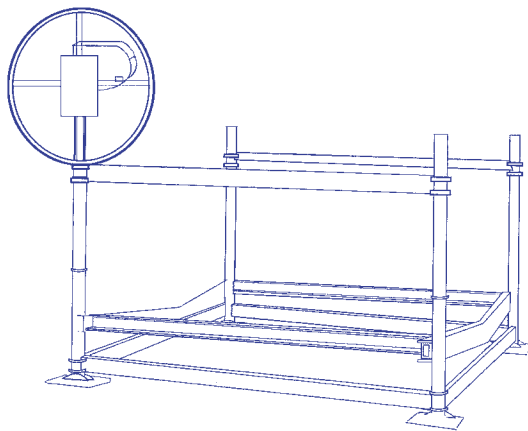

BOAT LIFT, DOCK PARTS & ACCESSORIES

Including Marine and Trailer Products

SVI International, Inc. has been serving the lift industry since 1977. The SVI Recreational line was established in 2000 and is a continually growing product line. SVI offers top quality OEM-compatible replacement parts for many different lift makes and models. If you don't see what you need here, let us know. ***Most likely we have it, or can get it—Give us a call!***