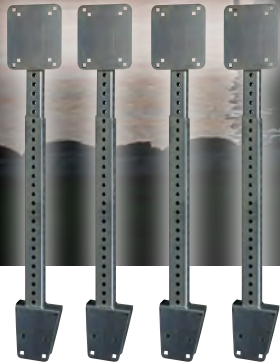

Electric Winches Accessories Pulling Winches Anchors Trailer Products Jacks

and more

See our catalog for more
 Dutton-Lainson Trailer Products,
 Canopy Covers, Cables,
 Solar Lights, Solar Panels,
 and much more!

HUGE SELECTION!

Call for our catalog!

800-942-2123

800-942-2123

Excellent prices on top quality cables!

Galvanized Order: 3026-102G
Stainless Order: 3026-102

Cables for Many Boat Lift Models!

- Boat Lift Motors
- Cables
- Canopies
- Docks
- Dock & Boat Accessories
- Bumpers/ Edging
- Marine & Trailer Products
- Jacks
- Pontoon Kits
- Solar Products
- Storage Nets
- Towing Products
- Winch Tubes
- Winches
- And Much More!