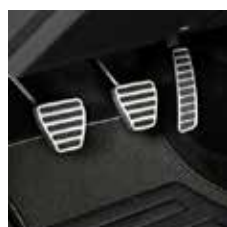

Pedal Cover Package

Add a striking and individual look to the interior of your vehicle with Chevrolet Accessories Pedal Covers. Part # 84534562 / MSRP $150.00

Contact your ADI for availability. Images are for representation purpose only. Actual product may differ.