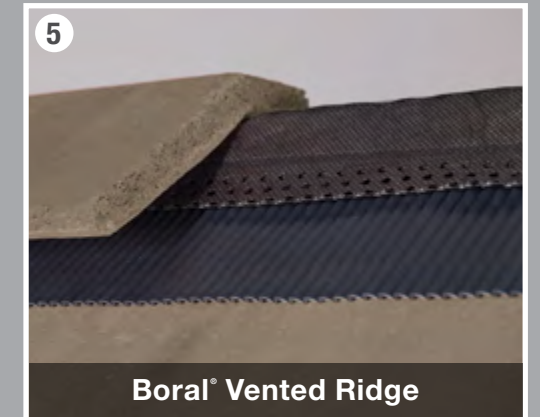

Boral® Vented Ridge