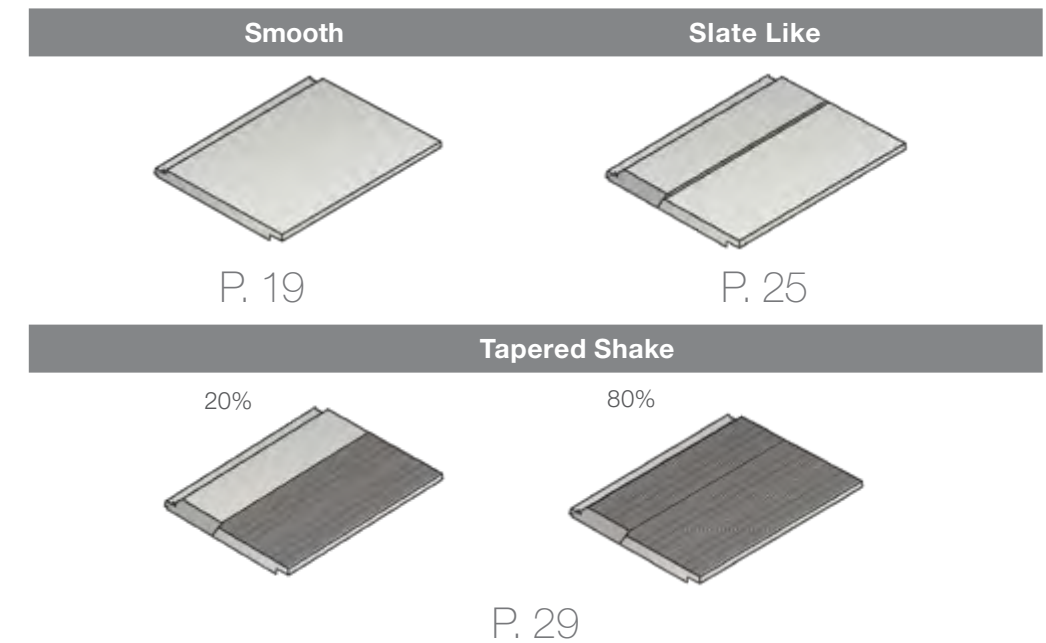

DESIGNER PRODUCT

BERMUDA

Hand-crafted richness evokes the timeless allure of traditional flat tile commonly used throughout the Southeast and the Caribbean. The Bermuda Collection is available in color thru and offered in a variety of finishes.