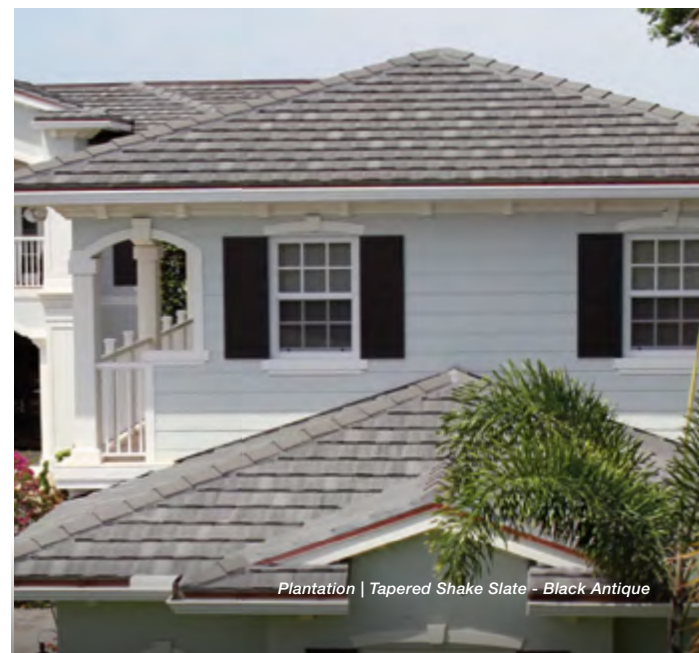

Estate | Desert Tan - Black Antique

Plantation | Slate Like
Natural Gray - White Antique

Plantation | Tapered Shake Slate - Black Antique