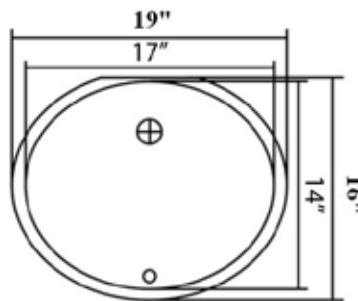

Colors Available:
White, Bisque