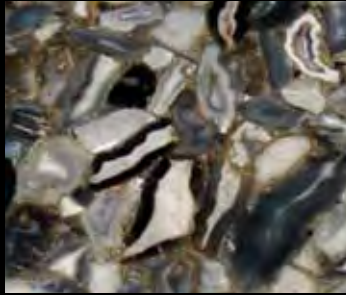

- 112" x 26" x 2cm

Edge Finish:

- 1 1/2" Laminated Flat edge on one long side and two short sides.

Backsplash:

- Matching 6" High Backsplash.

The Semi Precious Collection

Amethyst

Wild Agate

Golden Crystal Quartz

Brown Agate

Rose Quartz

Crystal Quartz

Natural Agate

Tiger Eye

Made with beautiful and translucent stones from around the world, each “Semi Precious” slab is a unique and original piece of art. Designed specifically for use in backlit natural stone wall murals, countertops, bars, cladding and facades, MSI’s Semi Precious Collection is the most affordable of its kind in the industry. Slabs are available in 48” x 96”. Smaller formats including tiles are available by special order.