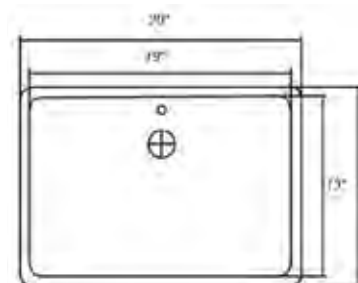

Colors Available:
White