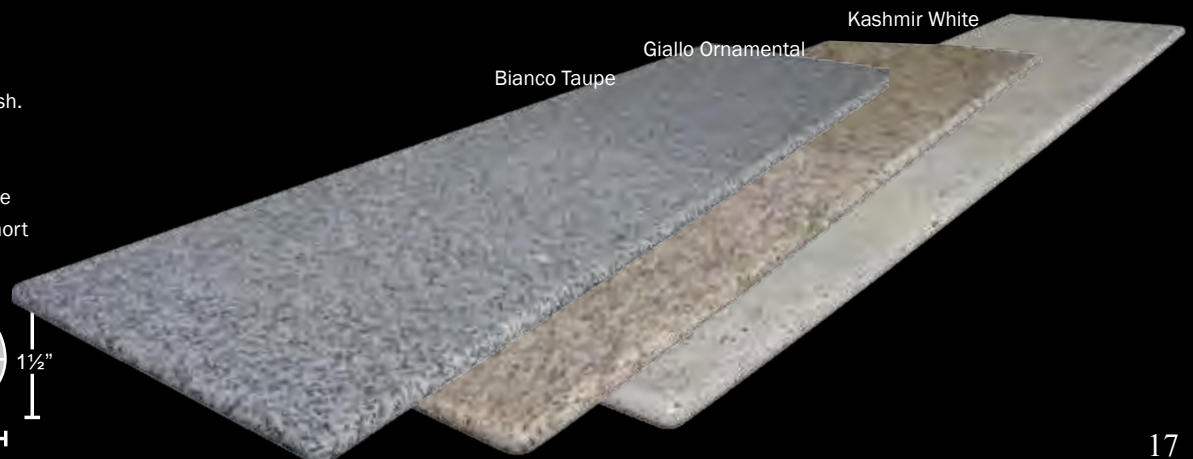

Countertop Sizes

- 100" x 26" x 2cm
- 112" x 26" x 2cm

Edge Finish:

- 1½" Laminated Full Bullnose on one long side and two short sides.

Backsplash:

- Matching 6" High Backsplash.

Peninsula:

- 1½" Laminated Full Bullnose on two long side and one short sides.