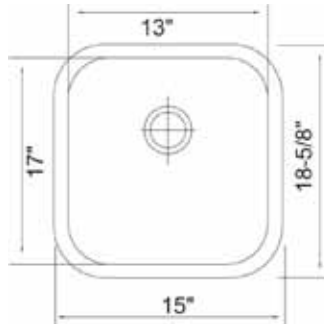

Available in 18 Gauge only