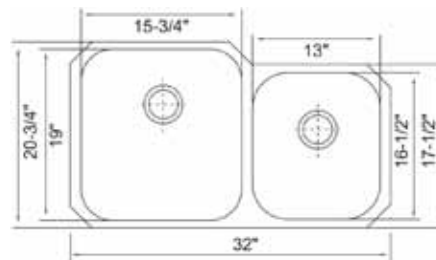

Available in 16 & 18 Gauge