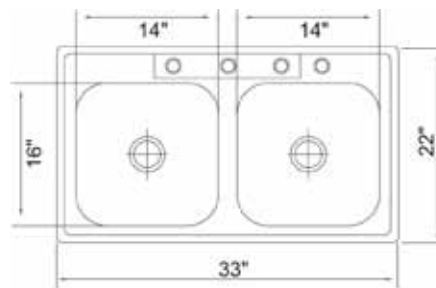

Available in 20 Gauge only