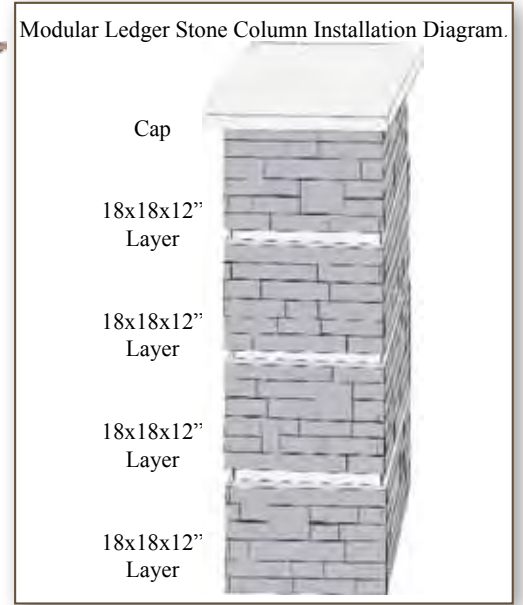

* Shown as kit