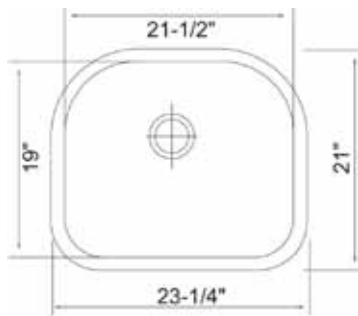

Available in 18 Gauge only