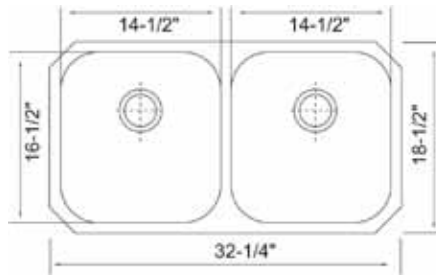

Available in 16 & 18 Gauge