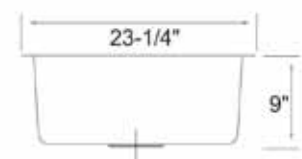

60/40 Undermount Sink

Available in 16 & 18 Gauge

50/50 Topmount Sink

Available in 20 Gauge only

Jumbo Undermount Sink

Available in 18 Gauge only

PREMIUM SINKS

Bar Undermount Sink