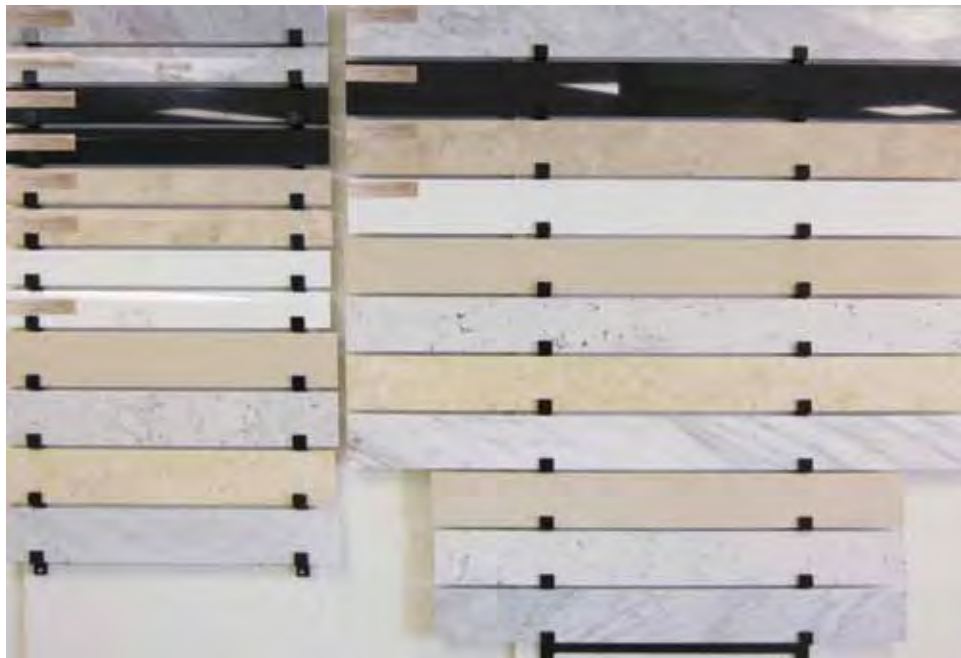

Thresholds & Window Sills

Arabescato Carrara - Polished

Sills

6x37 Single Beveled
6x54 Single Beveled
6x73 Single Beveled
6x36 Double Beveled
5x30 Single Hollywood
5x36 Double Hollywood

Thresholds

2x36 Double Beveled
4x24 Double Beveled
4x36 Double Beveled

Luxor Gold - Polished

Sills

6x37 Single Beveled
6x54 Single Beveled
6x73 Single Beveled

Thresholds

2x36 Double Beveled
4x36 Double Beveled

China Black - Polished

Sills

6x72 Double Beveled

Thresholds

4x36 Double Beveled
4x36 Single Hollywood

Galala - Polished

Sills

5x30 Single Hollywood

Thresholds

2x36 Double Beveled
4x24 Double Beveled
4x36 Double Beveled

Durango - Honed

Sills

6x72 Double Beveled

Thresholds

4x36 Double Beveled
4x36 Single Hollywood