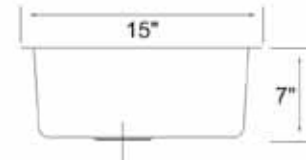

60/40 Undermount Sink

Available in 16 & 18 Gauge

50/50 Topmount Sink

Available in 20 Gauge only

Jumbo Undermount Sink

Available in 18 Gauge only

PREMIUM SINKS

Bar Undermount Sink