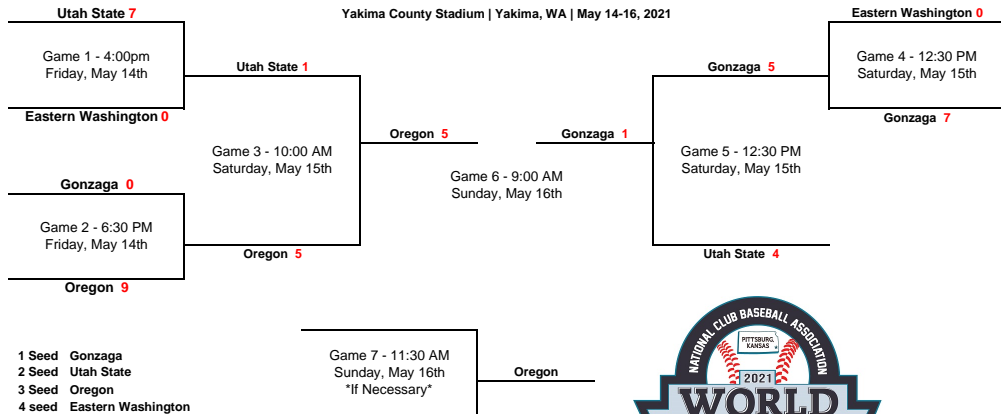

C.O. Brown Stadium | Battle Creek, MI | May 14-16, 2021

- 1 Seed Iowa
- 2 Seed Bowling Green
- 3 Seed West Virginia
- 4 seed Adrian

\*Higher Seed is always HOME unless lower seed has higher tournament winning %  
 \*Teams from the same conference CANNOT meet 1st round  
 \*Double Elimination Format

# NORTHERN PACIFIC -REGIONAL-

Yakima County Stadium | Yakima, WA | May 14-16, 2021

\*Higher Seed is always HOME unless lower seed has higher tournament winning %

\*Teams from the same conference CANNOT meet 1st round

\*Double Elimination Format

Salisbury University | May 15-16, 2021

Best of 3 Format

#1 Seed Salisbury | #2 Seed Sacred Heart

Sacred Heart **1**

Game 1  
Saturday, May 15th

Salisbury **11**

Salisbury **17**

\*Teams from the same conference CANNOT meet 1st round

\*Double Elimination Format

Legion Field | Greenwood, SC | May 14-16, 2021

\*Higher Seed is always HOME unless lower seed has higher tournament winning %