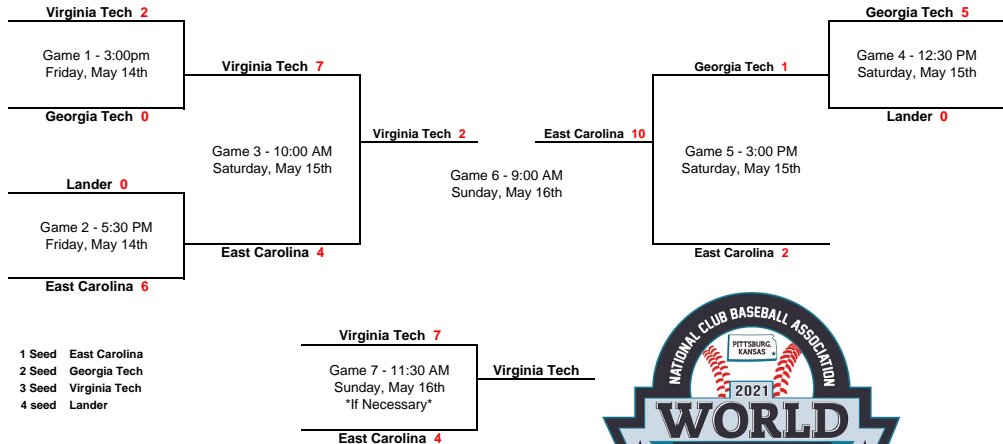

C.O. Brown Stadium | Battle Creek, MI | May 14-16, 2021

- 1 Seed Iowa
- 2 Seed Bowling Green
- 3 Seed West Virginia
- 4 seed Adrian

\*Higher Seed is always HOME unless lower seed has higher tournament winning %  
 \*Teams from the same conference CANNOT meet 1st round  
 \*Double Elimination Format

\*Double Elimination Format

Salisbury University | May 15-16, 2021

Best of 3 Format

#1 Seed Salisbury | #2 Seed Sacred Heart

Sacred Heart **1**

Game 1  
Saturday, May 15th

Salisbury **11**

Salisbury **17**

Game 2  
Saturday, May 15th

Sacred Heart **3**

Sacred Heart

Game 3  
Sunday, May 16th  
**\*\*IF NECESSARY\*\***

Salisbury (Home Team)

Woodside Sports Complex | Mauston, WI | May 14-16, 2021

\*Higher Seed is always HOME unless lower seed has higher tournament winning %

\*Teams from the same conference CANNOT meet 1st round

\*Double Elimination Format

Legion Field | Greenwood, SC | May 14-16, 2021

\*Higher Seed is always HOME unless lower seed has higher tournament winning %