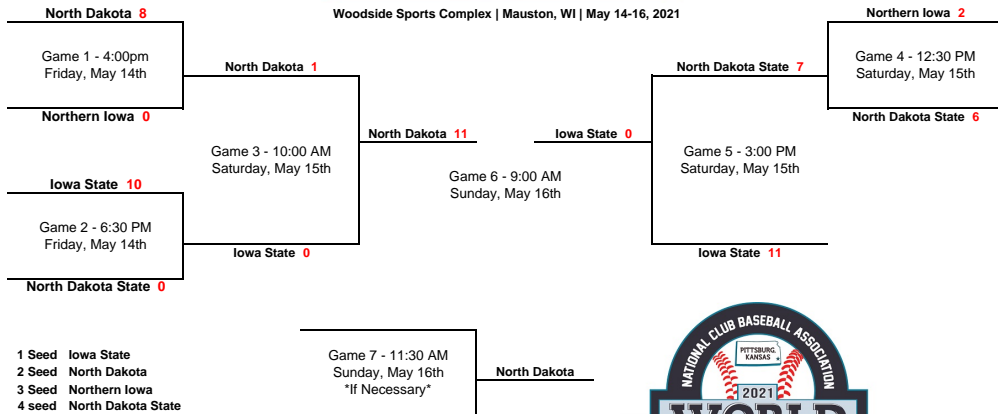

C.O. Brown Stadium | Battle Creek, MI | May 14-16, 2021

- 1 Seed Iowa
- 2 Seed Bowling Green
- 3 Seed West Virginia
- 4 seed Adrian

\*Higher Seed is always HOME unless lower seed has higher tournament winning %  
 \*Teams from the same conference CANNOT meet 1st round  
 \*Double Elimination Format

\*Double Elimination Format

Salisbury University | May 15-16, 2021

Best of 3 Format

#1 Seed Salisbury | #2 Seed Sacred Heart

Sacred Heart **1**

Game 1  
Saturday, May 15th

Salisbury **11**

Salisbury **17**

Game 2  
Saturday, May 15th

Sacred Heart **3**

Sacred Heart

Game 3  
Sunday, May 16th  
**\*\*IF NECESSARY\*\***

Salisbury (Home Team)

Woodside Sports Complex | Mauston, WI | May 14-16, 2021

\*Higher Seed is always HOME unless lower seed has higher tournament winning %

\*Teams from the same conference CANNOT meet 1st round

\*Double Elimination Format

Legion Field | Greenwood, SC | May 14-16, 2021

\*Higher Seed is always HOME unless lower seed has higher tournament winning %