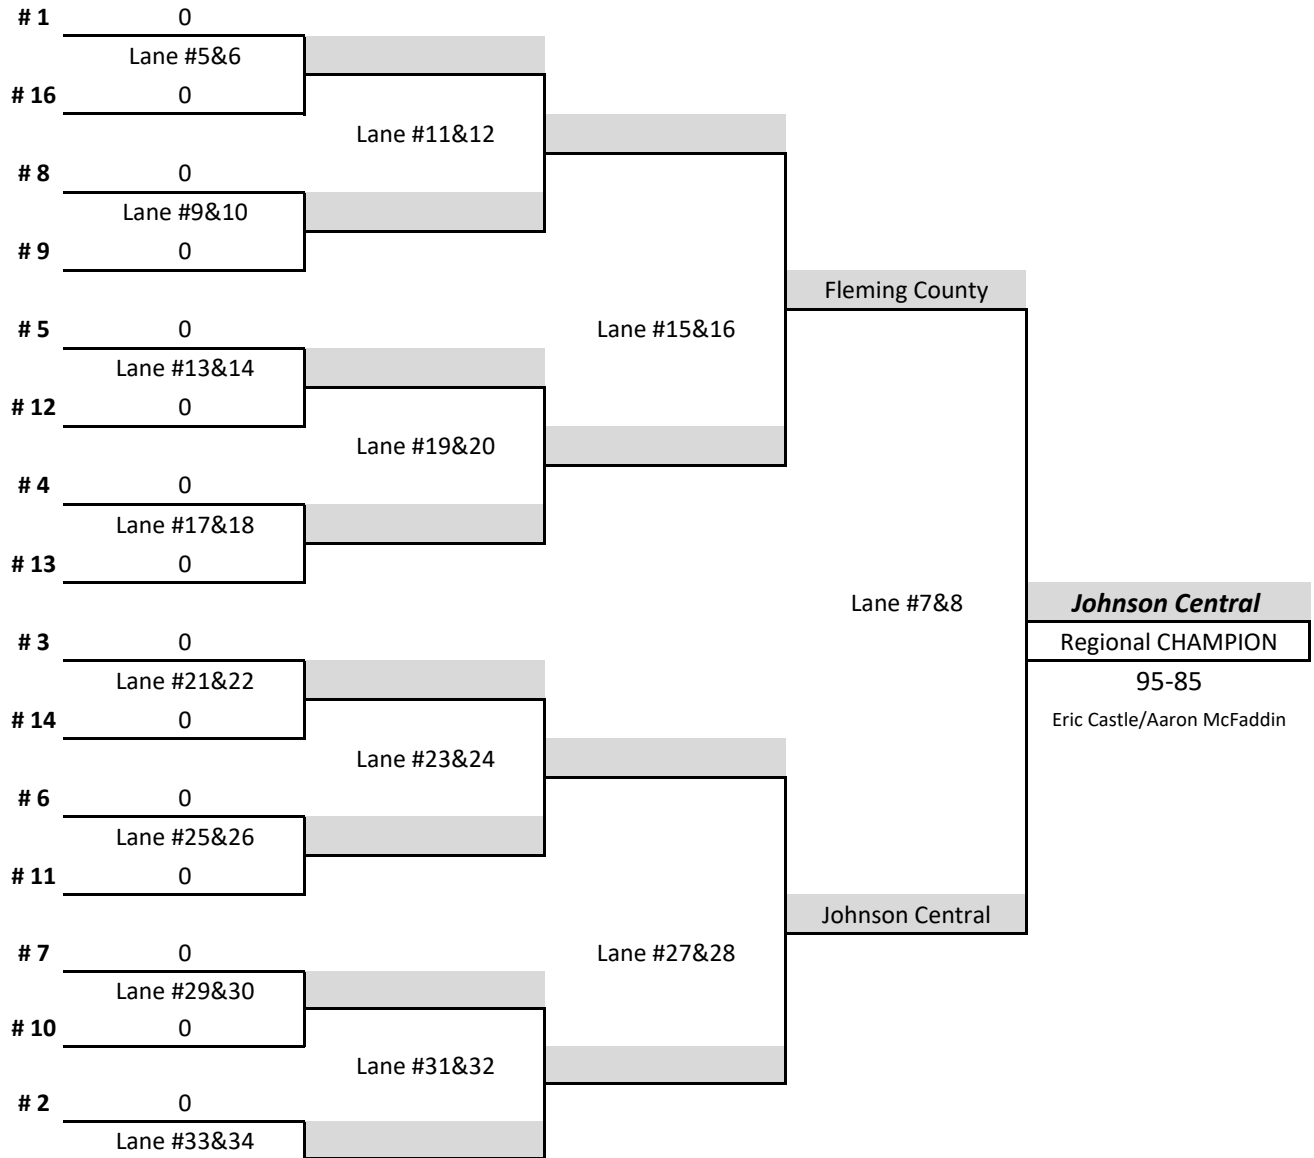

# Girls Team Championship Bracket

Region: 8Date: 1/27/2018

<u>Girls</u>	<u>School</u>	<u>Team 1</u>	<u>Team 2</u>	<u>Total</u>					
1	Corbin	495	399	894	# 1	Corbin			
2	Fleming County	459	372	831	# 16	Whitley County (Bye)	BYE		
3	East jessamine	438	369	807			Lane #3&4	Corbin	
4	Boyle County	390	387	777	# 8	Johnson Central		195-117, 150-126, 206-101	
5	West jessamine	354	404	758			Lane #9&10	Madison Southern	
6	Lincoln County	415	329	744	# 9	Madison Southern	119-93, 152-110, 127-134		
7	Rowan County	370	299	669			118-108		Corbin
8	Johnson Central	387	267	654	# 5	West jessamine		Lane #3&4	171-140, 144-148, 146-141
9	Madison Southern	391	261	652			Lane #13&14	West Jessamine	157-112
10	Garrard County	343	300	643	# 12	Wayne County	148-106, 143-88, 158-90		
11	Montgomery County	329	298	627			Lane #5&6	Boyle County	
12	Wayne County	259	297	556	# 4	Boyle County		109-116, 150-123, 139-133	
13	George Rogers Clark	298	119	417			Lane #17&18	Boyle County	178-124
14	Madison Central (Bye)	0	0	0	# 13	George Rogers Clark	136-84, 123-69, 117-67		
15	Lee County (Bye)	0	0	0	# 3	East jessamine			Lane #5&6
16	Whitley County (Bye)	0	0	0			Lane #21&22	East Jessamine	<b>Corbin</b>
									Regional CHAMPION
					# 14	Madison Central (Bye)	BYE		
							Lane #7&8	East Jessamine	
					# 6	Lincoln County		148-148, 130-110, 156-122	
							Lane #25&26	Lincoln County	121-130, 134-102
					# 11	Montgomery County	127-108, 123-103, 102-112		
							101-130, 155-121		Fleming County
					# 7	Rowan County		Lane #7&8	160-137, 175-134, 137-119
							Lane #29&30	Garrard County	
					# 10	Garrard County	100-106, 101-111, 164-105		
							109-90, 126-81	Fleming County	
					# 2	Fleming County		Lane #9&10	153-120, 195-116, 135-151
							Lane #33&34	Fleming County	214-139
					# 15	Lee County (Bye)	BYE		

# Unified Team Bracket

Region: 8

Date: 1/28/2018

**Seed Rank**

- 1
- 2
- 3
- 4
- 5
- 6
- 7
- 8
- 9
- 10
- 11
- 12
- 13
- 14
- 15
- 16

**School**

**Seed Game Score**