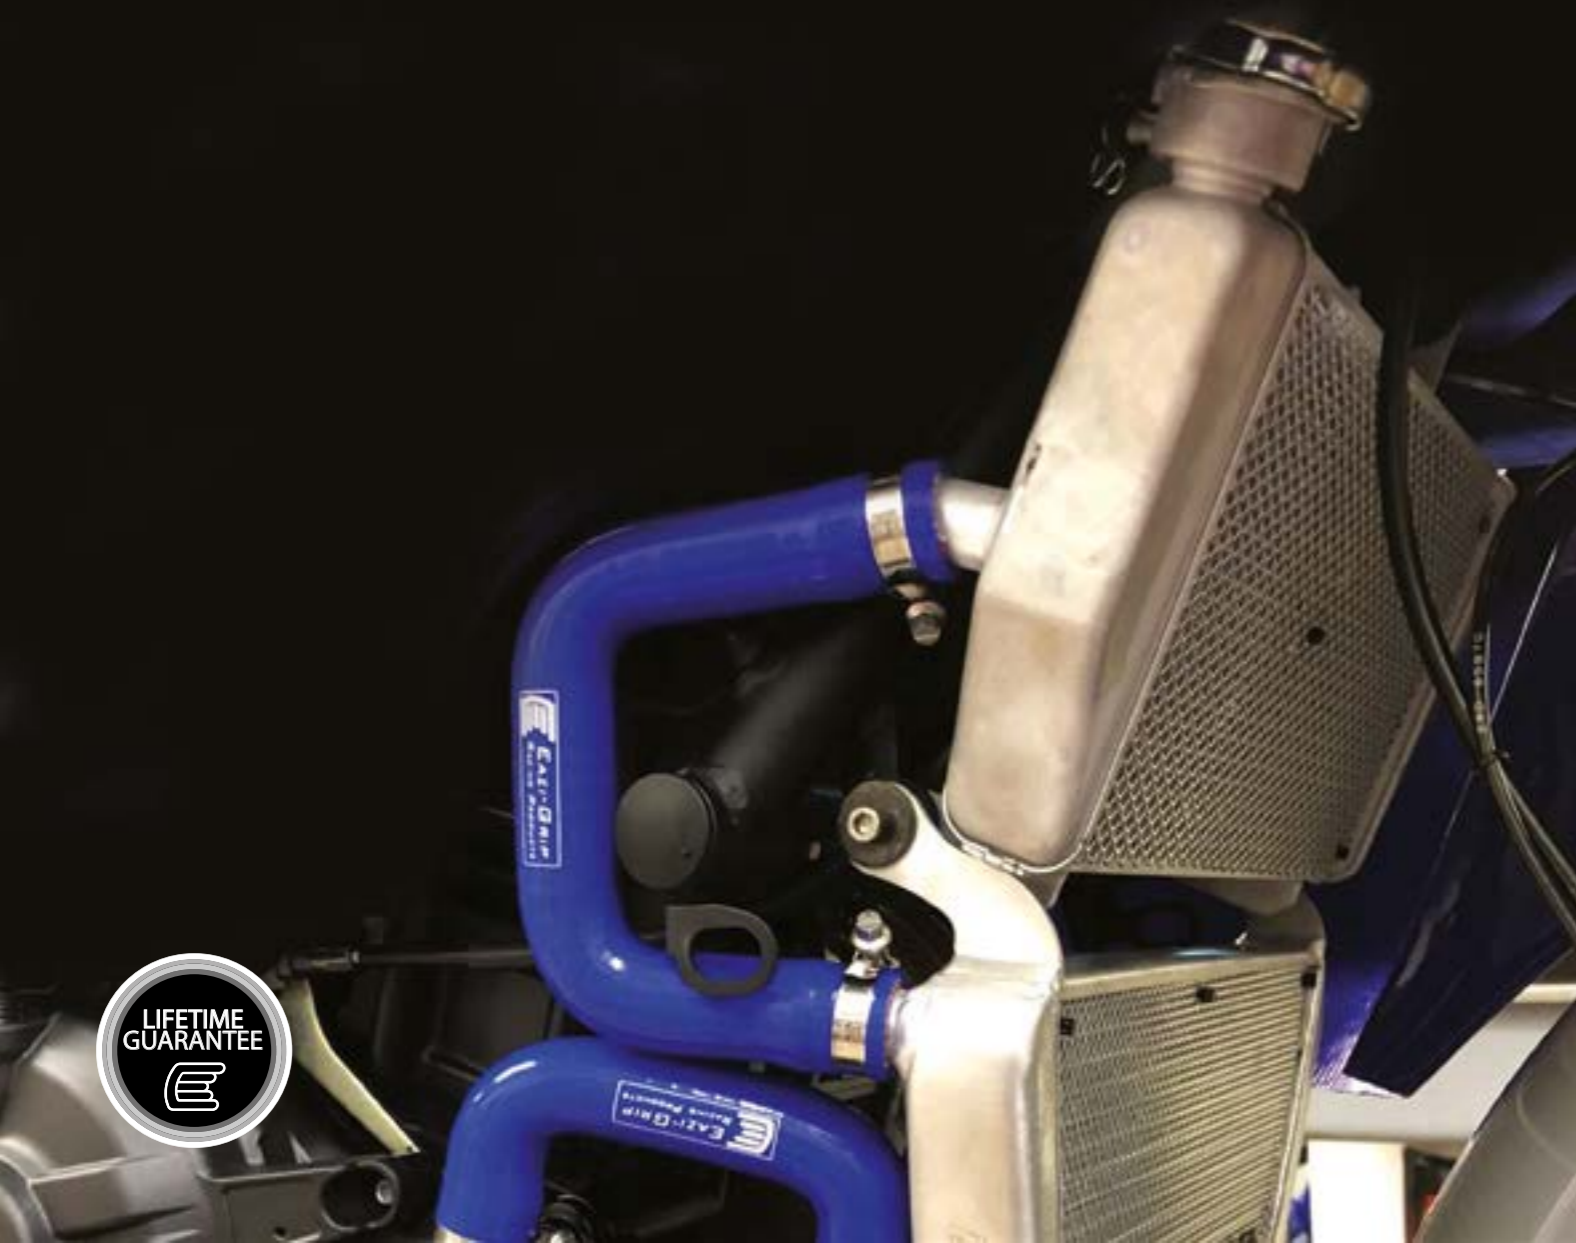

BMW

PLEASE CLICK ON THE MODEL AND CLAMPS FOR FULL DETAILS

MODEL	YEAR	BLACK	BLUE	RED	CLAMPS
S1000RR	2009-2018	HOSEBMW001	HOSEBMW001BLUE	HOSEBMW001RED	CLAMPBMW001
S1000RR HP4	2013-2014	HOSEBMW002	HOSEBMW002BLUE	HOSEBMW002RED	CLAMPBMW002
S1000RR	2019+	HOSEBMW003	HOSEBMW003BLUE	HOSEBMW003RED	CLAMPBMW003

DUCATI

PLEASE CLICK ON THE MODEL AND CLAMPS FOR FULL DETAILS

MODEL	YEAR	BLACK	BLUE	RED	CLAMPS
899/R	2013-2015	HOSEDUC001	HOSEDUC001BLUE	HOSEDUC001RED	CLAMPDUC001
1098 R/S	2007-2009	HOSEDUC002	HOSEDUC002BLUE	HOSEDUC002RED	CLAMPDUC002
V4/S/SPECIALE	2018+	HOSEDUC003	HOSEDUC003BLUE	HOSEDUC003RED	CLAMPDUC003
959/CORSE	2016-2019	HOSEDUC004	HOSEDUC004BLUE	HOSEDUC004RED	CLAMPDUC004
1199 R/S SUPERLEGGERA	2012-2014	HOSEDUC005	HOSEDUC005BLUE	HOSEDUC005RED	CLAMPDUC005
1299 R/R FE/S	2015-2019	HOSEDUC006	HOSEDUC006BLUE	HOSEDUC006RED	CLAMPDUC006

HONDA

PLEASE CLICK ON THE MODEL AND CLAMPS FOR FULL DETAILS

MODEL	YEAR	BLACK	BLUE	RED	CLAMPS
CBR600RR	2007-2019	HOSEHON001	HOSEHON001BLUE	HOSEHON001RED	CLAMPHON001