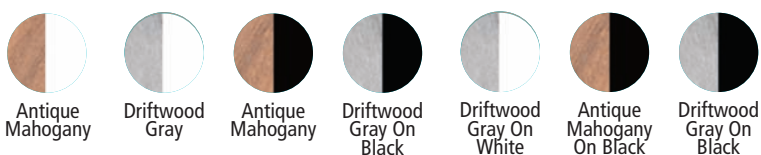

Saddle Bar Stool
SDBS2131
Std: \$236 Nat: \$265
21 1/8"Wx14 1/2"Dx30 1/16"H

Outdoor Island & Saddle Bar Stools Weatherwood on Chocolate Brown

Outdoor Bar & Stools White

Outdoor Island & Saddle Bar Stools Pacific Blue on White

Call for Current Sales and Promotions (518) 793-8555

Classic Terrace Club Chairs & Love Seat, Coffee Table & End Table Chocolate Brown

REGULAR COLORS:

TWO-TONE COLORS:

TROPICAL COLORS:

TROPICAL ON WHITE:

NATURAL FINISHES: