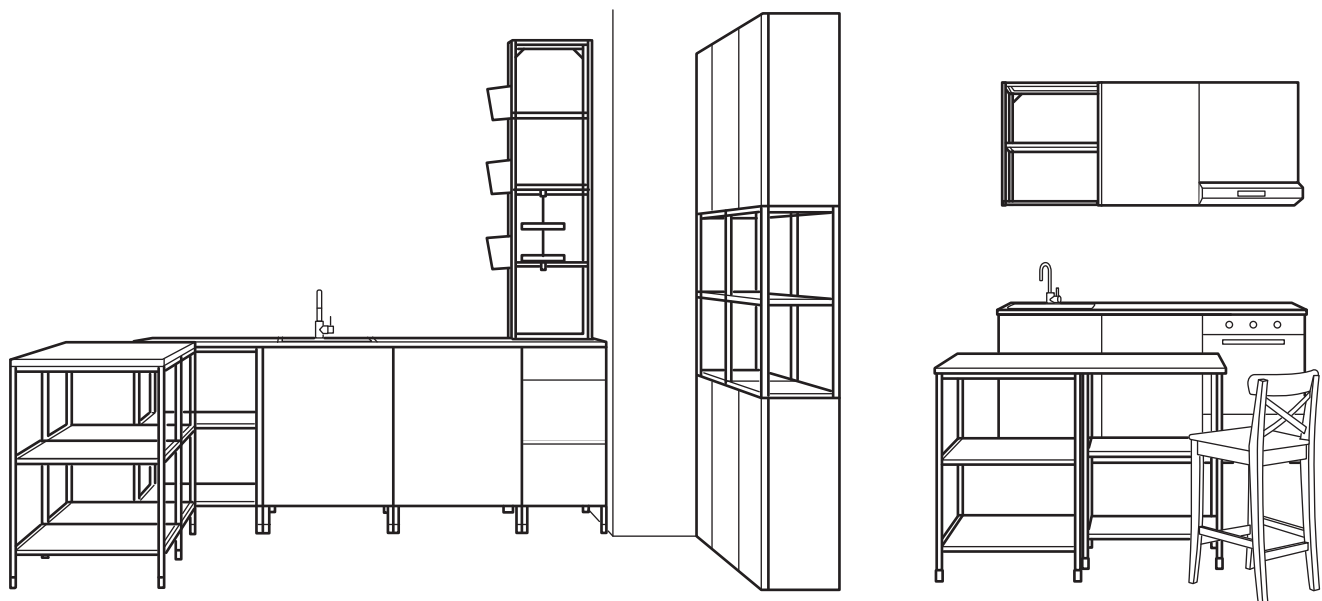

Storage

A small-space home inspires smarter living. With everything in its place, in a combination of open storage to display your favourite things and cabinets with doors and fronts to hide any clutter, you can create a calm and inviting atmosphere even in a smaller kitchen. Add some high cabinets that offer great storage opportunities without demanding too much floor space or an open wall frame for the items that you use frequently.

Workspace

Cooking is easier when you have plenty of workspace, which is why ENHET offers several units that you can add to your solution. A kitchen island, for example, is perfect for unloading groceries, preparing and presenting food, and it also increases your storage area with its open base frame. ENHET cabinets and frames are not only great for storing kitchen items, but double as worktops with space for the things you use every day, such as a portable hob or a coffee machine.

Seating

Even in a small space, there are many possibilities to turn your kitchen into an inviting place where everyone likes to sit down and spend a lot of time. A kitchen island creates a pleasant area in your ENHET kitchen where you can sit down for a quick bite, or where you and your friends and family can cook together or simply hang out. Play around with deep and shallow frames to create space for a stool or chair when you want it tucked away.

ENHET complete kitchen + ENHET add-on combination