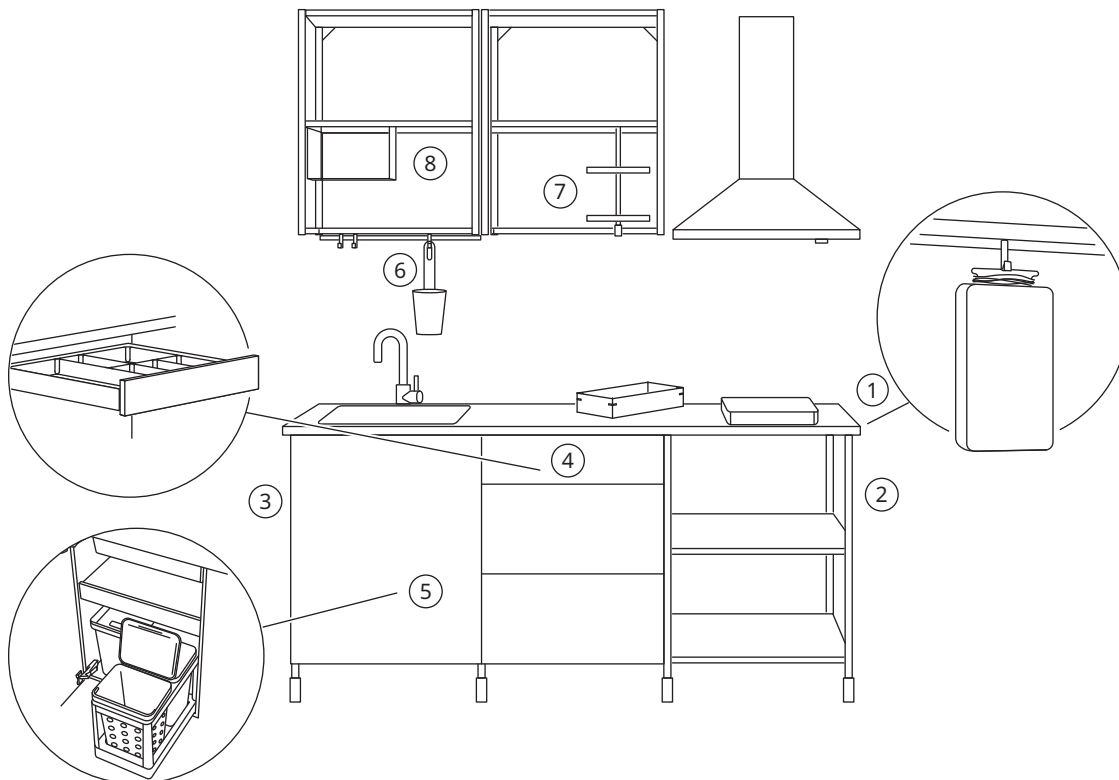

1. A freestanding/flexible hob can be hung on hooks on the side of the open base frame to get a larger workspace to prepare cooking.
2. An open frame under the hob, gives a good overview and makes it easy to reach the pots, pans and small appliances needed when cooking.
3. For a fully functional kitchen place a fridge/freezer next to the solution. Or turn it into a laundry station by placing a washing machine next to the storage solution.
4. By using drawers you have handy storage for the smallest utensils to the largest pots. With drawers that pull-out almost all the way, you get a good overview and easy access to the content. To organize the content of your drawers, use trays, boxes and plate holders.
5. To utilise the volume of the sink cabinet, use HÅLLBAR waste sorting solution. With waste sorting under the sink you can reduce spills that come from moving waste from sink to bin.
6. ENHET rail for hook and hooks and SKATTÅN containers allow you to utilise every centimeter for storage under the wall frame to free up workspace on the worktop.
7. ENHET swivel shelf gives you quick and easy access to items like spice jars and espresso cups.
8. ENHET hanging shelf insert helps create storage space between the shelves in the ENHET open frame.