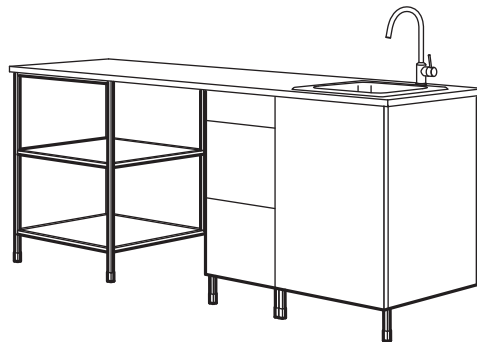

Plan less, live more

ENHET is easy to buy and equally easy to update if you need to, or simply feel like it. You can choose between ready-made combinations online and buy your favourite with a few clicks. All parts are easy to assemble, intuitively and without any special tools.

The playful design in different colours inspires you to adapt ENHET to reflect your personality. With a combination of closed cabinets and open shelves in stable metal frames you can display your favourite things and hide the rest. The ENHET kitchen units also come in different widths and depths, making them easy to adapt to a smaller space.

All the products (shown here) may not be available at the store. Please contact the staff or look at www.IKEA.gr for more information. For more detailed product information, see the pricetag and the Internet. All units require assembly.