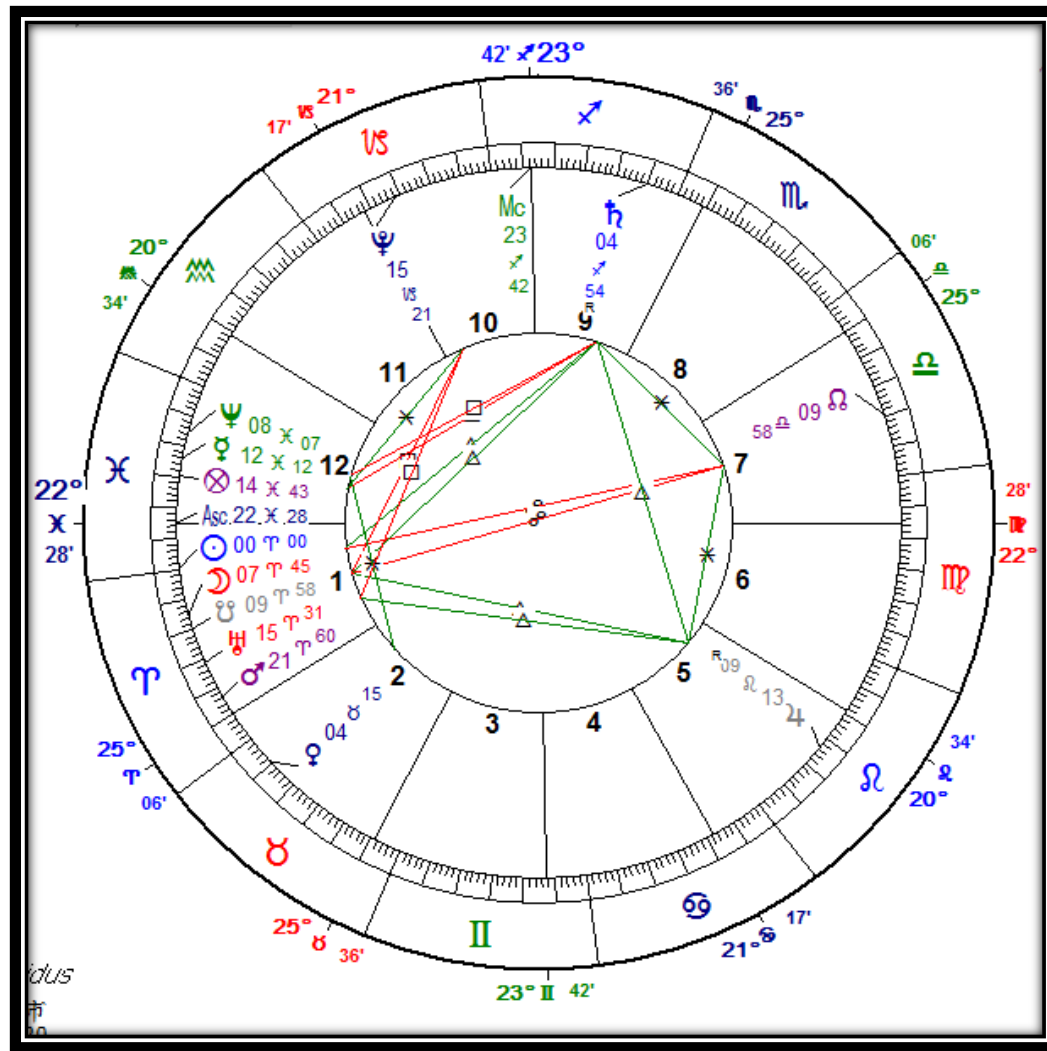

ASTROLOGY OUTLOOK 2015 FOR SINGAPORE

In 2015
5 things to note:

天
时

地
利

人
和

1. Property Market will continue to be suppressed.
2. Besides Ebola, the world will be struck by another pandemic disease.
3. Government's wealth will increase via tax increase.
4. Casino will do well. Likewise for STOCKS market / SGX.
5. Airline biz will suffer.