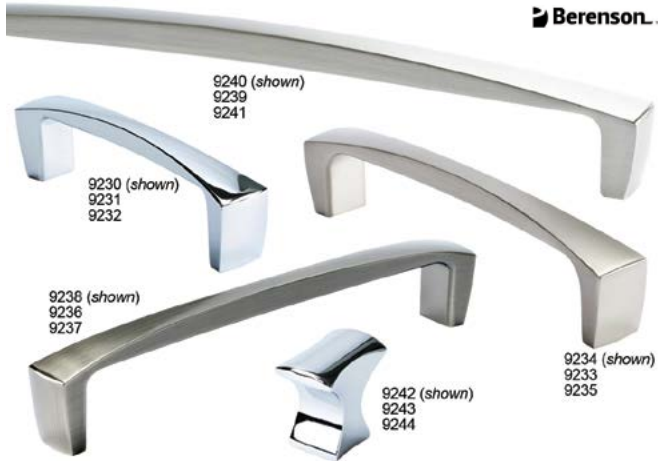

Berenson Aspire - (Classic Comfort)

SPECIAL ORDER

• Blends traditional with contemporary influences to create an adaptable style.

Product #	Description	CC	Finish
9230-1026-P	Pull - 4-1/8" o/a	3-3/4" (96mm)	Polished Chrome
9231-1BPN-P	Pull - 4-1/8" o/a	3-3/4" (96mm)	Satin Nickel
9232-10BT-P	Pull - 4-1/8" o/a	3-3/4" (96mm)	Brushed Tin
9233-1026-P	Pull - 5-7/16" o/a	5" (128mm)	Polished Chrome
9234-1BPN-P	Pull - 5-7/16" o/a	5" (128mm)	Satin Nickel
9235-10BT-P	Pull - 5-7/16" o/a	5" (128mm)	Brushed Tin
9236-1026-P	Pull - 6-1/2" o/a	6-5/16" (160mm)	Polished Chrome
9237-1BPN-P	Pull - 6-1/2" o/a	6-5/16" (160mm)	Satin Nickel
9238-10BT-P	Pull - 6-1/2" o/a	6-5/16" (160mm)	Brushed Tin
9239-1026-P	Appliance Pull - 12-7/16" o/a	12" (305mm)	Polished Chrome
9240-1BPN-P	Appliance Pull - 12-7/16" o/a	12" (305mm)	Satin Nickel
9241-10BT-P	Appliance Pull - 12-7/16" o/a	12" (305mm)	Brushed Tin
9242-1026-P	Knob - 1-1/4" x 3/4"	-	Polished Chrome
9243-1BPN-P	Knob - 1-1/4" x 3/4"	-	Satin Nickel
9244-10BT-P	Knob - 1-1/4" x 3/4"	-	Brushed Tin