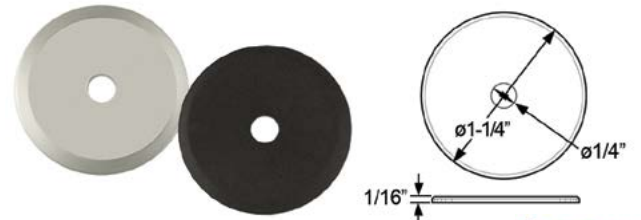

Deltana Backplates

- Stamped solid brass.

Product #	Diameter	Finish
BPRK125U10B	1-1/4" (32mm)	Oil Rubbed Bronze
BPRK125U15	1-1/4" (32mm)	Satin Nickel