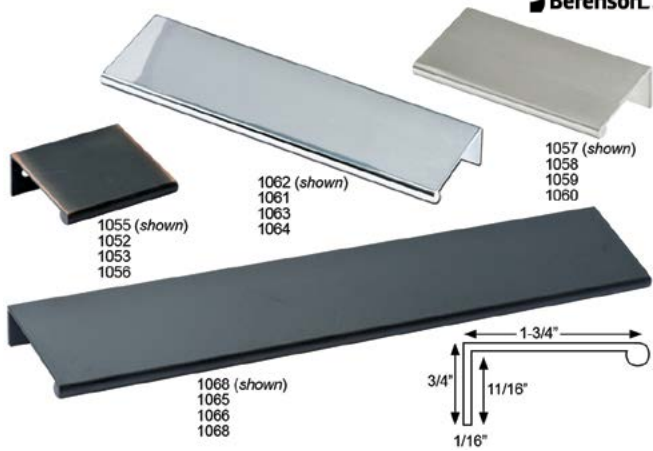

Product #	Description	CC	Finish
2106-O	Pull - 4-1/2" o/a	3" (76mm)	Oil Rubbed Bronze

MORE FROM
atlas
H O M E W A R E S

SHOWN ONLINE AT

Hardware Hut.com
www.thehardwarehut.com

Berenson

Berenson Bravo - (Uptown Appeal)