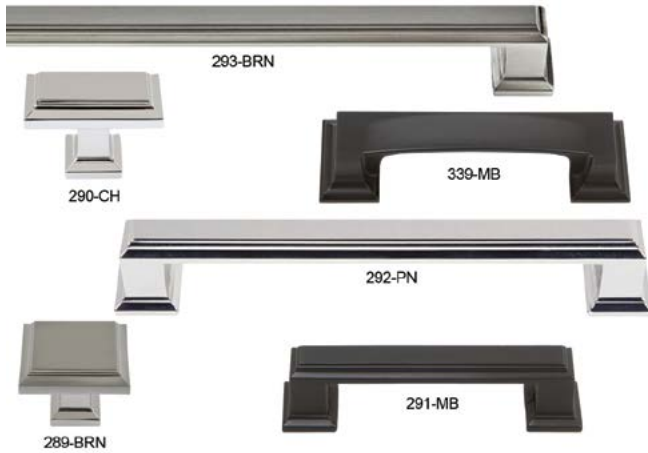

Atlas Homewares Sutton Place

- Reminiscent of 1930s New York, Sutton Place is pure class and exclusivity.
- View the entire collection online at www.thehardwarehut.com.

Product #	Description	CC	Finish
289-BRN	Knob - 1-1/4"	-	Satin Nickel
289-CH	Knob - 1-1/4"	-	Polished Chrome
289-MB	Knob - 1-1/4"	-	Modern Bronze
289-PN	Knob - 1-1/4"	-	Polished Nickel
290-BRN	Knob - 1-1/2"	-	Satin Nickel
290-CH	Knob - 1-1/2"	-	Polished Chrome
290-MB	Knob - 1-1/2"	-	Modern Bronze
290-PN	Knob - 1-1/2"	-	Polished Nickel
291-BRN	Pull - 3-13/16" o/a	3" (76mm)	Satin Nickel
291-CH	Pull - 3-13/16" o/a	3" (76mm)	Polished Chrome
291-MB	Pull - 3-13/16" o/a	3" (76mm)	Modern Bronze
291-PN	Pull - 3-13/16" o/a	3" (76mm)	Polished Nickel
292-BRN	Pull - 5-7/8" o/a	5" (128mm)	Satin Nickel
292-CH	Pull - 5-7/8" o/a	5" (128mm)	Polished Chrome
292-MB	Pull - 5-7/8" o/a	5" (128mm)	Modern Bronze
292-PN	Pull - 5-7/8" o/a	5" (128mm)	Polished Nickel
293-CH	Pull - 8-5/16" o/a	7-1/2" (191mm)	Polished Chrome
293-PN	Pull - 8-5/16" o/a	7-1/2" (191mm)	Polished Nickel
339-BRN	Cup Pull - 4-15/16" o/a	3" (76mm)	Satin Nickel
339-CH	Cup Pull - 4-15/16" o/a	3" (76mm)	Polished Chrome
339-MB	Cup Pull - 4-15/16" o/a	3" (76mm)	Modern Bronze
339-PN	Cup Pull - 4-15/16" o/a	3" (76mm)	Polished Nickel

Atlas Homewares Primitive

- Atlas Homewares Primitive Collection is inspired by 1960's design, an uber chic collection to give your contemporary bath a splash of mid-century style.
- View the entire collection online at www.thehardwarehut.com.

Product #	Description	Finish
270-BRN	Knob - 1-1/2"	Satin Nickel