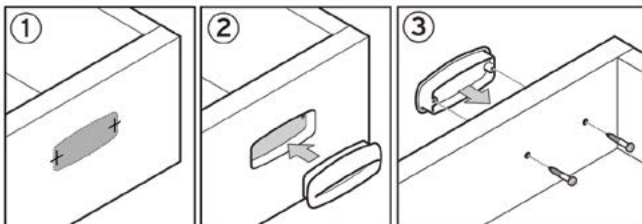

Bainbridge

Bainbridge Flush Drawer Pull

1710GY-12

1710AL-12

BACK VIEW

1710BK-12

- Great for use on wood file cabinets and office furniture.
- Made of ABS plastic, fasteners not included.
- Inside Cutout Width: 3-1/8" (79mm).