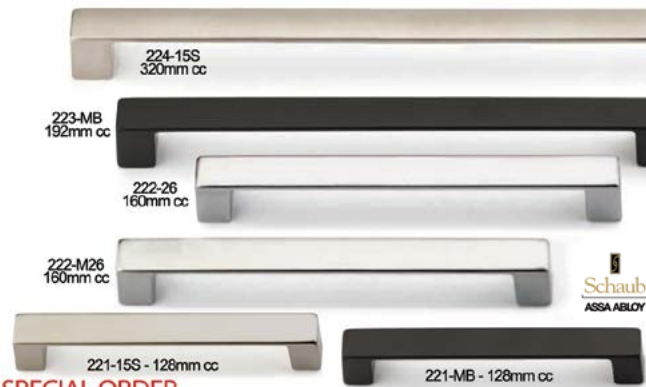

Schaub and Company Italian Designs

SPECIAL ORDER

• View the complete collection online at www.thehardwarehut.com.

Product #	Length	CC	Finish
221-15S	Pull - 5-3/8" o/a	5" (128mm)	Satin Nickel
221-MB	Pull - 5-3/8" o/a	5" (128mm)	Matte Black
222-26	Pull - 6-3/4" o/a	6-5/16" (160mm)	Polished Chrome
222-M26	Pull - 6-3/4" o/a	6-5/16" (160mm)	Satin Chrome
223-MB	Pull - 8-1/8" o/a	7-9/16" (192mm)	Matte Black
224-15S	Pull - 13-1/8" o/a	12-5/8" (321mm)	Satin Nickel