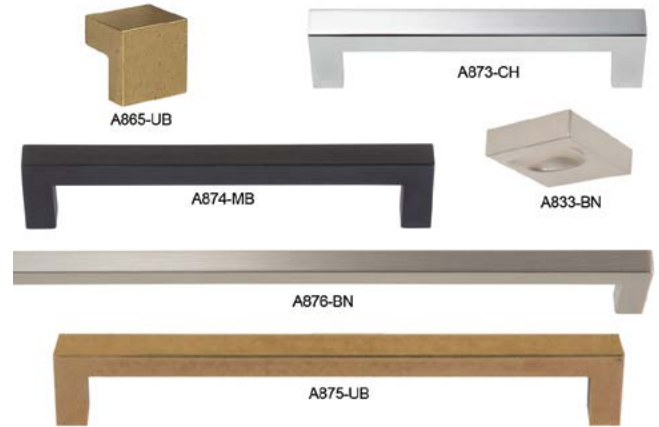

Atlas Homewares

Atlas Homewares Successi

SPECIAL ORDER

• Minimalist lines with universal application.
• Pull width: 3/4".
• View the entire collection online at www.thehardwarehut.com.

Product #	Description	CC	Finish
A833-BN	Knob - 1-1/4" x 3/4"	-	Satin Nickel
A833-CH	Knob - 1-1/4" x 3/4"	-	Polished Chrome
A833-MB	Knob - 1-1/4" x 3/4"	-	Modern Bronze
A865-UB	Knob - 1" x 7/8"	-	Vintage Brass
A873-BN	Pull - 4-1/4" o/a	3-3/4" (96mm)	Satin Nickel
A873-CH	Pull - 4-1/4" o/a	3-3/4" (96mm)	Polished Chrome
A873-MB	Pull - 4-1/4" o/a	3-3/4" (96mm)	Modern Bronze
A873-UB	Pull - 4-1/4" o/a	3-3/4" (96mm)	Vintage Brass
A874-BN	Pull - 5-1/2" o/a	5" (128mm)	Satin Nickel
A874-CH	Pull - 5-1/2" o/a	5" (128mm)	Polished Chrome
A874-MB	Pull - 5-1/2" o/a	5" (128mm)	Modern Bronze
A874-UB	Pull - 5-1/2" o/a	5" (128mm)	Vintage Brass
A875-BN	Pull - 6-3/4" o/a	6-5/16" (160mm)	Satin Nickel
A875-CH	Pull - 6-3/4" o/a	6-5/16" (160mm)	Polished Chrome
A875-MB	Pull - 6-3/4" o/a	6-5/16" (160mm)	Modern Bronze
A875-UB	Pull - 6-3/4" o/a	6-5/16" (160mm)	Vintage Brass
A876-BN	Pull - 11-13/16" o/a	11-5/16" (287mm)	Satin Nickel
A876-CH	Pull - 11-13/16" o/a	11-5/16" (287mm)	Polished Chrome
A876-MB	Pull - 11-13/16" o/a	11-5/16" (287mm)	Modern Bronze
A876-UB	Pull - 11-13/16" o/a	11-5/16" (287mm)	Vintage Brass