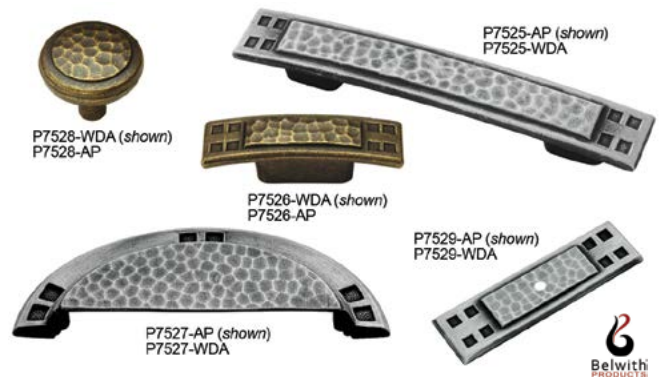

Belwith Arts & Crafts

• Arts and crafts and mission style decorative hardware.

Product #	Description	CC	Finish
P7525-AP	Pull - 5-3/16" o/a	3" (76mm)	Antique Pewter
P7525-WDA	Pull - 5-3/16" o/a	3" (76mm)	Windover Antique
P7526-AP	Knob - 2-5/8" o/a	-	Antique Pewter
P7526-WDA	Knob - 2-5/8" o/a	-	Windover Antique
P7527-AP	Cup Pull - 5" o/a	3" (76mm)	Antique Pewter
P7527-WDA	Cup Pull - 5" o/a	3" (76mm)	Windover Antique
P7528-AP	Knob - 1-1/4" dia.	-	Antique Pewter
P7528-WDA	Knob - 1-1/4" dia.	-	Windover Antique
P7529-AP	Backplate - 3-1/2" o/a	-	Antique Pewter
P7529-WDA	Backplate - 3-1/2" o/a	-	Windover Antique