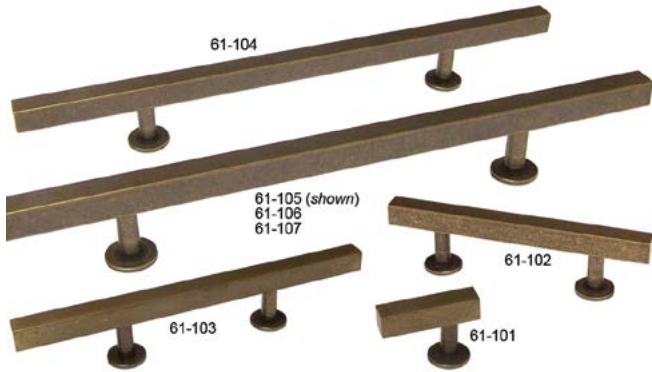

Lewis Dolin Bar Series (Polished Brass)

SPECIAL ORDER

- The Bar series displays clean lines and simple geometric forms that offer great versatility in their application.
- Square Bar Size: 7/16"; Appliance Pull Bar Size: 5/8"

Lewis Dolin Bar Series (Oil Rubbed Bronze)

SPECIAL ORDER

- The Bar series displays clean lines and simple geometric forms that offer great versatility in their application.
- Square Bar Size: 7/16"; Appliance Pull Bar Size: 5/8".