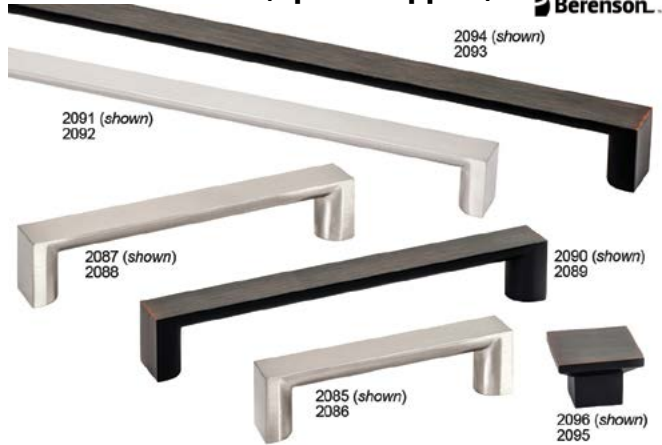

CHECK OUT MORE

ONLINE AT

Berenson Elevate - (Uptown Appeal)

SPECIAL ORDER

• Distinct geometric design gives this collection its modern appeal.

Product #	Description	CC	Finish
2085-4BPN-P	Pull - 4-5/16" o/a	3-3/4" (96mm)	Brushed Nickel
2086-40VB-P	Pull - 4-5/16" o/a	3-3/4" (96mm)	Verona Bronze
2087-4BPN-P	Pull - 5-9/16" o/a	5" (128mm)	Brushed Nickel
2088-40VB-P	Pull - 5-9/16" o/a	5" (128mm)	Verona Bronze
2089-4BPN-P	Pull - 6-13/16" o/a	6-5/16" (160mm)	Brushed Nickel
2090-40VB-P	Pull - 6-13/16" o/a	6-5/16" (160mm)	Verona Bronze
2091-4BPN-P	Pull - 10-5/8" o/a	10" (254mm)	Brushed Nickel
2092-40VB-P	Pull - 10-5/8" o/a	10" (254mm)	Verona Bronze
2093-4BPN-P	Pull - 13-1/8" o/a	12-5/8" (321mm)	Brushed Nickel
2094-40VB-P	Pull - 13-1/8" o/a	12-5/8" (321mm)	Verona Bronze
2095-4BPN-P	Knob - 1-9/16"	-	Brushed Nickel
2096-40VB-P	Knob - 1-9/16"	-	Verona Bronze