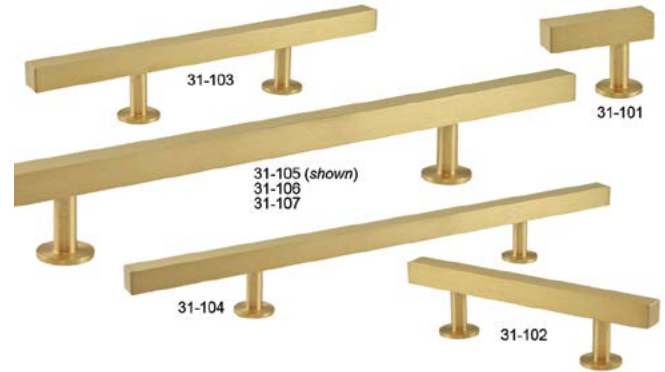

Lewis Dolin Bar Series - (Brushed Nickel)

SPECIAL ORDER

- The Bar series displays clean lines and simple geometric forms that offer great versatility in their application.
- Square Bar Size: 7/16"; Appliance Pull Bar Size: 5/8"

Lewis Dolin Bar Series - (Polished Chrome)

SPECIAL ORDER

- The Bar series displays clean lines and simple geometric forms that offer great versatility in their application.
- Square Bar Size: 7/16"; Appliance Pull Bar Size: 5/8"

Lewis Dolin Bar Series - (Brushed Brass)

SPECIAL ORDER

- The Bar series displays clean lines and simple geometric forms that offer great versatility in their application.
- Square Bar Size: 7/16"; Appliance Pull Bar Size: 5/8"