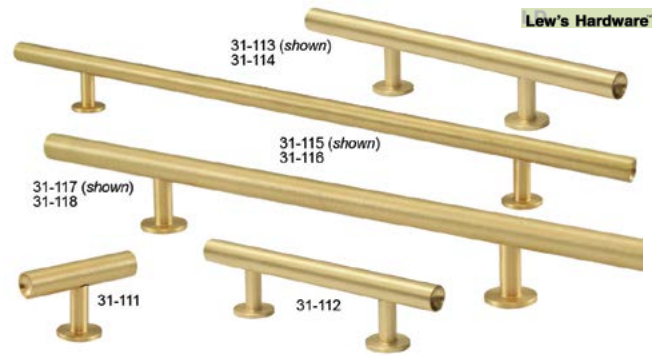

Lewis Dolin Round Bar Series (Brushed Brass)

SPECIAL ORDER

- Features simple geometric forms for versatile applications.
- Bar diam: 7/16"; Appliance pull diam: 3/4"

Product #	Description	CC	Finish
31-111	Knob - 2" o/a	-	Satin Brass
31-112	Pull - 5" o/a	3" (76mm)	Satin Brass
31-113	Pull - 7" o/a	3" (76mm)	Satin Brass
31-114	Pull - 10-1/2" o/a	6" (152mm)	Satin Brass
31-115	Pull - 18" o/a	15" (381mm)	Satin Brass
31-116	Pull - 24" o/a	20" (508mm)	Satin Brass
31-117	Pull - 14" o/a	10" (254mm)	Satin Brass
31-118	Appliance Pull - 14" o/a	9" (229mm)	Satin Brass