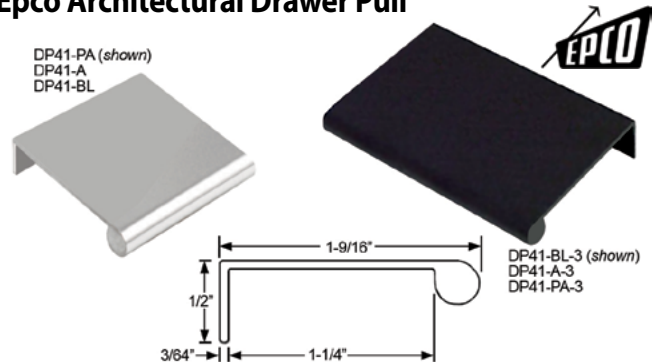

EpcO Architectural Drawer Pull

- For material thickness of 1/2" to 7/8"
- Back mounted with #6x1/2" wood screws, included.
- Anodized aluminum.

Product #	Description	CC	Finish
DP41-A	Pull - 1-1/2" o/a	1" (25mm)	Satin Aluminum
DP41-PA	Pull - 1-1/2" o/a	1" (25mm)	Polished Aluminum
DP41-BL	Pull - 1-1/2" o/a	1" (25mm)	Matte Black
DP41-A-3	Pull - 3" o/a	2" (51mm)	Satin Aluminum
DP41-PA-3	Pull - 3" o/a	2" (51mm)	Polished Aluminum
DP41-BL-3	Pull - 3" o/a	2" (51mm)	Matte Black