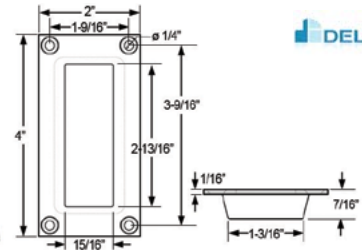

Flush Door Pull

- Solid stainless steel, exposed screw design.
- Screws included.
- 10/box. Sold individually.

Product #	Finish
FP155U32D	Brushed Stainless Steel

**ADDITIONAL FLUSH PULL OPTIONS
SHOWN ON PAGES 343-345**