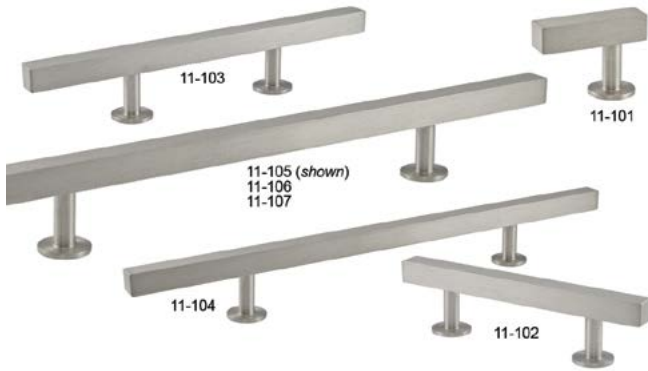

Stanley

CD5342 Mini Knob w/Breadboard Screw

• Perfect for use on small drawers, doors or breadboards.
• Comes with 2 knobs/pack.

Product #	Description	Finish
S803-660	Knob - 1/2" dia.	Polished Brass

Lewis Dolin

Lewis Dolin Bar Series - (Brushed Nickel)

SPECIAL ORDER

- The Bar series displays clean lines and simple geometric forms that offer great versatility in their application.
- Square Bar Size: 7/16"; Appliance Pull Bar Size: 5/8"