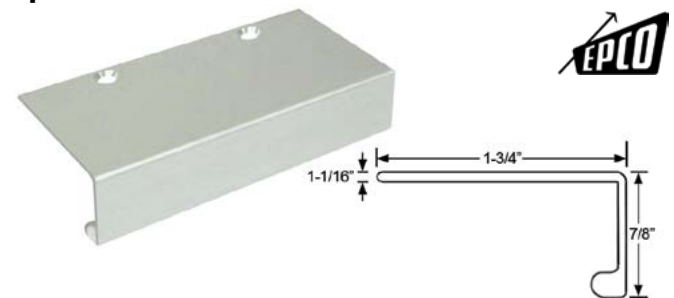

EpcO Architectural Drawer Pull

- For material thickness of 5/8" to 7/8"
- Top mounted with #6x1/2" wood screws, included.
- Anodized aluminum.

Product #	Description	CC	Finish
DP403-A	Pull - 3-7/8" o/a	1-7/8" (48mm)	Satin Aluminum