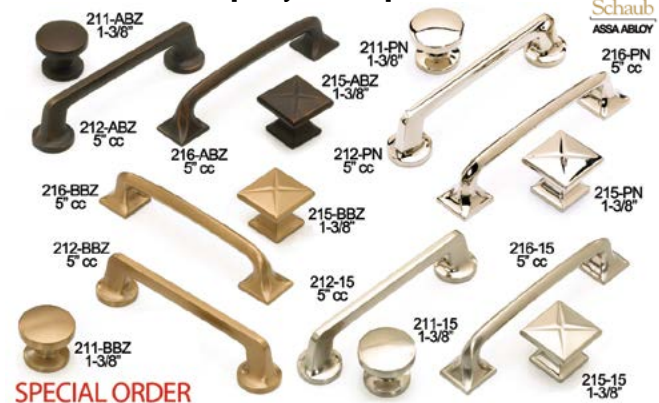

Schaub and Company Northport

SPECIAL ORDER

• View the complete collection online at www.thehardwarehut.com.

Product #	Description	CC	Finish
211-15	Knob - 1-3/8" dia.	-	Satin Nickel
211-ABZ	Knob - 1-3/8" dia.	-	Ancient Bronze
211-BBZ	Knob - 1-3/8" dia.	-	Brushed Bronze
211-PN	Knob - 1-3/8" dia.	-	Polished Nickel
212-15	Pull - 6" o/a	5" (128mm)	Satin Nickel
212-ABZ	Pull - 6" o/a	5" (128mm)	Ancient Bronze
212-BBZ	Pull - 6" o/a	5" (128mm)	Brushed Bronze
212-PN	Pull - 6" o/a	5" (128mm)	Polished Nickel
215-15	Knob - 1-3/8"	-	Satin Nickel
215-ABZ	Knob - 1-3/8"	-	Ancient Bronze
215-BBZ	Knob - 1-3/8"	-	Brushed Bronze
215-PN	Knob - 1-3/8"	-	Polished Nickel
216-15	Pull - 6" o/a	5" (128mm)	Satin Nickel
216-ABZ	Pull - 6" o/a	5" (128mm)	Ancient Bronze
216-BBZ	Pull - 6" o/a	5" (128mm)	Brushed Bronze
216-PN	Pull - 6" o/a	5" (128mm)	Polished Nickel