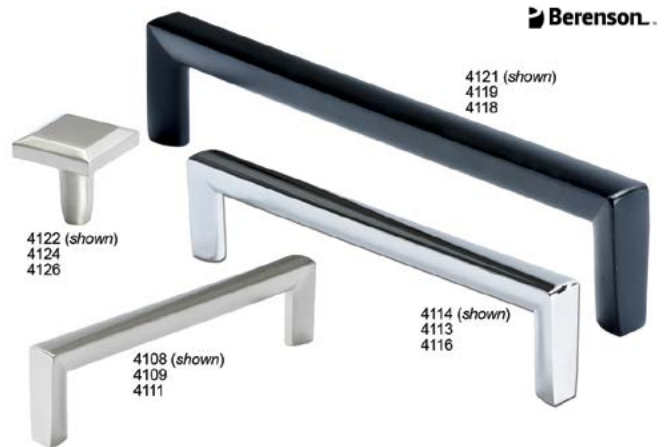

Berenson Metro - (Uptown Appeal)