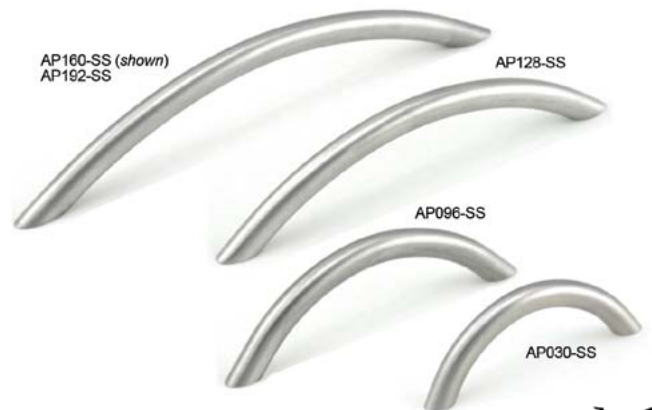

EpcO Stainless Steel Bar Pulls

- Includes #8-32 x 1" stainless steel screws.
- Solid stainless, 1/2" diameter.

Product #	Length	CC	Finish
BP010-SS	Knob - 2-3/8" o/a	-	Satin Stainless Steel
BP030-SS	Pull - 5-1/2" o/a	3" (76mm)	Satin Stainless Steel
BP035-SS	Pull - 6" o/a	3-1/2" (89mm)	Satin Stainless Steel
BP096-SS	Pull - 6-1/8" o/a	3-3/4" (96mm)	Satin Stainless Steel
BP128-SS	Pull - 7-7/16" o/a	5" (128mm)	Satin Stainless Steel
BP192-SS	Pull - 9-7/8" o/a	7-9/16" (192mm)	Satin Stainless Steel
BP256-SS	Pull - 13-3/16" o/a	10-1/16" (256mm)	Satin Stainless Steel
BP320-SS	Pull - 15-3/4" o/a	12-5/8" (321mm)	Satin Stainless Steel
BP416-SS	Pull - 19-9/16" o/a	16-3/8" (416mm)	Satin Stainless Steel
BP480-SS	Pull - 22" o/a	18-7/8" (479mm)	Satin Stainless Steel
BP544-SS	Pull - 24-9/16" o/a	21-3/8" (543mm)	Satin Stainless Steel
BP640-SS	Pull - 28-3/8" o/a	25-1/4" (641mm)	Satin Stainless Steel
BP768-SS	Pull - 33-3/8" o/a	30-1/4" (768mm)	Satin Stainless Steel

EpcO Stainless Steel Arch Pulls

- Includes #8-32 x 1" stainless steel screws.
- Solid stainless, 3/8" diameter.

Product #	Description	CC	Finish
AP030-SS	Pull - 3-5/8" o/a	3" (76mm)	Satin Stainless Steel
AP096-SS	Pull - 4-5/8" o/a	3-3/4" (96mm)	Satin Stainless Steel
AP128-SS	Pull - 6" o/a	5" (128mm)	Satin Stainless Steel
AP160-SS	Pull - 7-1/2" o/a	6-5/16" (160mm)	Satin Stainless Steel
AP192-SS	Pull - 9" o/a	7-9/16" (192mm)	Satin Stainless Steel