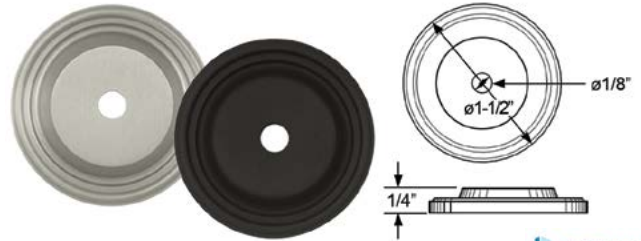

Deltana

Deltana Backplates

- Solid brass.

Product #	Diameter	Finish
BPRC150U10B	1-1/2" (38mm)	Oil Rubbed Bronze
BPRC150U15	1-1/2" (38mm)	Satin Nickel