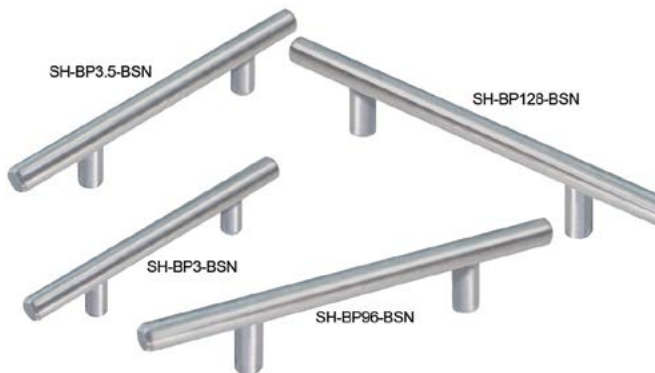

Cabinet Knobs and Pulls

SHS

SHS Steel Arch Pulls

- Durable yet affordable solid steel arch pulls.
- 8/32 thread - 1" long screws included.

Product #	Description	CC	Finish
SH-AP96-BSN	Pull - 4-1/2" o/a	3-3/4" (96mm)	Brushed Nickel
SH-AP128-BSN	Pull - 6" o/a	5" (128mm)	Brushed Nickel

SHS Stainless Steel Bar Pull

- Durable yet affordable hollow 201 Grade stainless steel bar pull.
- 8/32 thread - 1" long screws included.

Product #	Description	CC	Finish
SH-BP96-SS	Pull - 6-1/8" o/a	3-3/4" (96mm)	Stainless Steel

SHS Steel Bar Pulls

- Durable yet affordable solid steel bar pulls.
- 8/32 thread - 1" long screws included.

Product #	Description	CC	Finish
SH-BP3-BSN	Pull - 6-1/8" o/a	3" (76mm)	Brushed Nickel
SH-BP3.5-BSN	Pull - 5-13/16" o/a	3-1/2" (89mm)	Brushed Nickel
SH-BP96-BSN	Pull - 6-1/8" o/a	3-3/4" (96mm)	Brushed Nickel
SH-BP128-BSN	Pull - 7-3/8" o/a	5" (128mm)	Brushed Nickel