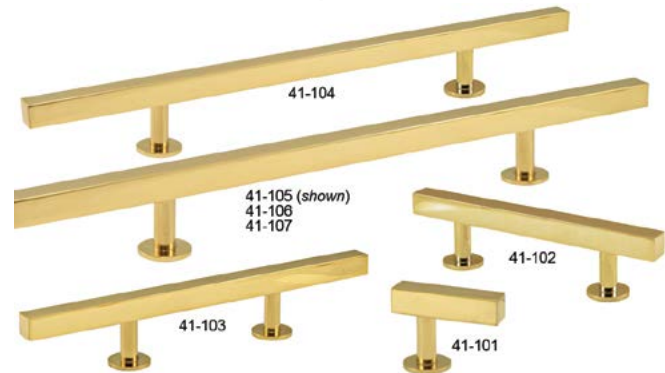

Lewis Dolin Bar Series - (Polished Chrome)

SPECIAL ORDER

- The Bar series displays clean lines and simple geometric forms that offer great versatility in their application.
- Square Bar Size: 7/16"; Appliance Pull Bar Size: 5/8"

Lewis Dolin Bar Series - (Brushed Brass)

SPECIAL ORDER

- The Bar series displays clean lines and simple geometric forms that offer great versatility in their application.
- Square Bar Size: 7/16"; Appliance Pull Bar Size: 5/8"

Lewis Dolin Bar Series (Polished Brass)

SPECIAL ORDER

- The Bar series displays clean lines and simple geometric forms that offer great versatility in their application.
- Square Bar Size: 7/16"; Appliance Pull Bar Size: 5/8"