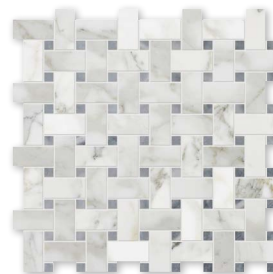

calacatta gold polished

calacatta gold polished 12"x12"x3/8"

Calacatta Gold Polished Collection offers a variety of options from the classic wall to floor tiles to the beautiful crafted mosaics and mouldings. The contrast of the crisp white background with the bold gold veining of the polished marble creates the perfect amount of drama to any room.

floor / wall tiles

calacatta gold polished marble

available sizes

TL90727	2 3/4"x5 1/2"x3/8"
TL10574	12"x12"x3/8"
TL10575	18"x18"x3/8"
TL90460	12"x24"x3/8"

wall tile

TL90365
calacatta gold polished modern bevelled subway tile
2 3/4"x 5 1/2"x 3/8"

mosaics

MS90099
calacatta gold polished
5/8"x5/8" staggered
12"x12"x3/8" sheets

MS90097
calacatta gold polished
1"x1"
12"x12"x3/8" sheets

MS90081
calacatta gold polished basket weave
1"x2"
12"x12"x3/8" sheets

MS90098
calacatta gold polished
hexagon 2"
10 3/8"x12x3/8" sheets

MS90076
calacatta gold modern polished
lattice mosaic
12"x12"x3/8" sheets

MS90074
calacatta gold modern polished
staggered mosaic 5/8"x3"
12"x12"x3/8" sheets