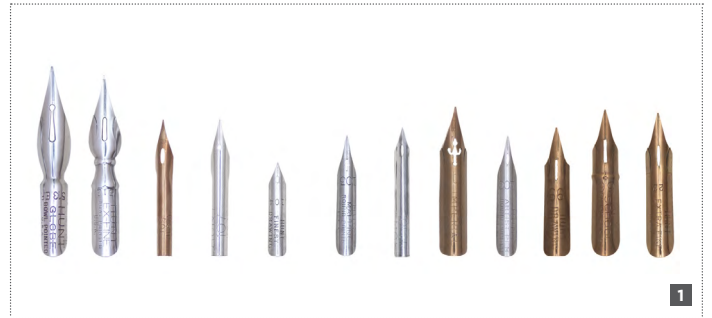

- #0030090 A0, A1, A2, A3, A4, A5

SPEEDBALL® BROAD EDGE ROUND PEN NIB SETS

Boxed set contains (1) each of the following:

- #003019 B0, B1, B2, B3, B4, B5

SPEEDBALL® BROAD EDGE FLAT PEN NIB SETS

Boxed set contains (1) each of the following:

- #003029 C0, C1, C2, C3, C4, C5

SPEEDBALL® BROAD EDGE LEFT-HANDED FLAT PEN NIB SETS

Boxed set contains (1) each of the following:

- #003055 LC0, LC1, LC2, LC3, LC4

SPEEDBALL® 10-PEN NIB ASSORTMENT SET

Boxed assortment set includes (1) each of the following: A2, A5, B0, B1, B3, B4, B5, C1, C3, C5 Broad Edge Nibs.

- #0030710

1 POINTED PEN NIBS

Pointed pen nibs are offered in a range of widths and varying degrees of stiffness and spring to provide artists with the maximum amount of control.

ITEM	ITEM
#009405 No. 22B	#009401 No. 101
#009406 No. 56	#009402 No. 102 Crow Quill
#009409 No. 99	#009403 No. 103
#009400 No. 100	#009404 No. 104