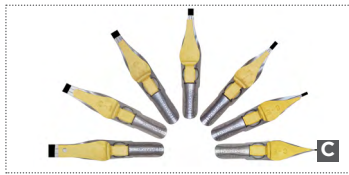

1. **C**
2. #003020 C0 Flat
   - #0030210 C1 Flat
   - #0030220 C2 Flat
   - #0030230 C3 Flat
   - #003024 C4 Flat
   - #003025 C5 Flat
   - #003026 C6 Flat
   - #003029 C Set C0, C1, C2, C3, C4, C5

1. LEFT-HANDED
2. #003050 LC0 #003053 LC3
   - #0030510 LC1 #003054 LC4
   - #003052 LC2 #003055 LC Set LC0, LC1, LC2, LC3, LC4

SPEEDBALL® BROAD EDGE NIB SETS

Carded sets featuring (1) each of the following:

ITEM	SET	ITEM	SET	ITEM	SET
#031001	A0 / A1	#031014	B3 / B4	#031025	C4 / C5
#031003	A2 / A3	#031016	B5 / B6	#031052	LC1 / LC2
#031005	A4 / A5	#031021	C0 / C1	#031053	LC2 / LC3
#031010	B0 / B1/2	#031023	C2 / C3	#031054	LC3 / LC4
#031012	B1 / B2				

SPEEDBALL® BROAD EDGE NIB TWIN PACKS

Carded sets contain (2) each of the following:

ITEM	SET	ITEM	SET
#009491	C1	#009485	C3
#009484	C2	#009486	C4

SPEEDBALL® BROAD EDGE SQUARE PEN NIB SETS

Boxed set contains (1) each of the following:

- #0030090 A0, A1, A2, A3, A4, A5

SPEEDBALL® BROAD EDGE ROUND PEN NIB SETS

Boxed set contains (1) each of the following:

- #003019 B0, B1, B2, B3, B4, B5

SPEEDBALL® BROAD EDGE FLAT PEN NIB SETS

Boxed set contains (1) each of the following:

- #003029 C0, C1, C2, C3, C4, C5

SPEEDBALL® BROAD EDGE LEFT-HANDED FLAT PEN NIB SETS

Boxed set contains (1) each of the following:

- #003055 LC0, LC1, LC2, LC3, LC4

SPEEDBALL® 10-PEN NIB ASSORTMENT SET

Boxed assortment set includes (1) each of the following: A2, A5, B0, B1, B3, B4, B5, C1, C3, C5 Broad Edge Nibs.

- #0030710