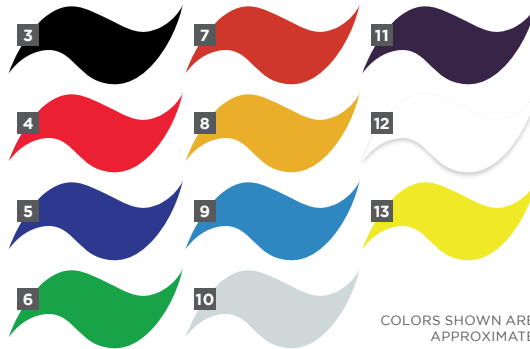

SPEEDBALL® SUPER PIGMENTED ACRYLIC DRAWING & CALLIGRAPHY INK

Speedball's® rich, vivid calligraphy inks are formulated from the best pigments on earth. These high-quality inks are ideal for a variety of techniques including calligraphy, drawing, stamping, airbrushing, and scrapbooking. Inks are inter-mixable, waterproof, lightfast, acid-free and archival, providing artists and crafters the best possible results.

	12 ML .41 FL OZ	59.1 ML 2 FL OZ
3 Super Black	#003100	#003150
4 Scarlet Red	#003101	#003151
5 Indigo Blue	#003102	#003152
6 Emerald Green	#003103	#003153
7 Burnt Umber	#003104	#003154
8 Gold	#003105	#003155
9 Teal Green	#003106	#003156
10 Silver	#003107	#003157
11 Deep Purple	#003108	#003158
12 White	#003110	#003160
13 Primrose Yellow	#003111	#003161