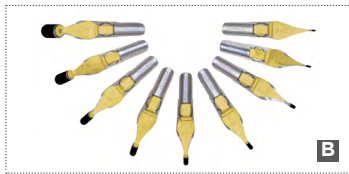

1. **B**
2. #003010 B0 Round
   - #003011 B1 Round
   - #0030120 B2 Round
   - #003013 B3 Round
   - #003014 B4 Round
   - #003015 B5 Round
   - #003016 B6 Round
   - #003017 B1/2 Round
   - #003018 B5-1/2 Round
   - #003019 B Set B0, B1, B2, B3, B4, B5