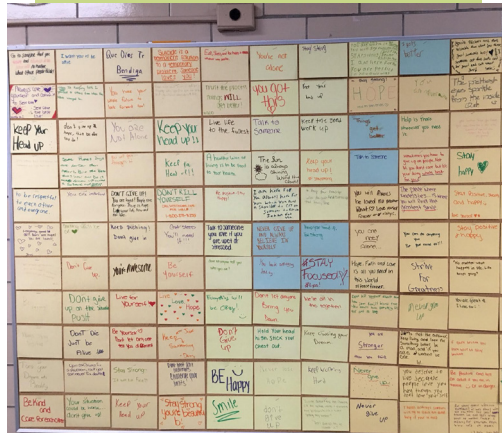

Kenwood High School, Baltimore County