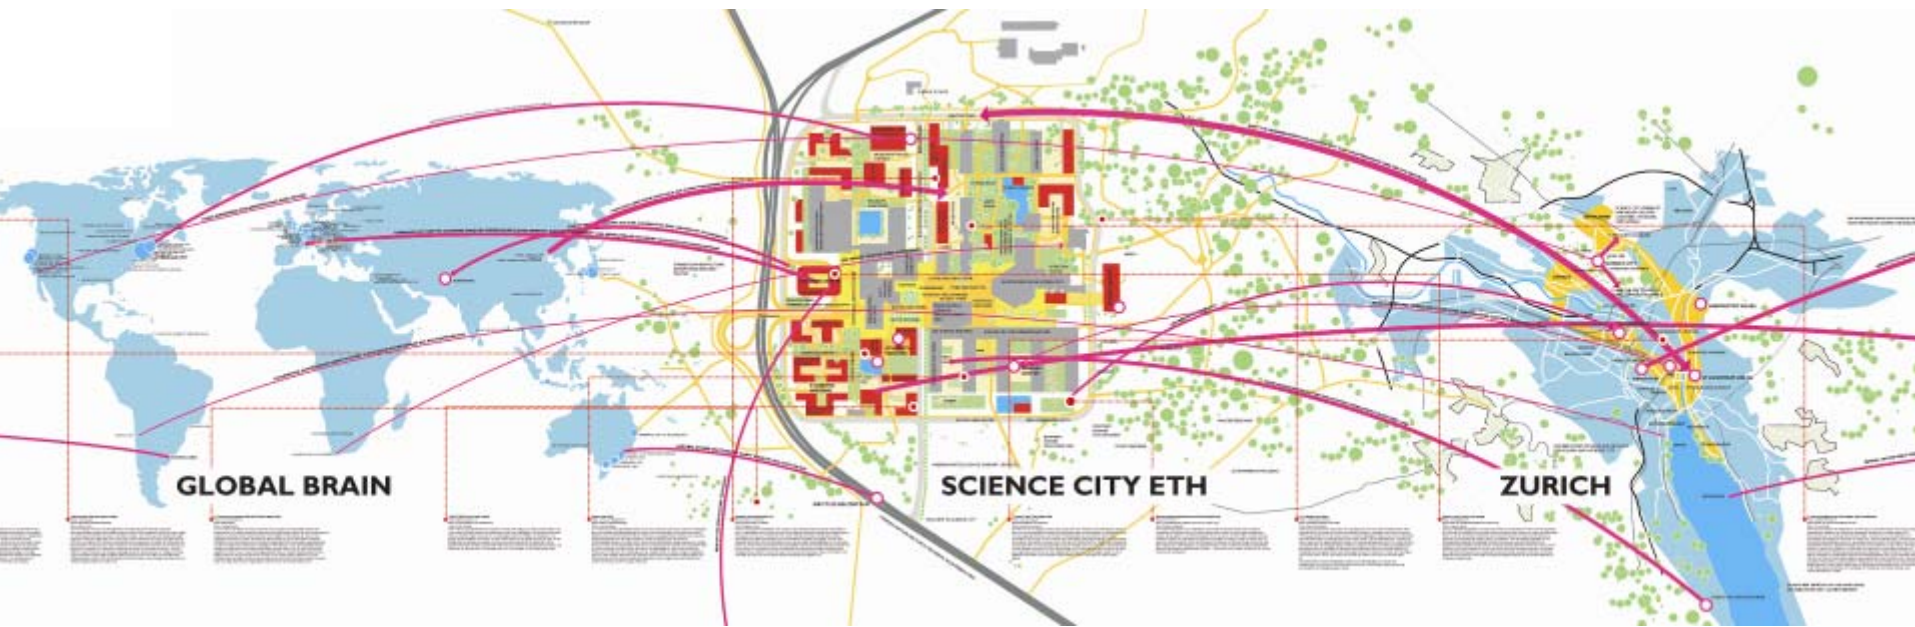

Free University of Berlin

University of Konstanz

TU Cottbus

TU Delft

Uithof Campus, Utrecht University

Science City, ETH Zurich

Greenfield Campus

ETH Hönggerberg

Science City ETH Zürich, KCAP

network

clusters - functionmix

centre - heart

synergie

0m 10m 50m 100m

0m 10m 20m 100m

0m 10m 20m 100m