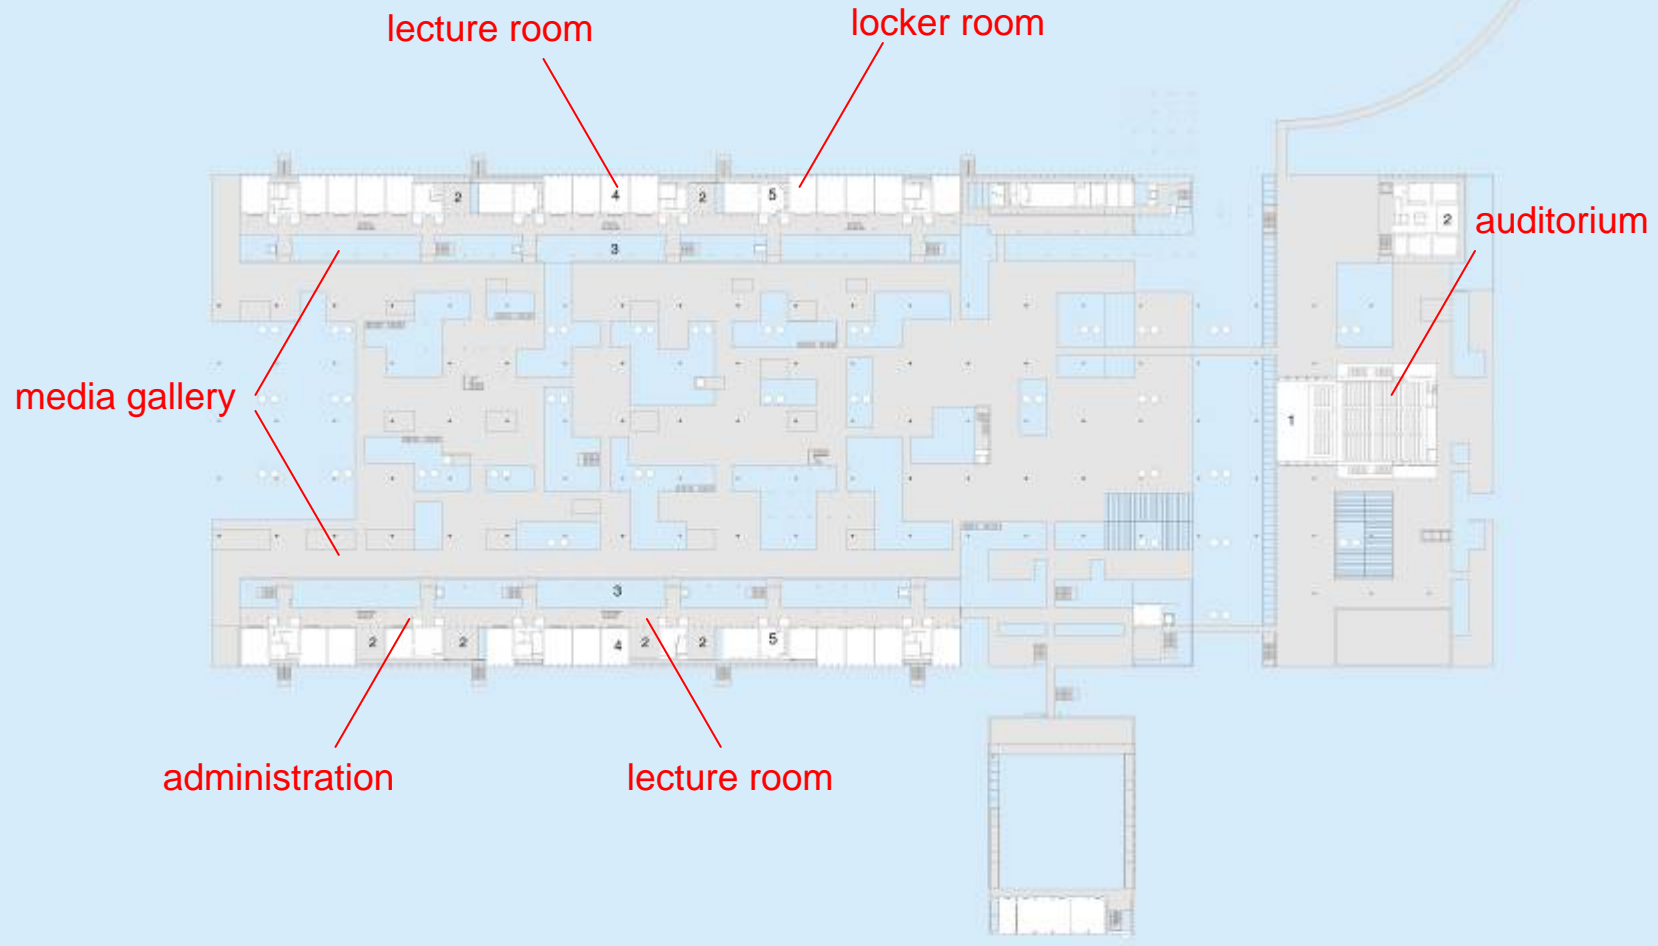

Kantoren

200 m
groepszone

30 m
individueel zone

Saitama Prefectural University, Riken Yamamoto & Field Shop

- bond
- student lounge
- closed stack room
- reading room
- open stack room
- PC lounge
- arena
- media gallery
- laboratory

laboratory

library

forum plaza

arena

- 1. auditorium / Auditorium
- 2. administration / Verwaltung
- 3. media gallery / Mediagalérie
- 4. lecture room / Klassenraum
- 5. locker room / Schließfächer

"Passive solar system" : In Winter