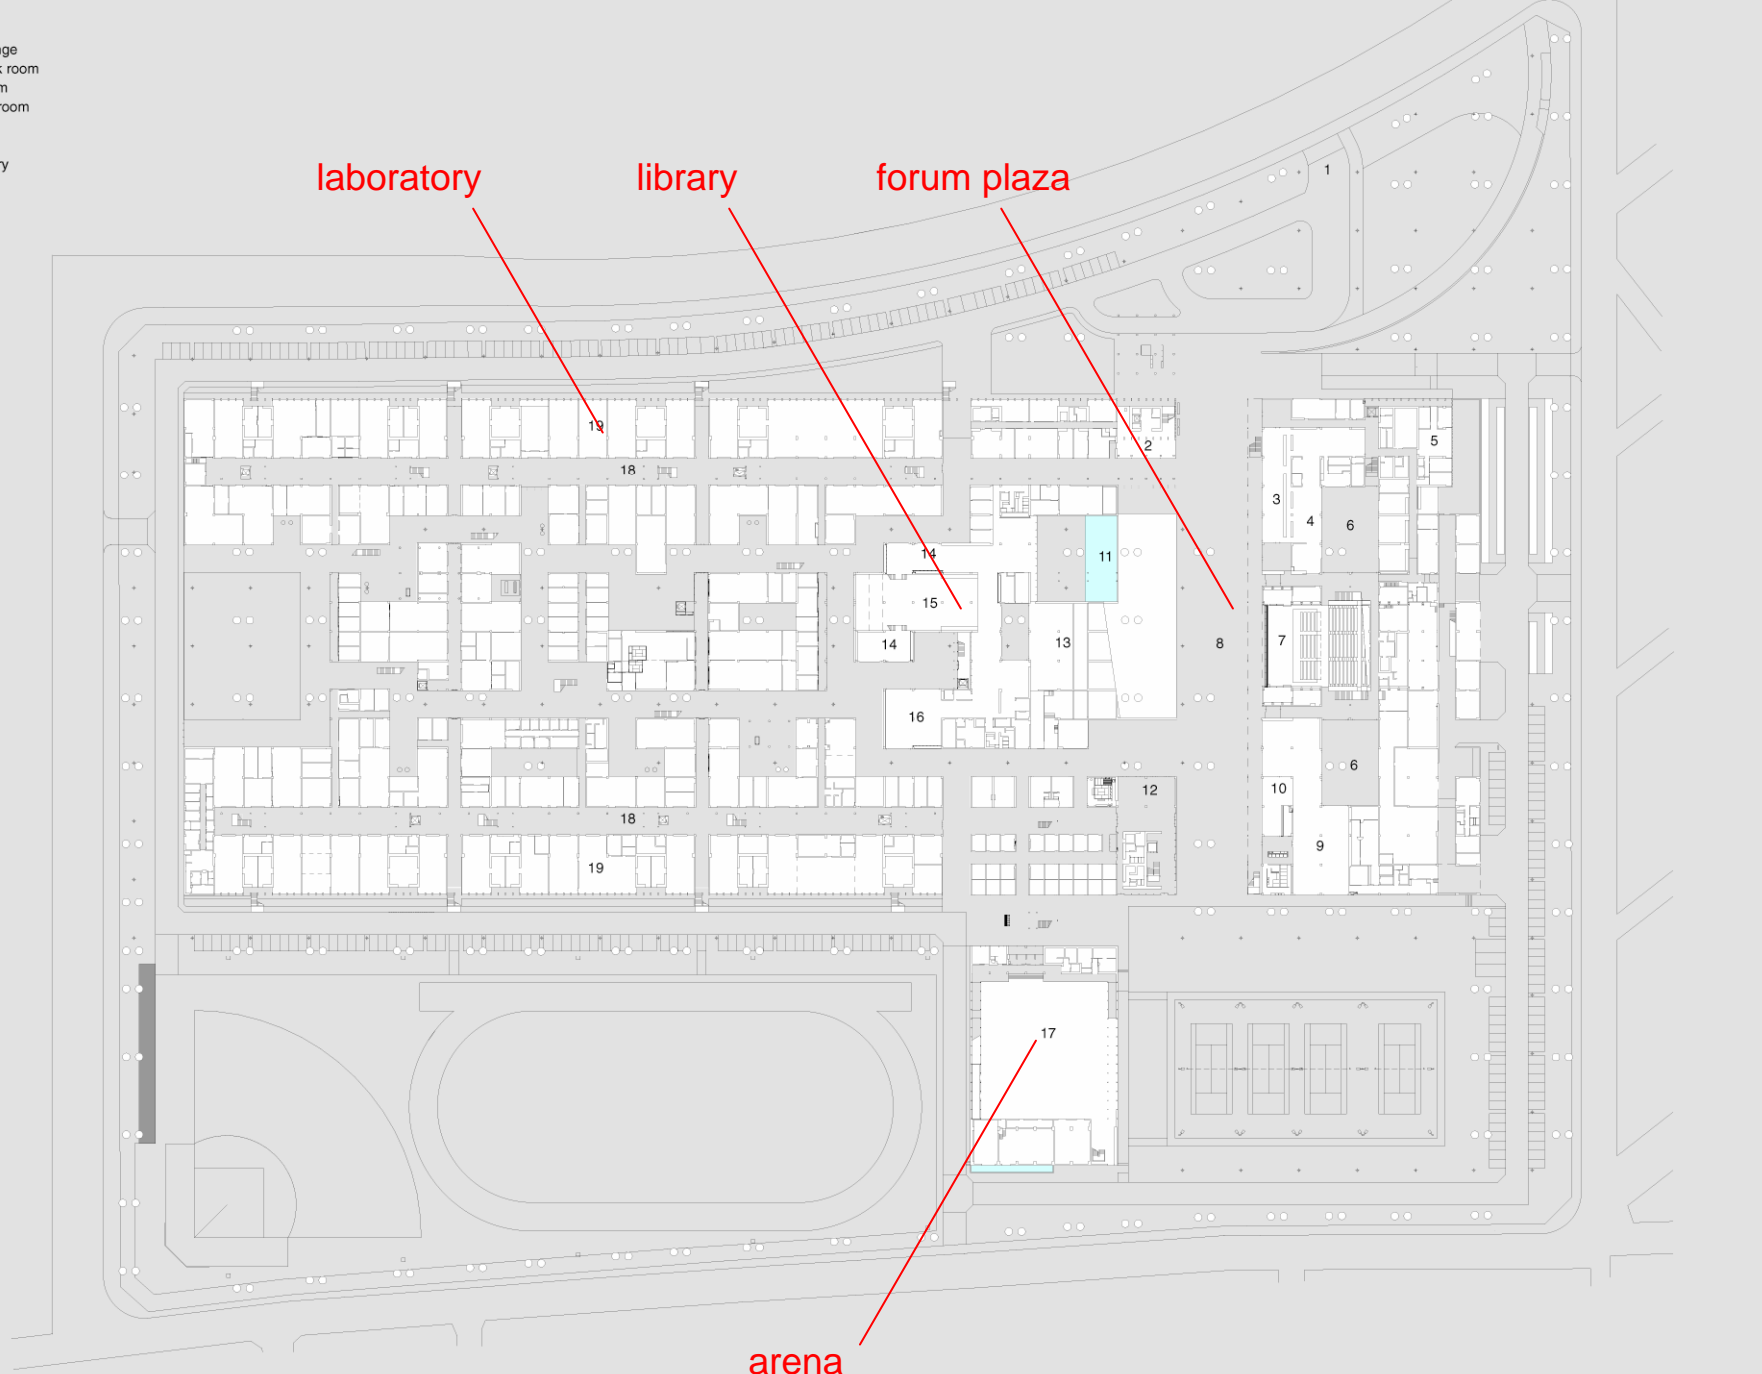

- bond
- student lounge
- closed stack room
- reading room
- open stack room
- PC lounge
- arena
- media gallery
- laboratory

laboratory

library

forum plaza

arena