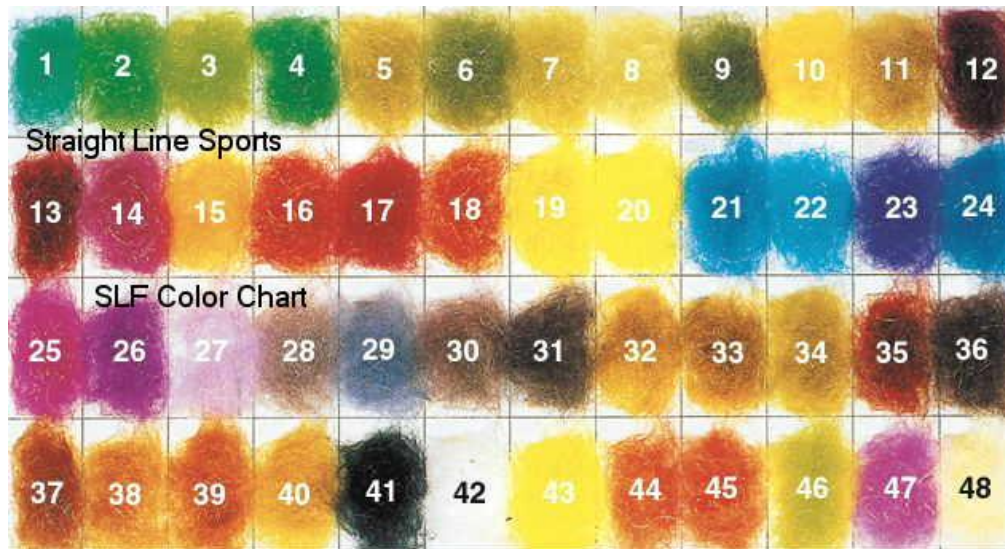

SYNTHETIC LIVING FIBRE - SLF

[Product Sheets](#)

[Index](#)

Colors Available:

D1 Bright Green
D2 Green High
D3 Insect Green
D4 Dark Green
D5 Med. Olive
D6 Dark Olive
D7 Green Olive
D6 Dark Olive
D7 Green Olive
D8 Light Olive
D9 Olive Dun
D10 Golden Olive
SLF Standard Dubbing

D11 Brown Olive
D12 Dark Claret
D13 Fiery Claret
D14 - Lt. Claret
D15 Hot Orange
D16 Fiery Orange
D17 Crimson
D18 Fiery Red
D19 Fiery Yellow
D20 Yellow
D21 Lt. Blue
D22 Kingfisher Blue
D23 Dark Blue

D24 Teal Blue
D25 Magenta
D28 Grey
D29 Iron Blue
D30 Blue Dun
D31 Dk. Grey Dun
D32 Summer Duck
D33 Gold
D34 Brassy Gold
D35 Fiery Brown
D36 Dark Brown

D37 Rust Brown
D38 Cinnamon
D39 Beige
D40 Ginger
D41 Black
D42 White
D43 Fl. Yellow
D44 Fl. Red
D45 Fl. Orange
D46 Fl. Lime Green
D47 Fl. Pink
D48 Natural Seal

[Back to Dubbings](#)

DUBBING DISPENSERS

[Product Sheets](#)

[Index](#)