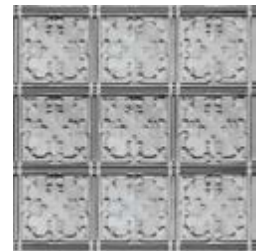

VINE
5400210BNA