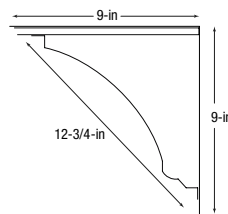

GIRDER NOSING 5400800M

SMALL EGG & DART 5400810M

LARGE EGG & DART 5400802M

TORCH 5400705M

FLORAL 5400707M

TREFOIL 5400807M

▶ For help with planning your Metallaire ceiling, visit [ceilings.com/metallaireplanning](http://ceilings.com/metallaireplanning)  
 For detailed installation instructions, please visit [ceilings.com/installmetallaire](http://ceilings.com/installmetallaire)