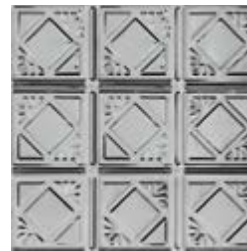

FANS
5400207BNA