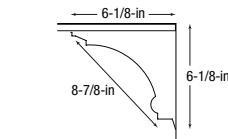

GIRDER NOSING 5400800M

SMALL EGG & DART 5400810M

LARGE EGG & DART 5400802M

TORCH 5400705M

FLORAL 5400707M

TREFOIL 5400807M

▶ For help with planning your Metallaire ceiling, visit [ceilings.com/metallaireplanning](http://ceilings.com/metallaireplanning)  
 For detailed installation instructions, please visit [ceilings.com/installmetallaire](http://ceilings.com/installmetallaire)