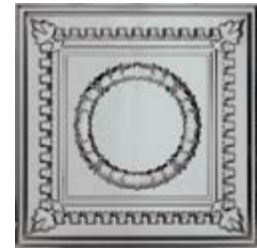

WREATH

24-in x 24-in SUSPENDED
5422503L

24-in x 48-in
NAIL-UP (SURFACE MOUNT)
5424503N