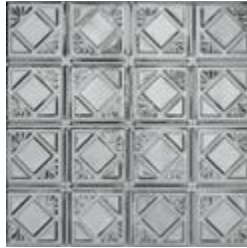

FANS

24-in x 24-in SUSPENDED
5422207L

24-in x 48-in
NAIL-UP (SURFACE MOUNT)
5424207N