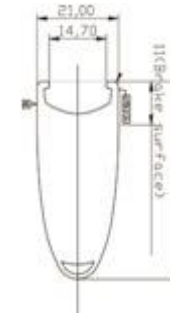

21mm wide 50mm carbon rim

type: 700C road clincher
size: 50mm height
21mm width
finish: UD,to order
weight: 490g
max rider weight: 125kg
feature: basalt braking surface