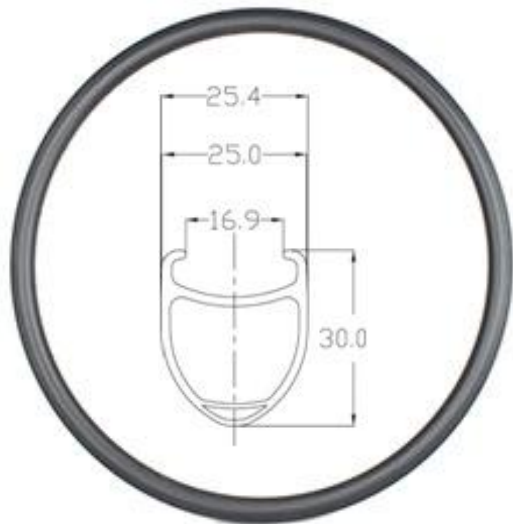

Max

27mm wide 40mm carbon wheelset

type: 700C road clincher
 size: 40mm height
 27mm width
 finish: UD,to order
 holes: F-20H/R-24
 hub: Powerway R13/R36
 sporkes: Sapim CX-Ray super light
 max rider weight: 125kg
 feature: Shimano 11/10/9s
 or Comp 11/10/9s
 basalt braking surface

Carbonda 2016 carbon Wheelset Catalogue (Road)

27mm wide 40mm carbon wheelset

type: 700C road tubular
 size: 40mm height
 27mm width
 finish: UD,to order
 holes: F-20H/R-24H
 hub: Powerway R13
 spokes: Pillar 1420 spokes
 max rider weight: 125kg
 feature: Shimano 11/10/9s
 or Comp 11/10/9s
 basalt braking surface

25mm wide 35mm carbon rim

type: 700C road clincher
 size: 35mm height
 25mm width
 finish: UD,to order
 weight: 460g
 max rider weight: 125kg
 feature:
 basalt braking surface

25mm wide 30mm carbon rim

type: 700C road clincher
 size: 35mm height
 25mm width
 finish: UD,to order
 weight: 450g
 max rider weight: 125kg
 feature:
 basalt braking surface