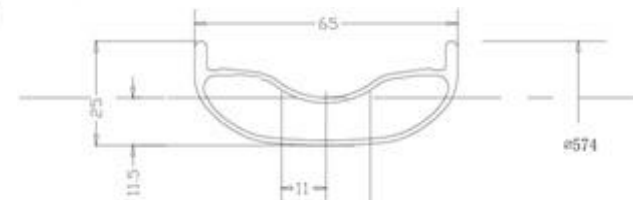

Type: 26er FAT bike wheelset
Size: 25mm height
65mm width
Weave:UD,to order
Rim weight:600+/-15g
Hub:Chosen
Spokes:DT/CN spokes