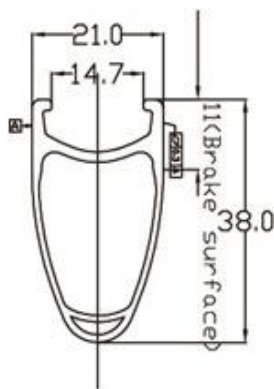

25mm wide 30mm carbon rim

type: 700C road tubular
 size: 35mm height
 25mm width
 finish: UD,to order
 weight: 450g
 max rider weight: 125kg
 feature:
 basalt braking surface

Carbonda 2016 carbon Wheelset Catalogue (Road)

21mm wide 50mm carbon wheelset

type: 700C road tubular
 size: 50mm height
 21mm width
 finish: UD,to order
 holes: F-20H/R-24H
 hub: Novatec A271SB/F372SB
 spokes: CN494 Aero
 max rider weight: 125kg
 feature: Shimano 11/10/9s
 or Comp 11/10/9s
 basalt braking surface

21mm wide 50mm carbon rim

type: 700C road clincher
 size: 50mm height
 21mm width
 finish: UD,to order
 weight: 490g
 max rider weight: 125kg
 feature: basalt braking surface

21mm wide 38mm carbon wheelset

type: 700C road clincher
 size: 38mm height
 21mm width
 finish: UD,to order
 holes: F-20H/R-24H
 hub: Powerway R13/R36
 spokes: Pillar 1420 super light
 Aero
 max rider weight: 125kg
 feature: Shimano 11/10/9s
 or Comp 11/10/9s
 basalt braking surface