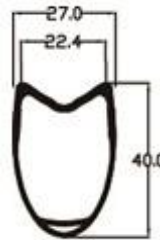

27mm wide 400mm carbon disc brake wheelset

type: 700C road Clincher/ Tubular
 size: 40mm height
 27mm width
 finish: UD,to order
 holes: F-20H/R-24H
 hub: Novatec D711SB/D712SB
 sporkes: DT champion spokes
 rider weight: 125kg
 feature: Shimano 11/10/9s
 or Comp 11/10/9s

Max

27mm wide 40mm carbon wheelset

type: 700C road clincher
 size: 40mm height
 27mm width
 finish: UD,to order
 holes: F-20H/R-24
 hub: Powerway R13/R36
 sporkes: Sapim CX-Ray super light
 max rider weight: 125kg
 feature: Shimano 11/10/9s
 or Comp 11/10/9s
 basalt braking surface

Carbonda 2016 carbon Wheelset Catalogue (Road)

27mm wide 40mm carbon wheelset

type: 700C road tubular
 size: 40mm height
 27mm width
 finish: UD,to order
 holes: F-20H/R-24H
 hub: Powerway R13
 spokes: Pillar 1420 spokes
 max rider weight: 125kg
 feature: Shimano 11/10/9s
 or Comp 11/10/9s
 basalt braking surface