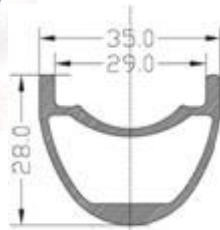

Carbonda 2016 carbon Wheelset Catalogue (MTB)

35mm wide 28mm MTB carbon wheelset

type: 27.5er/29er MTB wheelset
size: 28mm height
35mm width
finish: UD,to order
holes: F-28H/R-28
hub: Chosen
spokes: Sapim spokes
max rider weight: 125kg
feature:
Shimano 11/10/9s or XD