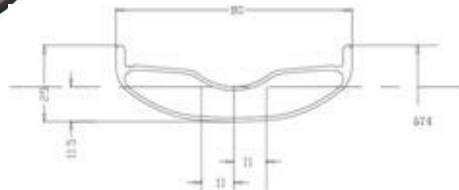

Type: 26er FAT bike wheelset
Size: 25mm height
80mm width
Weave:UD,to order
Rim weight:650+/-15g
Hub:Chosen
Spokes:DT/CN spokes