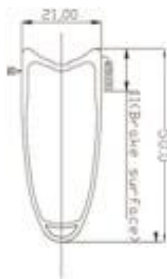

Carbonda 2016 carbon Wheelset Catalogue (Road)

27mm wide 40mm carbon wheelset

type: 700C road tubular
 size: 40mm height
 27mm width
 finish: UD,to order
 holes: F-20H/R-24H
 hub: Powerway R13
 spokes: Pillar 1420 spokes
 max rider weight: 125kg
 feature: Shimano 11/10/9s
 or Comp 11/10/9s
 basalt braking surface

25mm wide 35mm carbon rim

type: 700C road clincher
 size: 35mm height
 25mm width
 finish: UD,to order
 weight: 460g
 max rider weight: 125kg
 feature:
 basalt braking surface

25mm wide 30mm carbon rim

type: 700C road clincher
 size: 35mm height
 25mm width
 finish: UD,to order
 weight: 450g
 max rider weight: 125kg
 feature:
 basalt braking surface

25mm wide 30mm carbon rim

type: 700C road tubular
 size: 35mm height
 25mm width
 finish: UD,to order
 weight: 450g
 max rider weight: 125kg
 feature:
 basalt braking surface

Carbonda 2016 carbon Wheelset Catalogue (Road)

21mm wide 50mm carbon wheelset

type: 700C road tubular
 size: 50mm height
 21mm width
 finish: UD,to order
 holes: F-20H/R-24H
 hub: Novatec A271SB/F372SB
 spokes: CN494 Aero
 max rider weight: 125kg
 feature: Shimano 11/10/9s
 or Comp 11/10/9s
 basalt braking surface