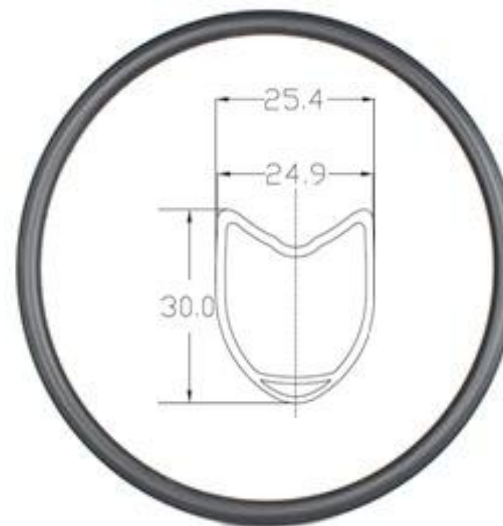

Carbonda 2016 carbon Wheelset Catalogue (Road)

27mm wide 40mm carbon wheelset

type: 700C road tubular
 size: 40mm height
 27mm width
 finish: UD,to order
 holes: F-20H/R-24H
 hub: Powerway R13
 spokes: Pillar 1420 spokes
 max rider weight: 125kg
 feature: Shimano 11/10/9s
 or Comp 11/10/9s
 basalt braking surface

25mm wide 35mm carbon rim

type: 700C road clincher
 size: 35mm height
 25mm width
 finish: UD,to order
 weight: 460g
 max rider weight: 125kg
 feature:
 basalt braking surface

25mm wide 30mm carbon rim

type: 700C road clincher
 size: 35mm height
 25mm width
 finish: UD,to order
 weight: 450g
 max rider weight: 125kg
 feature:
 basalt braking surface

25mm wide 30mm carbon rim

type: 700C road tubular
 size: 35mm height
 25mm width
 finish: UD,to order
 weight: 450g
 max rider weight: 125kg
 feature:
 basalt braking surface

Carbonda 2016 carbon Wheelset Catalogue (Road)