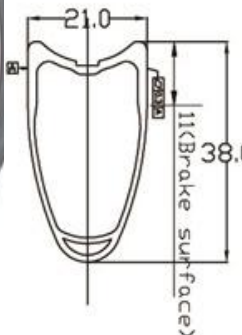

21mm wide 50mm carbon wheelset

type: 700C road tubular
 size: 50mm height
 21mm width
 finish: UD,to order
 holes: F-20H/R-24H
 hub: Novatec A271SB/F372SB
 spokes: CN494 Aero
 max rider weight: 125kg
 feature: Shimano 11/10/9s
 or Comp 11/10/9s
 basalt braking surface

21mm wide 50mm carbon rim

type: 700C road clincher
 size: 50mm height
 21mm width
 finish: UD,to order
 weight: 490g
 max rider weight: 125kg
 feature: basalt braking surface

21mm wide 38mm carbon wheelset

type: 700C road clincher
 size: 38mm height
 21mm width
 finish: UD,to order
 holes: F-20H/R-24H
 hub: Powerway R13/R36
 spokes: Pillar 1420 super light
 Aero
 max rider weight: 125kg
 feature: Shimano 11/10/9s
 or Comp 11/10/9s
 basalt braking surface

21mm wide 38mm carbon rim

type: 700C road tubular
 size: 38mm height
 21mm width
 finish: UD,to order
 weight: 350g
 max rider weight: 125kg
 feature:
 basalt braking surface

Carbonda 2016 carbon Wheelset Catalogue (MTB)