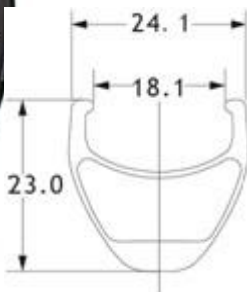

24mm wide 23mm MTB carbon wheelset

type: 26er / 27.5er MTB wheelset
size: 23mm height
24mm width
finish: UD,to order
holes: F-28H/R-28
hub: Novatec D711SB/D712SB
spokes: CN494 spokes
max rider weight: 125kg
feature:
Shimano 11/10/9s or XD