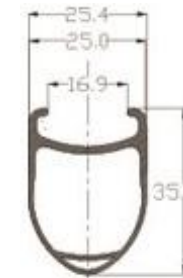

Max

27mm wide 40mm carbon wheelset

type: 700C road clincher
 size: 40mm height
 27mm width
 finish: UD,to order
 holes: F-20H/R-24
 hub: Powerway R13/R36
 sporkes: Sapim CX-Ray super light
 max rider weight: 125kg
 feature: Shimano 11/10/9s
 or Comp 11/10/9s
 basalt braking surface

Carbonda 2016 carbon Wheelset Catalogue (Road)

27mm wide 40mm carbon wheelset

type: 700C road tubular
 size: 40mm height
 27mm width
 finish: UD,to order
 holes: F-20H/R-24H
 hub: Powerway R13
 spokes: Pillar 1420 spokes
 max rider weight: 125kg
 feature: Shimano 11/10/9s
 or Comp 11/10/9s
 basalt braking surface

25mm wide 35mm carbon rim

type: 700C road clincher
 size: 35mm height
 25mm width
 finish: UD,to order
 weight: 460g
 max rider weight: 125kg
 feature:
 basalt braking surface

25mm wide 30mm carbon rim

type: 700C road clincher
 size: 35mm height
 25mm width
 finish: UD,to order
 weight: 450g
 max rider weight: 125kg
 feature:
 basalt braking surface