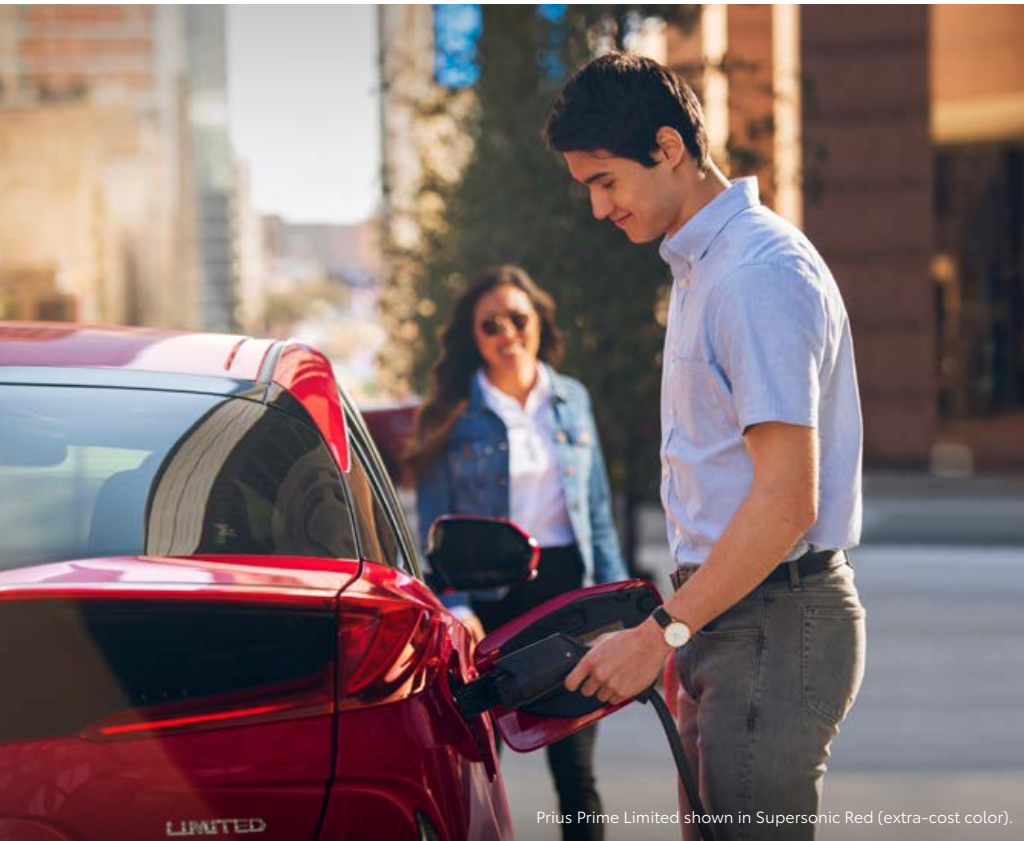

Prius Prime Limited shown in Supersonic Red (extra-cost color).

Prius Prime Limited shown in Supersonic Red (extra-cost color).

PRIUS PRIME

Charge up your daily drive.

Purposeful aerodynamics combined with an intelligent powertrain that produces versatile driving modes help you get the most miles out of Prius Prime.