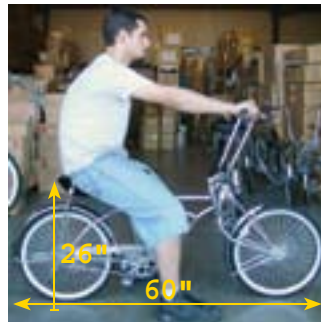

BIKE SIZE SAMPLE COMPARISONS

Rider is 5'-11", 30" pant inseam.

20" LOWRIDER FRAME

15" high x 26" wide handlebar, 20" wheels

20" LOWRIDER FRAME

22" high x 38" wide handlebar, 20" wheels

20" BMX FRAME

15" high x 26" wide handlebar, 20" wheels