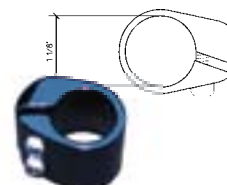

#532106

16T CHROME FREE - WHEEL SPROCKET

#532200

44T CHROME LUCKY 7 SPROCKET

#532103

44T CHROME THRASHER SPROCKET

#532107

25.4MM SEAT POST CLAMP