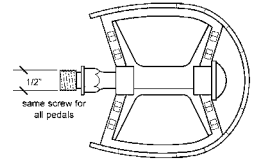

FLAT TWIST PEDALS
1/2" screw
#524101 - chrome

KRATE PEDALS
1/2" screw
#524004 - chrome/black

KRATE PEDALS
1/2" screw
#524006 - gold/black

DOUBLE FLAT TWIST PEDALS
1/2" screw
#524108 - chrome

GOLD STEM
Use 1" tube diameter handlebar.
#534000 - 21.1 mm
#534001 - 22.2 mm