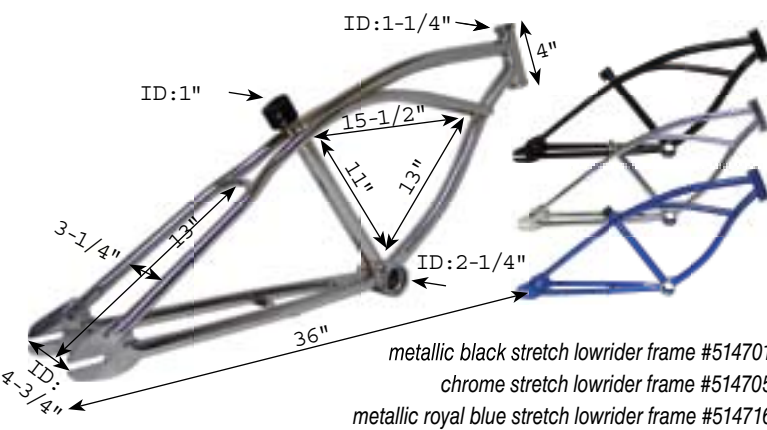

20" BMX FRAME

20" chrome BMX frame #514005

26" CRUISER FRAME

26" black cruiser frame #514201
26" chrome cruiser frame #514205

24" LOWRIDER FRAME

metallic black stretch lowrider frame #514701
chrome stretch lowrider frame #514705
metallic royal blue stretch lowrider frame #514716