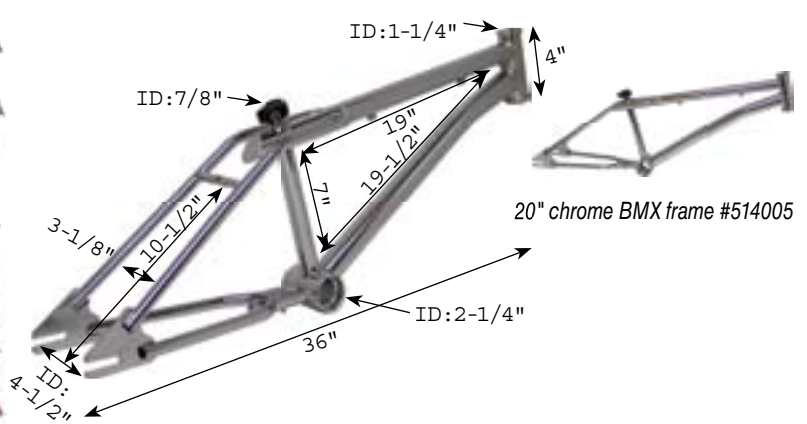

20" BMX FRAME

20" chrome BMX frame #514005