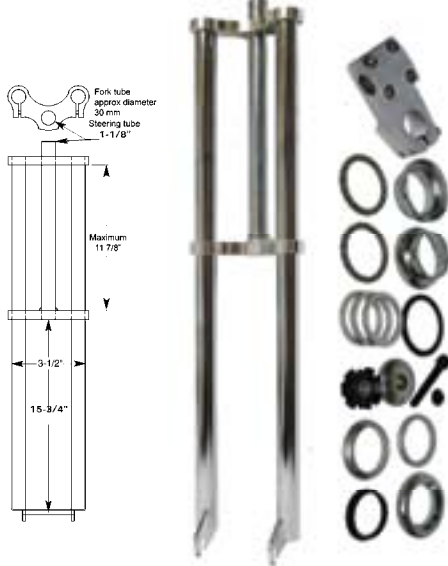

CHOPPER FORK KIT 28"

Includes 28" fork, stem, threadless headset, cups. For 7/8" handlebar, accepts 1 - 1/8" steering tube. Made for HogRider Chopper frames or custom choppers.

#840100