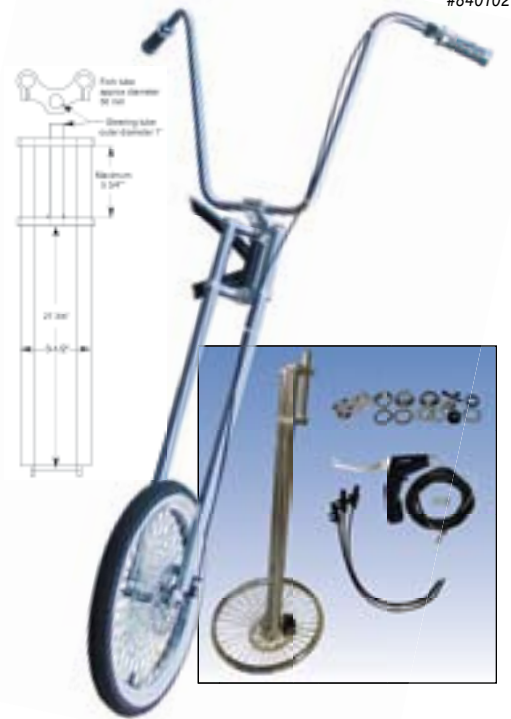

#840100

CHOPPER FORK KIT 22"

Includes 22" fork, stem, threadless headset, cups. For 7/8" handlebar, accepts 1" steering tube. Made for lowrider and cruiser frames.

#840101

CHOPPER FORK WITH DISK - BRAKE KIT 34"