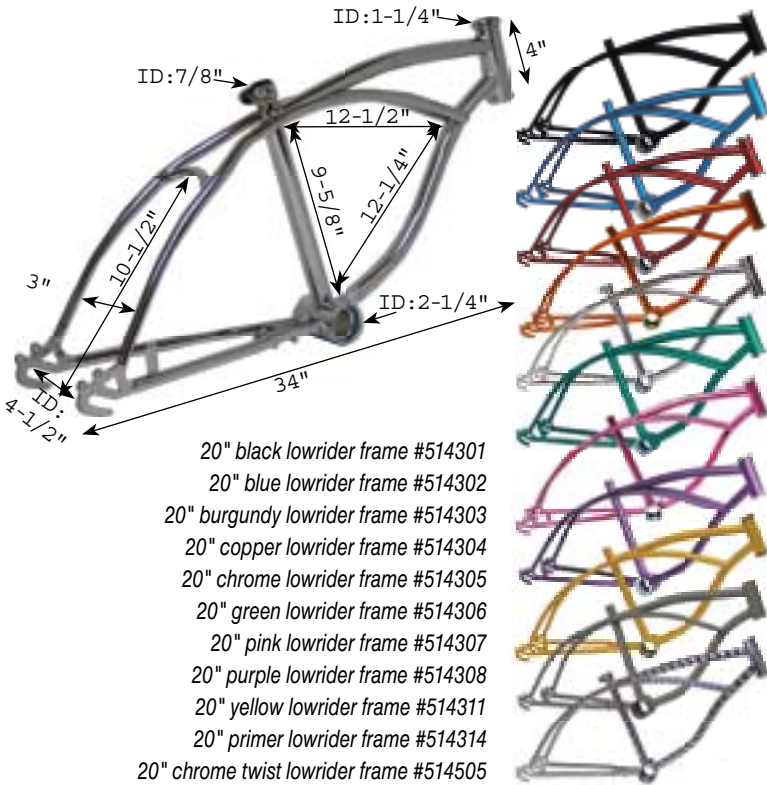

FRAMES

20" LOWRIDER FRAME

- 20" black lowrider frame #514301
- 20" blue lowrider frame #514302
- 20" burgundy lowrider frame #514303
- 20" copper lowrider frame #514304
- 20" chrome lowrider frame #514305
- 20" green lowrider frame #514306
- 20" pink lowrider frame #514307
- 20" purple lowrider frame #514308
- 20" yellow lowrider frame #514311
- 20" primer lowrider frame #514314
- 20" chrome twist lowrider frame #514505