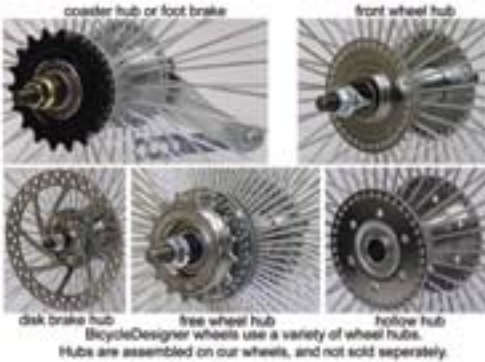

530-245-1990
fax: 530-245-9152

**toll - free order line:
1-888-221-7164**