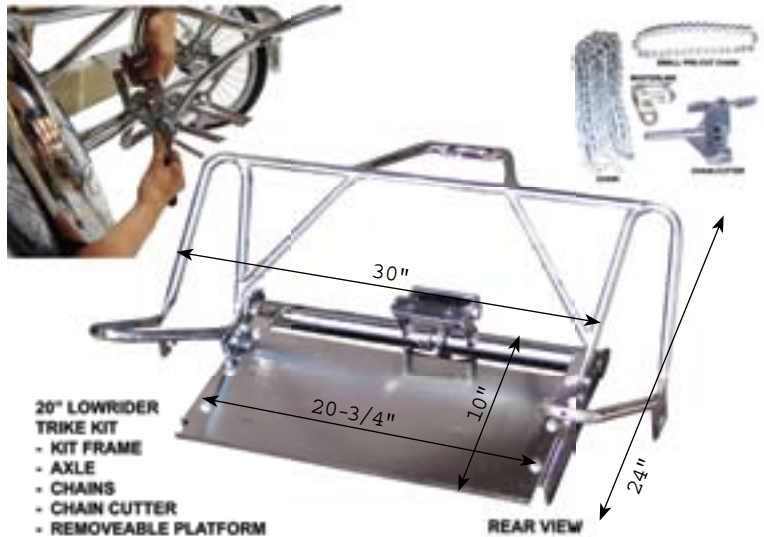

- 20" LOWRIDER TRIKE KIT
- KIT FRAME
- AXLE
- CHAINS
- CHAIN CUTTER
- REMOVEABLE PLATFORM
- HARDWARE INCLUDED

REAR VIEW

20" LOWRIDER TRIKE KIT

Includes: frame, axle, removeable platform, hardware.

#860001

40" Highback Suspension Sissybar Kit

Upgrade your current bike!
Cruiser, mountain, racing, touring, chopper, or lowrider bikes and trikes.

suspension sissybar
25.4mm seat post
26" banana seat

WATER PROOF SEAT

HIGHBACK SUSPENSION SISSYBAR KIT

Includes: 40" highback suspension sissybar, 26" banana seat, 25.4mm suspension seat post. For use with cruiser, chopper.

#840010 - with black water proof seat; #840011 - with white vinyl seat
#840012 - with black plush seat ; #840013 - with blue plush seat
#840015 - with black veloure seat; #840016 - with blue veloure seat

20" LOWRIDER TRIKE CONVERSION KIT

NEW IMPROVED

- easier to assemble
- stronger construction
- removeable platform for boom box
- all hardware included

KIT INCLUDES: (ALL YOU SEE HERE)

- KIT FRAME, AXLE
- REMOVEABLE PLATFORM
- 3 FENDERS
- FRONT WHEEL
- CHAINS, CUTTER

68 spoke front 20" classic wheel white wall tire

pre-cut chain

masterlink

chain

chain cutter

All you need to turn your lowrider bike into a trike.

20" COMPLETE TRIKE KIT