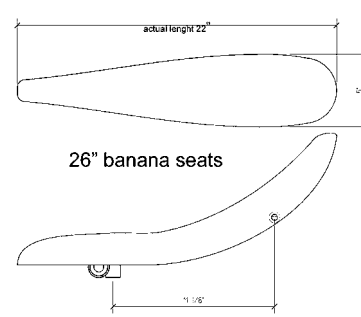

SEATS

#529101

#529102

#529106

#529108

#529109

#529401

PLUSH DIAMOND micro suede with extra cushion for riding comfort.

#529601

PLUSH DIAMOND micro suede with extra cushion for riding comfort.

#529602

PLUSH DIAMOND micro suede with extra cushion for riding comfort.

#529606

PLUSH DIAMOND micro suede with extra cushion for riding comfort.

#529608

PLUSH DIAMOND micro suede with extra cushion for riding comfort.

#529609

#529410

#529301

#529302

#529306

#529308

#529309

#529701 - black; #529702 - blue; #529709 - red

#529500

#529501

Seat sold separately.

#529502

#530101

#530102

#530210

Water proof seat with extra cushion

#530301

PLUSH DIAMOND micro suede with extra cushion for riding comfort.

#530601

PLUSH DIAMOND micro suede with extra cushion for riding comfort.

#530602

#530400

#530405

#530407

#530408

#530409

order anytime at: www.bicycledesigner.com