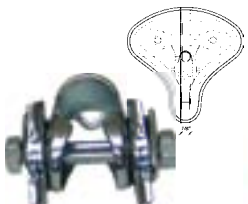

#528303

EXTENDED SEAT POST

9 1/8" to brace, 16 1/2" tall x 22.2mm (7/8")

#528000 - chrome

SUPER STRONG RAIL CLAMP SEAT POST

14 1/2" tall x 25.4mm (1")
#528103 - silver alloy

SCHWINN FRAME SEATPOST

#528200