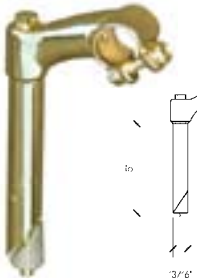

FLAT TWIST PEDALS
1/2" screw
#524101 - chrome

KRATE PEDALS
1/2" screw
#524004 - chrome/black

KRATE PEDALS
1/2" screw
#524006 - gold/black

DOUBLE FLAT TWIST PEDALS
1/2" screw
#524108 - chrome

GOLD STEM
Use 1" tube diameter handlebar.
#534000 - 21.1 mm
#534001 - 22.2 mm