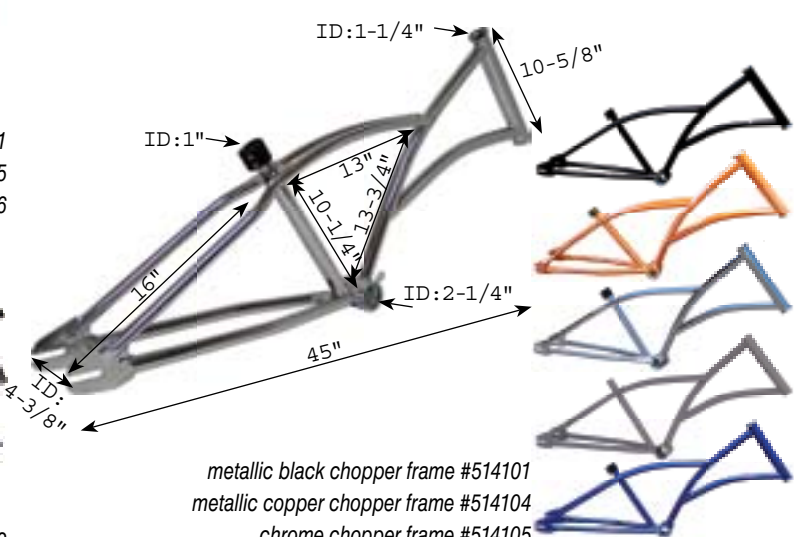

metallic black stretch lowrider frame #514701
chrome stretch lowrider frame #514705
metallic royal blue stretch lowrider frame #514716

black stretch cruiser frame #514802
chrome stretch cruiser frame #514803
primer stretch cruiser frame #514804

HOG RIDER™ CHOPPER FRAME

metallic black chopper frame #514101
metallic copper chopper frame #514104
chrome chopper frame #514105
primer chopper frame #514114
metallic royal blue chopper frame #514116