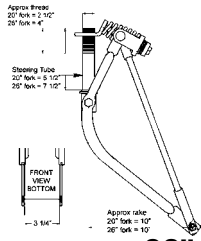

Steering tube is 5.5" long including 2.5" of threading at the top.

#513004 - chrome; #513012 - gold

20" BENT SPRINGER FORK WITH TWIST BARS

Steering tube is 5.5" long including 2.5" of threading at the top.