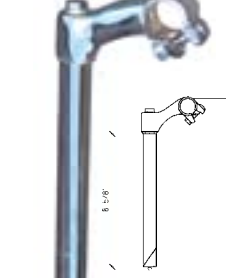

22.2MM CHROME LONG STEM
Use 1" tube diameter handlebar, rises above the headset is approximately 6".
#534004