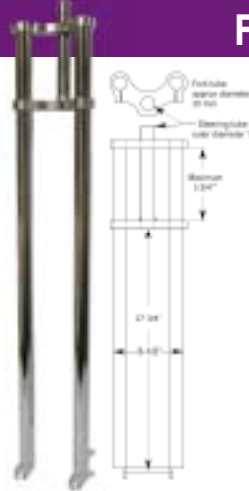

20" BMX FORK

use with 21.1mm headset, and any 21.1mm stem.

#513100

26" CRUISER FORK

use with 21.1mm headset, and any 21.1mm stem.

#513101

CHOPPER FORK 34"

#513203

CHOPPER FORK 22"

#513201

CHOPPER FORK 28"

#513200

CHROME SPRINGER FORK BARS

#512011 - 20"; #512012 - 26"

SPRINGER TWIST FORK BARS

#512005 - 16" chrome
#512007 - 20" chrome
#512006 - 20" gold
#512008 - 26" chrome