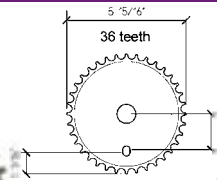

36T SWEET HEART SPROCKET

#532002 - gold; #532003 - chrome