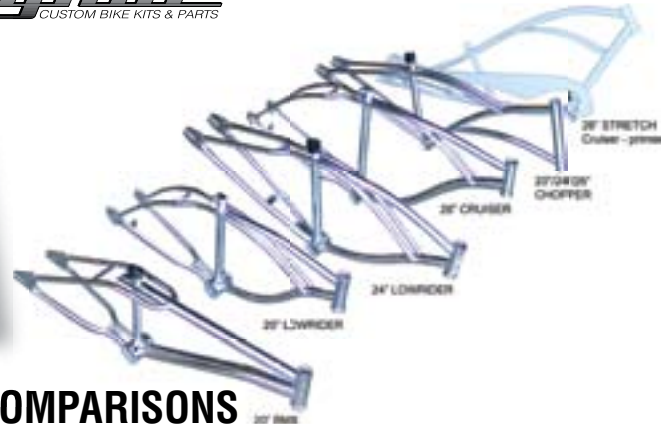

BIKE SIZE SAMPLE COMPARISONS

Rider is 5'-11", 30" pant inseam.

20" LOWRIDER FRAME

15" high x 26" wide handlebar, 20" wheels

20" LOWRIDER FRAME

22" high x 38" wide handlebar, 20" wheels

20" BMX FRAME

15" high x 26" wide handlebar, 20" wheels