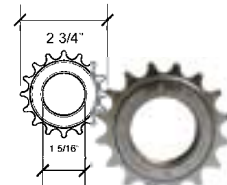

16T CHROME FREE - WHEEL SPROCKET

#532200