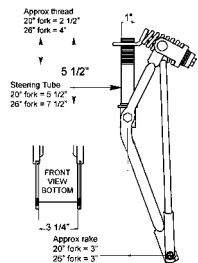

20" BMX FORK

use with 21.1mm headset, and any 21.1mm stem.

#513100