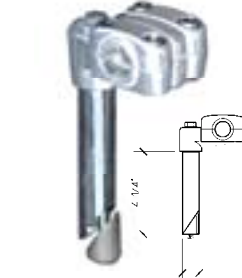

CHROME 4 - BOLT STEM
Use 7/8" tube diameter handlebar.
#534018 - 21.1 mm
#534011 - 22.2 mm