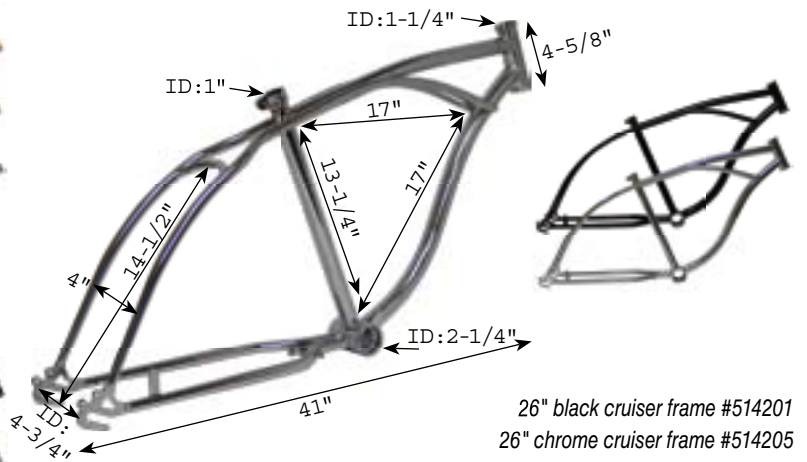

26" CRUISER FRAME

26" black cruiser frame #514201
26" chrome cruiser frame #514205