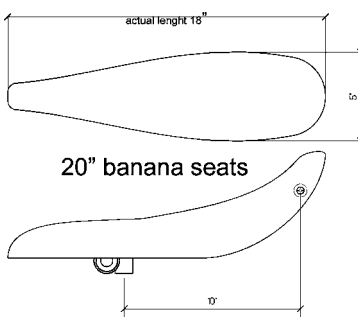

SEATS

#529101

#529102

#529106

#529108

#529109

#529401

PLUSH DIAMOND micro suede with extra cushion for riding comfort.

#529601

PLUSH DIAMOND micro suede with extra cushion for riding comfort.

#529602

PLUSH DIAMOND micro suede with extra cushion for riding comfort.

#529606

PLUSH DIAMOND micro suede with extra cushion for riding comfort.

#529608

PLUSH DIAMOND micro suede with extra cushion for riding comfort.

#529609

#529410

#529301

#529302

#529306

#529308

#529309

#529701 - black; #529702 - blue; #529709 - red

#529500

#529501

Seat sold separately.

#529502

#530101

#530102

#530210

Water proof seat with extra cushion

#530301

PLUSH DIAMOND micro suede with extra cushion for riding comfort.

#530601

PLUSH DIAMOND micro suede with extra cushion for riding comfort.

#530602

#530400

#530405

#530407

#530408

#530409

order anytime at: www.bicycledesigner.com