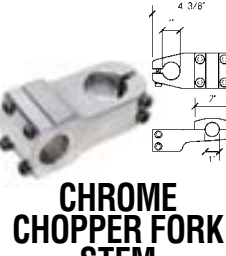

CHROME CHOPPER FORK STEM
For 1" handlebar, accepts threadless 1 1/8" steering tube.
#534016

order anytime at: www.bicycledesigner.com