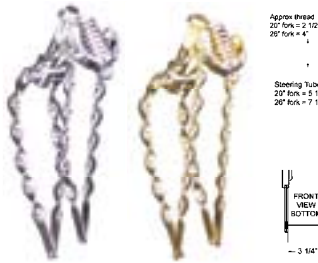

Steering tube is 5.5" long including 2.5" of threading at the top.

#513004 - chrome; #513012 - gold

20" BENT SPRINGER FORK WITH TWIST BARS

Steering tube is 5.5" long including 2.5" of threading at the top.

#513010 - chrome; #513013 - gold

20" TWIST BENT SPRINGER FORK

Steering tube is 5.5" long including 2.5" of threading at the top.

#513017 - chrome; #513016 - gold

20" BENT SPRINGER FORK WITH TWIST BARS

Steering tube is 5.5" long including 2.5" of threading at the top.