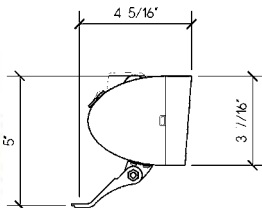

#519011

BIKE STAND

#519010

CHROME BULLET LIGHT

#520003

CHROME BULLET LIGHT WITH VISOR

#520004 - w/gold visor; #520005 - w/chrome visor

CHROME GENERATOR BULLET LIGHT