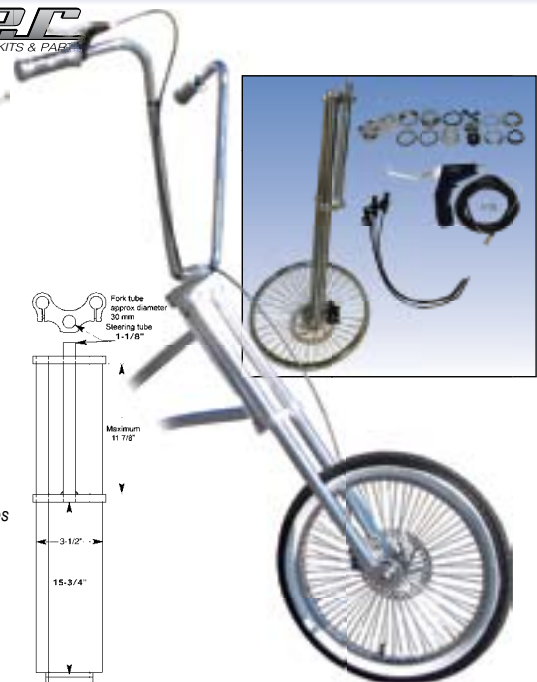

#840300 - no tires; #840400 w/whitewall tires

CHOPPER FORK WITH DISK-BRAKE KIT 28"

Includes: chopper stem & threadless headset, 28" fork with 1 1/8" steering tube, disk brake caliper mounts, disk & caliper, handbrake with cable, plastic cable straps, 68 spoke/20" chrome front wheel. Made for custom choppers.