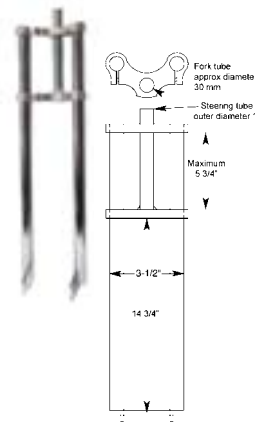

20" BMX FORK

use with 21.1mm headset, and any 21.1mm stem.

#513100

26" CRUISER FORK

use with 21.1mm headset, and any 21.1mm stem.

#513101

CHOPPER FORK 34"

#513203