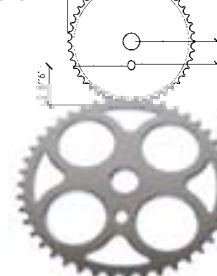

SUSPENSION SEAT POST

14" tall x 25.4mm (1")
#528101 - silver alloy

SUSPENSION RAIL CLAMP SEAT POST

14" 1/2 tall x 25.4mm (1")
#528102 - silver alloy

36T CHROME SQUARE TWIST SWIRL SPROCKET

#532004

44T CHROME 4 CIRCLE SPROCKET