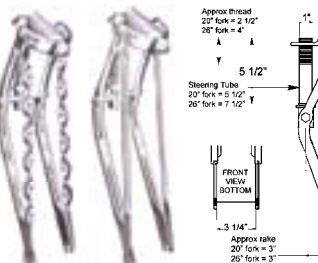

Steering tube is 5.5" long including 2.5" of threading at the top.

#513004 - chrome; #513012 - gold

20" BENT SPRINGER FORK WITH TWIST BARS

Steering tube is 5.5" long including 2.5" of threading at the top.

#513010 - chrome; #513013 - gold

20" TWIST BENT SPRINGER FORK

Steering tube is 5.5" long including 2.5" of threading at the top.

#513017 - chrome; #513016 - gold

20" BENT SPRINGER FORK WITH TWIST BARS

Steering tube is 5.5" long including 2.5" of threading at the top.

#513015 - chrome w/gold twist bars
#513014 - gold w/chrome twist bars

20" CHROME STRAIGHT SPRINGER FORK

Steering tube is 5.5" long including 2.5" of threading at the top.

#513007 - w/twist bars; #513001 - w/straight bars