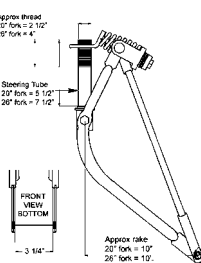

Steering tube is 5.5" long including 2.5" of threading at the top.

#513004 - chrome; #513012 - gold

20" BENT SPRINGER FORK WITH TWIST BARS

Steering tube is 5.5" long including 2.5" of threading at the top.

#513010 - chrome; #513013 - gold

20" TWIST BENT SPRINGER FORK

Steering tube is 5.5" long including 2.5" of threading at the top.

#513017 - chrome; #513016 - gold

20" BENT SPRINGER FORK WITH TWIST BARS

Steering tube is 5.5" long including 2.5" of threading at the top.