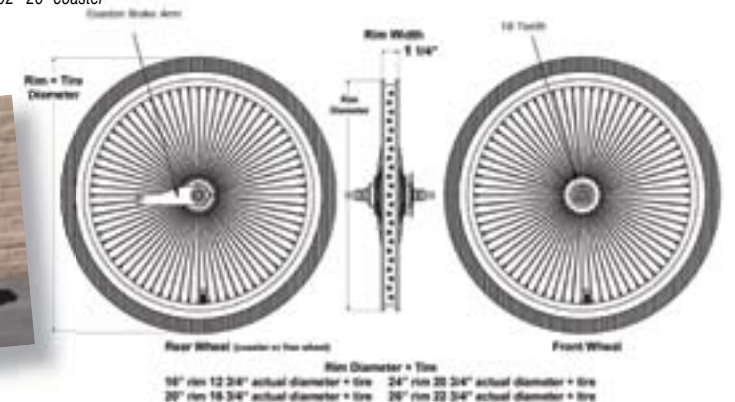

530-245-1990
fax: 530-245-9152

**toll - free order line:
1-888-221-7164**