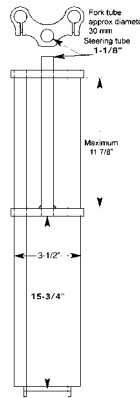

CHOPPER FORK 28"

#513200