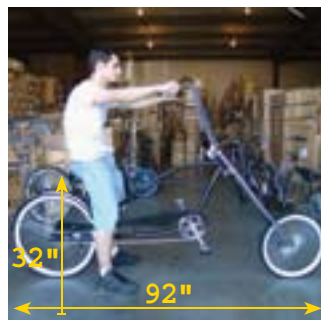

BIKE SIZE SAMPLE COMPARISONS

Rider is 5'-11", 30" pant inseam.

20" LOWRIDER FRAME

15" high x 26" wide handlebar, 20" wheels

20" LOWRIDER FRAME

22" high x 38" wide handlebar, 20" wheels

20" BMX FRAME

15" high x 26" wide handlebar, 20" wheels

24" LOWRIDER FRAME

7" high x 27" wide moon hb, 24" wheels

HOGRIDER CHOPPER FRAME

19" high x 36" wide handlebar, 20" wheels

HOGRIDER CHOPPER FRAME

22" high x 38" wide handlebar, 26"/20" wheels

STRETCH CRUISER FRAME

22" high x 38" wide handlebar, 26"/20" wheels

26" CRUISER FRAME

22" high x 38" wide handlebar, 26" wheels

STRETCH CRUISER FRAME

22" high x 38" wide handlebar, 26" wheels

order anytime at: www.bicycledesigner.com