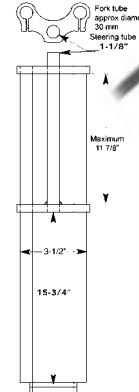

CHOPPER FORK WITH DISK-BRAKE KIT 28"

Includes: chopper stem & threadless headset, 28" fork with 1 1/8" steering tube, disk brake caliper mounts, disk & caliper, handbrake with cable, plastic cable straps, 68 spoke/20" chrome front wheel. Made for custom choppers.

#840102

BMX BICYCLE BRAKE KIT FOR WHEEL

Includes brake, handbrake lever, and cable. Use on 20" bmx bicycle frames.

#840202 - front; #840203 - rear