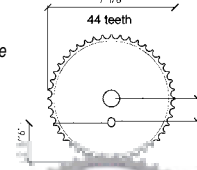

BIRDCAGE SEAT POST

11 7/8" tall x 22.2mm (7/8")
#528004 - chrome

36T LOWRIDER SPROCKET

#532000 - gold; #532001 - chrome

36T SWEET HEART SPROCKET

#532002 - gold; #532003 - chrome

CURISER SEAT POST

11 7/8" tall x 25.4mm (1")
#528100 - chrome