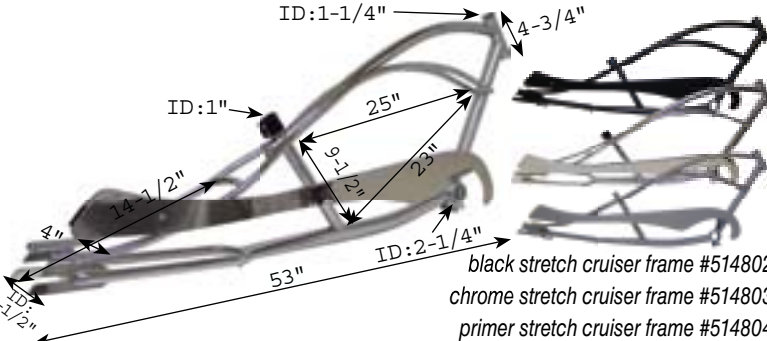

STRETCH CRUISER FRAME

order anytime at: www.bicycledesigner.com