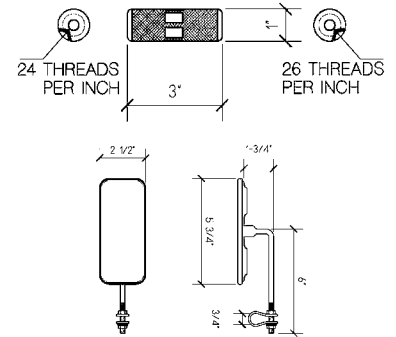

ANTENNA, BELLS, HORNS, MIRRORS, SIDE PEGS

Big Ding Dong 3.25" diameter

#504003

Ding Dong 2.5" diameter

#504004

American Flag

#504002

Bolts onto rear wheel axle. Total height from top to bottom 26".

#501000

#518000 - gold #518003 - chrome

#518001

#518002

#518004

Both pegs have one side 26T for front wheel and one side 24T for coaster wheel.

#525101 - black; #525102 - blue; #525105 - chrome; #525109 - red

Both pegs have one side 26T for front wheel and one side 24T for coaster wheel.

#525201 - black; #525202 - blue; #525205 - chrome; #525209 - red

Both pegs have one side 26T for front wheel and one side 24T for coaster wheel.

#525301 - black; #525302 - blue; #525305 - chrome; #525309 - red

#522001 - chrome/black

#522005 - all chrome

#522008 - chrome/purple

#522010 - chrome/clear

#522002 - chrome/blue

#522006 - chrome/green

RECTANGLE MIRROR

#522009 - chrome/red

RECTANGLE MIRROR

#522100 - all gold

#522202 - chrome/blue

#522201 - chrome/black

#522205 - all chrome

#522208 - chrome/purple

#522206 - chrome/green

#522210 - chrome/clear

#522209 - chrome/red

#522310 - chrome/clear

#522110 - gold/clear

order anytime at: www.bicycledesigner.com