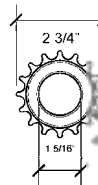

16T CHROME FREE - WHEEL SPROCKET

#532103