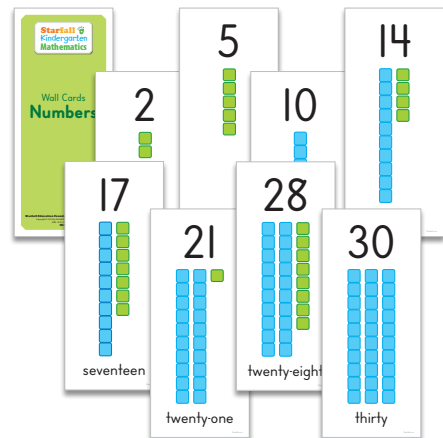

- Teacher's Guide, Semesters 1 & 2
- Assessment Package
- Hundredth Day Supplement Lesson Plans
- Blacklines
- Supplements

Optional Add-On:

Printed Teacher's Guide

2 binders with over 600 pages of full-color lesson plans with 34 pages of full-color supplements (on heavy paper) and 76 pages of blackline masters.

Number Line, Numbers Wall Cards & Number Activity Mats

Classroom Number Line

The complete **Classroom Number Line** begins at -5 and continues to 180. Post this in the classroom. The children will use it daily, learning important number concepts.