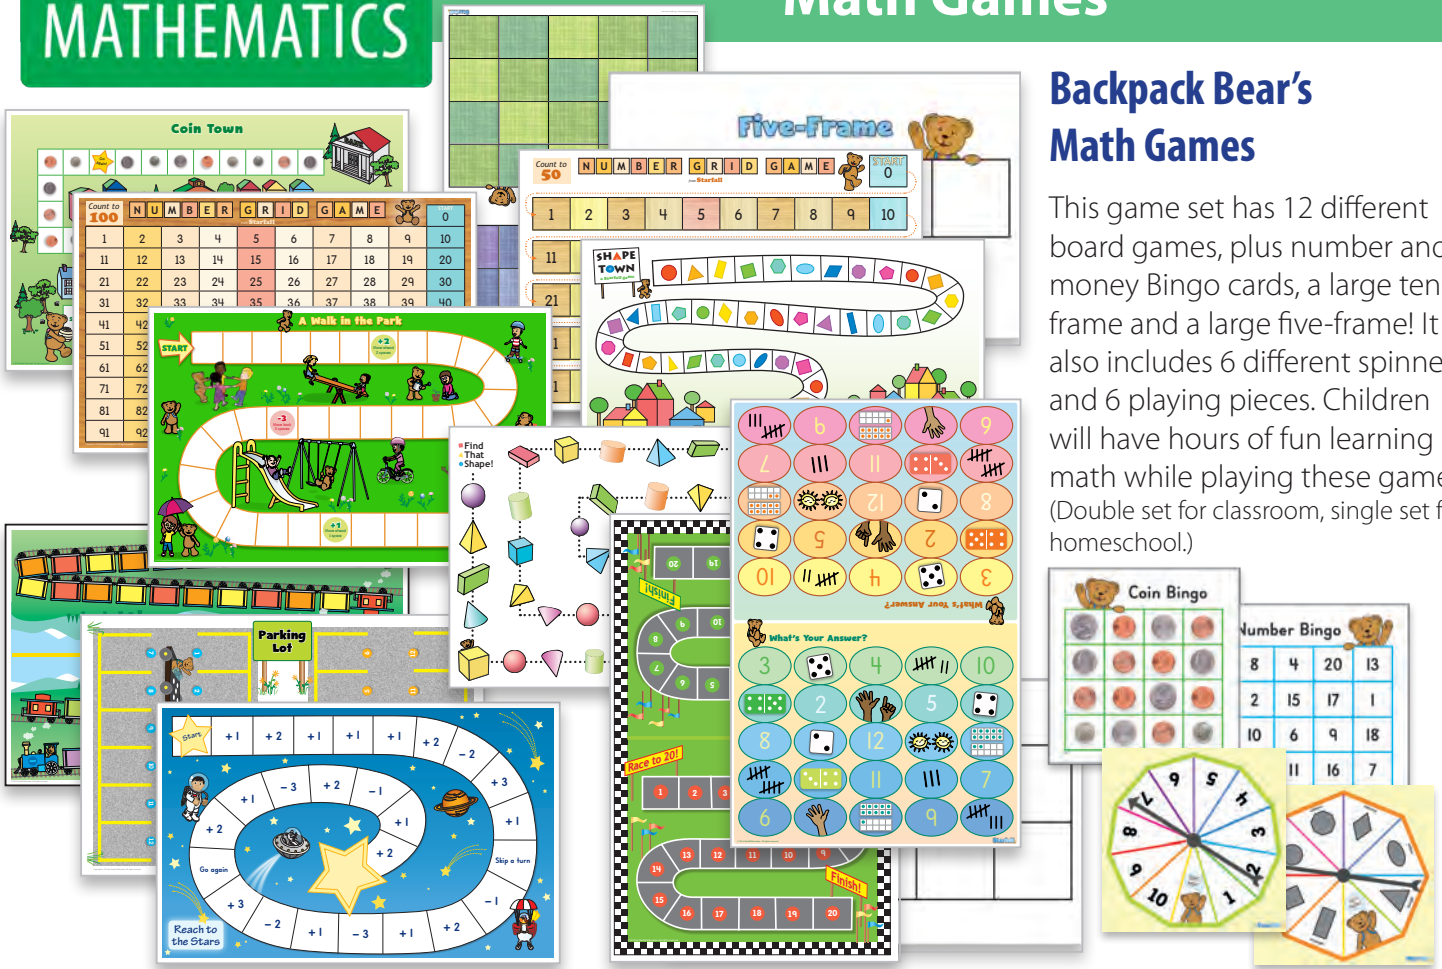

Number Activity Mats

Number Activity Mats are a set of sturdy, laminated mats for numbers 1 through 9. Children can practice number formation with playdough, dry erase markers and other manipulatives.

Wall Cards for Numbers 0 through 30

These **Numbers Wall Cards** each include the numeral, the number word, and blocks which clearly illustrate place value.

Kindergarten MATHEMATICS

Math Games

Backpack Bear's Math Games

This game set has 12 different board games, plus number and money Bingo cards, a large ten-frame and a large five-frame! It also includes 6 different spinners and 6 playing pieces. Children will have hours of fun learning math while playing these games. (Double set for classroom, single set for homeschool.)