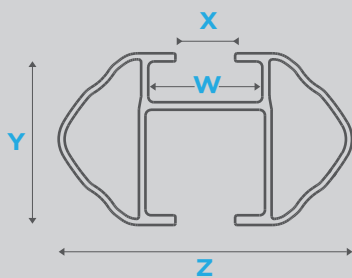

Profili Barre / Bar Profiles

1 TIGER profile

X	6,5 mm	Silver	Black
Y	28 mm		
Z	48 mm		
W	21 mm		

Presente su : / Featured on :

Tiger silver / Tiger XL silver / Tiger black / Tiger XL black

2 DOZER profile

X	10 mm	
Y	27 mm	
Z	54 mm	
W	21 mm	