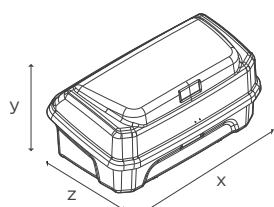

BOXXY

000021000000

IT Baule posteriore applicabile su portabici posteriore da gancio traino modello Race 3 e 4 o Project Tilting 3.

EN Rear box, can be installed on the Race 3 and 4 or Project Tilting 3 and 4 tow bar mounted bike carriers.

x: 116 cm
y: 54 cm
z: 65 cm