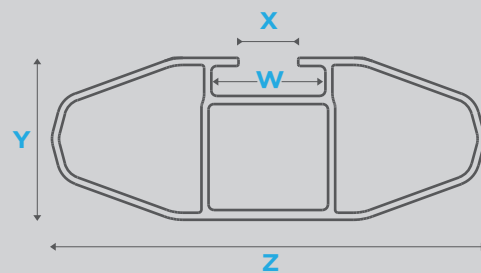

3 BLADE profile

X	10 mm	
Y	30 mm	
Z	80 mm	
W	21 mm	

Presente su : / Featured on :

Lince / Lince XL / Leopard / Leopard XL