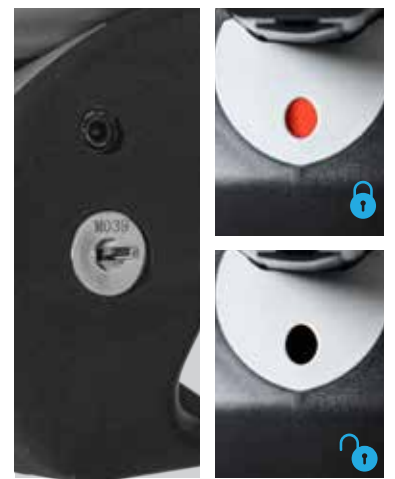

DOZER

IT Barra da tetto in alluminio, elegante e leggera realizzata per auto con railings tradizionali; dotata di un sistema di sicurezza integrato e di un sistema di aggancio di facile montaggio. Disponibile in 3 modelli differenti: **Dozer***, **Dozer XL****, **Dozer XXL*****

EN Aluminium roof bar, elegant and light, made for cars with standard railings; equipped with an integrated safety system and an easy-to-install fixing system. Available in 3 different lengths : **Dozer***, **Dozer XL****, **Dozer XXL*****

COMPLIANT WITH
DIN 75302

COMPLIANT WITH
ISO/PAS 11154:2006
clauses 5.2.5, 5.3.5

TÜV
TESTED ✓

*Dozer (120 cm)	**Dozer XL (135 cm)	***Dozer XXL (150 cm)
000015000000	000015100000	000075000000