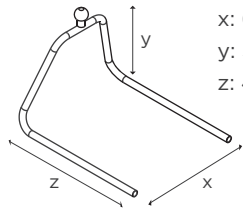

WORKI

000053600000

IT Espositore per portabici da gancio

EN Tow bar mounted bike carrier display

x: 60 cm
y: 36,7 cm
z: 47,5 cm