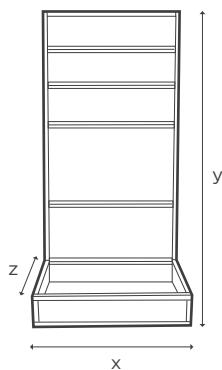

EN This multi-purpose display is the perfect solution to showcase the various Menabo products. Available in 2 versions **A** and **B**.

x: 100 cm
y: 200 cm
z: 60 cm

A 000089800000

B 000089900000

A

B

WORKI

000053600000