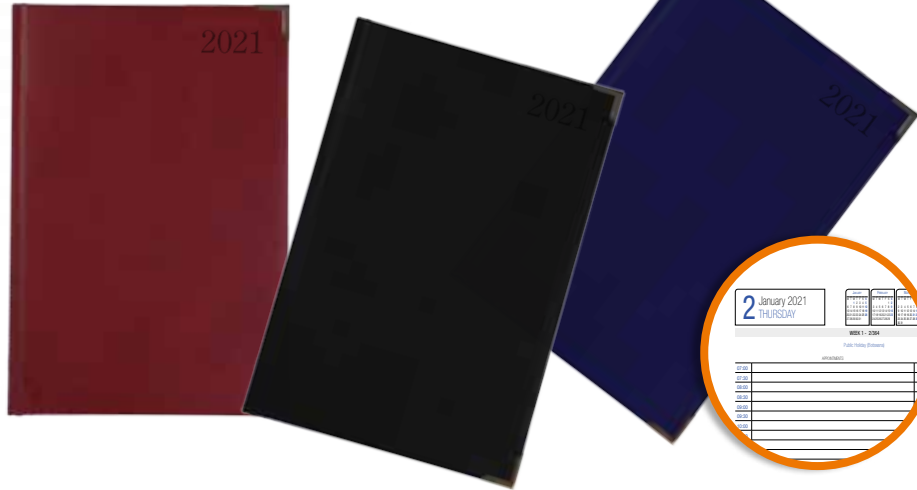

## SAD 240 Corporate Diaries

**A5+**

PADDED / NO STITCH  
 SILVER CORNERS

Black ● 433250  
 Burgundy ●  
 Navy blue ●

2 colour text (black & blue)  
 Saturday & Sunday has its own dedicated page  
 Head & tail brands  
 Thermal re-active PU  
 Prestige by Synt3®