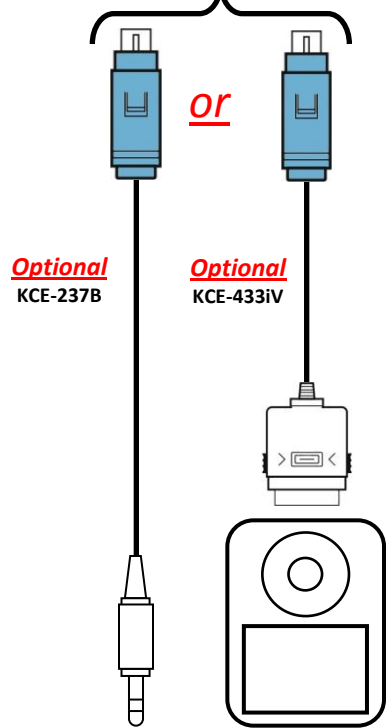

# CDE-113BT

**Bluetooth®**  
Build in Parrot Bluetooth

13 Pins

Front USB

*not for iPod*

A: KCX-422TR B: KCE-433iV C: KCE-435iV D: KCU-451iV E: KCE-422i F: KCE-430iV

iPod / Bluetooth Compatibility	iPod			iPod mini	iPod classic			iPod touch				iPod nano					iPhone		iPhone 3G		iPhone 3GS	iPod shuffle
	<4th gen.	4th gen.	5th gen.		80GB	160GB (2007)	120/160GB (2009)	1st generation	2nd generation	1st gen.	2nd gen. (aluminum)	3rd gen. (video)	4th gen. (video)	5th gen. (video.com)	1st gen.	2nd gen.	2,2	3,1.3	2,2	3,1.3		
iPod Software Version	-	3.1.1/1.2.1	1.3	1.4.1	1.1.2	2.0.1	2.0.4	2,2	3,1.3	2,2	3,1.3	1,3.1	1,1.3	1,1.3	1,0.3	1,0.2	2,2	3,1.3	2,2	3,1.3	3,1.3	1st/2nd/3rd generation
iPod Connection	X	X	B	X	B	B	B	B	B	B	B	B	B	B	B	B	B	B	B	B	B	X

## Optional:

09 FullSpeed Cable

KCE-433iV

4 X 45 Watt RMS/  
4 X 100 Watt MAX  
Head Unit Power Pack

KTP-445

> 09 FullSpeed to  
MINI-JACK Adapter

KCE-237B

Steering Wheel  
Remote Control I/F