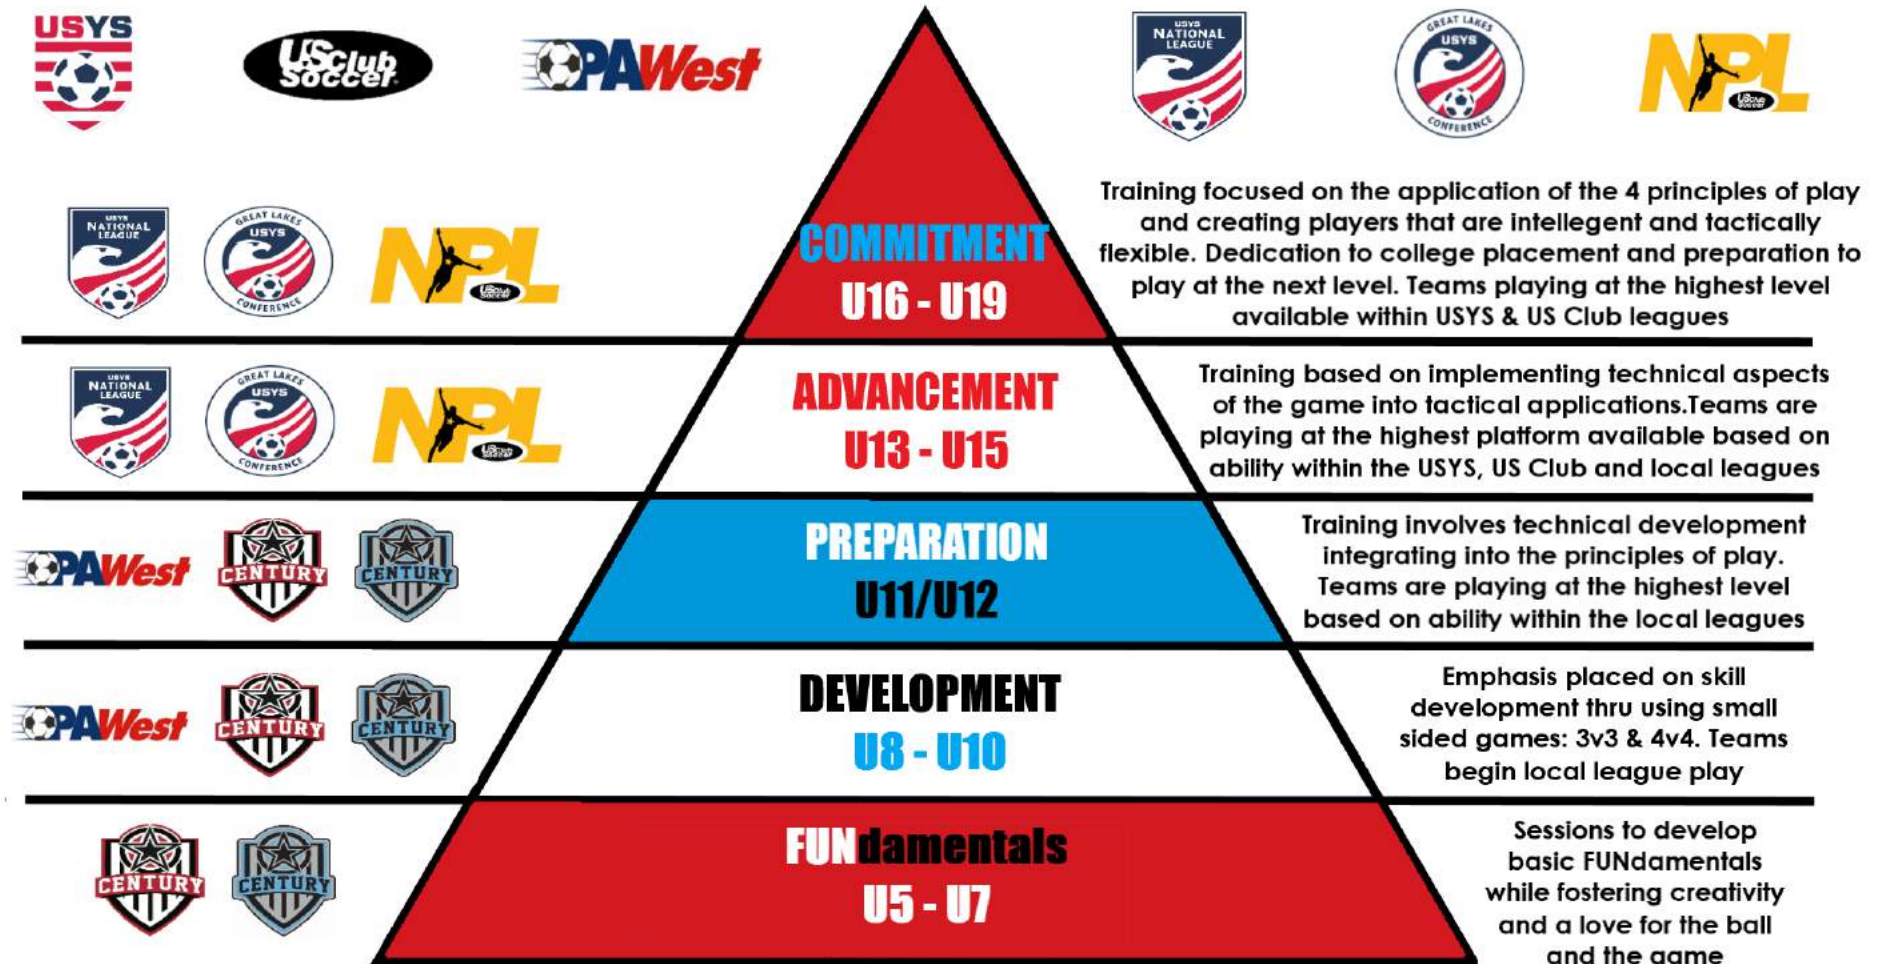

DEVELOPMENT MODEL