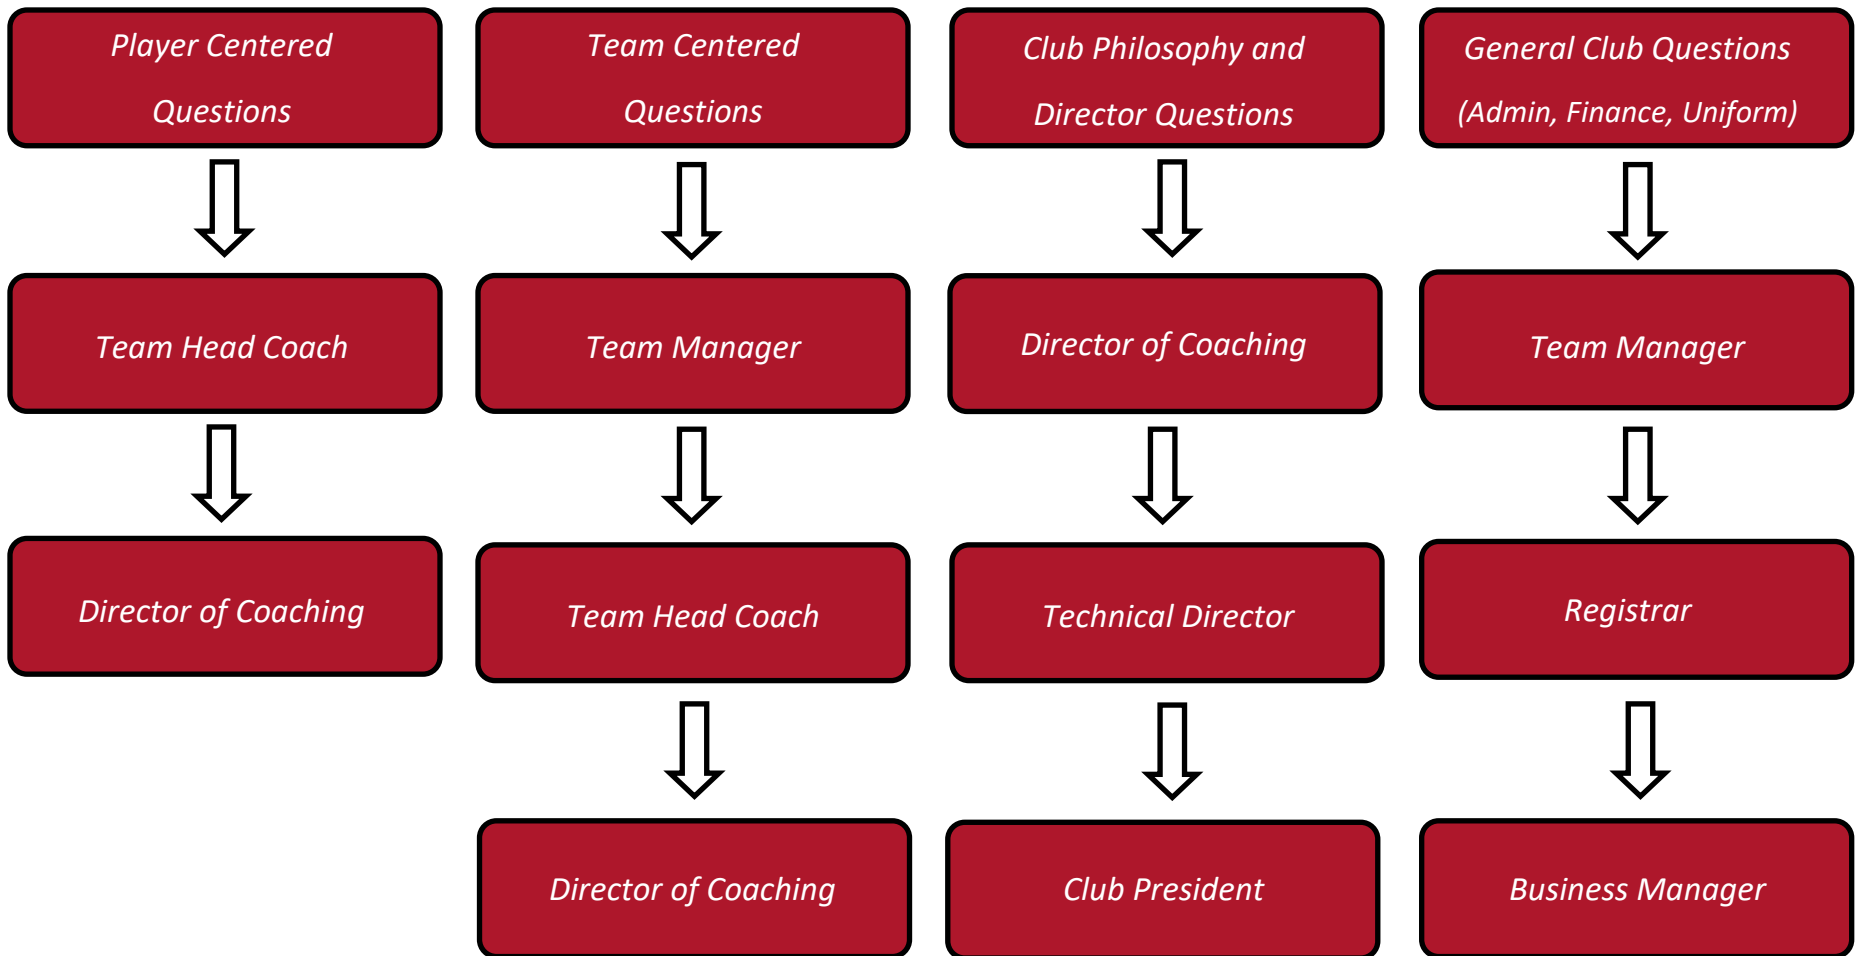

COMMUNICATION FLOW