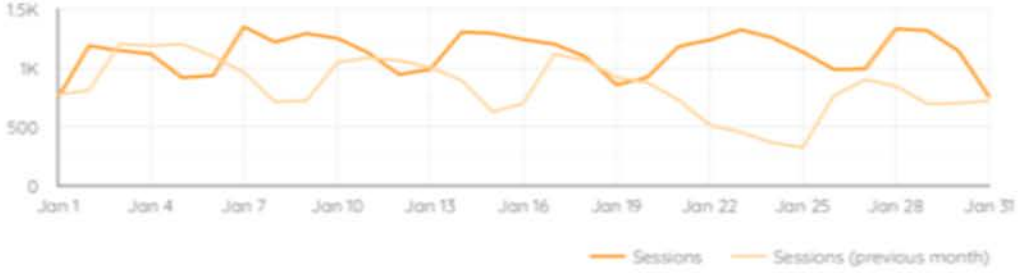

VISUALIZER TRAFFIC SNAPSHOT

> What is the activity on my Renoworks Visualizer?

Default Data
Click to select your data

Jan 1, 2019 - Jan 31, 2019

An overall look at your web visualizer traffic includes Total Unique Users and Total Sessions spent in your web visualizer, % New Users as calculated by the number of New Users/Total Unique Users, your Bounce Rate and the Average Time Spent on site per session.

SITE ACTIVITY OVERVIEW

SESSIONS	TOTAL USERS	% NEW USERS
34,843	23,994	9.2%
↑ 33.4%	↑ 31.9%	

BOUNCES	BOUNCE RATE	AVG. SESSION TIME
11.2K	32.1%	08:08
↓ 30.4%	↓ -2.2%	↑ 2.4%

A comparison of New User activity to Returning Users are shown below. Within each metric, previous year comparisons are also depicted.

NEW USER ACTIVITY

NEW USERS

22,167

↑ 34.7%

AVG. SESSION TIME

07:02

↑ 3.5%

TRENDING SITE ACTIVITY BY DAY

The trending site activity section compares daily activity to another. Users that visit on multiple days are treated as new unless frequenting your visualizer the same day. This is valuable in revealing how marketing activities for example impact site activity.