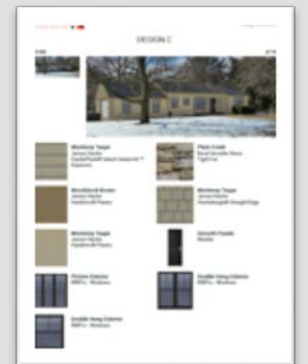

Consultation Example

This homeowner had no idea what she wanted other than siding and stone. Our consultant created several ideas for her and these were her favorites.

High Touch Design Experience

- These homeowners just wanted plain gray. Our consultant showed them the plain gray, and 2 other options with various shades of gray. They loved the multi-color/style look.