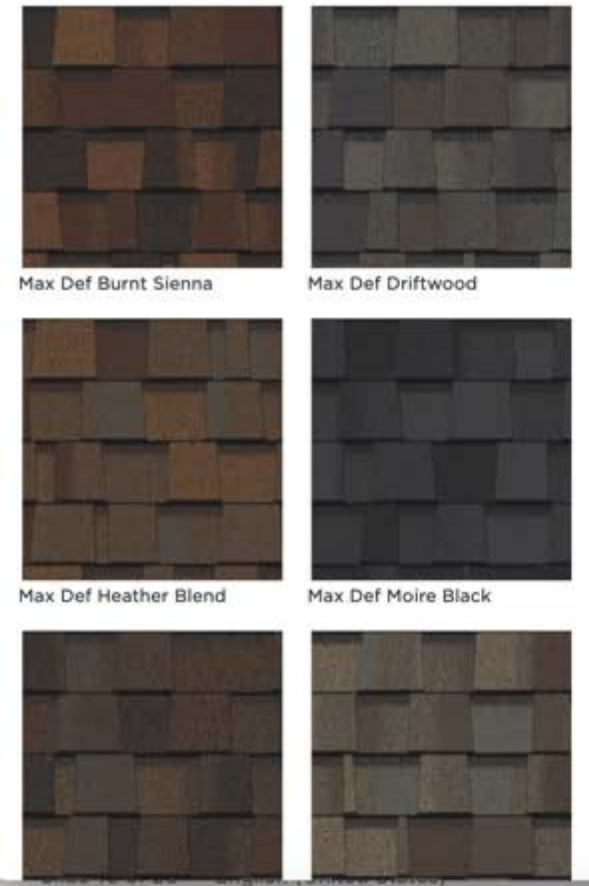

Grand Manor*

Highland Slate*

BROWSE RECENT INSPIRATIONS

LANDMARK® PREMIUM

ROOFING
LANDMARK® PREMIUM - MAX DEF BURNT SIENNA

SIDING - MAIN

SIDING - SECONDARY

SIDING - ACCENT