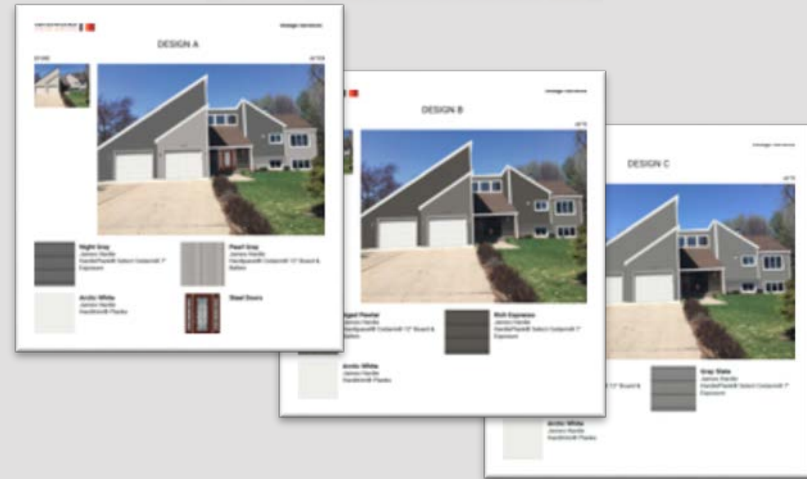

Design Consultation

- Consultant provides tailored fit masking instructions to the team.
- Consultant prepares initial designs.
- During consultation, consultant can modify and change options on the spot.
- Top design choices and any other concerns or questions that were brought up during the consultation are emailed to the client after the consultation.
- Includes a comprehensive follow up.