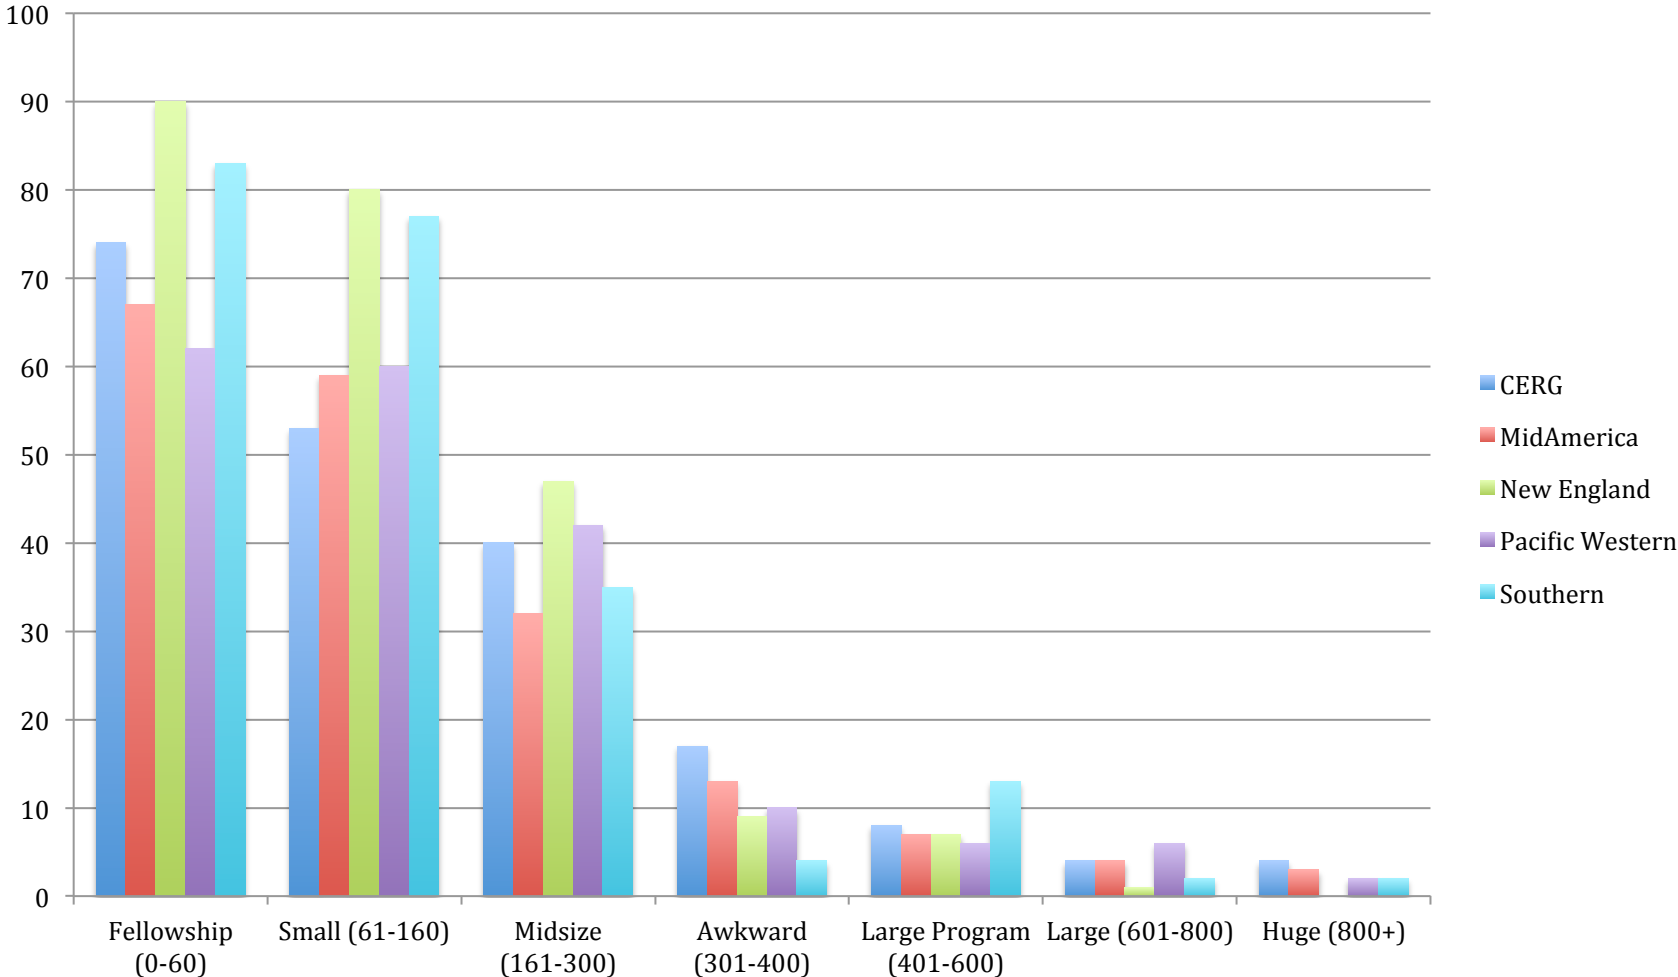

Size Category Breakdown by Region