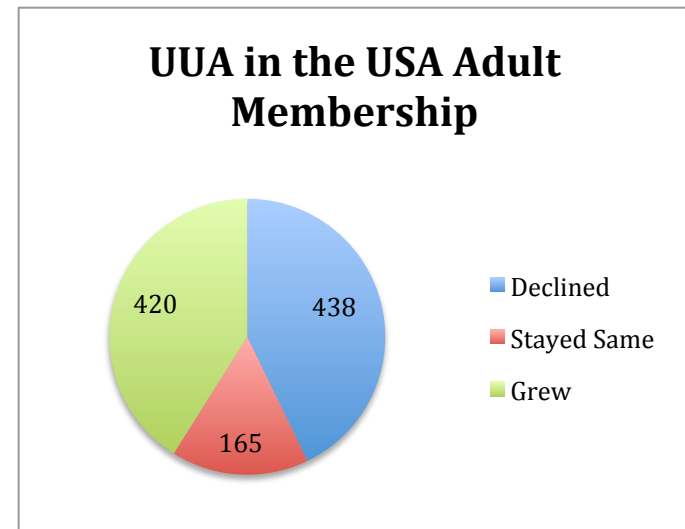

#### Member Congregations

Of the 23 congregations, 18 are Canadian and the rest are in France, Belgium, New Zealand, Australia, and the Philippines. We have other UU meeting groups and presences in other countries, which are not in Associational membership.

#### Adult Members of Member Congregations

The remaining report will focus exclusively on the UUA congregations in the USA...

**The Burning Question: Are we growing in adult membership?!**  
**Answer: We're down from last year, and have grown over ten years.**

## UUA Total: Adult Members, RE Enrollment, Average Sunday Attendance

## UUA in the USA Total: Adult Members, RE Enrollment, Average Sunday Attendance