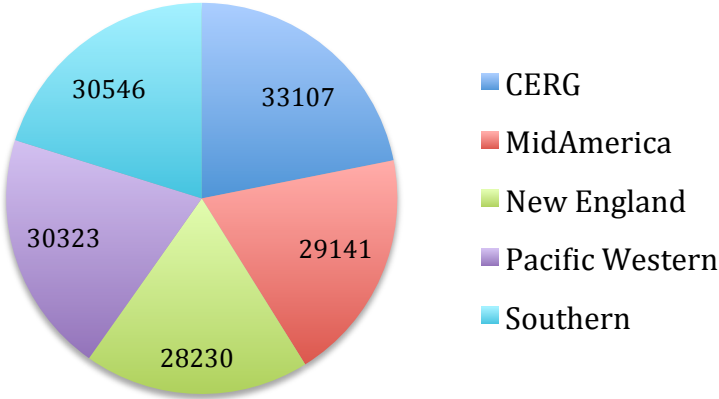

2014 Adult Membership by Region