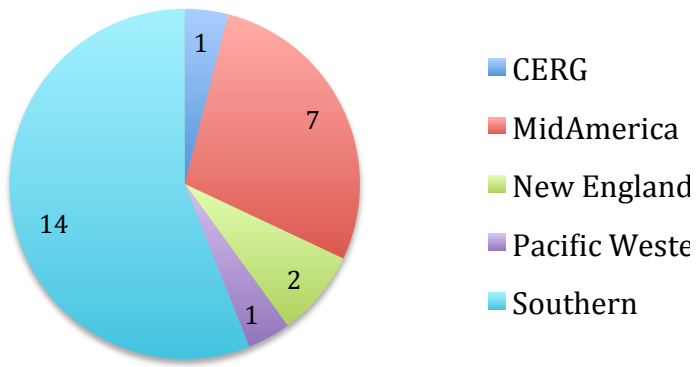

## Size Category Breakdown by Region

## Number of Congregation in the UUA Large Church Catagory

## Top 25 Growers - 1 Year

<b>Congregation</b>	<b>City</b>	<b>State</b>	<b># added</b>	<b>%</b>	<b>Members</b>
First Unitarian Society	Minneapolis	MN	59	18.6%	376
Horizon UU Church	Carrollton	TX	60	23.5%	315
UU Church	Sarasota	FL	44	12.4%	398
Chequamegon UU Fellowship	Ashland	WI	30	103.4%	59
First Unitarian Church	Rochester	NY	32	3.1%	1,053
First Universalist Church	Minneapolis	MN	87	9.1%	1,046
Unity Church Unitarian	Saint Paul	MN	74	9.4%	864
First UU Congregation	Ann Arbor	MI	37	6.0%	655
First Unitarian Society	Milwaukee	WI	28	10.6%	800
First Unitarian Church	Des Moines	IA	34	7.2%	508
UU Church of Portsmouth South Church	Portsmouth	NH	41	10.9%	417
First UU Church	Houston	TX	68	16.7%	474
First UU Church	Austin	TX	35	15.2%	535
First UU Church	San Antonio	TX	27	7.1%	407
The First Parish	Portland	ME	28	3.6%	291
UU Fellowship of San Dieguito	Solana Beach	CA	35	14.8%	272
UU Church of Savannah, Troup Square	Savannah	GA	39	25.5%	192
UU Fellowship of Athens Inc.	Athens	GA	35	7.0%	258
Piedmont UU Church	Charlotte	NC	35	15.7%	265
Williamsburg UUs	Williamsburg	VA	29	12.3%	265
UU Fellowship	Denton	TX	46	48.9%	140
Treasure Coast UU Society	Stuart	FL	31	83.8%	68

### Top 25 Growers by Region, 1 year