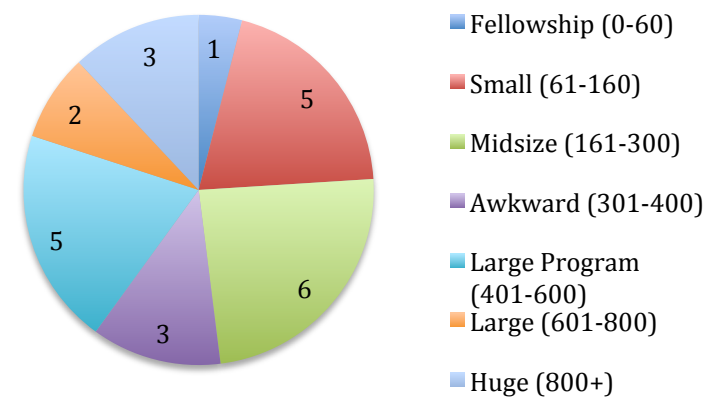

## Top 25 Growers - 1 Year

<b>Congregation</b>	<b>City</b>	<b>State</b>	<b># added</b>	<b>%</b>	<b>Members</b>
First Unitarian Society	Minneapolis	MN	59	18.6%	376
Horizon UU Church	Carrollton	TX	60	23.5%	315
UU Church	Sarasota	FL	44	12.4%	398
Chequamegon UU Fellowship	Ashland	WI	30	103.4%	59
First Unitarian Church	Rochester	NY	32	3.1%	1,053
First Universalist Church	Minneapolis	MN	87	9.1%	1,046
Unity Church Unitarian	Saint Paul	MN	74	9.4%	864
First UU Congregation	Ann Arbor	MI	37	6.0%	655
First Unitarian Society	Milwaukee	WI	28	10.6%	800
First Unitarian Church	Des Moines	IA	34	7.2%	508
UU Church of Portsmouth South Church	Portsmouth	NH	41	10.9%	417
First UU Church	Houston	TX	68	16.7%	474
First UU Church	Austin	TX	35	15.2%	535
First UU Church	San Antonio	TX	27	7.1%	407
The First Parish	Portland	ME	28	3.6%	291
UU Fellowship of San Dieguito	Solana Beach	CA	35	14.8%	272
UU Church of Savannah, Troup Square	Savannah	GA	39	25.5%	192
UU Fellowship of Athens Inc.	Athens	GA	35	7.0%	258
Piedmont UU Church	Charlotte	NC	35	15.7%	265
Williamsburg UUs	Williamsburg	VA	29	12.3%	265
UU Fellowship	Denton	TX	46	48.9%	140
Treasure Coast UU Society	Stuart	FL	31	83.8%	68

### Top 25 Growers by Region, 1 year

### Top 25 Growers by Size Category, 1 year