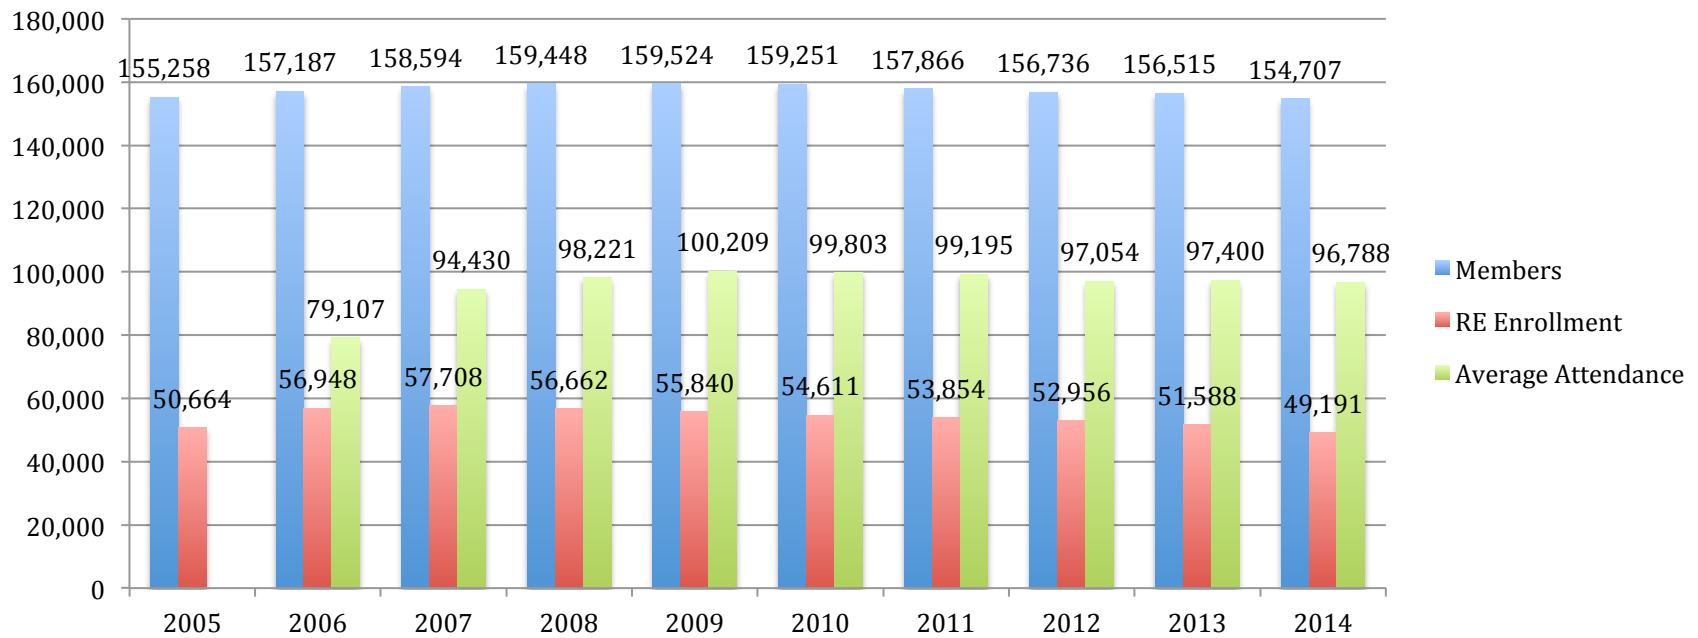

#### Adult Members of Member Congregations

The remaining report will focus exclusively on the UUA congregations in the USA...

**The Burning Question: Are we growing in adult membership?!**  
**Answer: We're down from last year, and have grown over ten years.**

## UUA Total: Adult Members, RE Enrollment, Average Sunday Attendance

## Analysis of the UUA in the USA

Please note that the Church of the Larger Fellowship was taken out of the data for USA analysis of member congregations.

## UUA in the USA Total: Adult Members, RE Enrollment, Average Sunday Attendance