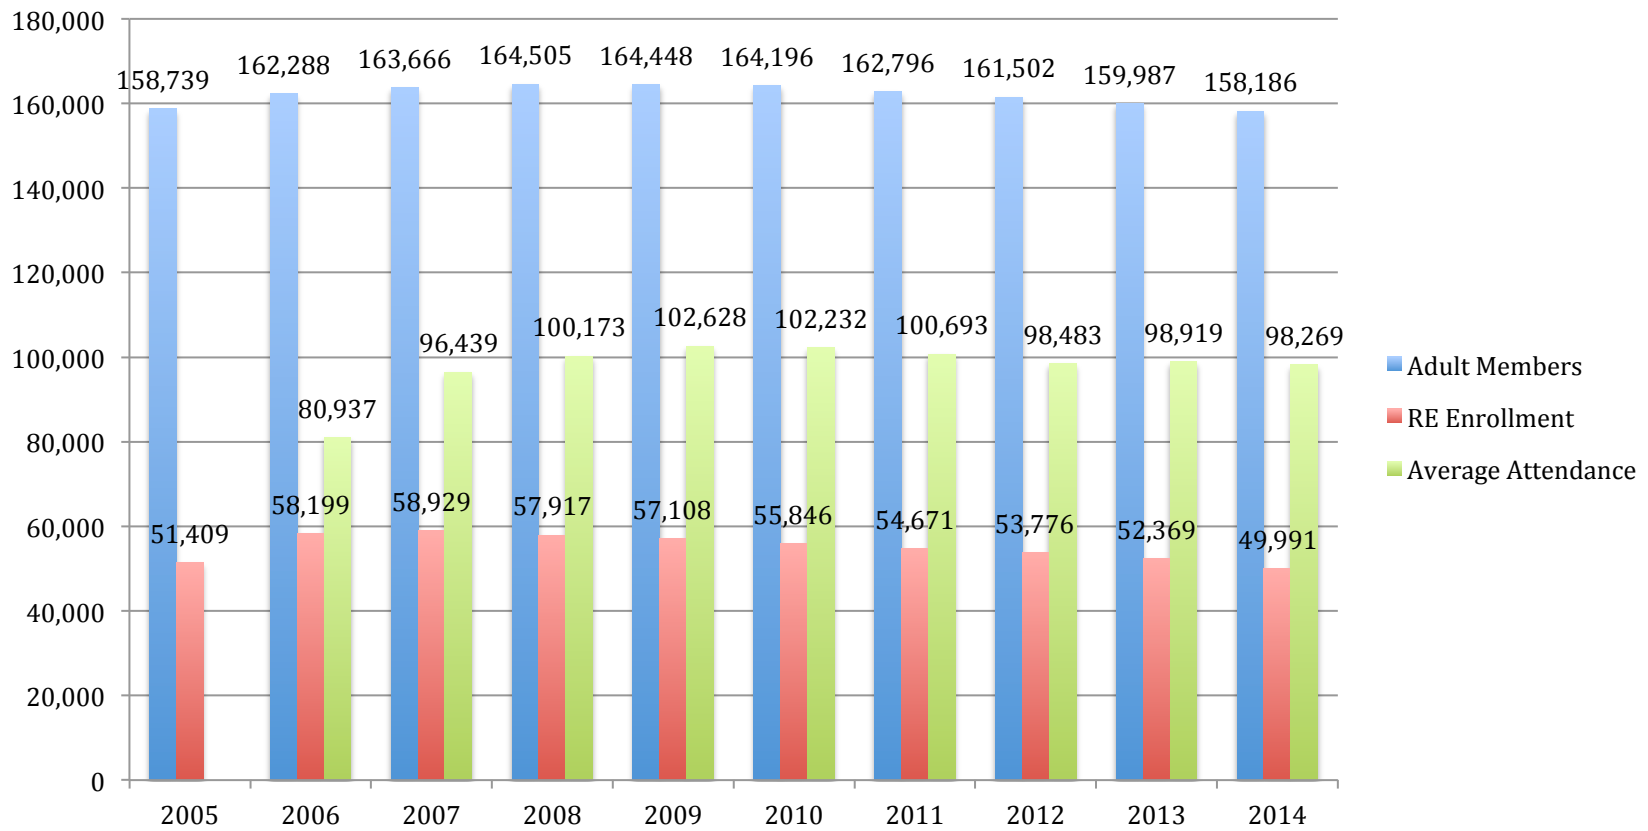

#### Member Congregations

Of the 23 congregations, 18 are Canadian and the rest are in France, Belgium, New Zealand, Australia, and the Philippines. We have other UU meeting groups and presences in other countries, which are not in Associational membership.

#### Adult Members of Member Congregations

The remaining report will focus exclusively on the UUA congregations in the USA...

**The Burning Question: Are we growing in adult membership?!**  
**Answer: We're down from last year, and have grown over ten years.**

## UUA Total: Adult Members, RE Enrollment, Average Sunday Attendance