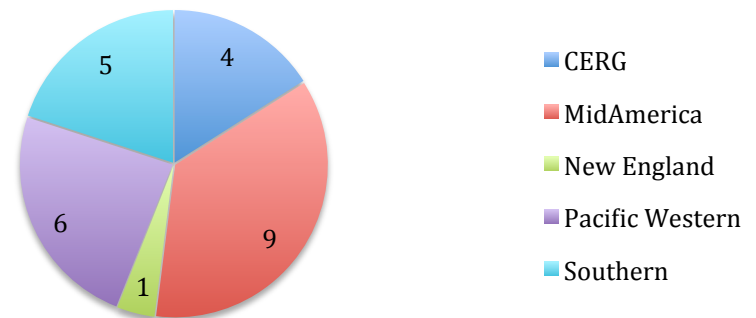

Top 25 Growers by Region, 10 years