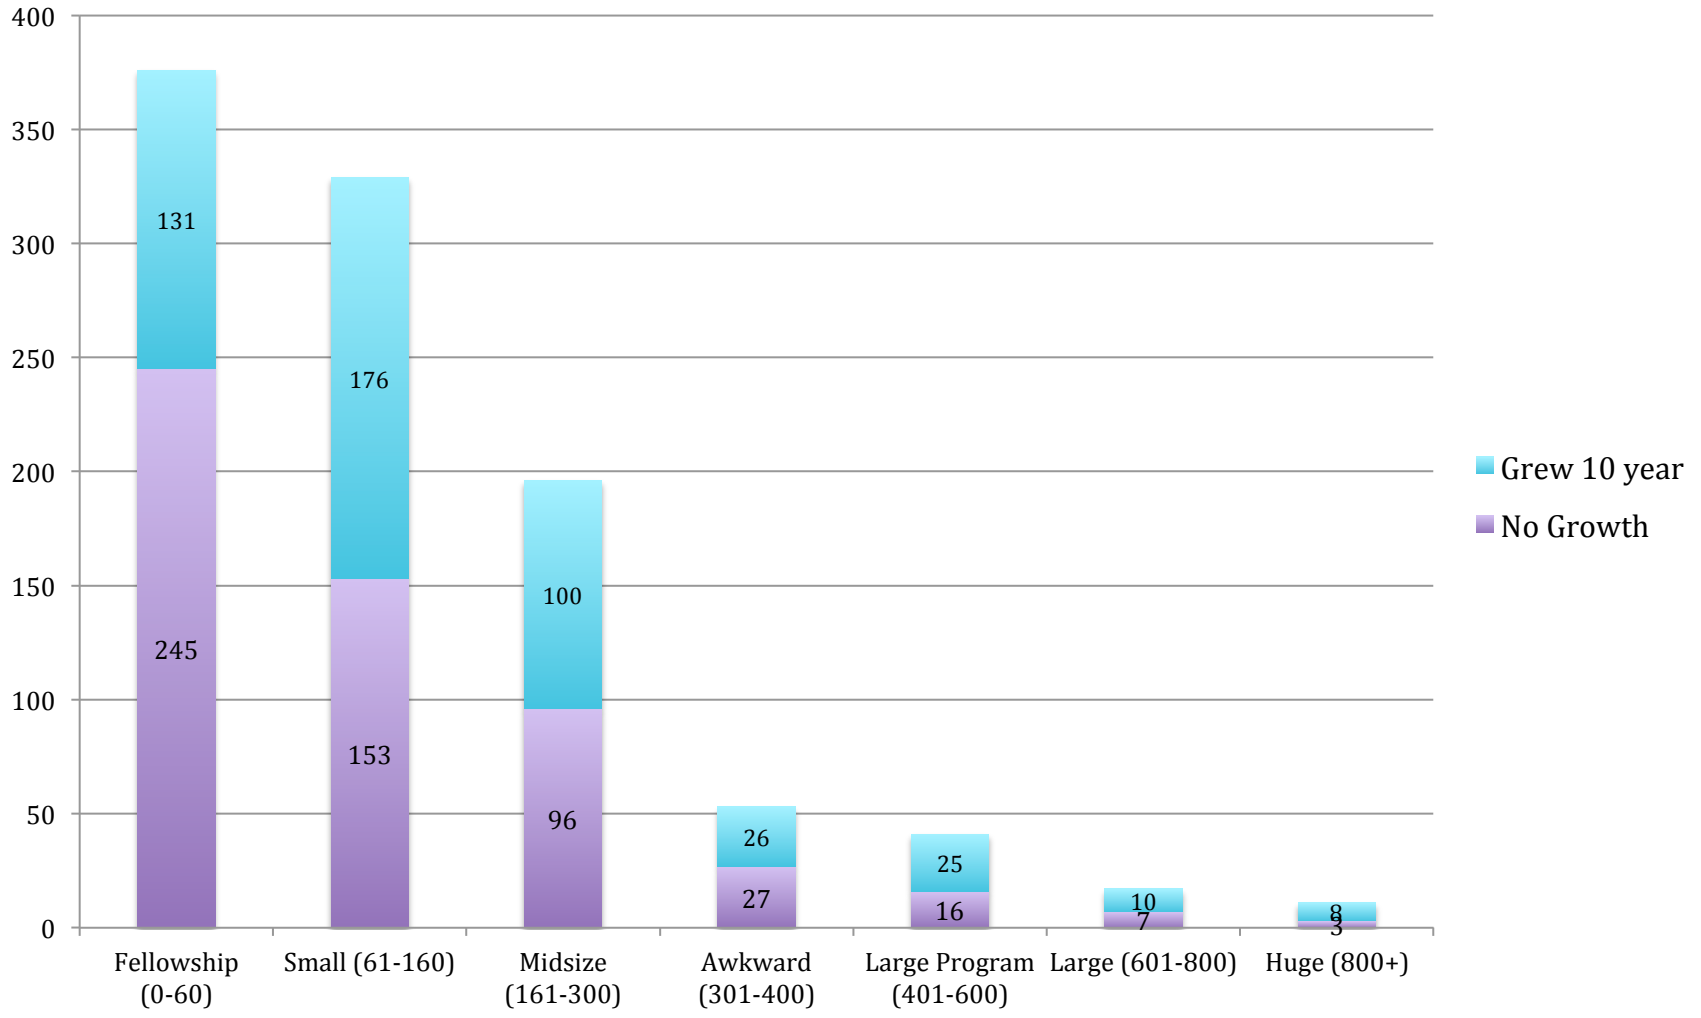

### UUA in the USA Breakdown by Size (Church Literature Breakdown)

### UUA in the USA Breakdown by Size (UUA Large size category)

## Congregational Growth by Adult Membership by Size Category -- 1 years

## Congregational Growth by Adult Membership by Size Category -- 10 years