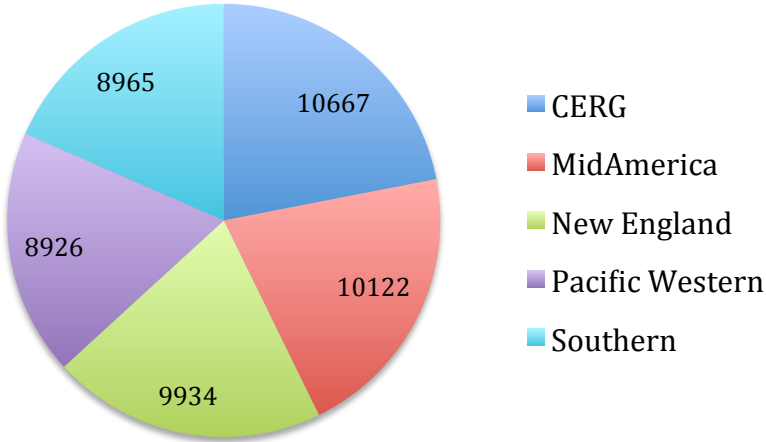

2104 RE Enrollment by Region