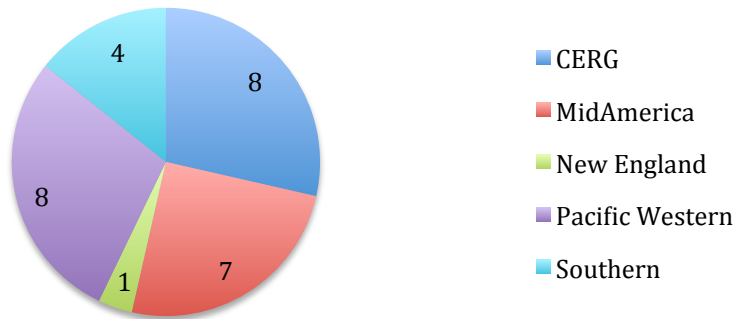

Number of Congregation in the UUA Large Church Catagory