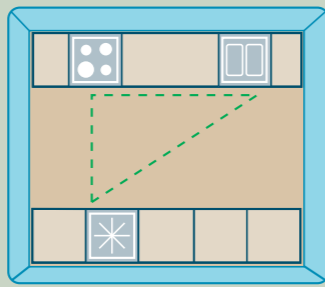

The galley kitchen makes efficient use of space with plenty of free benchtop surfaces and cupboards on both sides for easy access. The choice of professional chefs.