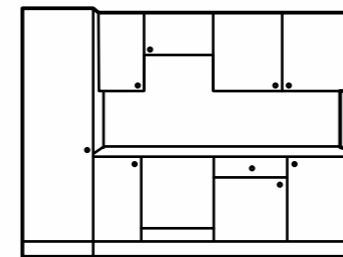

MIX STYLES ANY WAY YOU WANT!

IKEA gives you the choice to create the kitchen of your dreams. Once you see a style you like, simply skip right to the appropriate page for a closer look.

WHAT'S IN THE PRICE?

The prices shown here are for a standard sized IKEA kitchen (like the one illustrated left). The total price includes cabinets, benchtops and interior fittings. Sinks, taps, knobs/handles, appliances and lighting are not included. See p.34 for more information on the FAKTUM cabinet frame system.