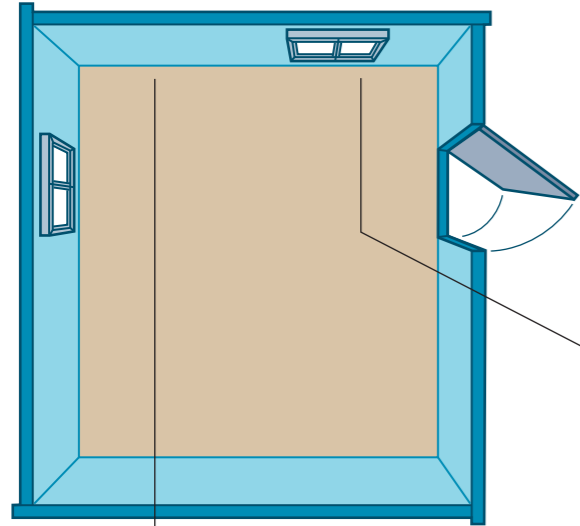

LOVIKEN dual-control kitchen mixer tap \$149 Design: Nike Karlsson. Chrome-plated brass, powder coated. H22.5cm. 500.763.37

TIPS & ADVICE

Start by drawing a rough plan of your kitchen.

Take a few minutes to measure and mark out on a piece of paper the current positions of things like doors, windows, electricity sockets, plumbing, radiators and any other key architectural features.