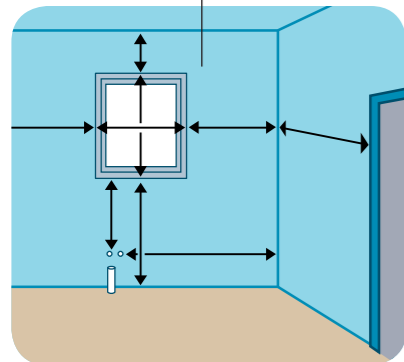

Measure the height and width of available wall space, then the distance to windows, doors, and utilities (e.g. electricity and mains water).