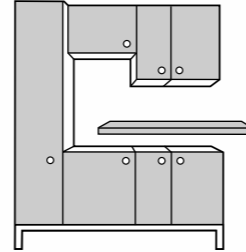

Visit the IKEA store! Choose from a wide selection of sinks, taps, knobs & handles.

BASE CABINETS											
Prices include shelves, drawers, with metal runners where shown and 130° hinges. H70, D60cm incl. door. H86cm incl. plinth. Legs, plinths, cover panels and handles sold separately. *For built-in oven											*
Cabinet width in cm	30	40	60	60	80	40	60	40	60	60x70	
ÄRLIG white	\$125	\$145	\$165	\$170	\$195	\$375	\$440	-	\$230	\$160	
APPLÅD white	\$160	\$180	\$200	\$240	\$265	\$405	\$480	-	\$275	\$170	
APPLÅD blue-grey	\$160	\$180	\$200	\$240	\$265	\$405	\$480	-	\$275	\$170	
NEXUS birch	\$175	\$195	\$215	\$270	\$295	\$420	\$495	-	\$290	\$170	
HALLARUM brown	\$175	\$195	\$215	\$270	\$295	\$420	\$495	-	\$290	\$170	
STÅT white	\$175	\$195	\$215	\$270	\$295	\$405	\$480	-	\$290	\$170	
NUMERÄR stainless steel	-	-	\$240	-	-	\$465	-	-	-	\$175	
KALSEBO beech	\$190	\$210	\$240	\$300	\$325	\$470	\$555	-	\$325	\$180	
FAGERLAND antique stain	\$190	\$210	\$240	\$300	\$325	\$470	\$555	-	\$325	\$180	
ÄDEL medium brown	\$205	\$225	\$260	\$330	\$355	\$485	\$570	-	\$345	\$185	
ULRIKSDAL oak	\$215	\$240	\$270	\$350	\$385	\$485	\$570	-	\$355	\$185	
Frame ONLY	\$90	\$95	\$100	\$100	\$110	\$95	\$100	\$95	\$100	\$90	