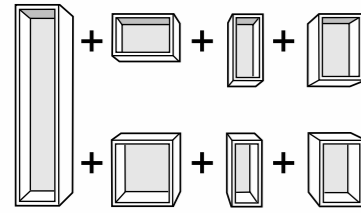

FAKTUM planning guide

1. Choose your cabinets

For overview and measurements see below.