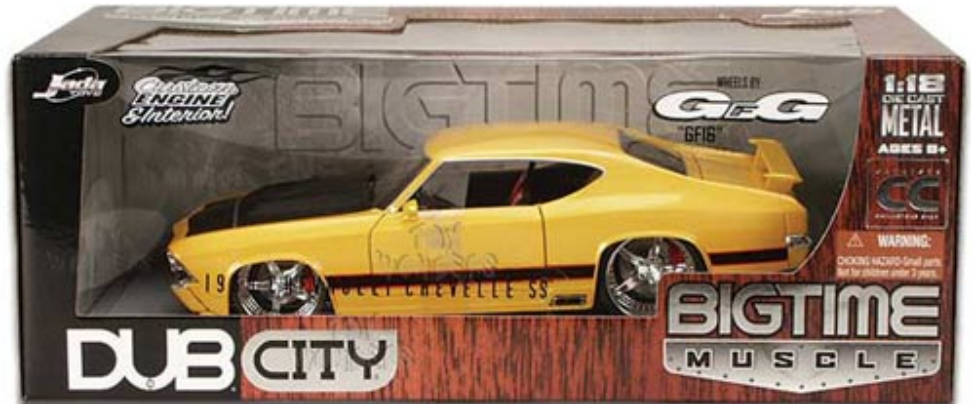

SPECIALS

LINKS

Toy Wonders: Your Wholesale Source for Toys & Diecast 1/18 1/24 1/32 & 1/64 scale collector model cars

Jada Toys Dub City Bigtime Muscle - Chevy Chevelle SS Hard Top (1969, 1:18, Yellow w/ Stripes) 90053

[Our Products: Vehicle Scales](#) > [1:18 Scale](#)

Item#: 90053YL

90053YL Dub City Bigtime Muscle - 1969 Chevy Chevelle SS Hard Top. 1:18 Scale diecast collectible model car. This Chevrolet is a 10.75" long die cast metal car with openable doors, hood and trunk. Detailed custom engine and interior. [GFG "GF16"](#) Rims. Big Time Muscle. The Chevy Chevelle is manufactured by Jada Toys. Dubcity. 90053 in YELLOW color with Stripes. Individually packed in a window box. GM is a trademark of the General Motors Corporation.