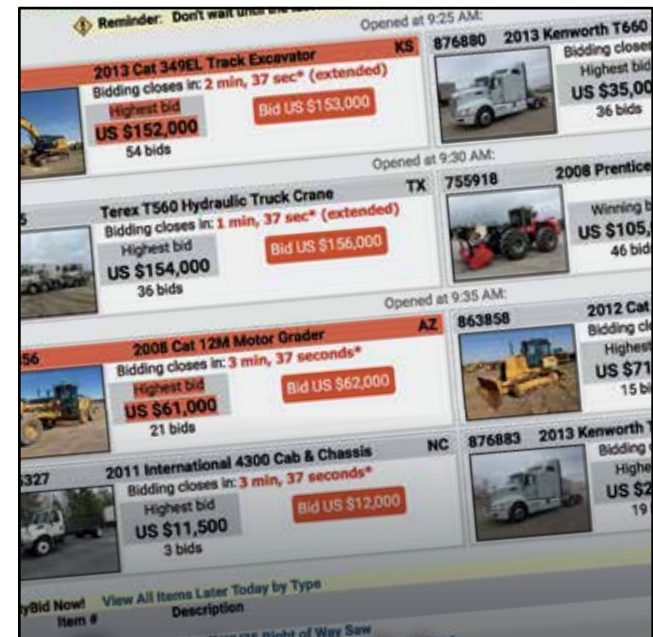

Explore More Equipment

Check IronPlanet's weekly online equipment auctions

ironplanet.com