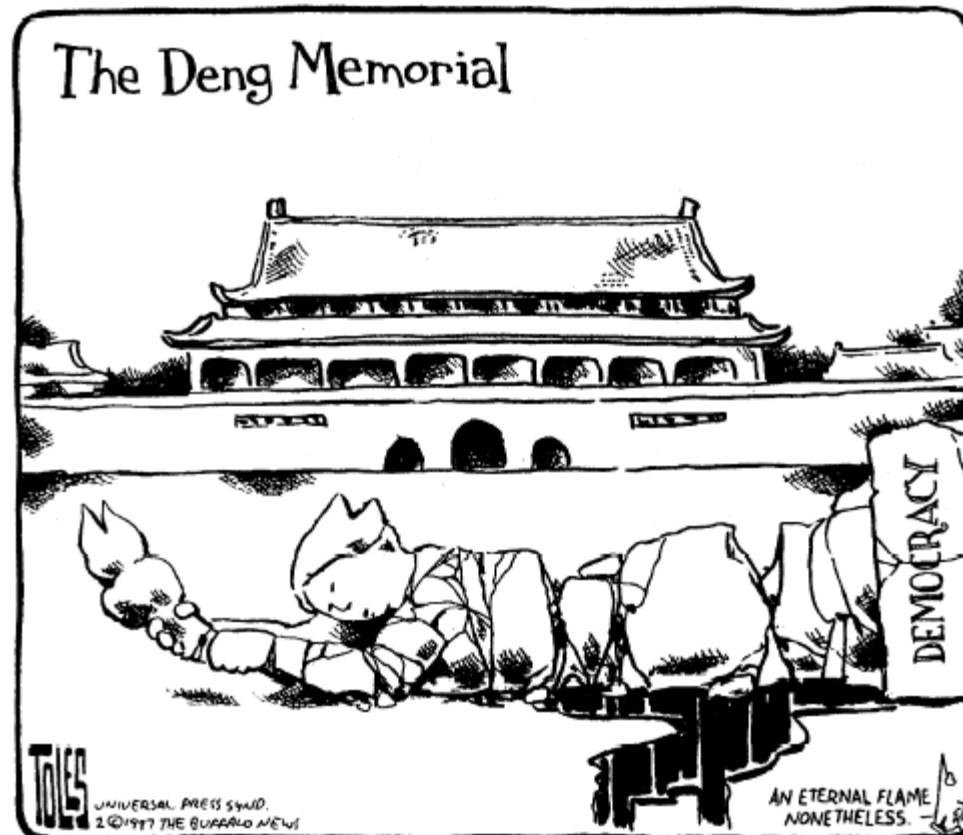

The main idea of this cartoon is that Deng Xiaoping will be remembered most for the:

- a. destruction of Western art.
- b. bloodshed in Tiananmen Square.
- c. preservation of Chinese historical sites.
- d. adoption of a capitalist economy.