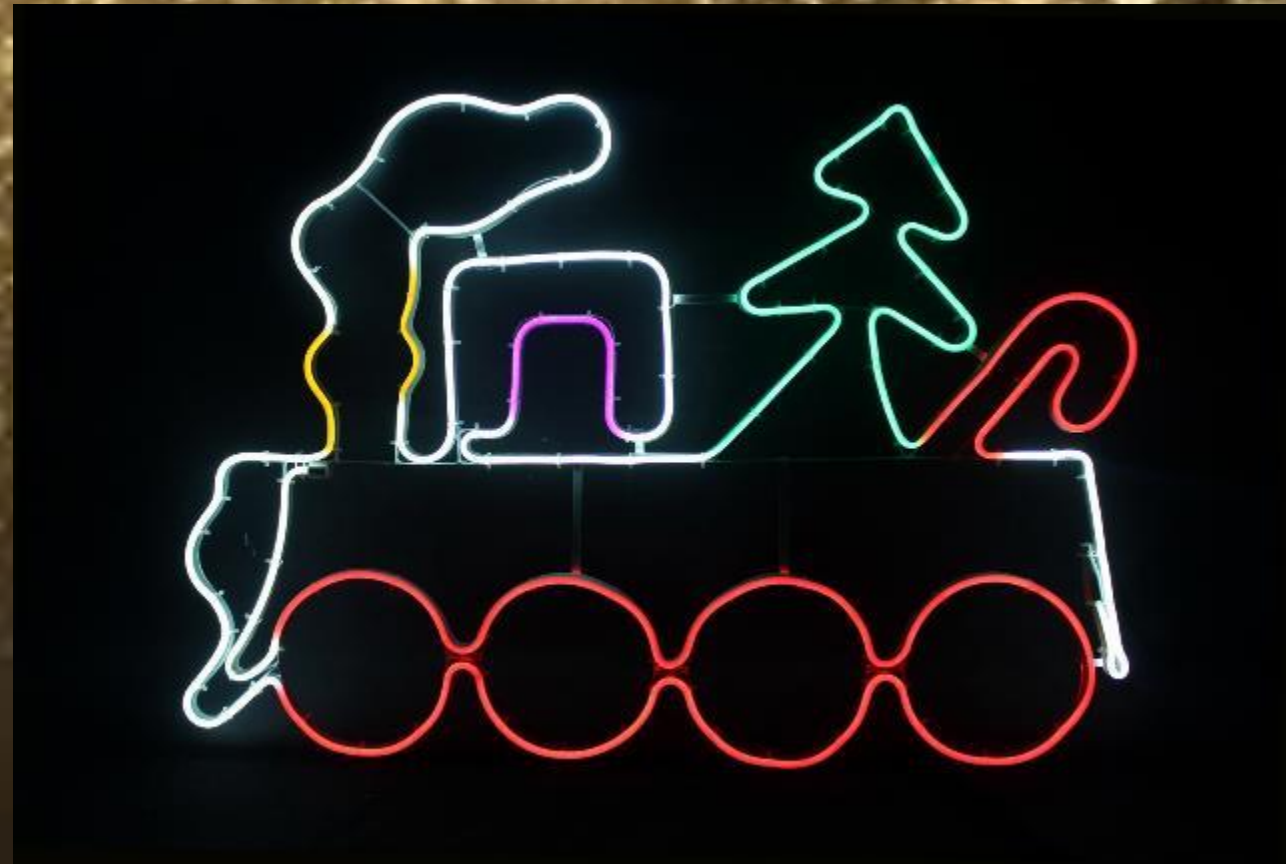

Train LED Sign

Details: 7.5M SMD Double Side LED Neon / Milk Tube / BS IP20 / 5M Black Lead Wire / 31V

Size: L96 x D4.5 x H66cm

Carton: 6