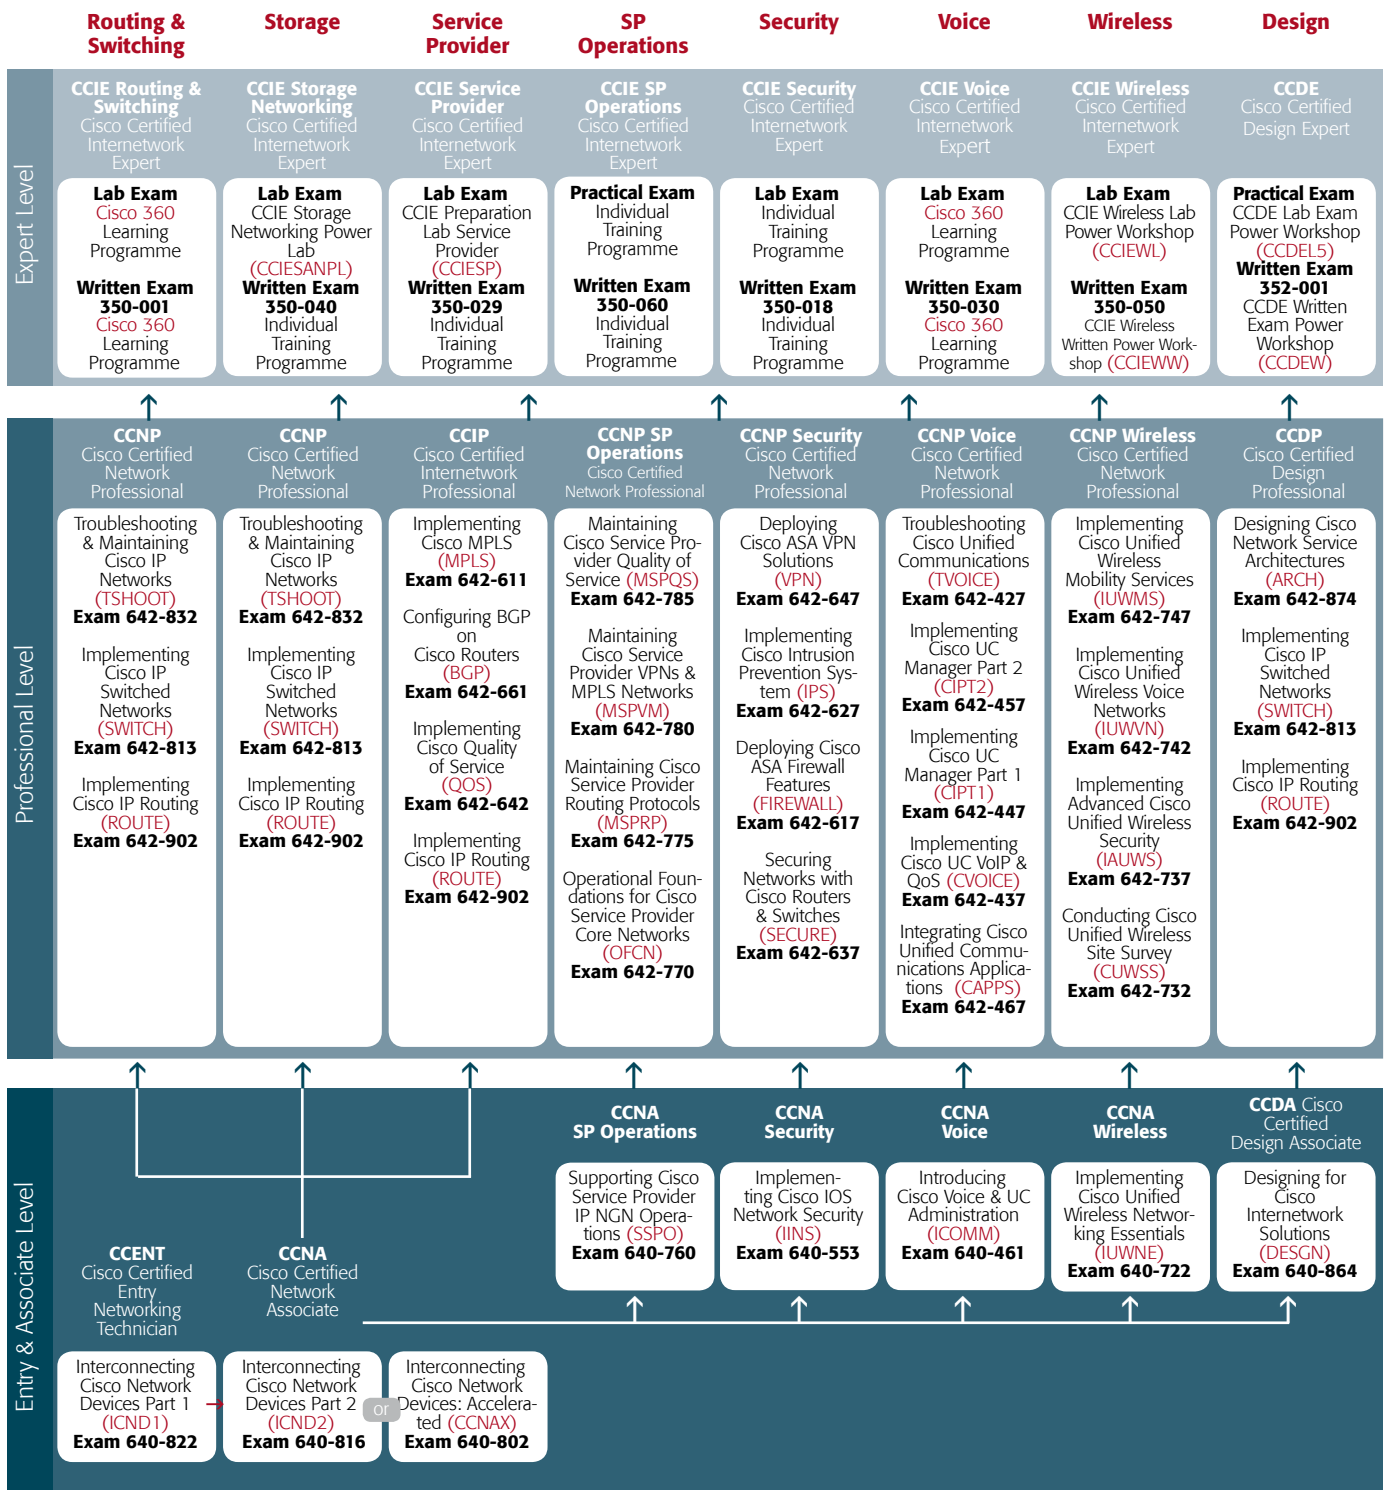

MeetingPlace

- Cisco MeetingPlace Design Specialist
- Cisco MeetingPlace Sales Specialist
- Cisco MeetingPlace Support Specialist

VPN & Security Certifications

- Cisco ASA Specialist
- Cisco Firewall Security Specialist
- Cisco IOS Security Specialist
- Cisco IPS Specialist
- Cisco Network Admission Control Specialist
- Cisco Security Sales Specialist
- Cisco Security Solutions & Design Specialist
- Cisco VPN Security Specialist
- Cisco Web Security Field Engineer Specialist