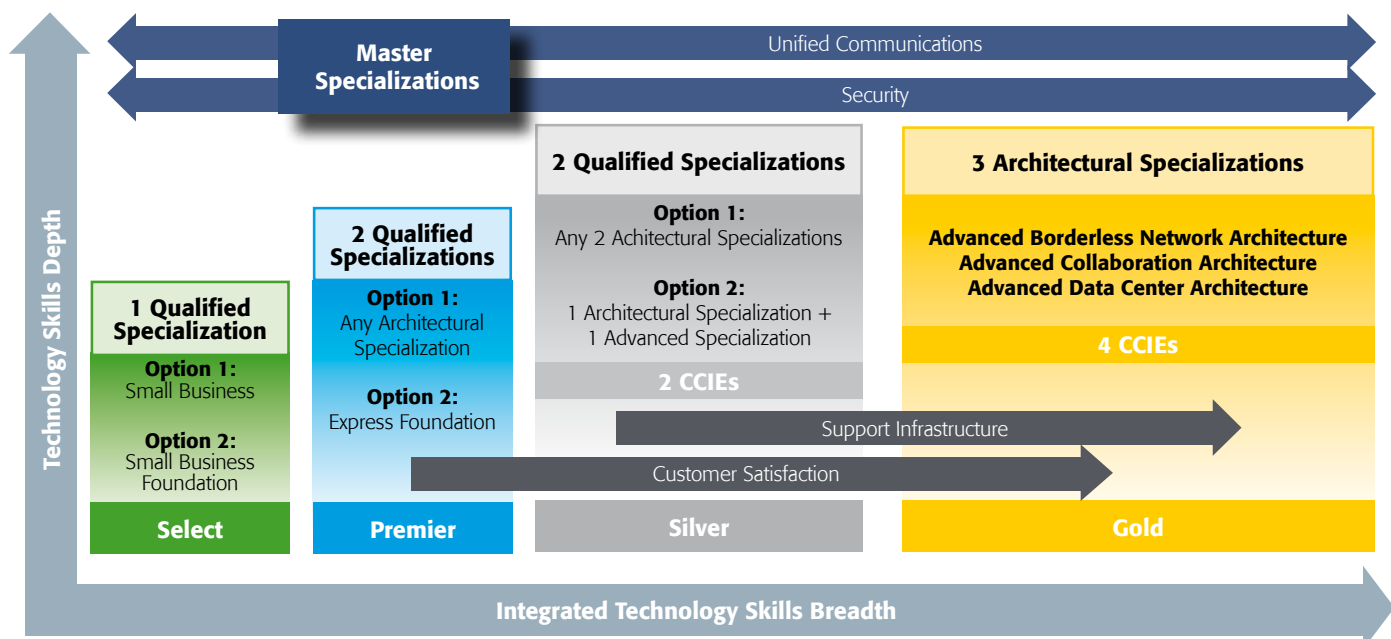

New Certification and Specialization Framework

The new certification and specialization framework will be required for all Channel Partners beginning August 2012. To ensure a smooth recertification process, Cisco is providing a generous transition period for existing Cisco Certified Partners.