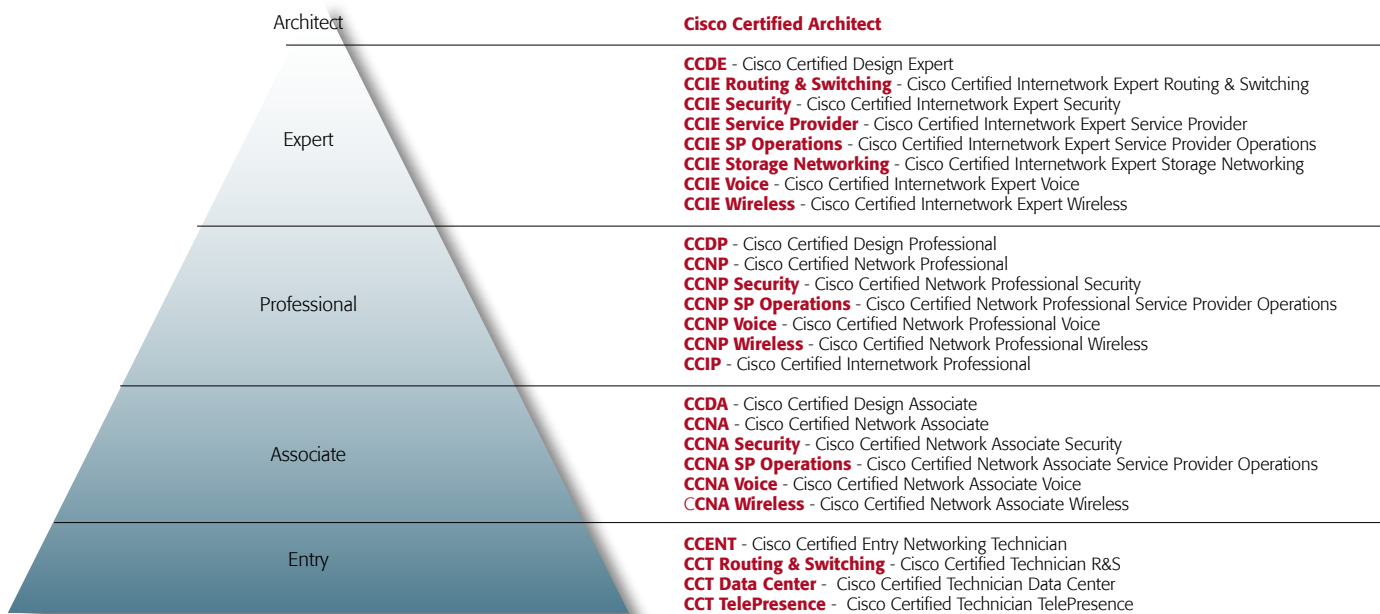

Cisco Career Certifications for the Individual

Five Certification Levels: Cisco offers five levels of certification: from Entry and Associate, the basic levels of networking certification, to the advanced level of Professional, and up to Expert and Architect, the highest certification level for network specialists.

Eight Certification Tracks: Certification can be attained in various fields: Routing & Switching, Design, Security, Service Provider, Service Provider Operations, Storage Networking, Voice and Wireless.

Cisco Specialist Certifications

Next to the general Cisco qualification programs, Cisco Qualified Specialist certifications are available to demonstrate competence in specific technology areas, solutions, and/or job roles.

Data Center Certifications

Data Center Networking Infrastructure

- Cisco Data Center Networking Infrastructure Design Specialist
- Cisco Data Center Networking Infrastructure Support Specialist
- Cisco Data Center Networking Sales Specialist

Data Center Application Services

- Cisco Data Center Application Services Design Specialist
- Cisco Data Center Application Services Support Specialist

Data Center Storage Networking

- Cisco Data Center Storage Networking Design Specialist
- Cisco Data Center Storage Networking Support Specialist

Data Center Unified Computing

- Cisco Data Center Unified Computing Design Specialist
- Cisco Data Center Unified Computing Support Specialist

Advanced Routing & Switching Certifications

- Cisco Routing & Switching Field Specialist
- Cisco Routing & Switching Sales Specialist
- Cisco Routing & Switching Solutions Specialist

Foundation for Channel Partners

- Cisco Express Foundation Design Specialist
- Cisco Express Foundation Field Specialist
- Cisco Express Foundation Sales Specialist

Wireless LAN Certifications

- Cisco Advanced Wireless LAN Design Specialist
- Cisco Advanced Wireless LAN Field Specialist
- Cisco Advanced Wireless LAN Sales Specialist

Collaboration Certifications

Contact Center

- Cisco IP Contact Center Express Specialist

IP Telephony

- Cisco Advanced IP Communications Sales Specialist
- Cisco IP Communications Express Sales Specialist
- Cisco IP Communications Express Specialist
- Cisco IP Telephony Design Specialist

Voicemail & Messaging

- Cisco Unified Presence Specialist
- Cisco Unity Design Specialist
- Cisco Unity Support Specialist

Video

- Cisco Rich Media Communications Specialist
- Cisco TelePresence Installations Specialist
- Cisco TelePresence Solutions Specialist

MeetingPlace

- Cisco MeetingPlace Design Specialist
- Cisco MeetingPlace Sales Specialist
- Cisco MeetingPlace Support Specialist

VPN & Security Certifications

- Cisco ASA Specialist
- Cisco Firewall Security Specialist
- Cisco IOS Security Specialist
- Cisco IPS Specialist
- Cisco Network Admission Control Specialist
- Cisco Security Sales Specialist
- Cisco Security Solutions & Design Specialist
- Cisco VPN Security Specialist
- Cisco Web Security Field Engineer Specialist