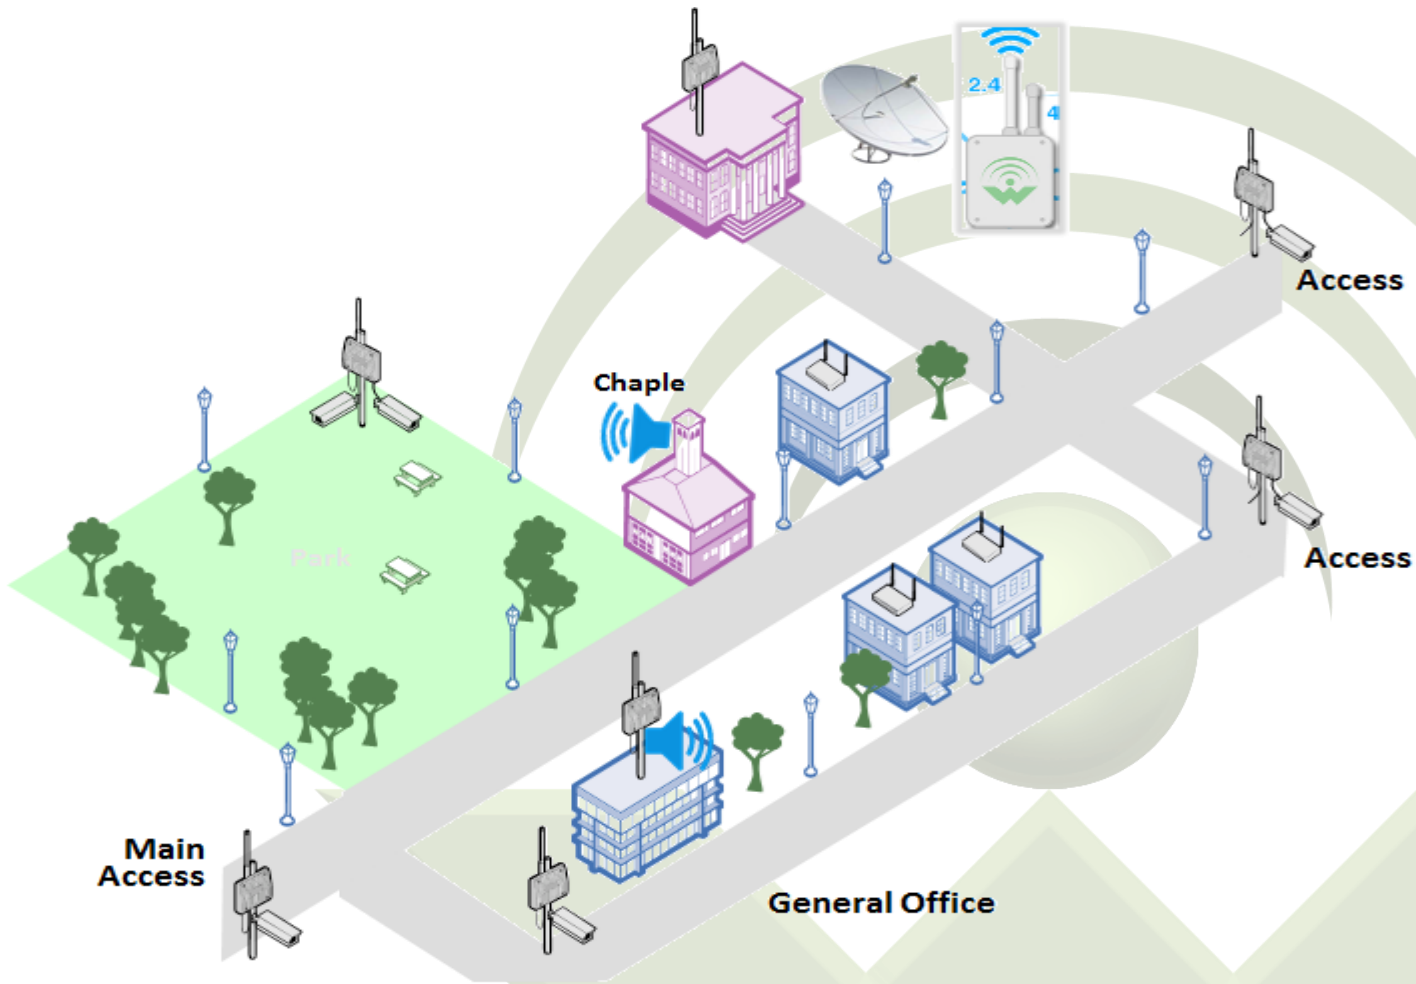

Clarity and Color , Wireless Full HD 1080P (1920 X 1080)

Cellular Solution

Cellular Distribution & WiFi – 4G SIM and Booster

Internet Distribution & WiFi via 4G SIM

Cellular Distribution, Internet & WiFi w/ Satellite Link

School Distribution in Dominican Republic

Leyenda

	Full HD Camera
	Point to Point
	WiFi Distribution
	PA System
	Wi-Gate 300

Installed Wialan Systems

Locations in U.S.

- Miami Dade Count, FL
- Coral Gables, FL
- Tampa, FL
- Cutler Bay, FL
- West Palm Beach, FL
- Ashland, OR
- Suffolk, MI