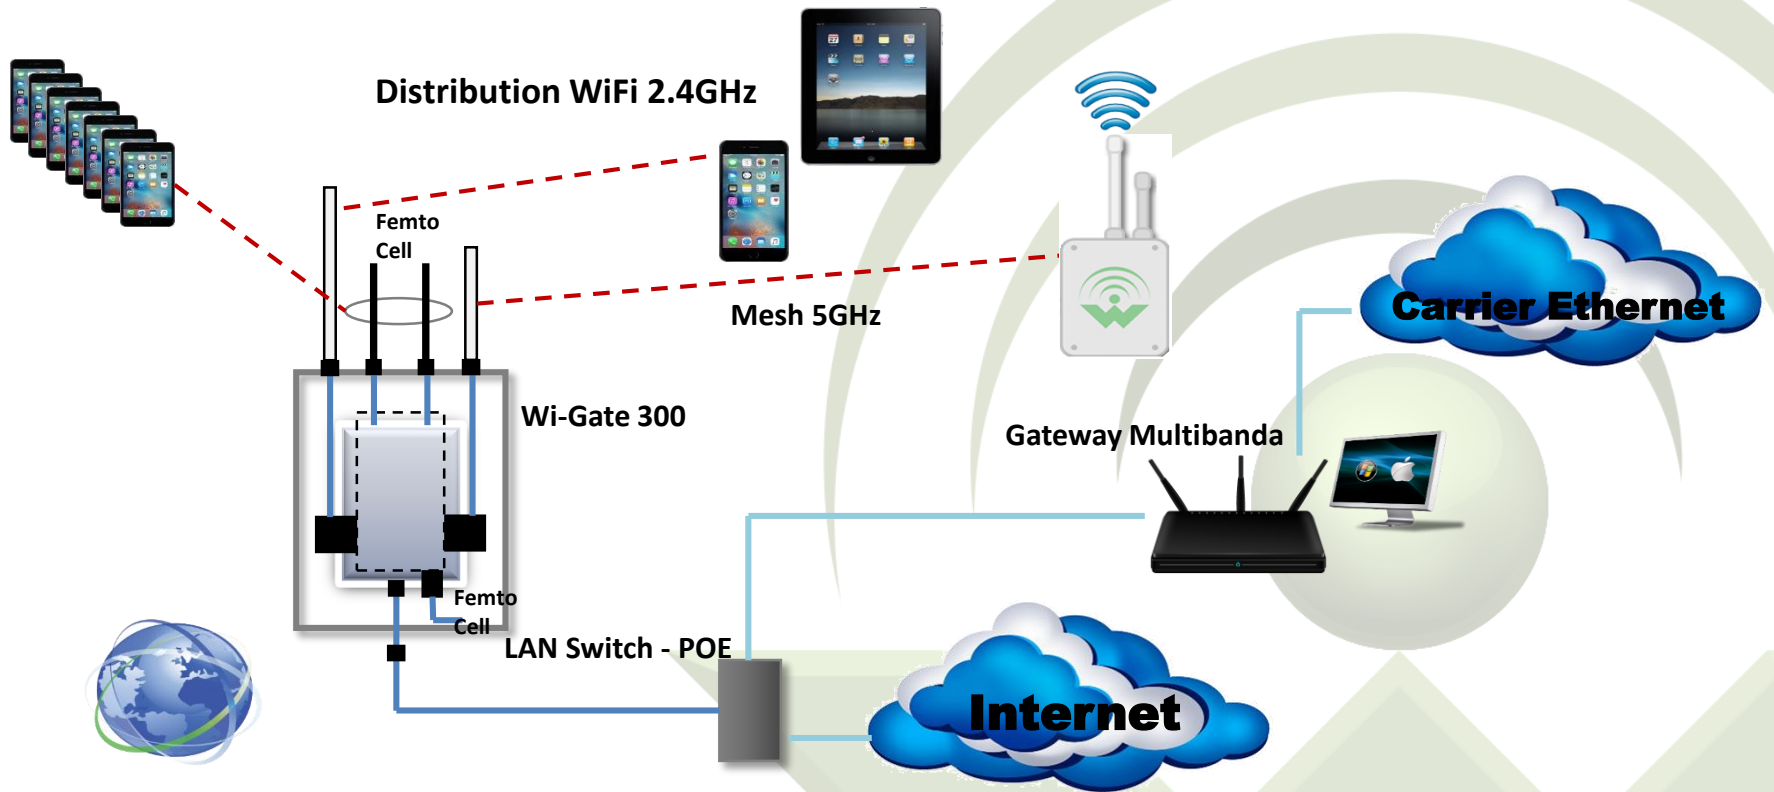

Mayor Carlos Alvarez Partners with Wialan

The Miami Herald

“Our partnership with Wialan Technologies will enable County residents to surf the Internet, work and learn in a pleasant outdoor setting. It will help close the digital divide and keep our parks safe through the use of wireless security cameras,” Mayor Alvarez said.

- Published by the office of Mayor Alvarez

Parque Goulds de Miami

Video Surveillance Directly by Patrol Cars, Recording of event Directly on laptop hard drive for evidence.

View of Surveillance with 4 Wireless Cameras.

Clarity and Color , Wireless Full HD 1080P (1920 X 1080)

Cellular Solution

Cellular Distribution & WiFi – 4G SIM and Booster

Internet Distribution & WiFi via 4G SIM

Cellular Distribution, Internet & WiFi w/ Satellite Link

School Distribution in Dominican Republic

Leyenda

	Full HD Camera
	Point to Point
	WiFi Distribution
	PA System
	Wi-Gate 300

Installed Wialan Systems

Locations in U.S.

- Miami Dade Count, FL
- Coral Gables, FL
- Tampa, FL
- Cutler Bay, FL
- West Palm Beach, FL
- Ashland, OR
- Suffolk, MI