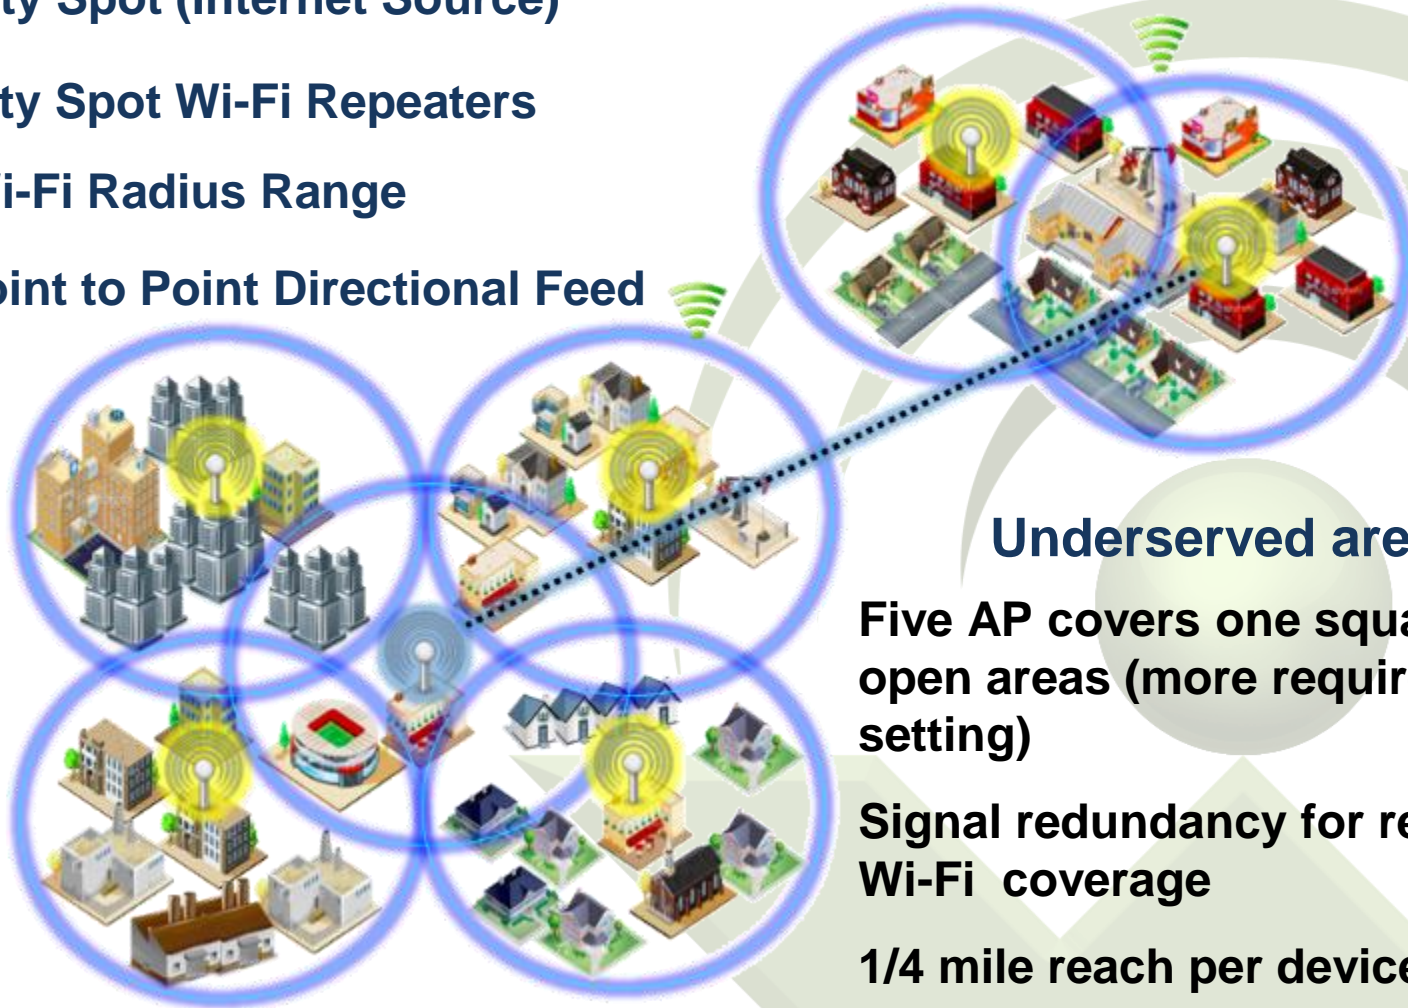

Cover More With Less

City Spot (Internet Source)

City Spot Wi-Fi Repeaters

Wi-Fi Radius Range

Point to Point Directional Feed

Underserved areas

Five AP covers one square mile in open areas (more required in city setting)

Signal redundancy for reliable Wi-Fi coverage

1/4 mile reach per device

Accomplish More with Less

- **Less access points and repeaters due to superior radius range**
- **Less time installing and launching network (plug and play)**
- **Less money on fewer devices therefore less installs**
 - **Full Wi-Fi coverage everywhere**
 - **Internet to underserved and non-served areas**
 - **Public safety wireless video surveillance**
 - **Wi Fi Off Load**
 - **Entire System Available with Solar power**
 - **Solar powered Cameras, switch, transmitter, and more**