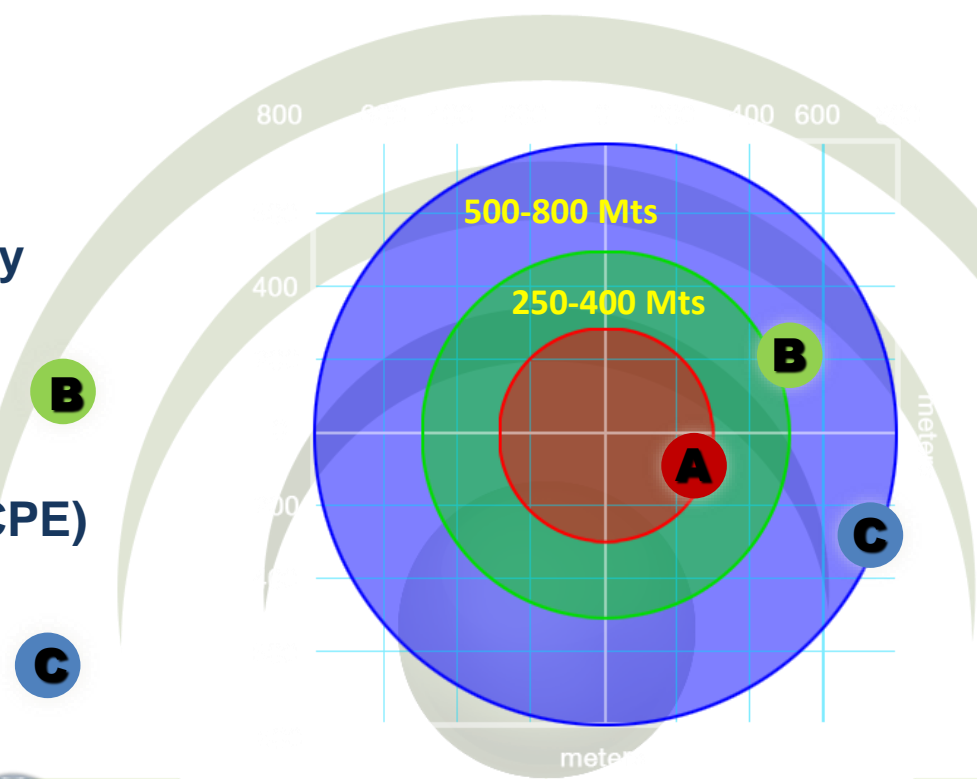

With Customer Premise Equipment (CPE)

- 500 Mts. (.3 mile) /54 Mbps **C**
- 800 Mts. (.5 mile) / 11 Mbps **C**