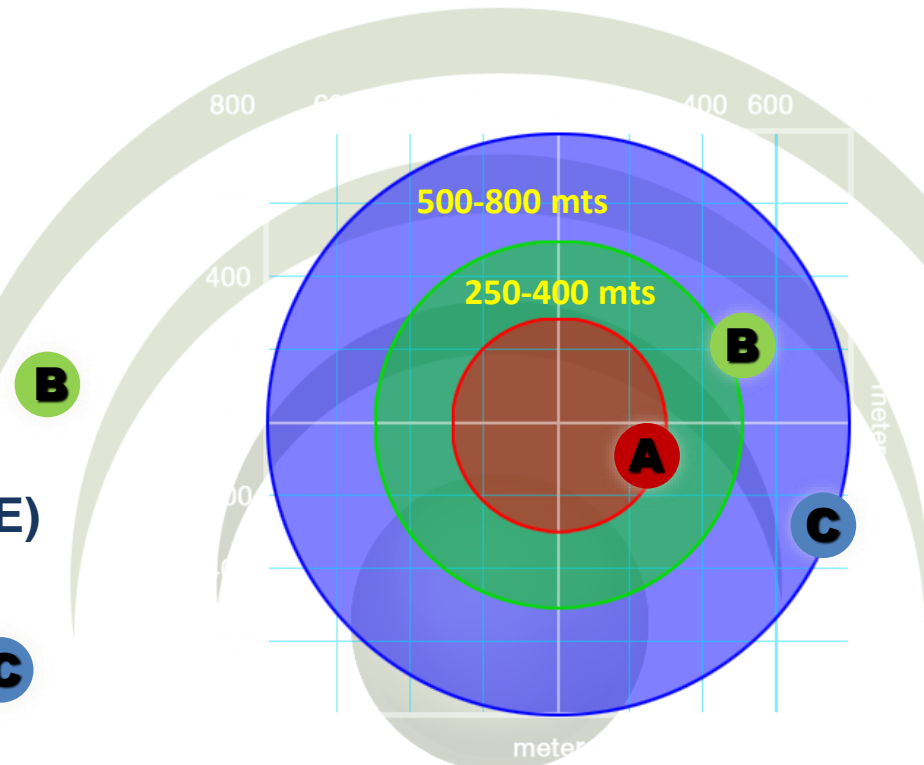

With Customer Premise Equipment (CPE)

- 500 Mts. (.3 mile) /300 Mbps
- 800 Mts. (.5 mile) / 100 Mbps **C**