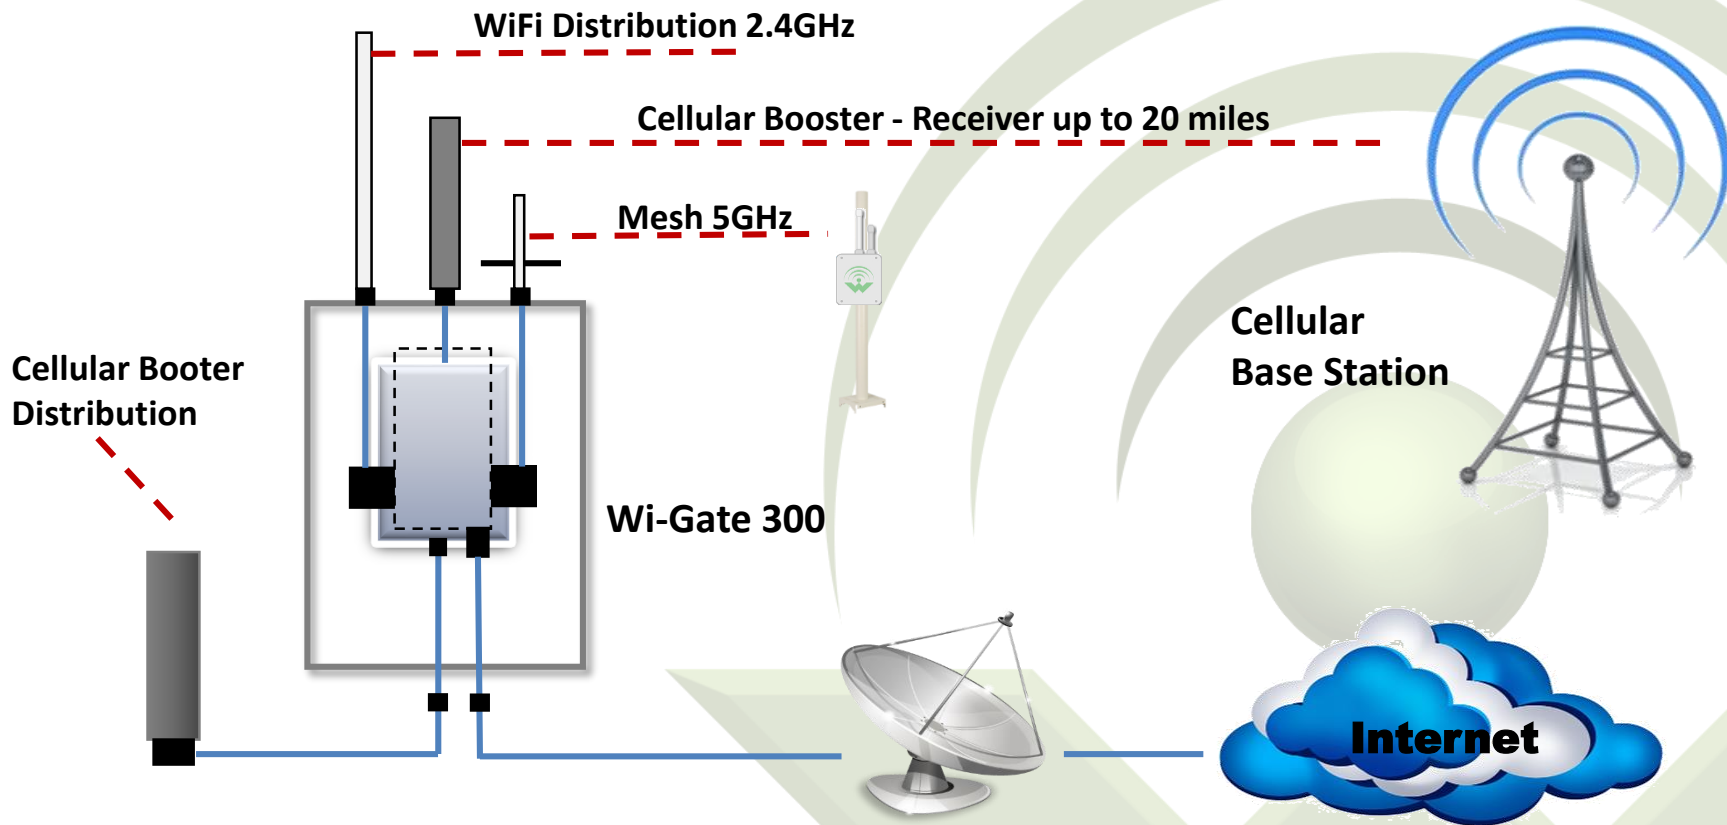

Clarity and Color , Wireless Full HD 1080P (1920 X 1080)

Cellular Solution

Cellular Distribution & WiFi – 4G SIM and Booster

Internet Distribution & WiFi via 4G SIM

Cellular Distribution, Internet & WiFi w/ Satellite Link

School Distribution in Dominican Republic

Leyenda

	Full HD Camera
	Point to Point
	WiFi Distribution
	PA System
	Wi-Gate 300

Installed Wialan Systems

Locations in U.S.

- Miami Dade Count, FL
- Coral Gables, FL
- Tampa, FL
- Cutler Bay, FL
- West Palm Beach, FL
- Ashland, OR
- Suffolk, MI