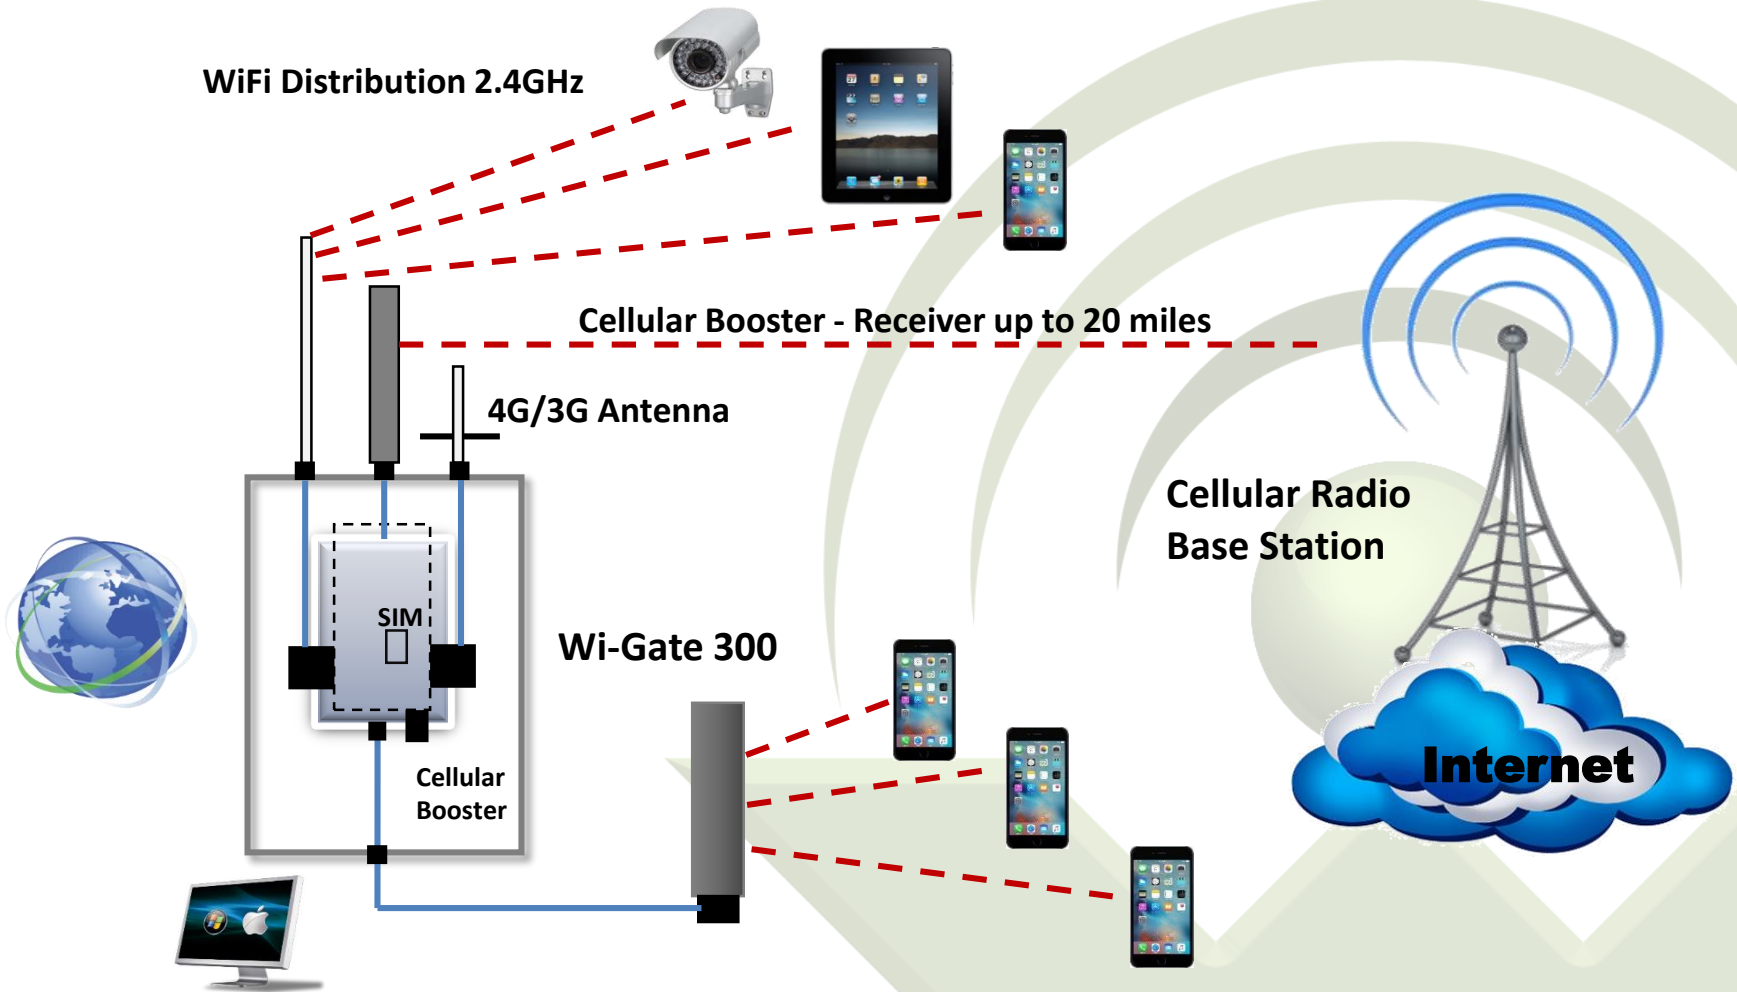

Clarity and Color , Wireless Full HD 1080P (1920 X 1080)

Cellular Solution

Cellular Distribution & WiFi – 4G SIM and Booster

Internet Distribution & WiFi via 4G SIM

Cellular Distribution, Internet & WiFi w/ Satellite Link

School Distribution in Dominican Republic

Leyenda

	Full HD Camera
	Point to Point
	WiFi Distribution
	PA System
	Wi-Gate 300

Installed Wialan Systems

Locations in U.S.

- Miami Dade Count, FL
- Coral Gables, FL
- Tampa, FL
- Cutler Bay, FL
- West Palm Beach, FL
- Ashland, OR
- Suffolk, MI