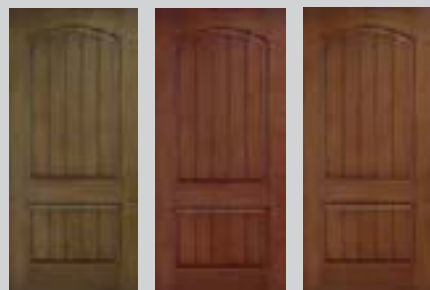

SAME-DAY STAIN

See the difference stain can make. Kit available in seven finish colors on pages 254–255.

*Compared to other standard fiberglass doors.

**Please verify that there is a Therma-Tru product approval for the configuration before buying.

Note: Finish colors may vary from an actual application due to fluctuations in finishing or printing. Glass privacy ratings may be more or less than indicated, based on glass design and size of glass. Glass designs may differ from depiction due to size of glass and hand craftsmanship. See your Therma-Tru seller or visit www.thermatru.com for more, including details on limited warranties and exclusions, Tru-Defense Rider, ENERGY STAR qualified products and product approvals.

Top: Classic-Craft Rustic Collection, Ashurst Glass, Door – CCR820525
Right Page: Classic-Craft Rustic Collection, Augustine Glass, Door – CCR820537A