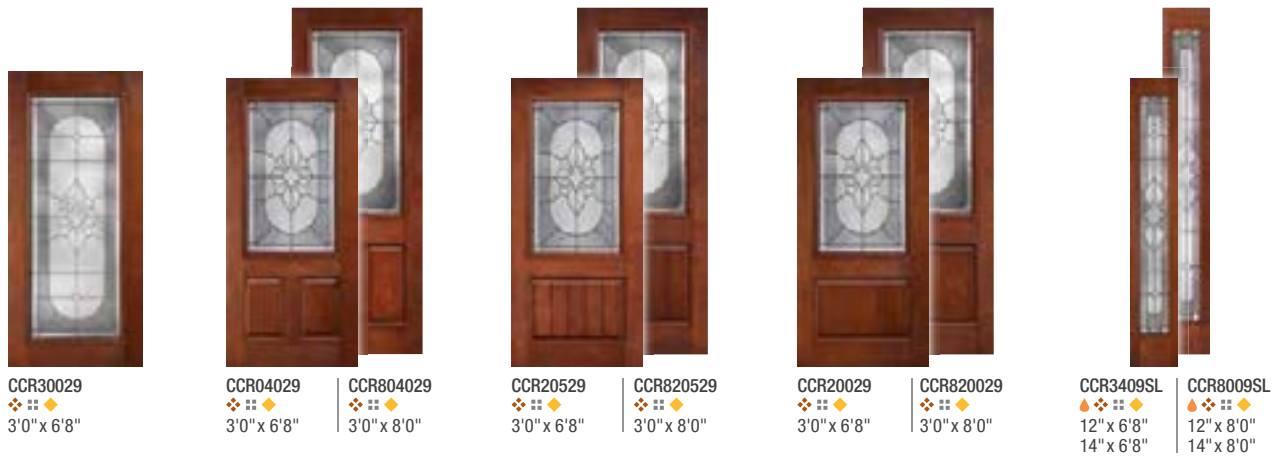

Arcadia™

CCR804029
✦ ✦ ✦
3'0" x 8'0"

CCR20529
✦ ✦ ✦
3'0" x 6'8"

CCR820529
✦ ✦ ✦
3'0" x 8'0"

CCR20029
✦ ✦ ✦
3'0" x 6'8"

CCR820029
✦ ✦ ✦
3'0" x 8'0"

CCR3409SL
✦ ✦ ✦
12" x 6'8"
14" x 6'8"

CCR8009SL
✦ ✦ ✦
12" x 8'0"
14" x 8'0"