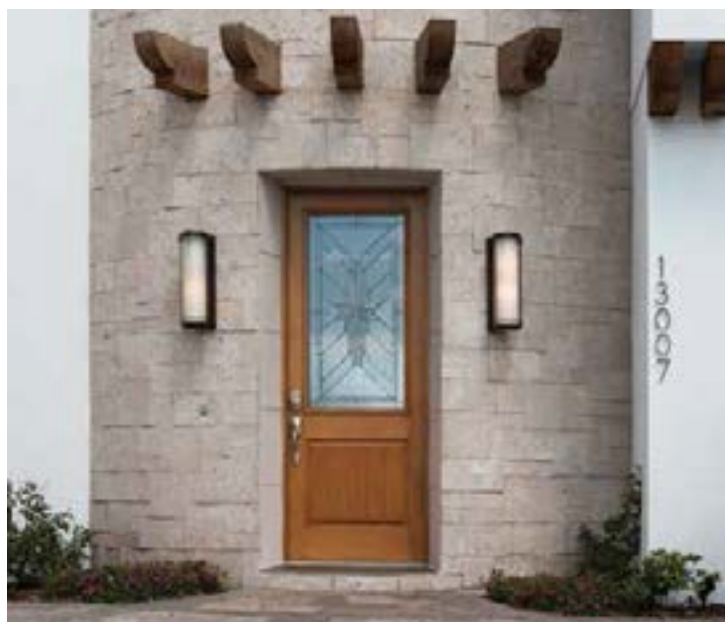

Finish Options

Classic-Craft Rustic entryways can be stained or painted any color.

WBDR / HVHZ Options: Look for this icon to find door styles that can be configured for WBDR or HVHZ.**

Fire-rated options available on solid-panel doors. See page 217.

Tru-Defense® Warranty Rider eligible when properly assembled and installed with all Therma-Tru specified system components, in accordance with the Rider.