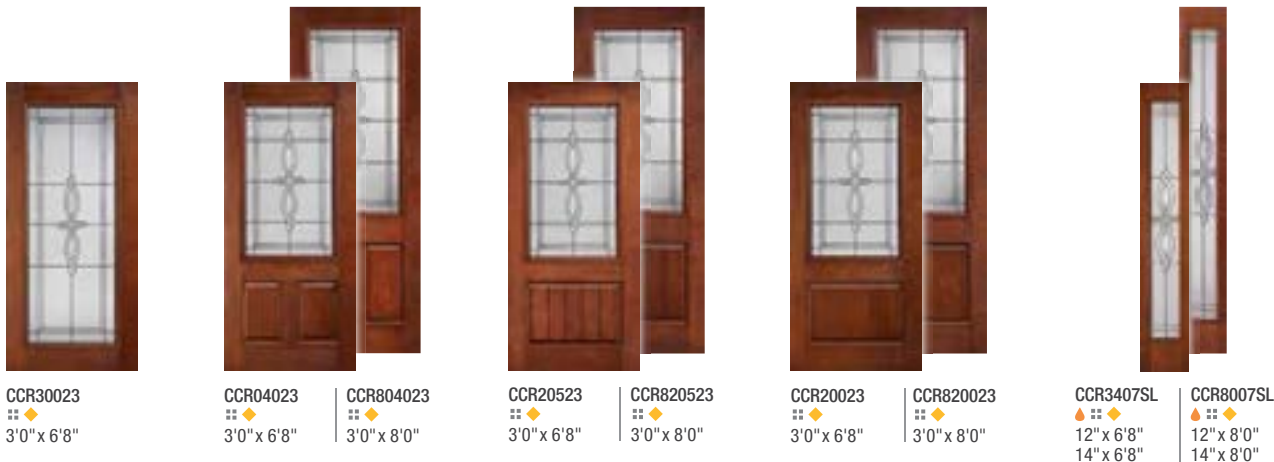

Longford™

LFHRT
■ ■ ◆
3'0" door + (2) 12" sidelites
3'0" door + (2) 14" sidelites
Continuous / Boxed Sill Systems

LFET
■ ■ ◆
3'0" door + (2) 12" sidelites
3'0" door + (2) 14" sidelites
Continuous Sill Systems Only

LFRT
■ ■ ◆
3'0" door + (2) 12" sidelites
3'0" door + (2) 14" sidelites
Continuous Sill Systems Only

LF30T
■ ■ ◆
3'0" Door Only