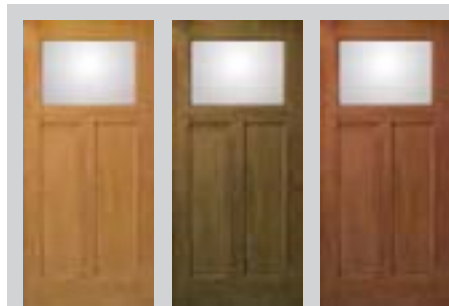

Classic-Craft® American Style Collection™

Features high-definition vertical Douglas Fir grain with Craftsman styling, ideal for homes with an Arts and Crafts flair.

SAME-DAY STAIN

See the difference stain can make. Kit available in seven finish colors on pages 254–255.

Architectural Character

- Architecturally correct design – up to 25% wider panels.*
- Deeper embossments.
- Solid hardwood square edges.
- AccuGrain® technology.
- More than 10% wider glass.*
- Flush-glazed doors and sidelites.
- Exclusive glass designs.

Heavier Construction

- 20% heavier construction.*
- Top and bottom composite rails.
- 4-1/8" full-length engineered lumber lockstile for added weight and rigidity.
- Thicker fiberglass skins.

Available Sizes

- 3'0" wide doors in 6'8" and 8'0" heights.
- 2-1/2" of height trimmability eliminates rerailing to fit 80"–82-1/2" and 96"–98-1/2" rough openings.

Finish Options

Classic-Craft American Style entryways can be stained or painted any color.

- Simulated divided lites (SDLs) available to create authentic Craftsman glass configurations.
- Tru-Defense. Warranty Rider eligible when properly assembled and installed with all Therma-Tru specified system components, in accordance with the Rider.

*Compared to other standard fiberglass doors.

Note: Finish colors may vary from an actual application due to fluctuations in finishing or printing. Glass privacy ratings may be more or less than indicated, based on glass design and size of glass. Glass designs may differ from depiction due to size of glass and hand craftsmanship. See your Therma-Tru seller or visit www.thermatru.com for more, including details on limited warranties and exclusions, Tru-Defense Rider and ENERGY STAR qualified products.

Top: Classic-Craft American Style Collection, Villager Glass with SDLs, Door – CCA232, Sidelites – CCA3402SL, Transom – VGRT
Right Page: Classic-Craft American Style Collection, Homeward Glass, Door – CCA211, Sidelites – CCA3401SL, Transom – HWRT, Dentil Shelf