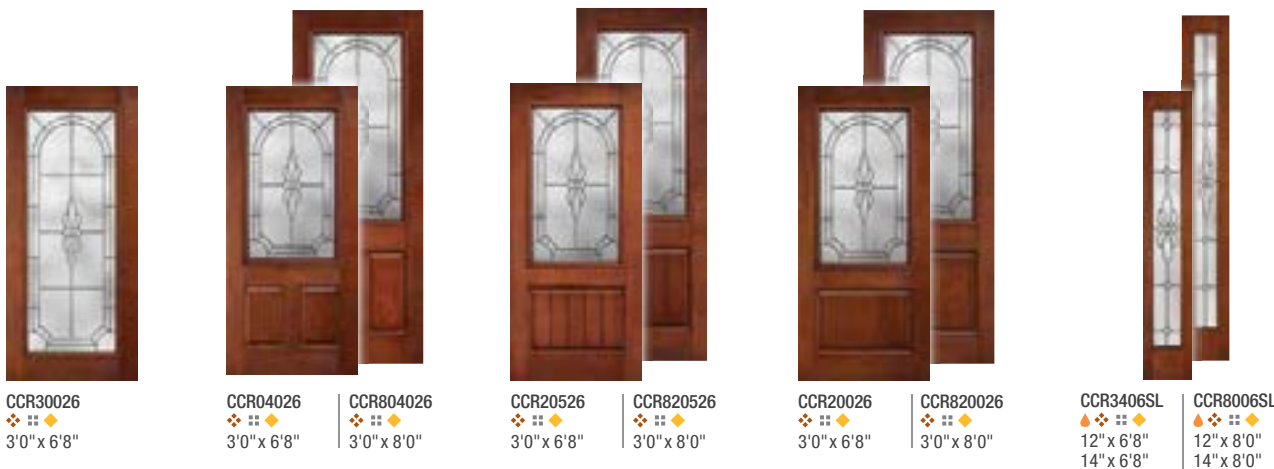

Cambridge™

CBHRT
◆ ■ ■ ◆
3'0" door + (2) 12" sidelites
3'0" door + (2) 14" sidelites
Continuous / Boxed Sill Systems

CC090T
◆ ■ ■ ◆
3'0" door + (2) 12" sidelites
3'0" door + (2) 14" sidelites
Continuous Sill Systems Only

CC920T
◆ ■ ■ ◆
3'0" door + (2) 12" sidelites
3'0" door + (2) 14" sidelites
Continuous Sill Systems Only

CC900T
◆ ■ ■ ◆
3'0" Door Only

Options Key

- Brass Caming (1A)
- ■ Brushed Nickel Caming (1C)
- Black Nickel Caming (1D)

Features Key

- Flush-Glazed Glass (FG)
- ✕ Wrought Iron (1W)