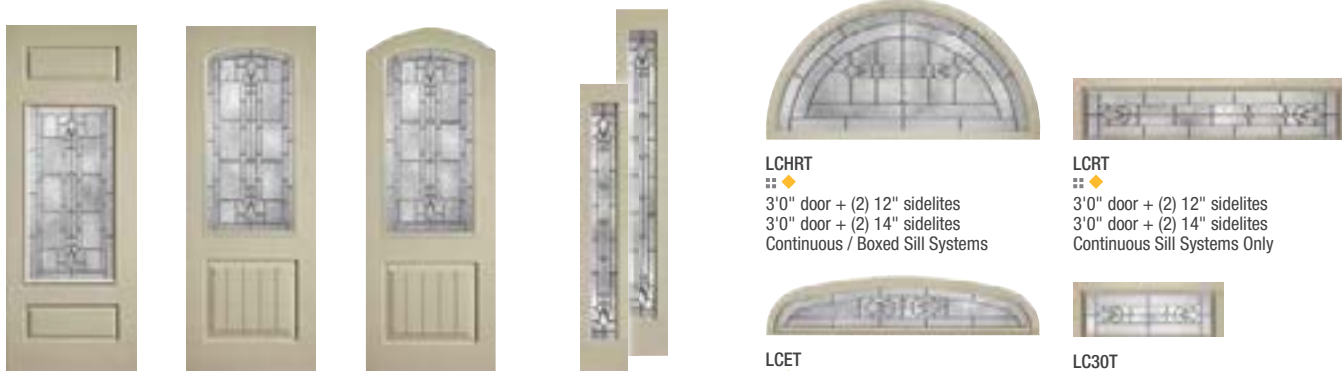

CCV803022 ◆ 3'0" x 8'0"	CCV820532 ◆ 3'0" x 8'0"	CCV820532A ◆ 3'0" x 8'0"	CCV3412SL ◆ 12" x 6'8" 14" x 6'8"	CCV8102SL ◆ 12" x 8'0" 14" x 8'0"	LCHRT ◆ 3'0" door + (2) 12" sidelites 3'0" door + (2) 14" sidelites Continuous / Boxed Sill Systems	LCRT ◆ 3'0" door + (2) 12" sidelites 3'0" door + (2) 14" sidelites Continuous Sill Systems Only	LC30T ◆ 3'0" Door Only