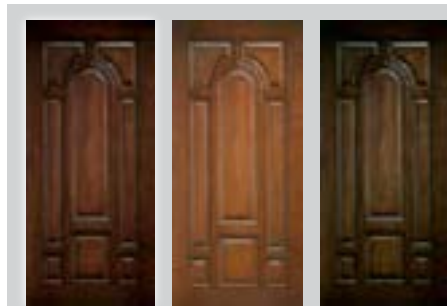

Classic-Craft® Mahogany Collection™

Offers rich, warm wood tones in authentic Honduran Mahogany, especially suited for European, Victorian and Colonial homes.

SAME-DAY STAIN

See the difference stain can make. Kit available in seven finish colors on pages 254–255.

Architectural Character

- Architecturally correct design – up to 25% wider panels.*
- Deeper embossments.
- Solid hardwood square edges.
- AccuGrain® technology.
- More than 10% wider glass.*
- Flush-glazed sidelites.
- Fiberglass lite frames.
- Exclusive glass designs.

Heavier Construction

- 20% heavier construction.*
- Top and bottom composite rails.
- 4-1/8" full-length engineered lumber lockstile for added weight and rigidity.
- Thicker fiberglass skins.

Available Sizes

- 3'0" wide doors in 6'8" and 8'0" heights.
- 2-1/2" of height trimmability eliminates rerailing to fit 80"–82-1/2" and 96"–98-1/2" rough openings.

Finish Options

Classic-Craft Mahogany entryways can be stained or painted any color.

- **WBDR / HVHZ Options:** Look for this icon to find door styles that can be configured for WBDR or HVHZ.**
- **Fire-rated options available on solid-panel doors.** See page 217.
- **Tru-Defense. Warranty Rider eligible when properly assembled and installed with all Therma-Tru specified system components, in accordance with the Rider.**

*Compared to other standard fiberglass doors.

**Please verify that there is a Therma-Tru product approval for the configuration before buying.

Note: Finish colors may vary from an actual application due to fluctuations in finishing or printing. Glass privacy ratings may be more or less than indicated, based on glass design and size of glass. Glass designs may differ from depiction due to size of glass and hand craftsmanship. See your Therma-Tru seller or visit www.thermatru.com for more, including details on limited warranties and exclusions, Tru-Defense Rider, ENERGY STAR qualified products and product approvals.

Top: Classic-Craft Mahogany Collection, Arcadia Glass, Door – CCM209, Sidelites – CCM3309SL

Right Page: Classic-Craft Mahogany Collection, Lucerna Glass, Door – CCM702, Sidelites – CCM3412SL, Transom – LCET