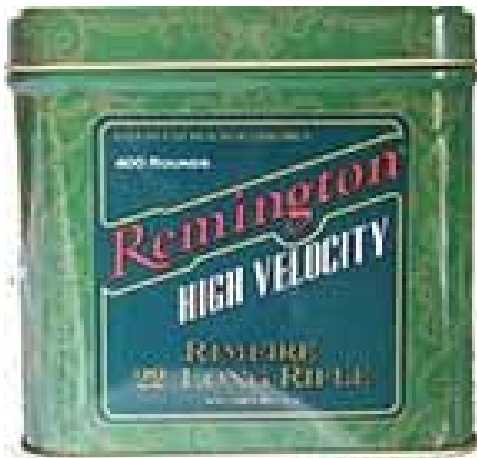

COMMEMORATIVE TINS

LR-4