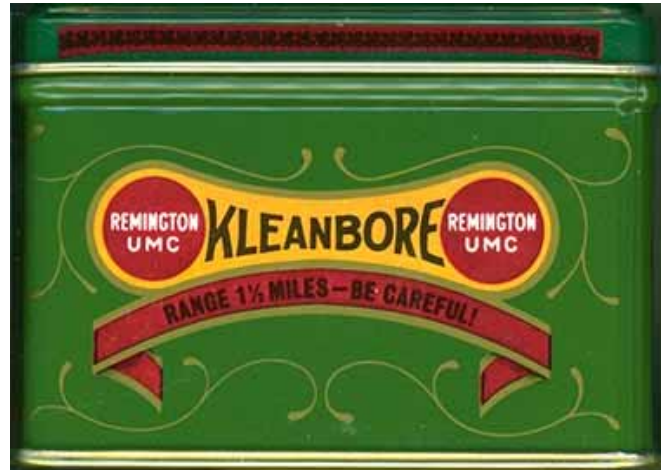

COMMEMORATIVE TINS

LR-11

REMINGTON ARMS COMPANY, INC.

COMMEMORATIVE TINS

LR-11 1978 Remington "The OLD TIMER Tin & Gun Oil Can" (475-rounds) Bulk-packed Green and gold two-piece collector tin & matching gun oil can. "U-3" h/ s on a brass case. Golden bullet. .