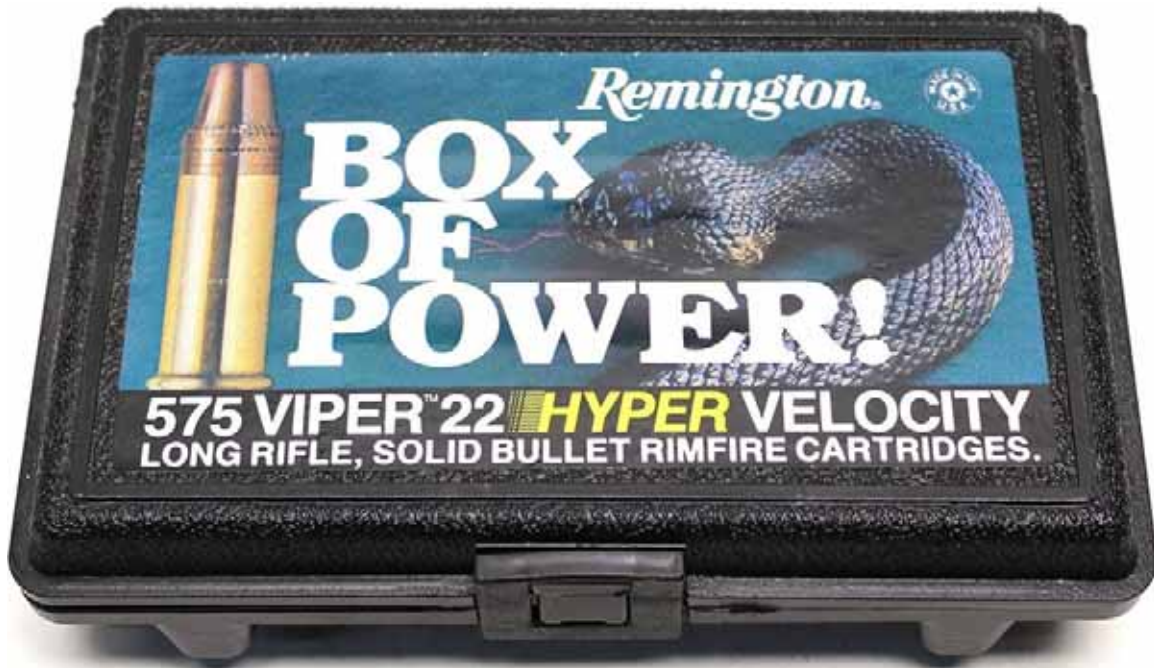

Misc. Promotionals

LR-1