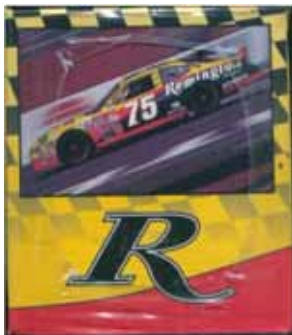

Lot No. 1

REMINGTON ARMS COMPANY, INC.

GIFT PACKS

LR-3 1986 22 AMMUNITION & PLAYING CARD GIFT SET. 200 rd. of High Velocity “Golden Bullets” in tin plus two decks of poker size playing cards. Product code 1522AA on end.

LR-4 1998 COMBO PACK. “LIMITED EDITION COMBO PACK”. 325 rd of Cyclone 22 LR Hi-Speed Hollow point ammunition plus a Remington Racing Lockback Knife.. No product code.

Misc. Promotionals

LR-1

LR-2

Misc. Promotionals