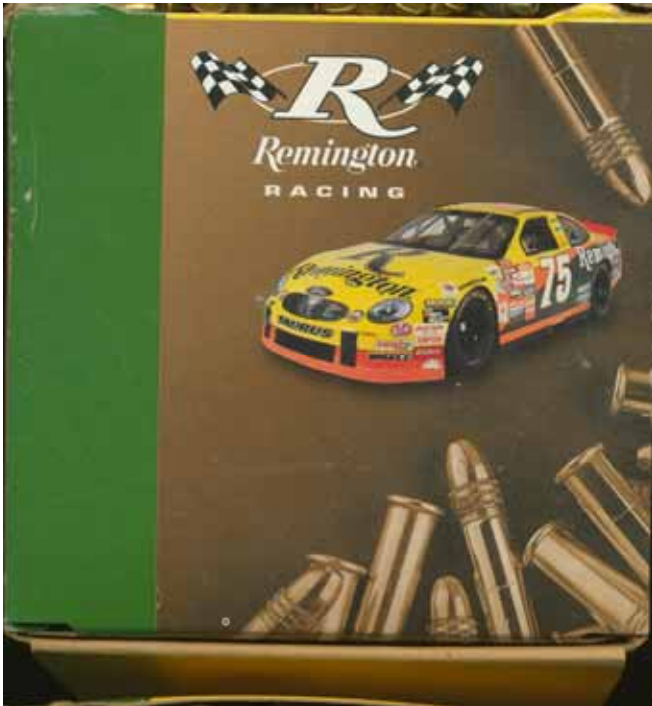

REMINGTON ARMS COMPANY, INC.

Misc. Promotionals

LR-5 .22 LONG RIFLE (HOLLOW POINTS). 525 "RACING" VALUE PACK. Box of 525 cartridges. Green and brown two-piece, full cover box. Product code 1622C. "REM" h/s on a brass case. Golden bullets.

Variations:

- (a) Racecar on inside flap. Smaller barcode and logo printed on bottom. (1999)
- (b) No racecar on inside flap. Larger barcode and no logo on bottom.

(a) Racecar on inside flap

(b) No racecar on inside flap

(a) Bottom