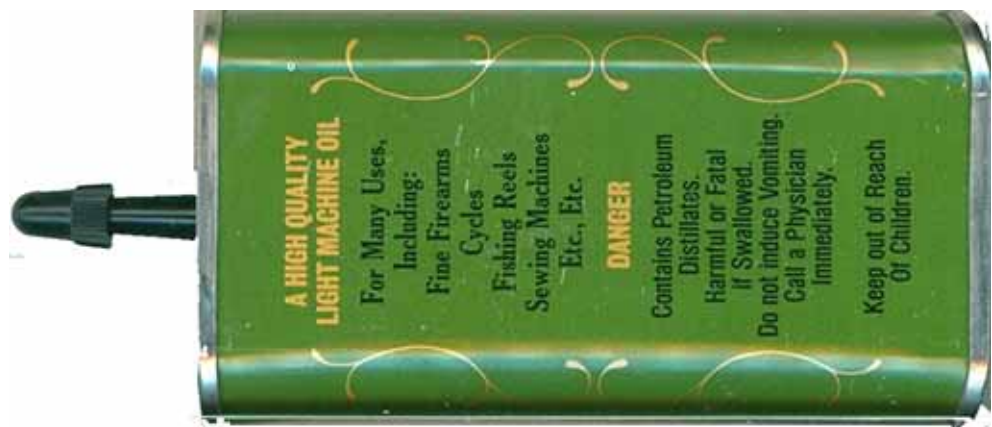

LR-9.5 (b)

REMINGTON ARMS COMPANY, INC.

COMMEMORATIVE TINS

LR-10

REMTIN-70

REMINGTON ARMS COMPANY, INC.

COMMEMORATIVE TINS

LR-10 2004 Remington Artwork Tin (400) 40 gr. Lead Gold-washed "Rem" h/s. No product code.

COMMEMORATIVE TINS

LR-11

REMINGTON ARMS COMPANY, INC.

COMMEMORATIVE TINS

LR-11 1978 Remington "The OLD TIMER Tin & Gun Oil Can" (475-rounds) Bulk-packed Green and gold two-piece collector tin & matching gun oil can. "U-3" h/ s on a brass case. Golden bullet. .