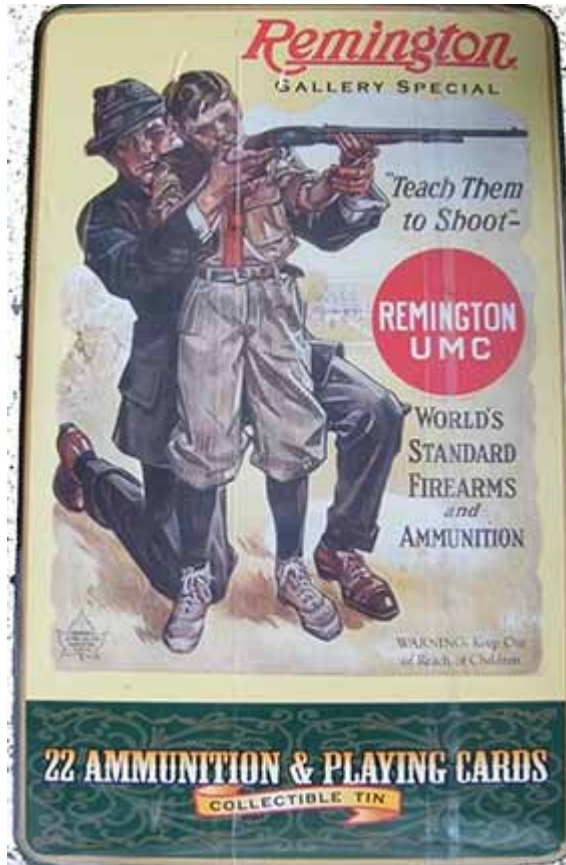

REMINGTON ARMS COMPANY, INC.

COMMEMORATIVE TINS

LR-10

REMTIN-70