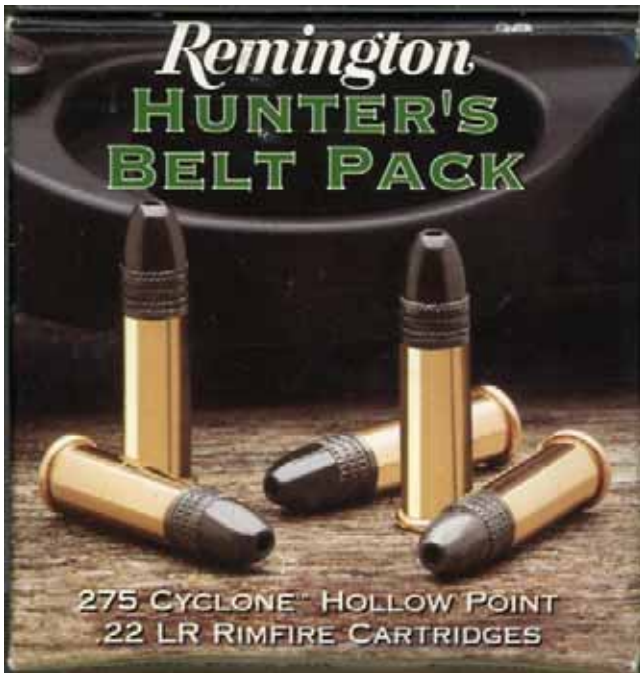

LR-4

REMINGTON ARMS COMPANY, INC.

Misc. Promotionals

LR-4 2000 **HUNTER'S BELT PACK** Loose-packed box of 275 rounds of Cyclone HP cartridges. Brass case with "REM" h/s. Lead bullet. Product code CY22MP275 on bottom. Back of box has a cardboard belt loop.