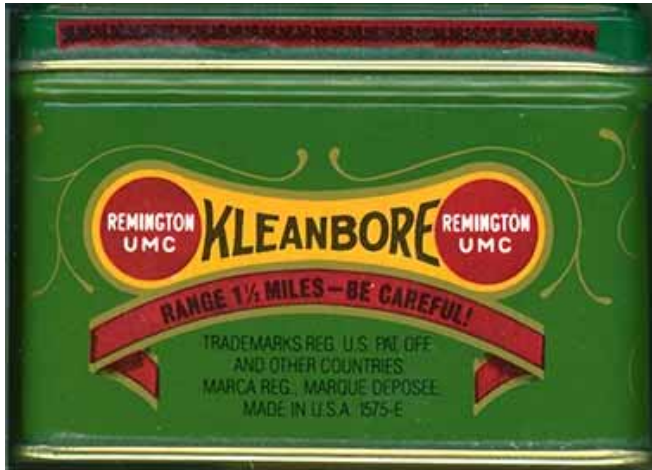

COMMEMORATIVE TINS

LR-11

REMINGTON ARMS COMPANY, INC.

COMMEMORATIVE TINS

LR-11 1978 Remington "The OLD TIMER Tin & Gun Oil Can" (475-rounds) Bulk-packed Green and gold two-piece collector tin & matching gun oil can. "U-3" h/ s on a brass case. Golden bullet. .