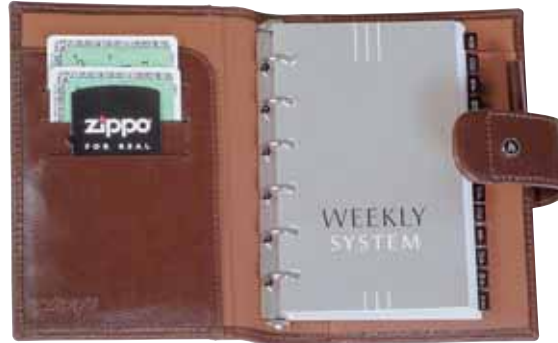

Zippo Leather Goods

Zippo Briefcase
610.001 #black · 275,- €
610.002 #tobacco · 275,- €

Zippo Cigarette Case
610.011 #black · 17,50 €
610.012 #tobacco · 17,50 €

Zippo Organizer
610.051 #black · 145,- €
610.052 #tobacco · 145,- €

Zippo Keycase
610.009 #black · 35,- €
610.010 #tobacco · 35,- €

Zippos Leather Goods

Zippos Organizer
 Dimension: 12,7 x 7,9 cm
 610.043 #black · 69,50 €
 610.044 #tobacco · 69,50 €

Zippos Organizer
 Dimension: 17,0 x 9,7 cm
 610.003 #black · 95,- €
 610.004 #tobacco · 95,- €

Zippos Organizer
 Dimension: 21,5 x 15,0 cm
 610.051 #black · 145,- €
 610.052 #tobacco · 145,- €

Zippo Accessories

Pouch Brown with Loop
701.003 · 18,95 €

Pouch Brown with Clip
701.005 · 18,95 €

Pouch Black with Loop
701.004 · 18,95 €