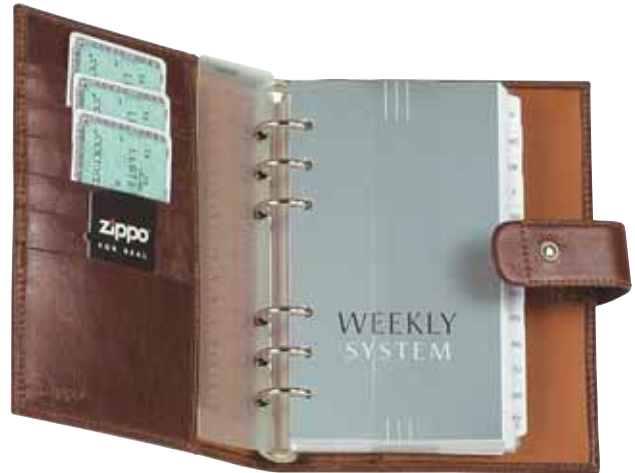

Zippo Leather Goods

Zippo Briefcase
610.001 #black · 275,- €
610.002 #tobacco · 275,- €

Zippo Cigarette Case
610.011 #black · 17,50 €
610.012 #tobacco · 17,50 €

Zippo Organizer
610.051 #black · 145,- €
610.052 #tobacco · 145,- €

Zippo Keycase
610.009 #black · 35,- €
610.010 #tobacco · 35,- €

Zippos Leather Goods

Zippos Organizer
 Dimension: 12,7 x 7,9 cm
 610.043 #black · 69,50 €
 610.044 #tobacco · 69,50 €

Zippos Organizer
 Dimension: 17,0 x 9,7 cm
 610.003 #black · 95,- €
 610.004 #tobacco · 95,- €

Zippos Organizer
 Dimension: 21,5 x 15,0 cm
 610.051 #black · 145,- €
 610.052 #tobacco · 145,- €

Zippo Accessories

Pouch Brown with Loop
701.003 · 18,95 €

Pouch Brown with Clip
701.005 · 18,95 €

Pouch Black with Loop
701.004 · 18,95 €