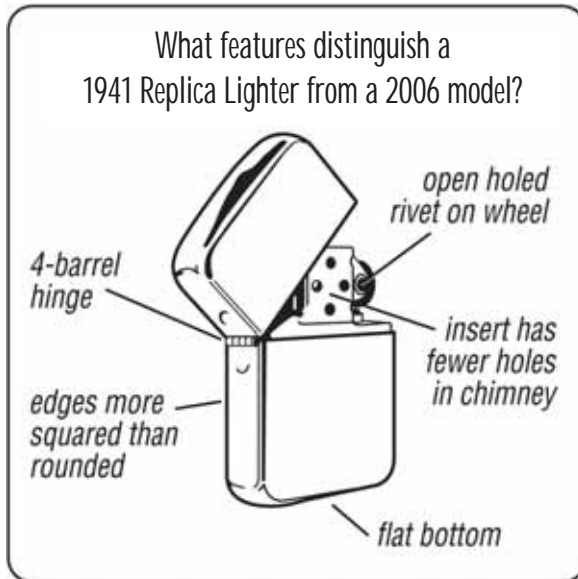

Replica 1941

Replica 1941 brass brushed
026.009 #1941B · 39,50 €