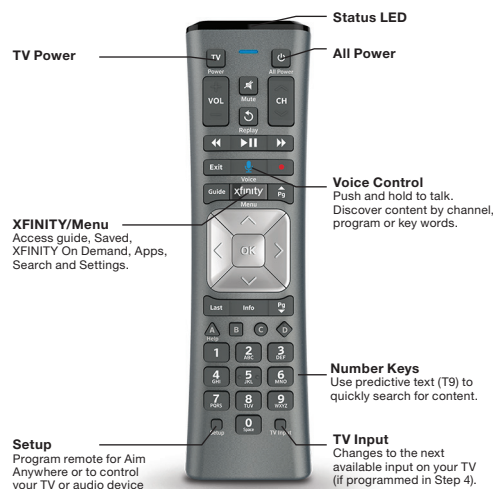

Voice Control

Say it. See it. Introducing the voice remote, part of the X1 Entertainment Operating System. The new voice remote lets you find what you want faster. Use voice commands to change channels, search for shows, get recommendations, and more.