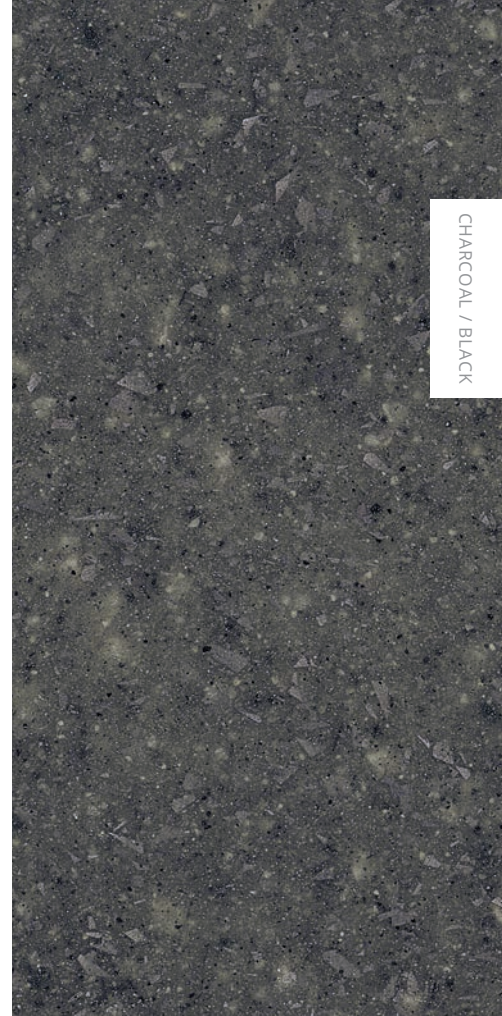

STARRY-NIGHT
(Silver Flake)

FASHION

MYSTIQUE

CHARCOAL / BLACK

SILVER
(Silver Flake)

CONCRETE
(Silver Glitter)

STEEL
(Silver Glitter)

CHARCOAL / BLACK