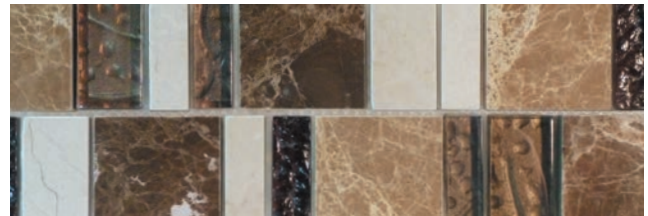

DARK NEUTRAL — TWO ROW COMBO