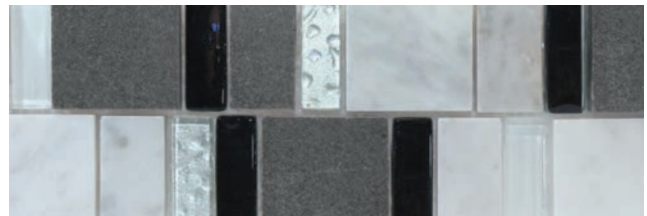

CHARCOAL / BLACK — TWO ROW COMBO