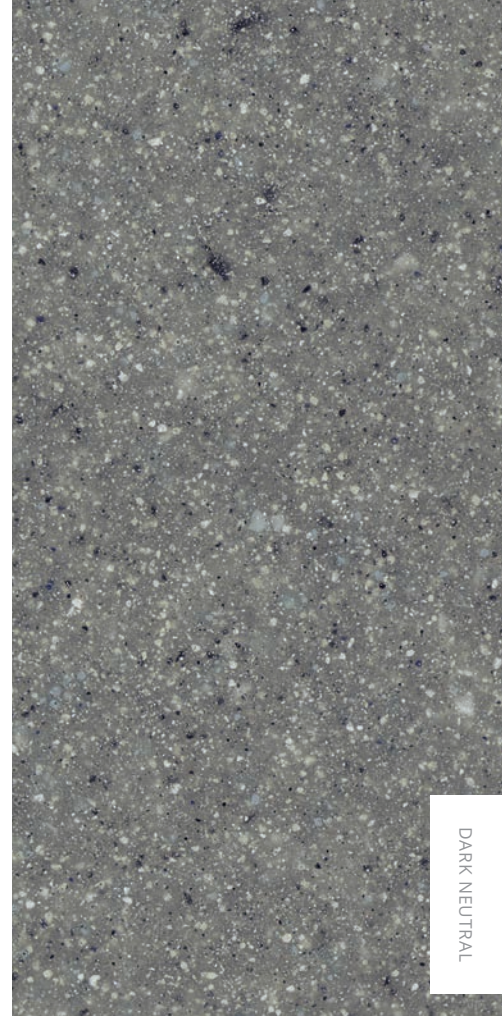

DARK NEUTRAL

SAFARI

JOURNEY

DARK NEUTRAL

BOULDER

SHADOW

DOLPHIN

DARK NEUTRAL