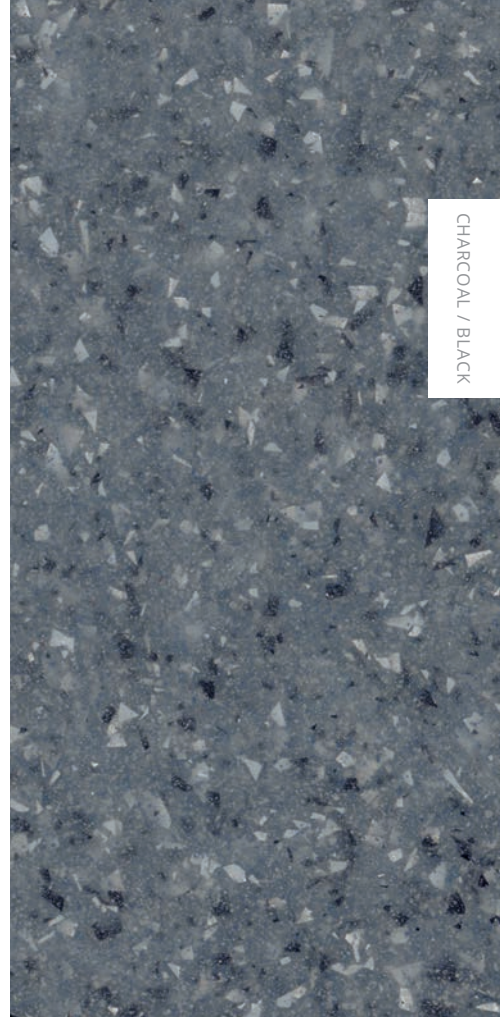

CHARCOAL / BLACK