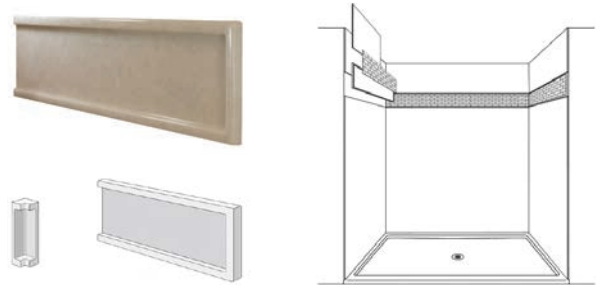

SHOWER SEATS — Many Standard and Custom Options

TOWEL BARS, CURTAIN RODS, SPLASH GUARDS

Trim

BASEBOARD, BASE SHOE, CASING, CHAIR RAIL

INSIDE & OUTSIDE CORNER TRIM, EDGE CAP TRIP, CROWN MOLDING

Mosaic Tile Trim & Tile

Onyx Recessed Trim for Mosaic Tile is 5" tall with a recessed area intended to hold 4" mosaic tile. The perimeter of the Recessed Trim is about $\frac{9}{16}$ " thick and the recessed center area is about $\frac{3}{16}$ " thick.