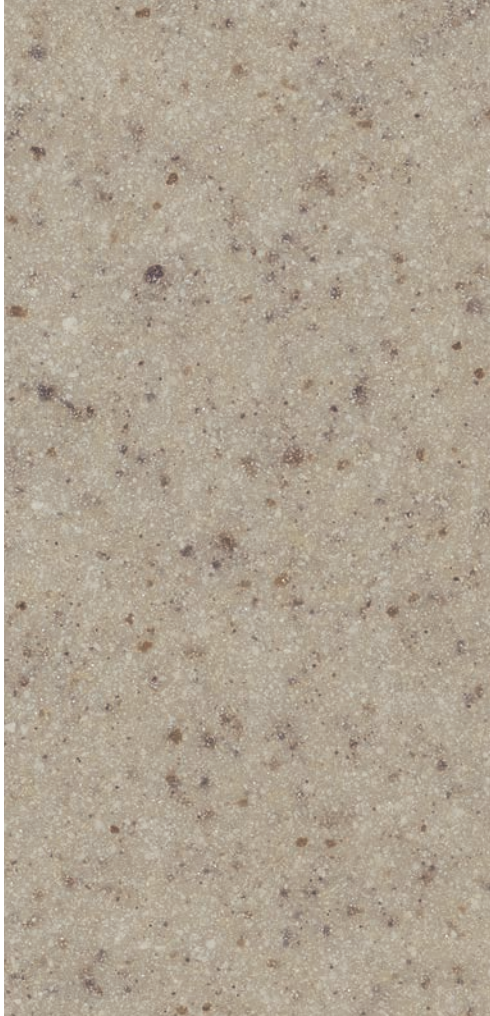

SERENITY

MEADOW
(Silver Flake)

MADELINE
(Silver Glitter)

LIGHT NEUTRAL

MEDIUM NEUTRAL

DORIAN
(Silver Flake)

NEVADA
(Silver Glitter)

LATTE