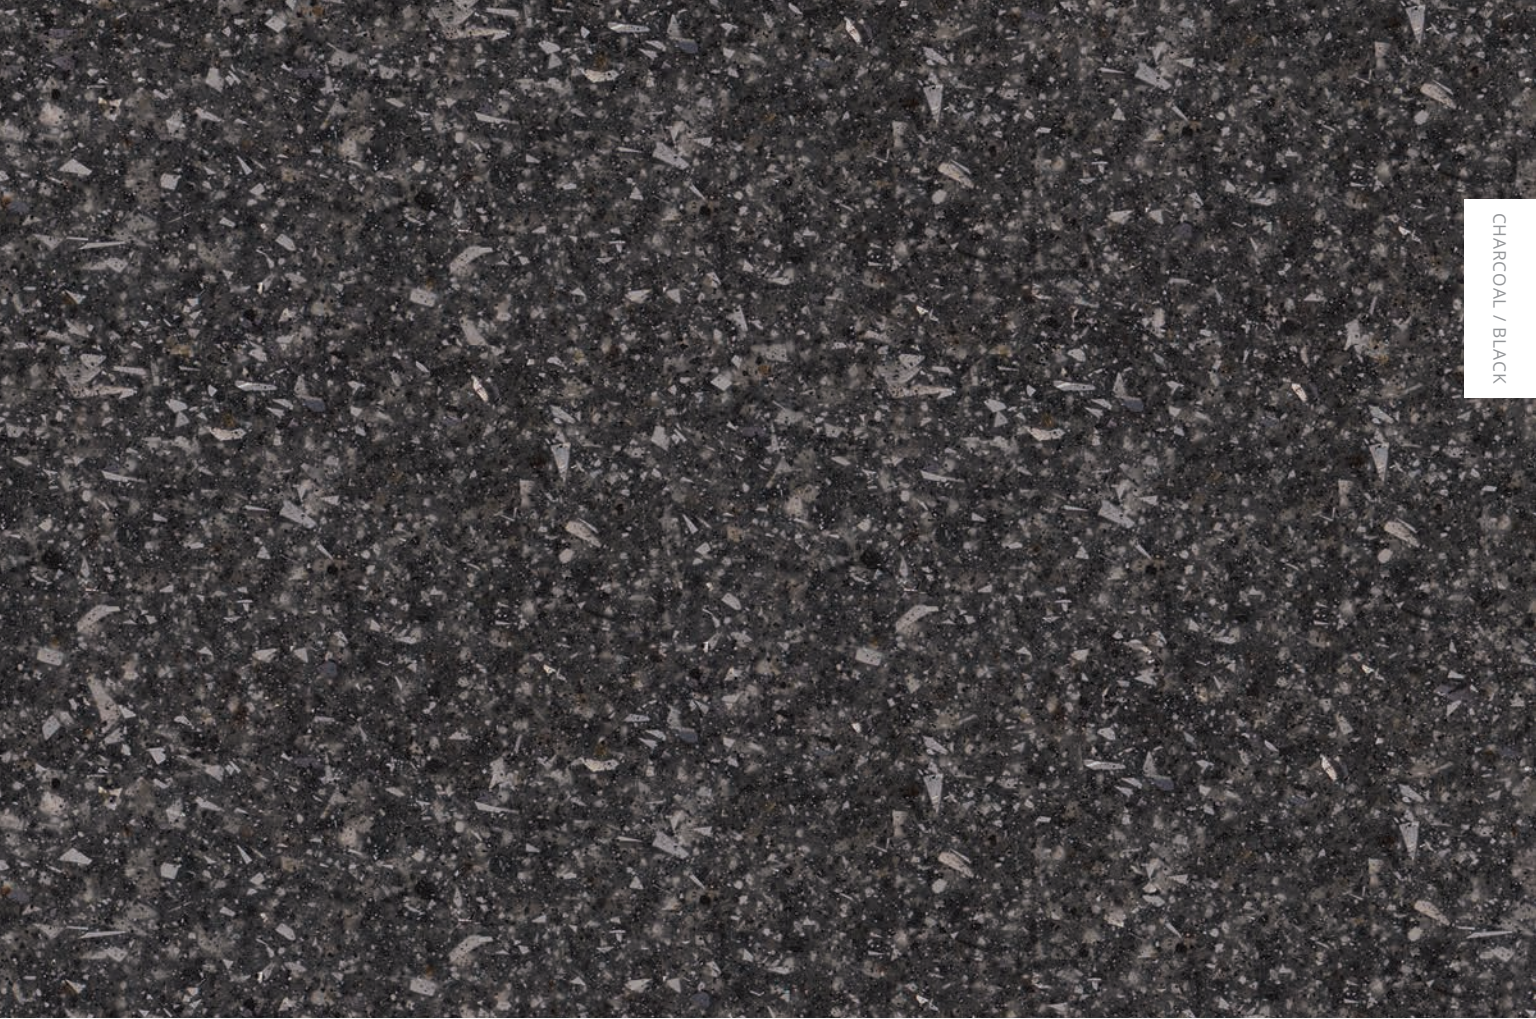

CHARCOAL / BLACK

STARRY-NIGHT
(Silver Flake)