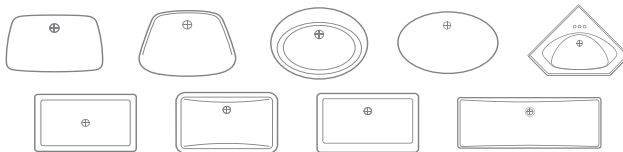

Standard door height is $73\frac{3}{4}$ "

Finish Options: Chrome, Brushed
Nickel or Oil Rubbed Bronze

Towel bar on inside and outside

Vanity Tops

RECTANGULAR SHAPES

CUSTOM SHAPES

BOWLS — Over 15 Options

EDGE OPTIONS ($\frac{5}{8}$ " , 1" AND 1 $\frac{1}{2}$ " THICK)