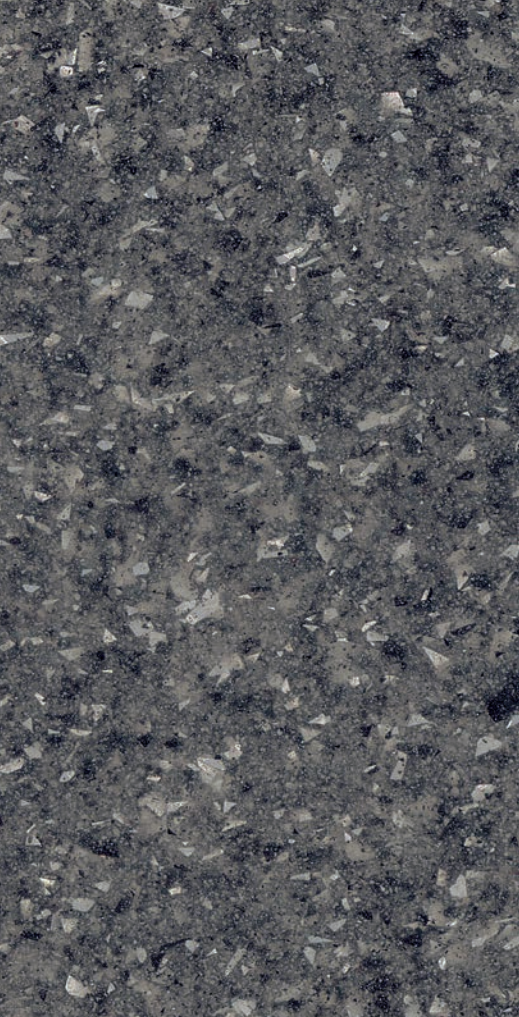

GRAY PEARL
(Silver Flake)