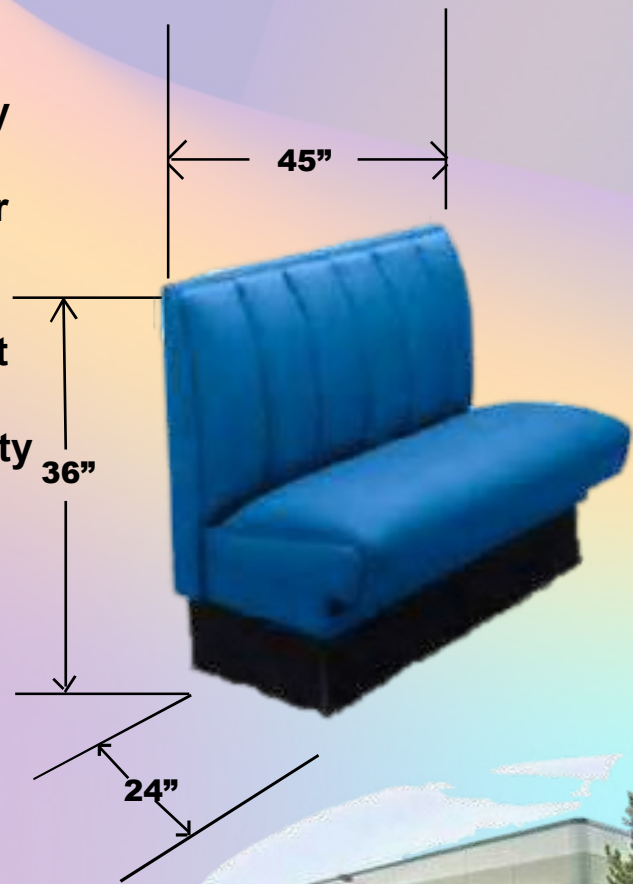

## Standard Sizes:

### Singles

45" length

36" height

24" depth

### Doubles

45" length

36" height

**Call Now for Volume Pricing! 901-873-2071**