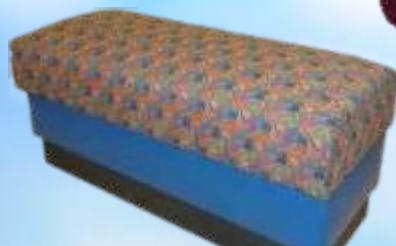

Half Circles

L Shapes

3/4 Circles

**Call 901-873-2071 for Pricing**

**Waiting Benches**

Standard Vinyl

**\$56 ft.**

restauranteq.com