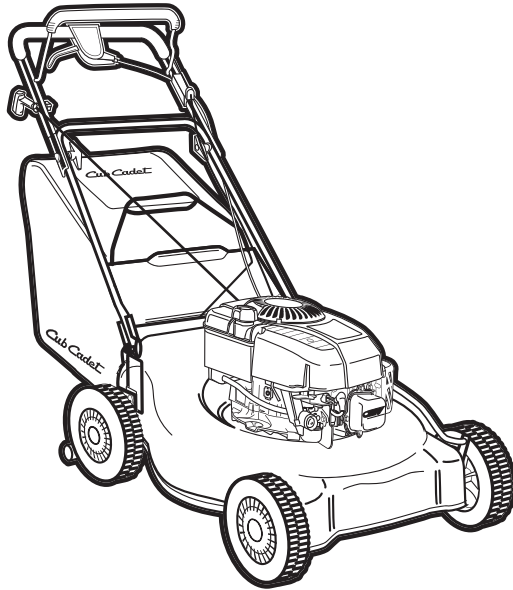

**BUILT IN
AMERICA**
SINCE 1961
WITH U.S. AND GLOBAL PARTS

Cub Cadet^{TM}

Cub Cadet®

MOWER MATCH

Match the mower to the correct silhouette!

*For more than half a century, Cub Cadet lawn and garden equipment has been proudly Built in America. Established in 1961, Cub Cadet continues to be designed, engineered and built using the highest quality components sourced locally and globally. Cub Cadet is a brand that represents American ingenuity at its best. Based in Valley City, Ohio Cub Cadet is sold worldwide.